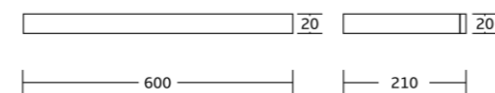

88837
Glass shelf
Material: Stainless steel 304
Size: 500x120x20mm