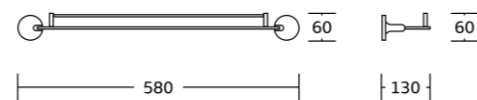

1900series

1950
Toilet brush holder
Material: Zinc alloy
Size: 115x370x130mm

1950B
Toilet brush holder
Material: Zinc alloy
Size: 235x370x135mm

1924
Single towel bar
Material: Zinc alloy
Size: 640x54x78mm

1925
Double towel bar
Material: Zinc alloy
Size: 670x64x125mm

1937
Glass shelf
Material: Zinc alloy
Size: 580x60x130mm

7500series

7535
Robe hook
Material: Zinc alloy
Size: 57x66.5x59mm

7533D
Toilet paper holder
Material: Zinc alloy
Size: 66.5x155x70mm

7538
Tumbler holder
Material: Zinc alloy
Size: 70x105x115mm

7538A
Soap dispenser
Material: Zinc alloy
Size: 70x145x115mm

7539
Soap dish
Material: Zinc alloy
Size: 110x66.5x130mm