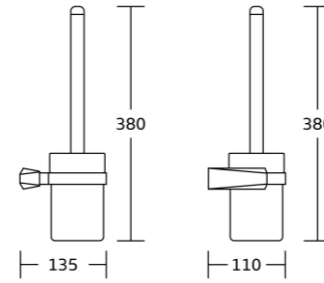

18738A
Soap dispenser
Material: Zinc alloy
Size: 120x155x95mm