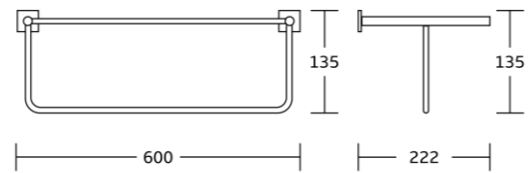

81837
Glass shelf
Material:Stainless steel 304
Size:520x50x140mm