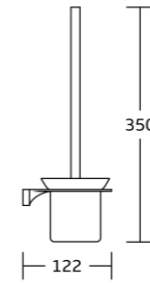

27050
Toilet brush holder
Material: Zinc alloy
Size: 135x350x122mm