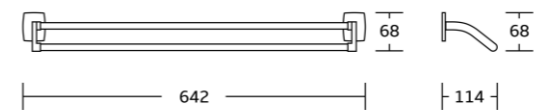

7500series

7532
Towel ring
Material: Zinc alloy
Size: 160x190x56mm

7533
Toilet paper holder
Material: Zinc alloy
Size: 135x145x56mm

7533B
Toilet paper holder
Material: Zinc alloy
Size: 135x105x20mm

7551
Soap basket
Material: Zinc alloy
Size: 130x66.5x111mm

7550
Toilet brush holder
Material: Zinc alloy
Size: 115x365x155mm

7525B
Swivel towel bar
Material: Zinc alloy
Size: 470x66.5x33mm

7524
Single towel bar
Material: Zinc alloy
Size: 642x66.5x56mm

7525
Double towel bar
Material: Zinc alloy
Size: 642x68x114mm