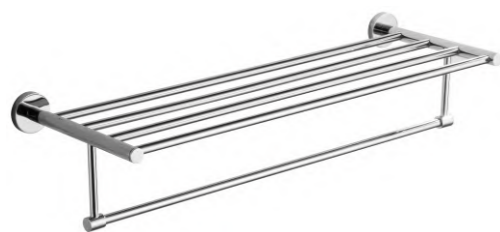

80735
Robe hook
Material: Brass
Size: 80x65x52mm

80739
Soap dish
Material: Brass
Size: 145x115x57mm

80738
Tumbler holder
Material: Brass
Size: 120x95x95mm

80752
Double Tumbler holder
Material: Brass
Size: 200x96x93mm

80733
Toilet paper holder
Material: Brass
Size: 140x65x140mm

80700series

80750
Toilet brush holder
Material: Brass
Size: 160x110x370mm

80732
Towel ring
Material: Brass
Size: 155x50x180mm

80724
Single towel bar
Material: Brass
Size: 625x73x52mm

80725
Double towel bar
Material: Brass
Size: 625x120x52mm

80720
Towel shelf
Material: Brass
Size: 625x210x130mm

81300series

81335
Robe hook
Material: Brass
Size: 30x60x55mm

81352
Double tumbler holder
Material: Brass
Size: 195x95x95mm