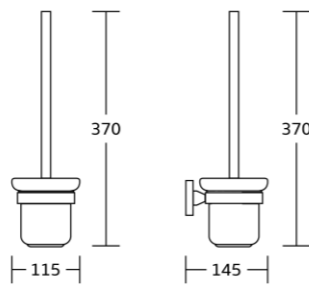

370

370

115

145