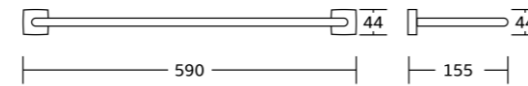

18133B
Toilet paper holder
Material: Zinc alloy
Size: 135x100x46mm

18100series

18124
Single towel bar
Material: Zinc alloy
Size: 585x44x80mm

18125
Double towel bar
Material: Zinc alloy
Size: 590x44x155mm