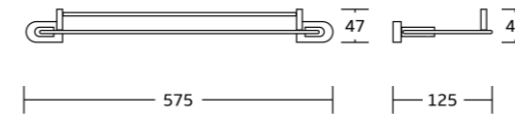

13724
Single towel bar
Material: Zinc alloy
Size: 650x35x72mm