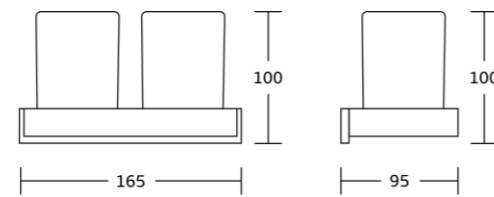

85100series

85124
Single towel bar
Material: Brass
Size: 600x30x85mm

85124
Single towel bar
Material: Brass
Size: 600x30x85mm

85125
Double towel bar
Material: Brass
Size: 600x30x120mm

85120
Towel shelf
Material: Brass
Size: 600x150x230mm

85137
Glass shelf
Material: Brass
Size: 480x30x110mm