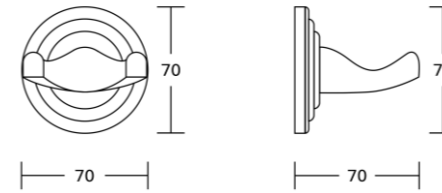

18333C
Toilet paper holder
Material: Zinc alloy
Size: 180x60x80mm

18324
Single towel bar
Material: Zinc alloy
Size: 669x60x80mm

18500series

18535
Robe hook
Material: Zinc alloy
Size: 70x70x70mm

18532
Towel ring
Material: Zinc alloy
Size: 155x190x70mm