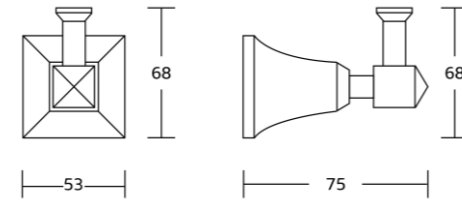

15832
Towel ring
Material: Zinc alloy
Size: 160x175x80mm

15824
Single towel bar
Material: Zinc alloy
Size: 595x175x80mm

15837
Glass shelf
Material: Zinc alloy
Size: 520x95x150mm

17300series

17335
Robe hook
Material: Zinc alloy
Size: 53x68x75mm