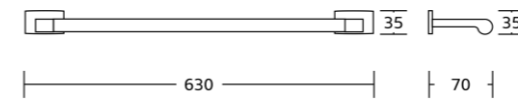

19138A
Soap dispenser
Material: Brass
Size: 63x140x100mm

19133
Toilet paper holder
Material: Brass
Size: 135x105x70mm

19132
Towel ring
Material: Brass
Size: 206x140x70mm

19100series

19133D
Toilet paper holder
Material: Brass
Size: 150x35x70mm