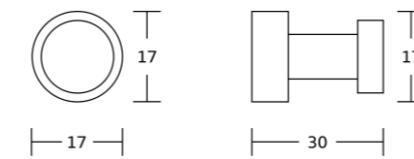

Basic Hooks

WT-917
Hooks
Material:Brass
Size:165/240/315/390x30x30mm

WT-918
Hooks
Material:Brass
Size:17x17x30mm

WT-921
Hooks
Material:Brass
Size:250/320x32x25mm

WT-919
Hooks
Material:Brass
Size:168/245/320/390x30x30mm