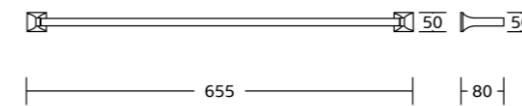

21700series

21735
Robe hook
Material: Zinc alloy
Size: 54x85x100mm

21732
Towel ring
Material: Zinc alloy
Size: 156x180x60mm

21733C
Toilet paper holder
Material: Zinc alloy
Size: 178x54x82mm

21724
Single towel bar
Material: Zinc alloy
Size: 663x54x82mm

31600series