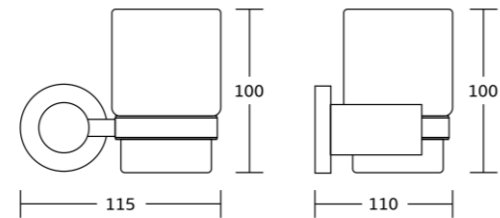

50138A
Soap dispenser
Material: Zinc alloy
Size: 130x175x105mm