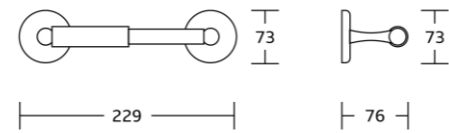

4300series

4335
Robe hook
Material: Zinc alloy
Size: 73x73x61mm

4332
Towel ring
Material: Zinc alloy
Size: 157x188x46mm

4333C
Toilet paper holder
Material: Zinc alloy
Size: 229x73x76mm

4324
Single towel bar
Material: Zinc alloy
Size: 678x73x76mm