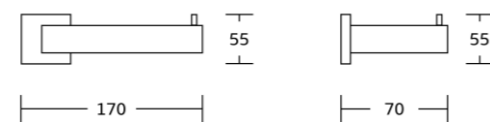

7024
Single towel bar
Material:Stainless steel 304
Size:615x55x80mm

7039
Soap dish
Material:Stainless steel 304
Size:105x50x120mm

7025
Double towel bar
Material:Stainless steel 304
Size:615x55x120mm

7033
Toilet paper holder
Material:Stainless steel 304
Size:170x55x70mm