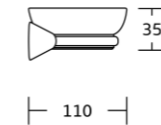

1651
Soap basket
Material: Zinc alloy
Size: 145x110x120mm