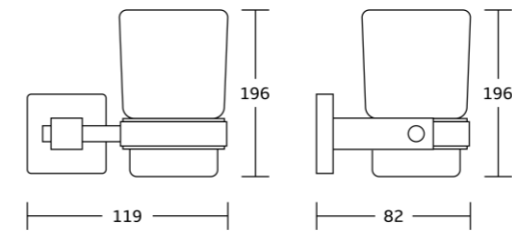

15338
Tumbler holder
Material:Stainless steel 304
Size:119x196x82mm