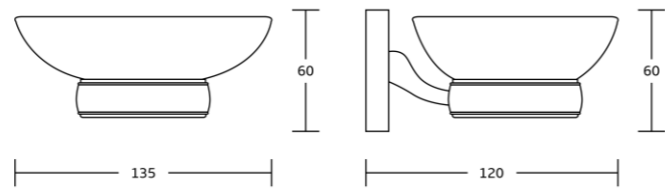

20300series

20335
Robe hook
Material: Zinc alloy
Size: 70x60x50mm

20338
Tumbler holder
Material: Zinc alloy
Size: 70x95x110mm

20339
Soap dish
Material: Zinc alloy
Size: 135x60x120mm

20333
Toilet paper holder
Material: Zinc alloy
Size: 130x105x85mm

20350
Toilet brush holder
Material: Zinc alloy
Size: 115x380x155mm

20338A
Soap dispenser
Material: Zinc alloy
Size: 68x160x120mm

20333B
Toilet paper holder
Material: Zinc alloy
Size: 180x130x70mm

20332
Towel ring
Material: Zinc alloy
Size: 235x160x60mm

20333D
Toilet paper holder
Material: Zinc alloy
Size: 156x60x75mm