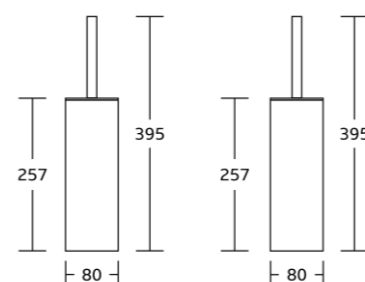

Toilet brush holder

WT-844
Toilet brush holder
Material:Stainless Steel
Size:126x80x390mm

WT-855
Toilet brush holder
Material:Stainless Steel
Size:145x80x440mm

WT-866
Toilet brush holder
Material:Stainless Steel
Size:257x80x395mm