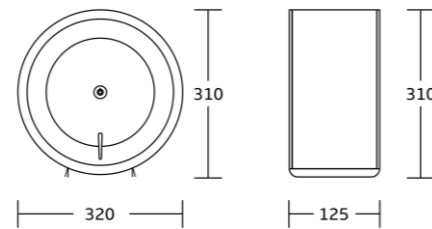

WT-8809
Toilet Paper & Roll Holder
Material:Stainless Steel 304
Size:125x125x120mm