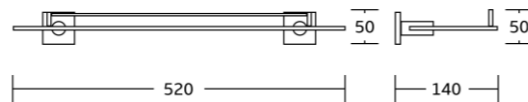

81800series

88800series