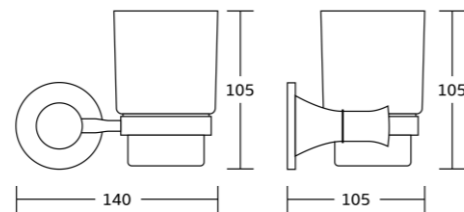

85700series

85735
Robe hook
Material: Brass
Size: 90x97x83mm

85739
Soap dish
Material: Brass
Size: 160x70x120mm

85738
Tumbler holder
Material: Brass
Size: 140x105x105mm

85752
Double tumbler holder
Material: Brass
Size: 250x105x120mm