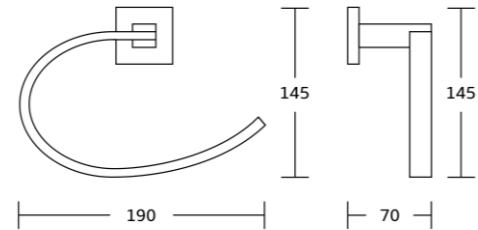

20933B
Toilet paper holder
Material: Zinc alloy
Size: 170x110x70mm

20932
Towel ring
Material: Zinc alloy
Size: 190x145x70mm

20924
Single towel bar
Material: Zinc alloy
Size: 580x45x70mm

20937
Glass shelf
Material: Zinc alloy
Size: 520x35x125mm