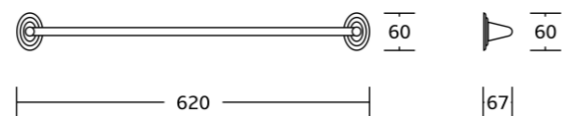

3100series

3135
Robe hook
Material: Zinc alloy
Size: 43x59x45mm

3138
Tumbler holder
Material: Zinc alloy
Size: 68x98x115mm

3139
Soap dish
Material: Zinc alloy
Size: 110x60x140mm

3132
Towel ring
Material: Zinc alloy
Size: 160x160x55mm

3133
Toilet paper holder
Material: Zinc alloy
Size: 135x145x55mm

13800series

13835
Robe hook
Material: Zinc alloy
Size: 64x42.5x58mm

13839
Soap dish
Material: Zinc alloy
Size: 110x50x125mm

13838
Tumbler holder
Material: Zinc alloy
Size: 68x98x105mm

13832
Towel ring
Material: Zinc alloy
Size: 160x170x60mm

13833
Toilet paper holder
Material: Zinc alloy
Size: 136x135x60mm

13824
Single towel bar
Material: Zinc alloy
Size: 625x42.5x60mm