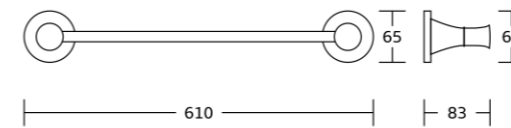

85724
Single towel bar
Material: Brass
Size: 610x65x83mm