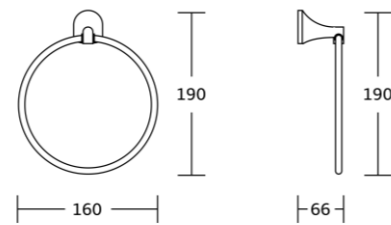

19735
Robe hook
Material: Zinc alloy
Size: 60x76x76mm

19732
Towel ring
Material: Zinc alloy
Size: 160x190x66mm

19733C
Toilet paper holder
Material: Zinc alloy
Size: 180x60x86mm

19724
Single towel bar
Material: Zinc alloy
Size: 669x60x86mm