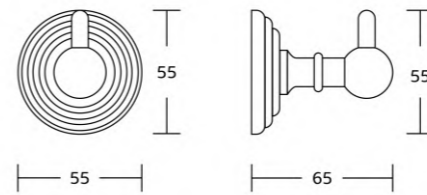

15100series

15135
Robe hook
Material:Stainless steel 304
Size:55x55x65mm