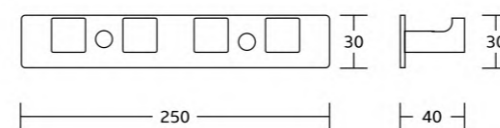

WT-20835-4
4 Hooks
Material:SS+Zinc Alloy
Size:250x30x40mm