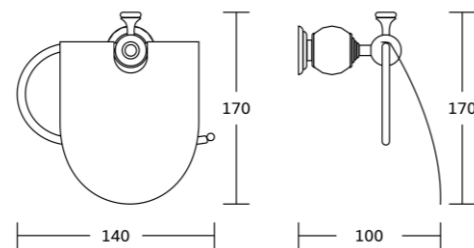

11320
Towel shelf
Material: Brass
Size: 630x140x260mm

11500series

11535
Robe hook
Material: Brass
Size: 100x120x100mm

11538
Tumbler holder
Material: Brass
Size: 180x105x120mm

11538A
Soap dispenser
Material: Brass
Size: 180x210x130mm

11539
Soap dish
Material: Brass
Size: 180x60x130mm

11500series

11550
Toilet brush holder
Material: Brass
Size: 145x380x140mm

11552
Double tumbler holder
Material: Brass
Size: 190x105x120mm

11533
Toilet paper holder
Material: Brass
Size: 140x170x100mm

11532
Towel ring
Material: Brass
Size: 160x205x100mm

11524
Single towel bar
Material: Brass
Size: 630x50x100mm

11525
Double towel bar
Material: Brass
Size: 630x110x180mm

11520
Towel shelf
Material: Brass
Size: 630x140x260mm