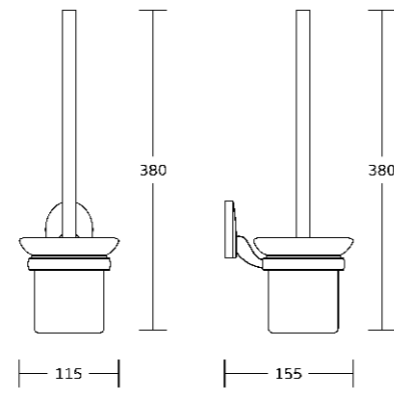

20337
Glass shelf
Material: Zinc alloy
Size: 600x60x150mm

20325B
Swivel towel bar
Material: Zinc alloy
Size: 475x60x33mm

20500series

20535
Robe hook
Material: Zinc alloy
Size: 70x60x50mm

20538
Tumbler holder
Material: Zinc alloy
Size: 70x95x110mm

20539
Soap dish
Material: Zinc alloy
Size: 132x60x120mm

20551
Soap basket
Material: Zinc alloy
Size: 130x65x115mm

20533
Toilet paper holder
Material: Zinc alloy
Size: 130x105x85mm

20550
Toilet brush holder
Material: Zinc alloy
Size: 115x380x155mm

20533D
Roll holder
Material: Zinc alloy
Size: 50x156x75mm

20538A
Soap dispenser
Material: Zinc alloy
Size: 68x120x160mm

20533B
Toilet paper holder
Material: Zinc alloy
Size: 180x130x75mm

20532
Towel ring
Material: Zinc alloy
Size: 235x160x60mm