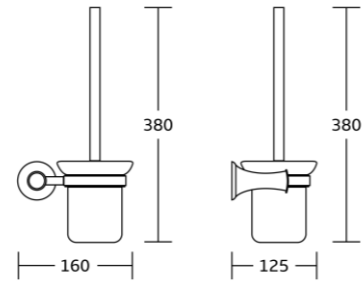

50137
Glass shelf
Material: Zinc alloy
Size: 520x60x160mm

50300series

50335
Robe hook
Material: Zinc alloy
Size: 85x105x90mm

50339
Soap dish
Material: Zinc alloy
Size: 140x55x115mm

50338
Tumbler holder
Material: Zinc alloy
Size: 120x100x95mm

50338A
Soap dispenser
Material: Zinc alloy
Size: 110x160x105mm

50332
Towel ring
Material: Zinc alloy
Size: 160x185x90mm

50300series

50350
Toilet brush holder
Material: Zinc alloy
Size: 160x380x125mm

50333
Toilet paper holder
Material: Zinc alloy
Size: 170x110x90mm

50333B
Toilet paper holder
Material: Zinc alloy
Size: 170x110x90mm

50333C
Toilet paper holder
Material: Zinc alloy
Size: 240x55x90mm

50324
Single towel bar
Material: Zinc alloy
Size: 630x55x90mm

50500series