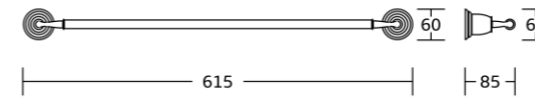

90839
Soap dish
Material: Brass
Size: 170x60x130mm

90838
Tumbler holder
Material: Brass
Size: 155x120x110mm

90838A
Soap dispenser
Material: Brass
Size: 155x200x110mm

90850
Toilet brush holder
Material:Brass
Size:175x390x120mm

90832
Towel ring
Material:Brass
Size:255x60x87mm

90833
Toilet paper holder
Material:Brass
Size:140x170x87mm

90851
Soap basket
Material:Brass
Size:115x60x115mm

90833B
Toilet paper holder
Material:Brass
Size:188x110x87mm