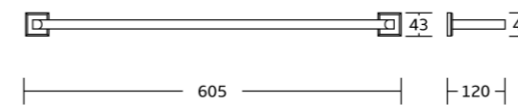

17225
Double towel bar
Material: Brass
Size: 605x43x120mm