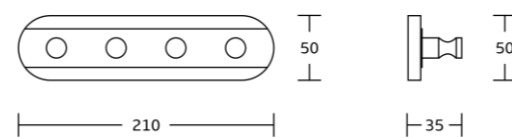

WT-20335-4
4 Hooks
Material:SS+Zinc Alloy
Size:210x50x35mm