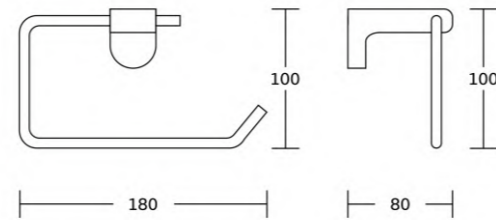

17900series

17938A
Soap dispenser
Material: Zinc alloy
Size: 110x145x105mm

17933
Toilet paper holder
Material: Zinc alloy
Size: 140x140x80mm

17933B
Toilet paper holder
Material: Zinc alloy
Size: 180x100x80mm