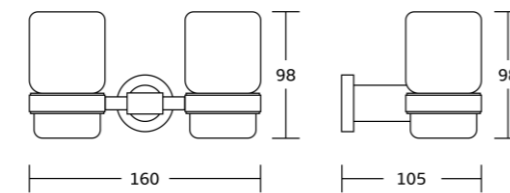

15852
Double tumbler holder
Material: Zinc alloy
Size: 160x98x105mm