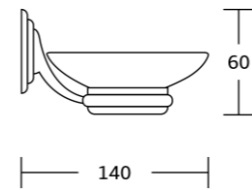

3100series

3135
Robe hook
Material: Zinc alloy
Size: 43x59x45mm

3138
Tumbler holder
Material: Zinc alloy
Size: 68x98x115mm

3139
Soap dish
Material: Zinc alloy
Size: 110x60x140mm

3132
Towel ring
Material: Zinc alloy
Size: 160x160x55mm