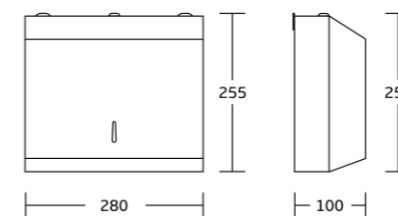

WT-8802
Toilet Paper & Roll Holder
Material:Stainless Steel 304
Size:280x255x100mm