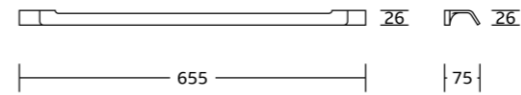

27050
Toilet brush holder
Material: Zinc alloy
Size: 135x350x122mm