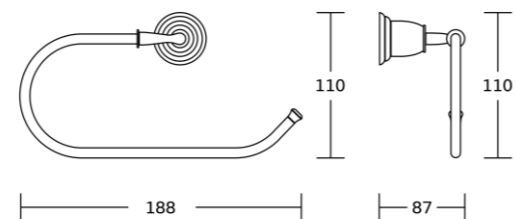

90839
Soap dish
Material: Brass
Size: 170x60x130mm

90838
Tumbler holder
Material: Brass
Size: 155x120x110mm

90838A
Soap dispenser
Material: Brass
Size: 155x200x110mm

90850
Toilet brush holder
Material:Brass
Size:175x390x120mm

90832
Towel ring
Material:Brass
Size:255x60x87mm

90833
Toilet paper holder
Material:Brass
Size:140x170x87mm

90851
Soap basket
Material:Brass
Size:115x60x115mm

90833B
Toilet paper holder
Material:Brass
Size:188x110x87mm