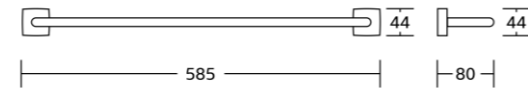

18125
Double towel bar
Material: Zinc alloy
Size: 590x44x155mm