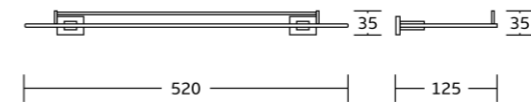

20737
Glass shelf
Material: Zinc alloy
Size: 520x35x125mm