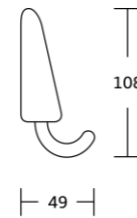

88837
 Glass shelf
 Material: Stainless steel 304
 Size: 500x120x20mm

1600series

1635
Robe hook
Material: Zinc alloy
Size: 36x108x49mm

1635-B
Robe hook
Material: Zinc alloy
Size: 68x108x49mm

1638
Tumbler holder
Material: Zinc alloy
Size: 175x95x105mm

1638A
Soap dispenser
Material: Zinc alloy
Size: 175x170x100mm

1639
Soap dish
Material: Zinc alloy
Size: 210x35x110mm

1651
Soap basket
Material: Zinc alloy
Size: 145x110x120mm

1650
Toilet brush holder
Material: Zinc alloy
Size: 195x370x115mm