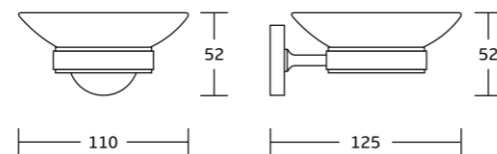

18000series

18035
Robe hook
Material: Zinc alloy
Size: 50x65x50mm

18038
Tumbler holder
Material: Zinc alloy
Size: 68x100x105mm

18038A
Soap dispenser
Material: Zinc alloy
Size: 68x145x100mm

18039
Soap dish
Material: Zinc alloy
Size: 110x52x125mm