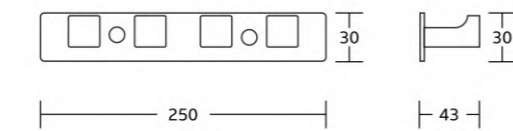

20837
Glass shelf
Material: Zinc alloy
Size: 520x45x140mm