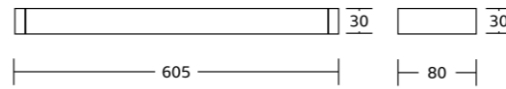

19600series

Chrome BN Gold Black Gun Metal

19624
Single towel bar
Material: Brass
Size: 605x30x80mm

19625
Double towel bar
Material: Brass
Size: 605x30x80mm

19620
Towel shelf
Material: Brass
Size: 500x30x250mm