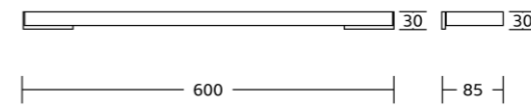

85138
Tumbler holder
Material: Brass
Size: 90x100x95mm

85152
Double tumbler holder
Material: Brass
Size: 165x100x95mm

85153
Triple tumbler holder
Material: Brass
Size: 200x100x95mm

85100series

85124
Single towel bar
Material: Brass
Size: 600x30x85mm