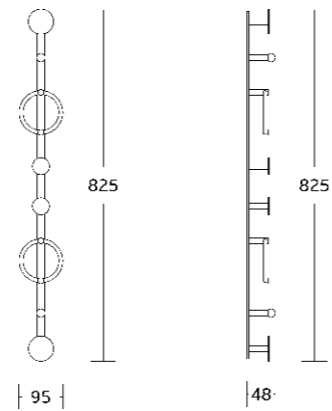

Coat Rack

WT-929
Coat Rack
Material:Stainless Steel 304
Size:95x825x48mm

Face-painting Mirror

WT-1060
Face-painting Mirror
Material:Brass+SS 304
Size:200x200x200mm

WT-1072
Face-painting Mirror
Material:Brass+SS 304
Size:200x350x125mm

WT-1065
Face-painting Mirror
Material:Brass+SS 304
Size:245x320x320mm

WT-1070
Face-painting Mirror
Material:Brass+SS 304
Size:670x385x385mm