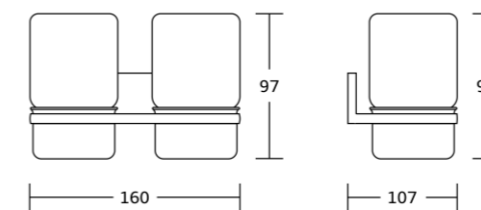

12952
Double tumbler holder
Material: Zinc alloy
Size: 160x97x107mm