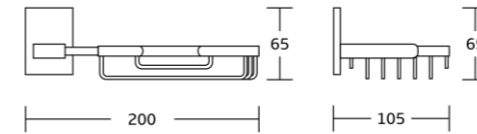

18839
 Soap dish
 Material: Brass
 Size: 142x60x110mm

18838
 Tumbler holder
 Material: Brass
 Size: 120x95x90mm

18852
 Double tumbler holder
 Material: Brass
 Size: 179x95x90mm

18850
 Toilet brush holder
 Material: Brass
 Size: 150x370x120mm