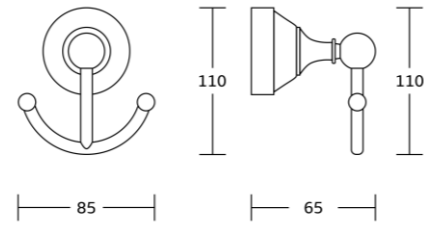

11124
Single towel bar
Material: Zinc alloy
Size: 663x63x95mm

11125
Double towel bar
Material: Zinc alloy
Size: 663x100x160mm

11120
Towel shelf
Material: Zinc alloy
Size: 663x160x220mm

11800series

11835
Robe hook
Material: Zinc alloy
Size: 85x110x65mm