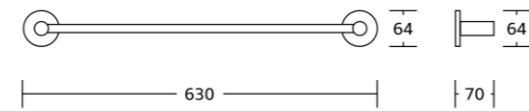

12833D
Toilet paper holder
Material: Zinc alloy
Size: 165x63x70mm

12851
Soap basket
Material: Zinc alloy
Size: 135x63x120mm

12800series

12824
Single towel bar
Material: Zinc alloy
Size: 630x64x70mm

12825
Double towel bar
Material: Zinc alloy
Size: 645x65x130mm