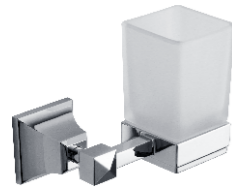

15852
Double tumbler holder
Material: Zinc alloy
Size: 160x98x105mm

15851
Soap basket
Material: Zinc alloy
Size: 195x50x115mm

15850
Toilet brush holder
Material: Zinc alloy
Size: 170x370x120mm

15833B
Toilet paper holder
Material: Zinc alloy
Size: 155x125x80mm

15832
Towel ring
Material: Zinc alloy
Size: 160x175x80mm

15824
Single towel bar
Material: Zinc alloy
Size: 595x175x80mm

15837
Glass shelf
Material: Zinc alloy
Size: 520x95x150mm

17300series

17335
Robe hook
Material: Zinc alloy
Size: 53x68x75mm

17339
Soap dish
Material: Zinc alloy
Size: 150x55x110mm

17338
Tumbler holder
Material: Zinc alloy
Size: 130x110x95mm

17338A
Soap dispenser
Material: Zinc alloy
Size: 135x160x95mm

17332
Towel ring
Material: Zinc alloy
Size: 165x170x75mm