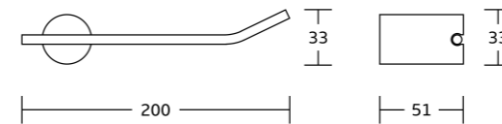

88138
Tumbler holder
Material: Brass
Size: 120x110x115mm

88138A
Soap dispenser
Material: Brass
Size: 120x200x115mm

88150
Toilet brush holder
Material: Brass
Size: 155x380x115mm

88132
Towel ring
Material: Brass
Size: 190x168x38mm