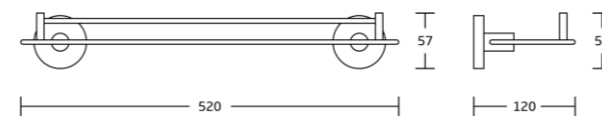

50550
Toilet brush holder
Material: Zinc alloy
Size: 115x370x140mm

50524
Single towel bar
Material: Zinc alloy
Size: 585x51x70mm

50525
Double towel bar
Material: Zinc alloy
Size: 585x51x110mm

50537
Glass shelf
Material: Zinc alloy
Size: 520x57x120mm