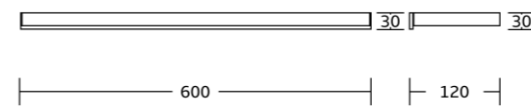

85125
Double towel bar
Material: Brass
Size: 600x30x120mm