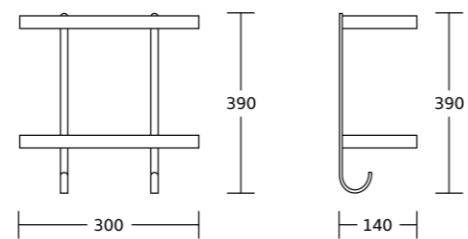

Corner Basket

WT-1813
Single Corner Basket
Material: Brass
Size: 320x180x215mm

WT-1813D
Double Corner Basket
Material: Brass
Size: 310x432x215mm

WT-1826
Single Corner Basket
Material: Brass
Size: 300x25x140mm

WT-1826D
Double Corner Basket
Material: Brass
Size: 300x390x140mm

Corner Basket

WT-1827
Single Corner Basket
Material: Brass
Size: 300x25x193mm

WT-1827D
Double Corner Basket
Material: Brass
Size: 300x415x193mm

WT-1904
Single Corner Basket
Material: Brass
Size: 260x75x225mm

WT-1909
Single Corner Basket
Material: Brass
Size: 320x82x287mm