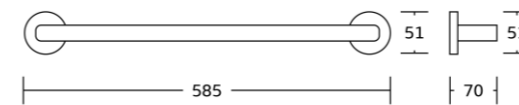

50524
Single towel bar
Material: Zinc alloy
Size: 585x51x70mm