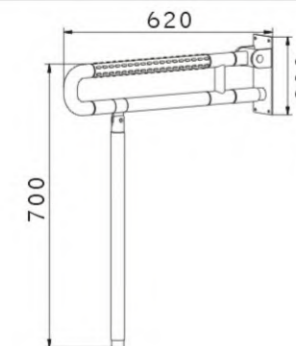

1W012-Y
落地U型扶手
Landing U-shaped handrail