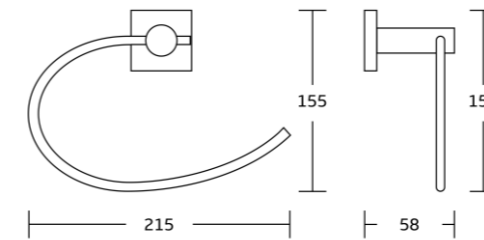

50938A
Soap dispenser
Material: Zinc alloy
Size: 68x160x105mm

50938
Tumbler holder
Material: Zinc alloy
Size: 70x98x100mm

50950
Toilet brush holder
Material: Zinc alloy
Size: 100x375x125mm

50932
Towel ring
Material: Zinc alloy
Size: 160x180x58mm