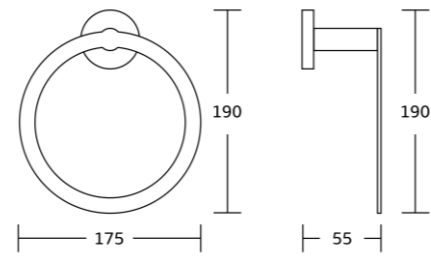

50533
Toilet paper holder
Material: Zinc alloy
Size: 135x140x50mm