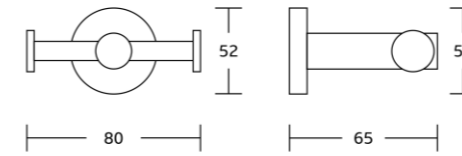

80525
Double towel bar
Material: Brass
Size: 625x70x108mm

80520
Towel shelf
Material: Brass
Size: 615x140x215mm

80537
Glass shelf
Material: Brass
Size: 520x55x140mm

80502
Double glass shelf
Material: Brass
Size: 430x390x75mm

80735
Robe hook
Material: Brass
Size: 80x65x52mm

80739
Soap dish
Material: Brass
Size: 145x115x57mm

80738
Tumbler holder
Material: Brass
Size: 120x95x95mm

80752
Double Tumbler holder
Material: Brass
Size: 200x96x93mm