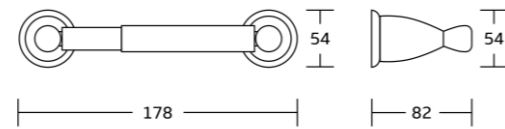

19824
Single towel bar
Material: Zinc alloy
Size: 650x64x83mm

21700series

21735
Robe hook
Material: Zinc alloy
Size: 54x85x100mm

21732
Towel ring
Material: Zinc alloy
Size: 156x180x60mm

21733C
Toilet paper holder
Material: Zinc alloy
Size: 178x54x82mm