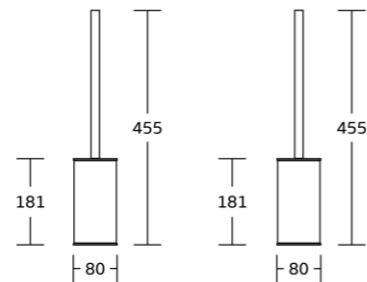

Toilet brush holder

WT-811
Toilet brush holder
Material:Stainless Steel
Size:257x80x395mm

WT-822
Toilet brush holder
Material:Stainless Steel
Size:257x80x395mm

WT-833
Toilet brush holder
Material:Stainless Steel
Size:181x80x455mm