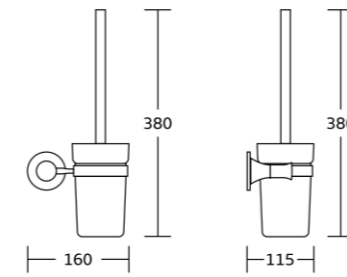

85750
Toilet brush holder
Material: Brass
Size: 160x380x115mm