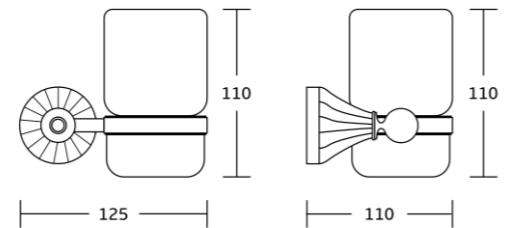

7550
Toilet brush holder
Material: Zinc alloy
Size: 115x365x155mm

7525B
Swivel towel bar
Material: Zinc alloy
Size: 470x66.5x33mm

7524
Single towel bar
Material: Zinc alloy
Size: 642x66.5x56mm

7525
Double towel bar
Material: Zinc alloy
Size: 642x68x114mm

11100series

11135
Robe hook
Material: Zinc alloy
Size: 85x100x85mm

11139
Soap dish
Material: Zinc alloy
Size: 150x64x130mm

11138
Tumbler holder
Material: Zinc alloy
Size: 125x110x110mm

11152
Double tumbler holder
Material: Zinc alloy
Size: 200x100x110mm