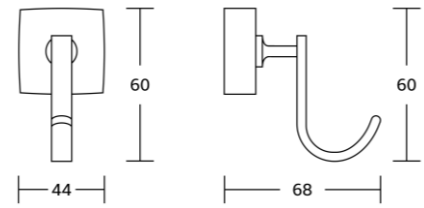

18100series

18135
Robe hook
Material: Zinc alloy
Size: 44x60x68mm