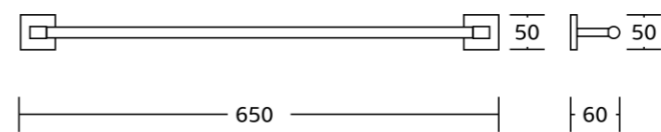

50838A
Soap dispenser
Material: Zinc alloy
Size: 68x145x117mm

50850
Toilet brush holder
Material: Zinc alloy
Size: 115x370x150mm

50832
Towel ring
Material: Zinc alloy
Size: 160x175x48mm

50833
Toilet paper holder
Material: Zinc alloy
Size: 135x127x48mm