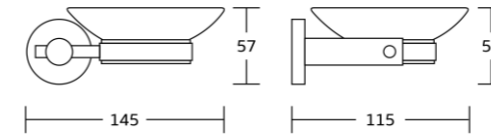

80525
Double towel bar
Material: Brass
Size: 625x70x108mm

80520
Towel shelf
Material: Brass
Size: 615x140x215mm

80537
Glass shelf
Material: Brass
Size: 520x55x140mm

80502
Double glass shelf
Material: Brass
Size: 430x390x75mm

80735
Robe hook
Material: Brass
Size: 80x65x52mm

80739
Soap dish
Material: Brass
Size: 145x115x57mm

80738
Tumbler holder
Material: Brass
Size: 120x95x95mm

80752
Double Tumbler holder
Material: Brass
Size: 200x96x93mm