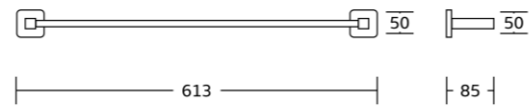

15324
Single towel bar
Material:Stainless steel 304
Size:613x50x85mm

15325
Double towel bar
Material:Stainless steel 304
Size:615x50x120mm

15320
Towel shelf
Material:Stainless steel 304
Size:650x153x235mm