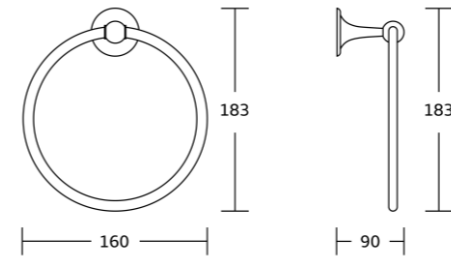

15600series

15635
Robe hook
Material: Zinc alloy
Size: 55x70x90mm

15632
Towel ring
Material: Zinc alloy
Size: 160x183x90mm

15633B
Toilet paper holder
Material: Zinc alloy
Size: 150x125x100mm

15633C
Toilet paper holder
Material: Zinc alloy
Size: 210x55x90mm

15624
Single towel bar
Material: Zinc alloy
Size: 659x55x90mm

15700series

15735
Robe hook
Material: Zinc alloy
Size: 55x55x50mm

15732
Towel ring
Material: Zinc alloy
Size: 160x187x75mm

15733B
Toilet paper holder
Material: Zinc alloy
Size: 150x125x100mm

15733C
Toilet paper holder
Material: Zinc alloy
Size: 240x55x75mm

15724
Single towel bar
Material: Zinc alloy
Size: 664x55x75mm