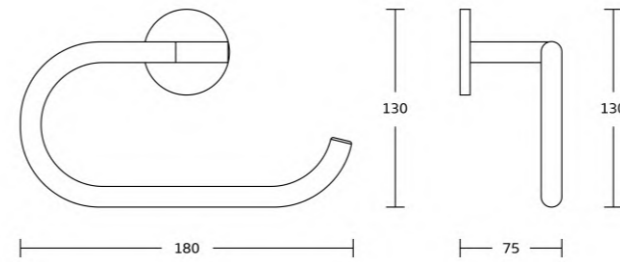

20333B
Toilet paper holder
Material: Zinc alloy
Size: 180x130x70mm