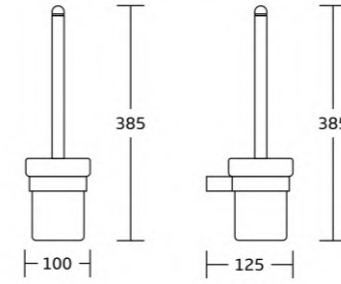

20850
Toilet brush holder
Material: Zinc alloy
Size: 100x385x125mm