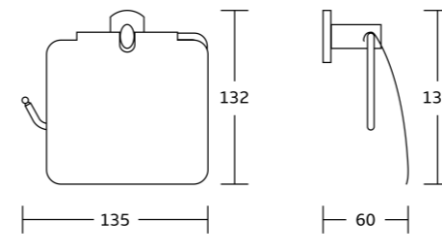

60538
Tumbler holder
Material: Zinc alloy
Size: 130x98x85mm

60550
Toilet brush holder
Material: Zinc alloy
Size: 155x370x107mm

60532
Towel ring
Material: Zinc alloy
Size: 155x175x60mm

60532B
Towel ring
Material: Zinc alloy
Size: 210x132x60mm