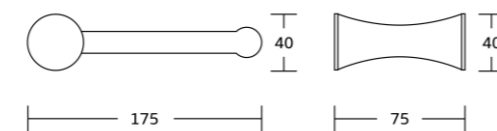

17150
Toilet brush holder
Material:Brass/Zinc Alloy
Size:165x125x370mm