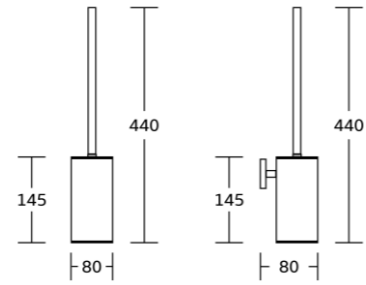

WT-899
Toilet brush holder
Material: Stainless Steel
Size: 257x80x391mm