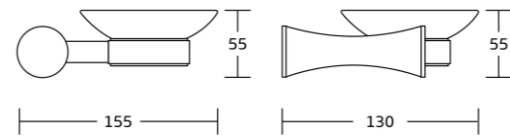

11532
Towel ring
Material: Brass
Size: 160x205x100mm

11524
Single towel bar
Material: Brass
Size: 630x50x100mm

11525
Double towel bar
Material: Brass
Size: 630x110x180mm

11520
Towel shelf
Material: Brass
Size: 630x140x260mm

PROFESSIONAL FOCUS ON CREATING
FASHIONABLE BATHROOM

17100series

17135
Robe hook
Material:Brass/Zinc Alloy
Size:40x65x75mm

17139
Soap dish
Material:Brass/Zinc Alloy
Size:155x55x130mm

17138
Tumbler holder
Material:Brass/Zinc Alloy
Size:130x95x105mm