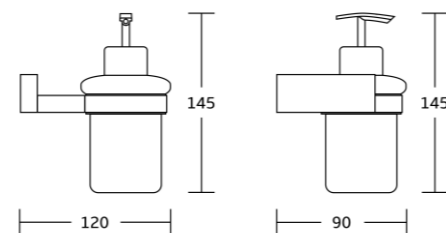

19538
Tumbler holder
Material: Brass
Size: 125x105x110mm

19532
Towel ring
Material: Brass
Size: 170x190x90mm

19524
Single towel bar
Material: Brass
Size: 625x48x90mm

19525
Double towel bar
Material: Brass
Size: 625x48x123mm

19520
Towel shelf
Material: Brass
Size: 610x140x220mm

19537
Glass shelf
Material: Brass
Size: 540x65x140mm

19600series

Chrome BN Gold Black Gun Metal

19635
Robe hook
Material: Brass
Size: 85x30x50mm

19639
Soap dish
Material: Brass
Size: 135x40x115mm

19638
Tumbler holder
Material: Brass
Size: 115x95x100mm

19652
Double tumbler holder
Material: Brass
Size: 230x95x72mm

19638A
Soap dispenser
Material: Brass
Size: 120x145x90mm

19650
Toilet brush holder
Material: Brass
Size: 165x380x130mm