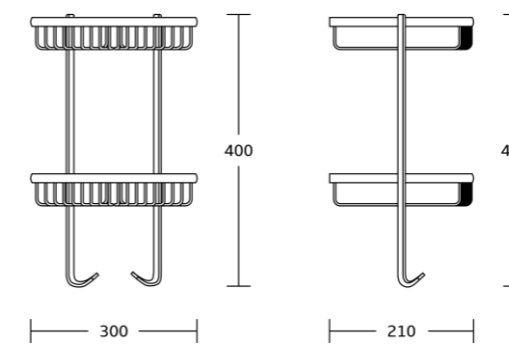

Corner Basket

WT-526
Single Corner Basket
Material: Brass
Size: 280x80x120mm

WT-526D
Double Corner Basket
Material: Brass
Size: 280x390x120mm

WT-534
Corner Shelf
Material: Brass
Size: 490x100x176mm

Corner Basket

WT-823
Single Corner Basket
Material: Brass
Size: 280x70x120mm

WT-823D
Double Corner Basket
Material: Brass
Size: 280x380x120mm

WT-34512
Single Corner Basket
Material: Brass
Size: 300x62x210mm

WT-34512D
Double Corner Basket
Material: Brass
Size: 300x400x210mm