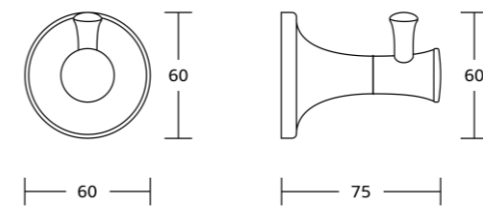

15733B
Toilet paper holder
Material: Zinc alloy
Size: 150x125x100mm

15733C
Toilet paper holder
Material: Zinc alloy
Size: 240x55x75mm

15724
Single towel bar
Material: Zinc alloy
Size: 664x55x75mm

16700series