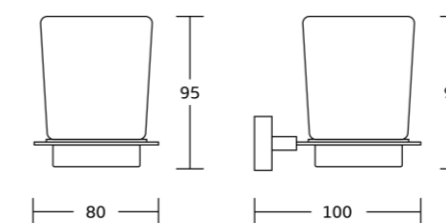

20738
Tumbler holder
Material: Zinc alloy
Size: 80x100x95mm