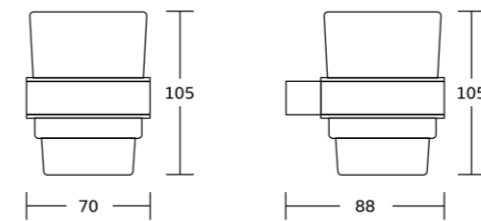

30439
Soap dish
Material:Stainless steel 304
Size:105x50x120mm