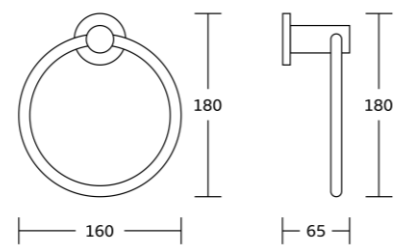

8732
Towel ring
Material:Stainless steel 304
Size:160x180x65mm