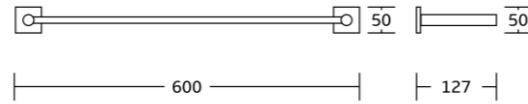

81820
Towel shelf
Material:Stainless steel 304
Size:600x135x222mm