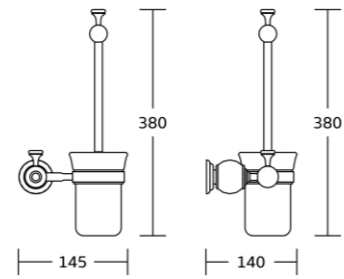

11338A
Soap dispenser
Material:Brass
Size:180x210x130mm

11300series

11333
Toilet paper holder
Material: Brass
Size: 140x170x100mm

11324
Single towel bar
Material: Brass
Size: 630x50x100mm

11325
Double towel bar
Material: Brass
Size: 630x110x180mm

11320
Towel shelf
Material: Brass
Size: 630x140x260mm

11500series

11535
Robe hook
Material: Brass
Size: 100x120x100mm

11538
Tumbler holder
Material: Brass
Size: 180x105x120mm

11538A
Soap dispenser
Material: Brass
Size: 180x210x130mm

11539
Soap dish
Material: Brass
Size: 180x60x130mm

11500series

11550
Toilet brush holder
Material: Brass
Size: 145x380x140mm

11552
Double tumbler holder
Material: Brass
Size: 190x105x120mm

11533
Toilet paper holder
Material: Brass
Size: 140x170x100mm