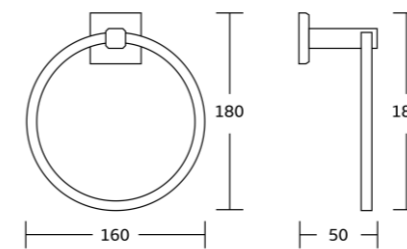

80237
Glass shelf
Material: Brass
Size: 520x70x147mm

80202
Double glass shelf
Material: Brass
Size: 390x390x125mm

PROFESSIONAL
BATHROOM BRAND FROM EUROPE

80500series

80535
Robe hook
Material: Brass
Size: 75x45x60mm

80539
Soap dish
Material: Brass
Size: 140x60x120mm

80538
Tumbler holder
Material: Brass
Size: 125x115x85mm

80552
Double tumbler holder
Material: Brass
Size: 200x100x90mm

80550
Toilet brush holder
Material: Brass
Size: 160x380x115mm

80533
Toilet paper holder
Material: Brass
Size: 145x150x50mm

80532
Towel ring
Material: Brass
Size: 160x180x50mm

80525B
Swivel towel bar
Material: Brass
Size: 415x52x35mm

80524
Single towel bar
Material: Brass
Size: 625x50x80mm