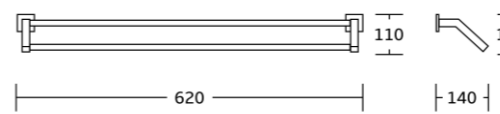

21125
Double towel bar
Material:Zinc alloy
Size:620x110x140mm