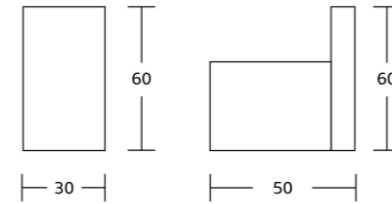

30438
Tumbler holder
Material:Stainless steel 304
Size:70x105x88mm