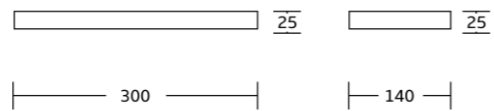

WT-1826D
Double Corner Basket
Material: Brass
Size: 300x390x140mm