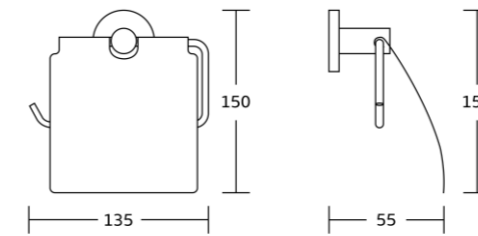

12833
Toilet paper holder
Material: Zinc alloy
Size: 135x150x55mm