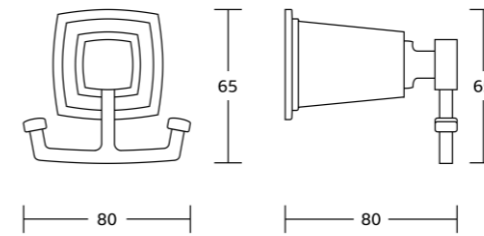

12100series

12135
Robe hook
Material: Zinc alloy
Size: 80x65x80mm