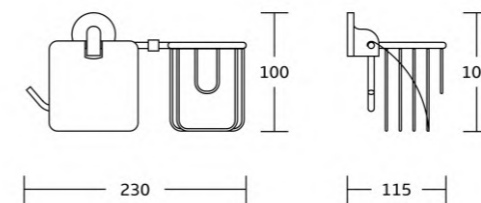

1900series

1935
Robe hook
Material: Zinc alloy
Size: 45x50x45mm

1939
Soap dish
Material: Zinc alloy
Size: 110x45x120mm

1938
Tumbler holder
Material: Zinc alloy
Size: 68x98x115mm

1952
Double tumbler holder
Material: Zinc alloy
Size: 160x98x113mm