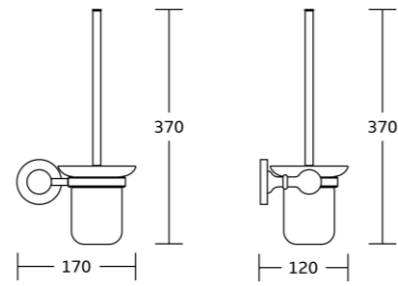

18725
Double towel bar
Material: Zinc alloy
Size: 560x30x110mm

18725B
Swivel towel bar
Material: Zinc alloy
Size: 400x65x45mm

18737
Glass shelf
Material: Zinc alloy
Size: 515x30x110mm

20000series

20035
Robe hook
Material: Zinc alloy
Size: 55x75x80mm

20039
Soap dish
Material: Zinc alloy
Size: 150x65x120mm

20038
Tumbler holder
Material: Zinc alloy
Size: 125x115x110mm

20052
Double tumbler holder
Material: Zinc alloy
Size: 160x98x107mm

20000series

20050
Toilet brush holder
Material: Zinc alloy
Size: 170x370x120mm

20032
Towel ring
Material: Zinc alloy
Size: 160x190x80mm

20033
Toilet paper holder
Material: Zinc alloy
Size: 135x140x80mm

20051
Soap basket
Material: Zinc alloy
Size: 165x60x110mm

20024
Single towel bar
Material: Zinc alloy
Size: 650x60x80mm