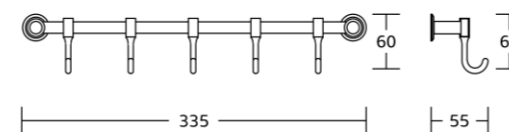

WT-20335-4
4 Hooks
Material:SS+Zinc Alloy
Size:210x50x35mm