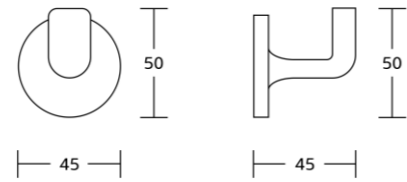

1900series

1935
Robe hook
Material: Zinc alloy
Size: 45x50x45mm

1939
Soap dish
Material: Zinc alloy
Size: 110x45x120mm

1938
Tumbler holder
Material: Zinc alloy
Size: 68x98x115mm

1952
Double tumbler holder
Material: Zinc alloy
Size: 160x98x113mm