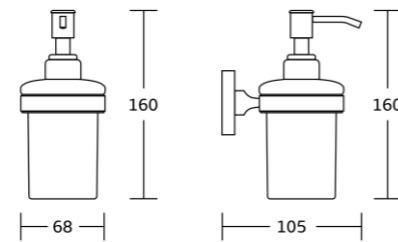

50938A
Soap dispenser
Material: Zinc alloy
Size: 68x160x105mm