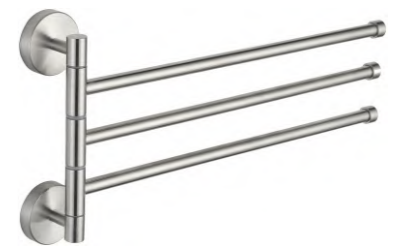

Corner Basket

WT-514
Single Corner Basket
Material:Stainless Steel 304
Size:290x60x210mm

WT-514D
Double Corner Basket
Material:Stainless Steel 304
Size:290x390x210mm

WT-1909
Single Corner Basket
Material:Stainless Steel 304
Size:300x63x218mm

Swivel Towel Bar

WT-3922
Swivel Towel Bar
Material:Stainless Steel 304
Size:368x155x43mm

WT-3923
Swivel Towel Bar
Material:Stainless Steel 304
Size:368x195x43mm

WT-3924
Swivel Towel Bar
Material:Stainless Steel 304
Size:368x270x43mm