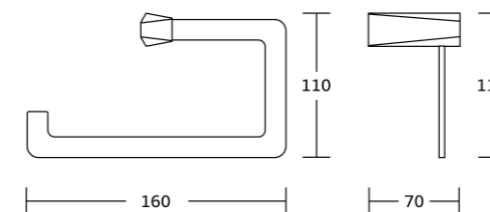

18733
Toilet paper holder
Material: Zinc alloy
Size: 160x85x72mm