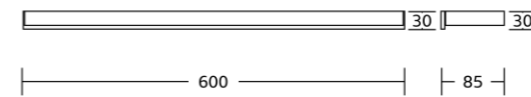

85138
Tumbler holder
Material: Brass
Size: 90x100x95mm

85152
Double tumbler holder
Material: Brass
Size: 165x100x95mm

85153
Triple tumbler holder
Material: Brass
Size: 200x100x95mm

85100series

85124
Single towel bar
Material: Brass
Size: 600x30x85mm