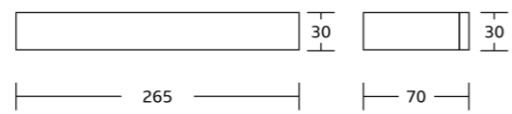

30451
Soap basket
Material:Stainless steel 304
Size:187x30x100mm