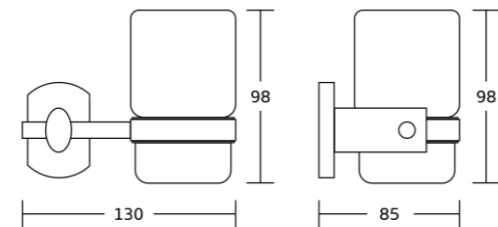

60538
Tumbler holder
Material: Zinc alloy
Size: 130x98x85mm