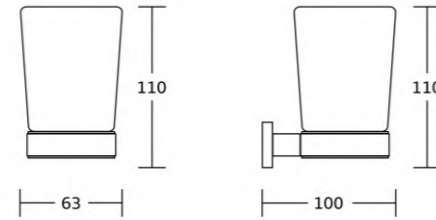

17337
Glass shelf
Material: Zinc alloy
Size: 520x90x130mm

17600series

17635
Robe hook
Material: Zinc alloy
Size: 60x40x50mm

17638
Tumbler holder
Material: Zinc alloy
Size: 63x110x100mm

17638A
Soap dispenser
Material: Zinc alloy
Size: 63x160x100mm