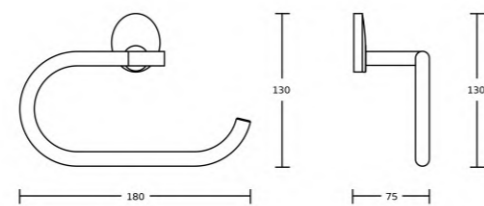

20524
Single towel bar
Material: Zinc alloy
Size: 615x60x100mm

20525B
Swivel towel bar
Material: Zinc alloy
Size: 470x65x33mm

20537
Glass shelf
Material: Zinc alloy
Size: 600x60x150mm

20525
Glass shelf
Material: Zinc alloy
Size: 390x60x250mm

20500series