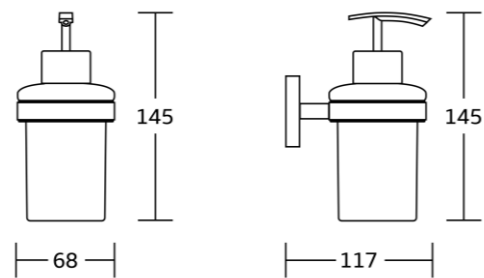

50838A
Soap dispenser
Material: Zinc alloy
Size: 68x145x117mm