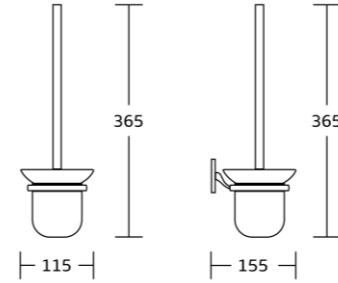

7533D
Toilet paper holder
Material: Zinc alloy
Size: 66.5x155x70mm

7538
Tumbler holder
Material: Zinc alloy
Size: 70x105x115mm

7538A
Soap dispenser
Material: Zinc alloy
Size: 70x145x115mm

7539
Soap dish
Material: Zinc alloy
Size: 110x66.5x130mm

7500series

7532
Towel ring
Material: Zinc alloy
Size: 160x190x56mm

7533
Toilet paper holder
Material: Zinc alloy
Size: 135x145x56mm

7533B
Toilet paper holder
Material: Zinc alloy
Size: 135x105x20mm

7551
Soap basket
Material: Zinc alloy
Size: 130x66.5x111mm

7550
Toilet brush holder
Material: Zinc alloy
Size: 115x365x155mm

7525B
Swivel towel bar
Material: Zinc alloy
Size: 470x66.5x33mm

7524
Single towel bar
Material: Zinc alloy
Size: 642x66.5x56mm

7525
Double towel bar
Material: Zinc alloy
Size: 642x68x114mm