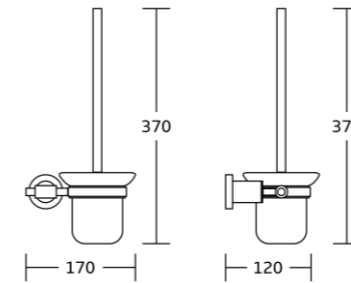

13733
Toilet paper holder
Material: Zinc alloy
Size: 170x128x72mm

13732
Towel ring
Material: Zinc alloy
Size: 210x138x72mm

13724
Single towel bar
Material: Zinc alloy
Size: 650x35x72mm

13737
Glass shelf
Material: Zinc alloy
Size: 650x47x125mm

15852
Double tumbler holder
Material: Zinc alloy
Size: 160x98x105mm

15851
Soap basket
Material: Zinc alloy
Size: 195x50x115mm

15850
Toilet brush holder
Material: Zinc alloy
Size: 170x370x120mm

15833B
Toilet paper holder
Material: Zinc alloy
Size: 155x125x80mm