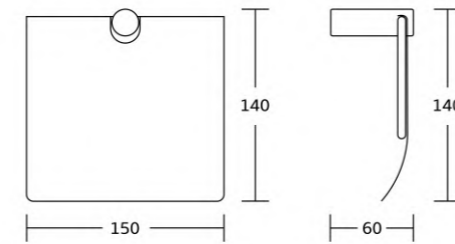

14750
Toilet brush holder
Material:Stainless steel 304
Size:125x360x130mm