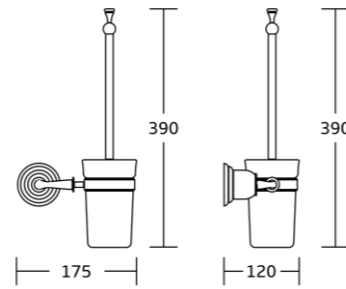

90720
Towel shelf
Material: Brass
Size: 640x140x225mm

90737
Glass shelf
Material: Brass
Size: 520x110x140mm

90725B
Swivel towel bar
Material: Brass
Size: 420x65x45mm

90800series

90835
Robe hook
Material: Brass
Size: 60x75x90mm

90839
Soap dish
Material: Brass
Size: 170x60x130mm

90838
Tumbler holder
Material: Brass
Size: 155x120x110mm

90838A
Soap dispenser
Material: Brass
Size: 155x200x110mm

90850
Toilet brush holder
Material:Brass
Size:175x390x120mm