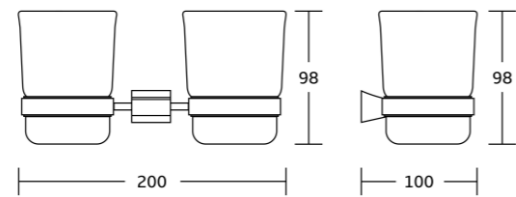

50638
Tumbler holder
Material: Zinc alloy
Size: 120x98x100mm

50652
Double tumbler holder
Material: Zinc alloy
Size: 200x98x100mm