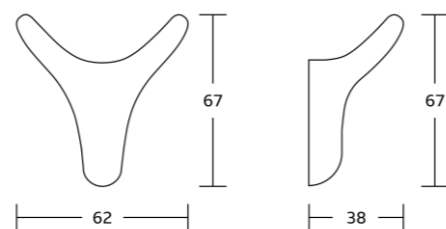

WT-20335-4
4 Hooks
Material:SS+Zinc Alloy
Size:210x50x35mm