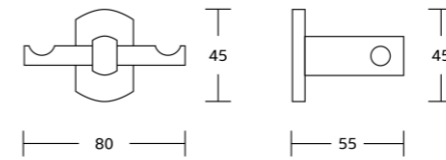

80235
Robe hook
Material: Brass
Size: 80x45x55mm