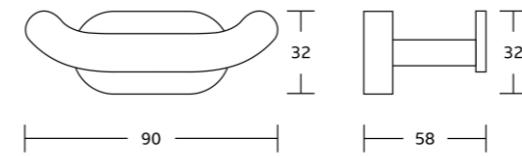

12300series

12335
Robe hook
Material: Zinc alloy
Size: 90x32x58mm