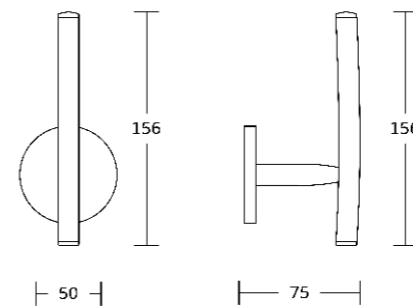

20300series

20335
Robe hook
Material: Zinc alloy
Size: 70x60x50mm

20338
Tumbler holder
Material: Zinc alloy
Size: 70x95x110mm

20339
Soap dish
Material: Zinc alloy
Size: 135x60x120mm

20333
Toilet paper holder
Material: Zinc alloy
Size: 130x105x85mm

20350
Toilet brush holder
Material: Zinc alloy
Size: 115x380x155mm

20338A
Soap dispenser
Material: Zinc alloy
Size: 68x160x120mm

20333B
Toilet paper holder
Material: Zinc alloy
Size: 180x130x70mm

20332
Towel ring
Material: Zinc alloy
Size: 235x160x60mm

20333D
Toilet paper holder
Material: Zinc alloy
Size: 156x60x75mm