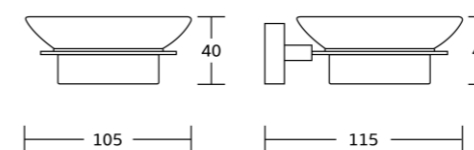

20525
Glass shelf
Material: Zinc alloy
Size: 390x60x250mm

20500series

BEYOND
THE LUXURY
OF QUALITY

20700series

20735
Robe hook
Material: Zinc alloy
Size: 85x60x35mm

20739
Soap dish
Material: Zinc alloy
Size: 105x115x40mm