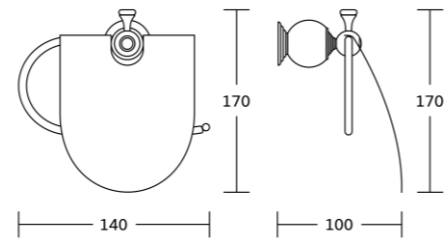

11339
Soap dish
Material:Brass
Size:180x60x130mm

11350
Toilet brush holder
Material:Brass
Size:145x380x140mm

11332
Towel ring
Material:Brass
Size:160x205x100mm

11351
Soap basket
Material:Brass
Size:190x60x130mm

11338A
Soap dispenser
Material:Brass
Size:180x210x130mm

11300series

11333
Toilet paper holder
Material: Brass
Size: 140x170x100mm

11324
Single towel bar
Material: Brass
Size: 630x50x100mm

11325
Double towel bar
Material: Brass
Size: 630x110x180mm