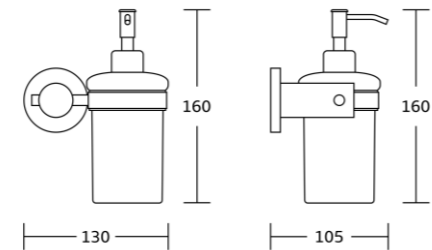

8738A
Soap dispenser
Material:Stainless steel 304
Size:130x160x105mm