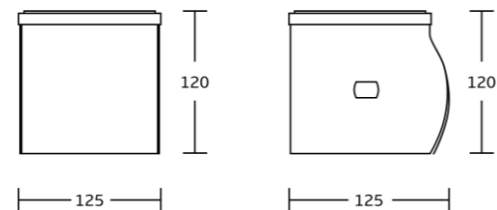

WT-6610
Toilet Paper & Roll Holder
Material:Stainless Steel 304
Size:130x75x115mm

WT-6611
Toilet Paper & Roll Holder
Material:Stainless Steel 304
Size:285x80x110mm

Toilet Paper & Roll Holder

WT-6601
Toilet Paper & Roll Holder
Material:Stainless Steel 304
Size:125x120x125mm