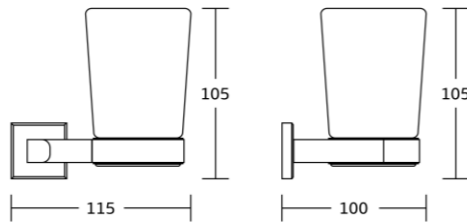

17133
Toilet paper holder
Material:Brass/Zinc Alloy
Size:178x40x75mm

17150
Toilet brush holder
Material:Brass/Zinc Alloy
Size:165x125x370mm

17132
Towel ring
Material:Brass/Zinc Alloy
Size:185x77x195mm

17124
Single towel bar
Material:Brass/Zinc Alloy
Size:595x75x40mm

17125
Double towel bar
Material:Brass/Zinc Alloy
Size:595x110x40mm

17120
Towel shelf
Material:Brass/Zinc Alloy
Size:600x225x135mm

17200series

Chrome BN Gold Black Gun Metal

17235
Robe hook
Material: Brass
Size: 75x43x60mm

17238
Tumbler holder
Material: Brass
Size: 115x105x100mm

17238A
Soap dispenser
Material: Brass
Size: 115x155x100mm

17239
Soap dish
Material: Brass
Size: 140x47x120mm

17232
Towel ring
Material: Brass
Size: 225x150x60mm