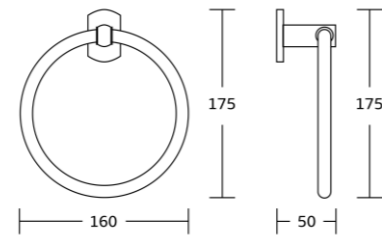

19637
Glass shelf
Material: Brass
Size: 420x45x132mm

80200series

Chrome BN Gold Black Gun Metal

80235
Robe hook
Material: Brass
Size: 80x45x55mm

80239
Soap dish
Material: Brass
Size: 115x40x115mm

80238
Tumbler holder
Material: Brass
Size: 110x115x85mm

80252
Double tumbler holder
Material: Brass
Size: 195x115x85mm

80200series

Chrome BN Gold Black Gun Metal

80250
Toilet brush holder
Material: Brass
Size: 160x380x120mm

80232
Towel ring
Material: Brass
Size: 160x175x50mm

80233
Toilet paper holder
Material: Brass
Size: 135x140x48mm

80224
Single towel bar
Material: Brass
Size: 600x45x65mm

80225
Double towel bar
Material: Brass
Size: 600x90x115mm

80220
Towel shelf
Material: Brass
Size: 600x140x210mm