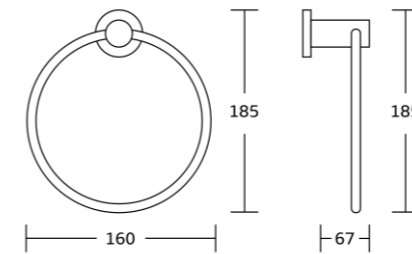

50132
Towel ring
Material: Zinc alloy
Size: 160x185x67mm