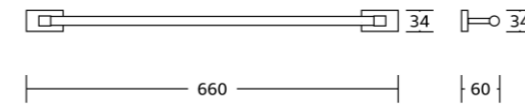

12924
Single towel bar
Material: Zinc alloy
Size: 660x34x60mm