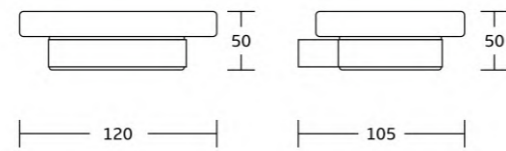

20838
Tumbler holder
Material: Zinc alloy
Size: 76x105x105mm