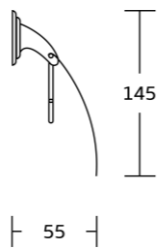

3124
Single towel bar
Material: Zinc alloy
Size: 620x60x67mm