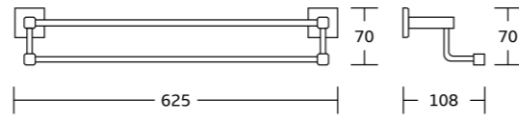

80520
Towel shelf
Material: Brass
Size: 615x140x215mm