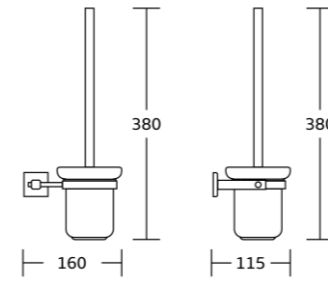

80233
Toilet paper holder
Material: Brass
Size: 135x140x48mm

80224
Single towel bar
Material: Brass
Size: 600x45x65mm

80225
Double towel bar
Material: Brass
Size: 600x90x115mm

80220
Towel shelf
Material: Brass
Size: 600x140x210mm

80237
Glass shelf
Material: Brass
Size: 520x70x147mm

80202
Double glass shelf
Material: Brass
Size: 390x390x125mm

PROFESSIONAL
BATHROOM BRAND FROM EUROPE

80500series

80535
Robe hook
Material: Brass
Size: 75x45x60mm

80539
Soap dish
Material: Brass
Size: 140x60x120mm

80538
Tumbler holder
Material: Brass
Size: 125x115x85mm

80552
Double tumbler holder
Material: Brass
Size: 200x100x90mm

80550
Toilet brush holder
Material: Brass
Size: 160x380x115mm