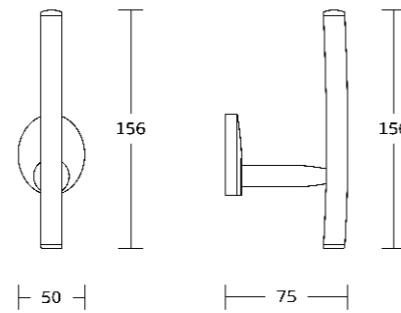

20337
Glass shelf
Material: Zinc alloy
Size: 600x60x150mm

20325B
Swivel towel bar
Material: Zinc alloy
Size: 475x60x33mm

20500series

20535
Robe hook
Material: Zinc alloy
Size: 70x60x50mm

20538
Tumbler holder
Material: Zinc alloy
Size: 70x95x110mm

20539
Soap dish
Material: Zinc alloy
Size: 132x60x120mm

20551
Soap basket
Material: Zinc alloy
Size: 130x65x115mm

20533
Toilet paper holder
Material: Zinc alloy
Size: 130x105x85mm

20550
Toilet brush holder
Material: Zinc alloy
Size: 115x380x155mm

20533D
Roll holder
Material: Zinc alloy
Size: 50x156x75mm

20538A
Soap dispenser
Material: Zinc alloy
Size: 68x120x160mm

20533B
Toilet paper holder
Material: Zinc alloy
Size: 180x130x75mm

20532
Towel ring
Material: Zinc alloy
Size: 235x160x60mm