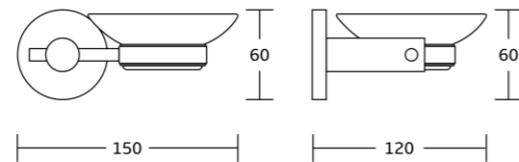

12800series

Chrome BN Gold Black Gun Metal

12835
Robe hook
Material: Zinc alloy
Size: 100x60x55mm

12839
Soap dish
Material: Zinc alloy
Size: 150x60x120mm

12838
Tumbler holder
Material: Zinc alloy
Size: 130x95x100mm