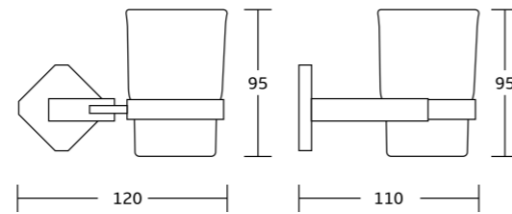

19238
Tumbler holder
Material: Brass steel
Size: 120x95x110mm