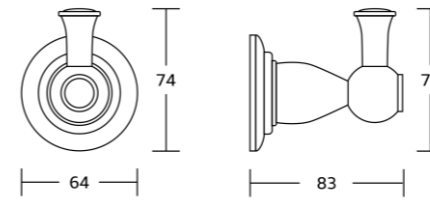

19835
Robe hook
Material: Zinc alloy
Size: 64x74x83mm