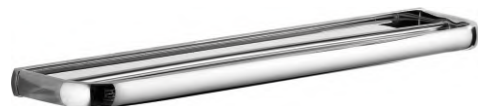

81325
Double towel bar
Material: Brass
Size: 580x28x110mm