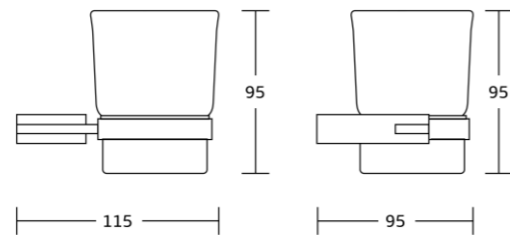

12038
Tumbler holder
Material: Zinc alloy
Size: 115x95x95mm