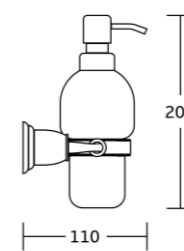

90700series

90725B
Swivel towel bar
Material: Brass
Size: 420x65x45mm

90800series

90835
Robe hook
Material: Brass
Size: 60x75x90mm

90839
Soap dish
Material: Brass
Size: 170x60x130mm

90838
Tumbler holder
Material: Brass
Size: 155x120x110mm

90838A
Soap dispenser
Material: Brass
Size: 155x200x110mm