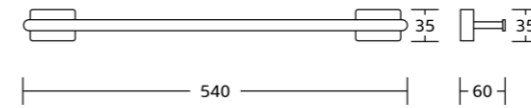

20724
Single towel bar
Material: Zinc alloy
Size: 540x60x35mm