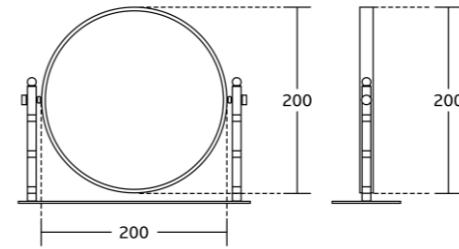

Face-painting Mirror

WT-1060
Face-painting Mirror
Material:Brass+SS 304
Size:200x200x200mm