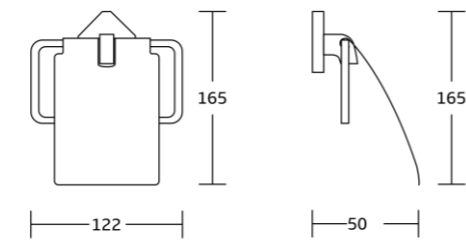

19124
Single towel bar
Material: Brass
Size: 630x35x70mm

19125
Double towel bar
Material: Brass
Size: 630x75x135mm

19200series

19235
Robe hook
Material: Brass
Size: 62x62x55mm

19238A
Soap dispenser
Material: Brass
Size: 150x140x100mm

19238
Tumbler holder
Material: Brass steel
Size: 120x95x110mm

19233
Toilet paper holder
Material: Brass
Size: 122x165x50mm

19251
Soap basket
Material: Brass
Size: 130x70x90mm

19250
Toilet brush holder
Material: Brass
Size: 150x380x75mm