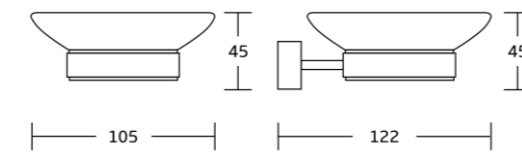

12339
Soap dish
Material: Zinc alloy
Size: 105x45x122mm