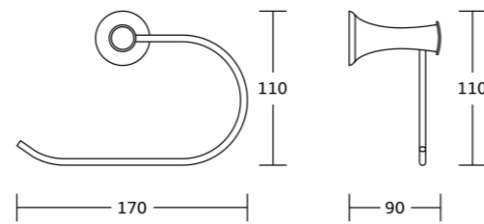

50333C
Toilet paper holder
Material: Zinc alloy
Size: 240x55x90mm