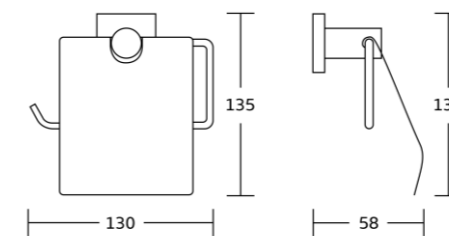

50932B
Towel ring
Material: Zinc alloy
Size: 215x155x58mm