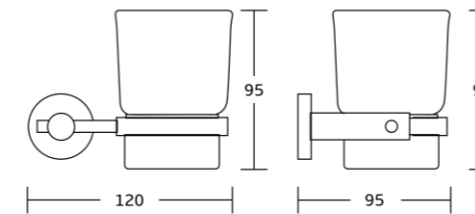

80525
Double towel bar
Material: Brass
Size: 625x70x108mm

80520
Towel shelf
Material: Brass
Size: 615x140x215mm

80537
Glass shelf
Material: Brass
Size: 520x55x140mm

80502
Double glass shelf
Material: Brass
Size: 430x390x75mm

80735
Robe hook
Material: Brass
Size: 80x65x52mm

80739
Soap dish
Material: Brass
Size: 145x115x57mm

80738
Tumbler holder
Material: Brass
Size: 120x95x95mm

80752
Double Tumbler holder
Material: Brass
Size: 200x96x93mm