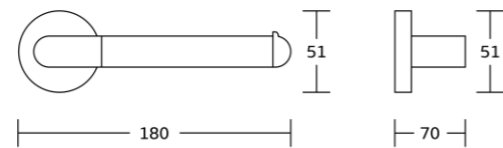

50550
Toilet brush holder
Material: Zinc alloy
Size: 115x370x140mm

50524
Single towel bar
Material: Zinc alloy
Size: 585x51x70mm

50525
Double towel bar
Material: Zinc alloy
Size: 585x51x110mm

50537
Glass shelf
Material: Zinc alloy
Size: 520x57x120mm