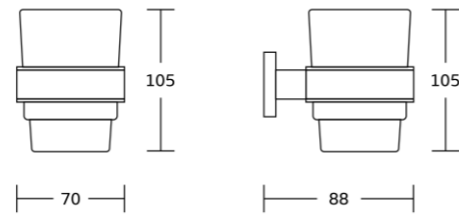

7024
Single towel bar
Material:Stainless steel 304
Size:615x55x80mm

7039
Soap dish
Material:Stainless steel 304
Size:105x50x120mm

7025
Double towel bar
Material:Stainless steel 304
Size:615x55x120mm

7033
Toilet paper holder
Material:Stainless steel 304
Size:170x55x70mm