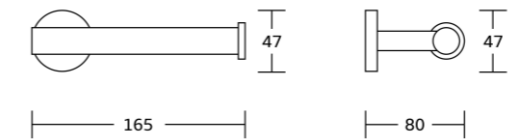

14824
Single towel bar
Material: Stainless steel 304
Size: 600x47x80mm