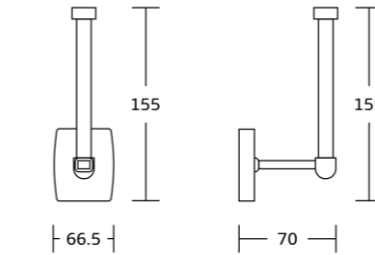

1933E
Toilet paper holder
Material: Zinc alloy
Size: 230x100x115mm

1900series

1950
Toilet brush holder
Material: Zinc alloy
Size: 115x370x130mm

1950B
Toilet brush holder
Material: Zinc alloy
Size: 235x370x135mm

1924
Single towel bar
Material: Zinc alloy
Size: 640x54x78mm

1925
Double towel bar
Material: Zinc alloy
Size: 670x64x125mm

1937
Glass shelf
Material: Zinc alloy
Size: 580x60x130mm

7500series

7535
Robe hook
Material: Zinc alloy
Size: 57x66.5x59mm

7533D
Toilet paper holder
Material: Zinc alloy
Size: 66.5x155x70mm

7538
Tumbler holder
Material: Zinc alloy
Size: 70x105x115mm

7538A
Soap dispenser
Material: Zinc alloy
Size: 70x145x115mm

7539
Soap dish
Material: Zinc alloy
Size: 110x66.5x130mm