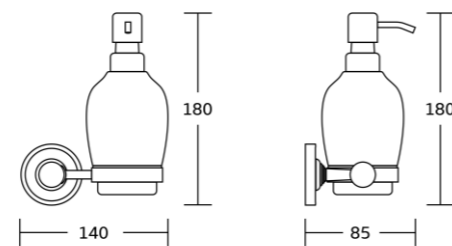

90735
Robe hook
Material: Brass
Size: 70x60x55mm

90739
Soap dish
Material: Brass
Size: 160x60x125mm

90738
Tumbler holder
Material: Brass
Size: 140x100x80mm

90738A
Soap dispenser
Material: Brass
Size: 140x180x85mm