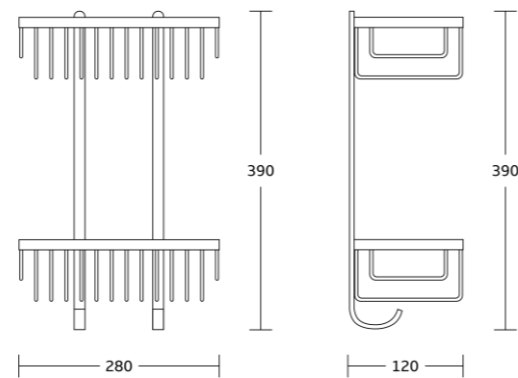

WT-526D
Double Corner Basket
Material: Brass
Size: 280x390x120mm

WT-534
Corner Shelf
Material: Brass
Size: 490x100x176mm