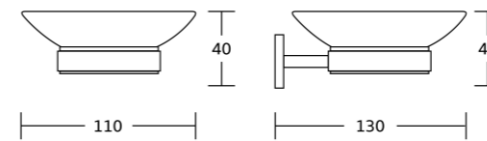

18851
 Soap basket
 Material: Brass
 Size: 200x65x105mm

18833
 Toilet paper holder
 Material: Brass
 Size: 180x60x55mm

18832
 Towel ring
 Material: Brass
 Size: 200x190x53mm

18800series

18824
Single towel bar
Material:Brass
Size:615x60x70mm

18825
Double towel bar
Material:Brass
Size:615x60x120mm

18820
Towel shelf
Material:Brass
Size:615x130x220mm

18837
Glass shelf
Material:Brass
Size:550x60x140mm

19100series

19135
Robe hook
Material:Brass
Size:60x35x70mm

19139
Soap dish
Material:Brass
Size:110x40x130mm

19138
Tumbler holder
Material:Brass
Size:67x95x115mm

19152
Double tumbler holder
Material:Brass
Size:200x95x115mm

19150
Toilet brush holder
Material: Brass
Size: 115x370x135mm