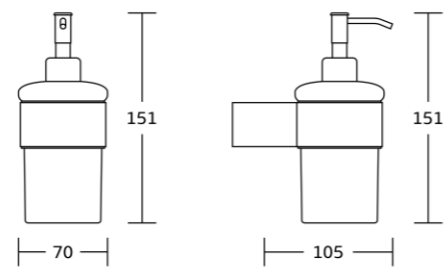

88238A
Soap dispenser
Material: Zinc alloy
Size: 70x151x105mm