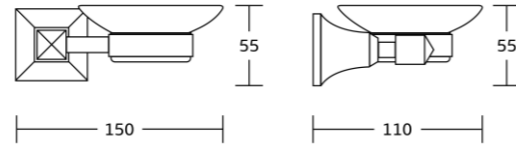

17338
Tumbler holder
Material: Zinc alloy
Size: 130x110x95mm