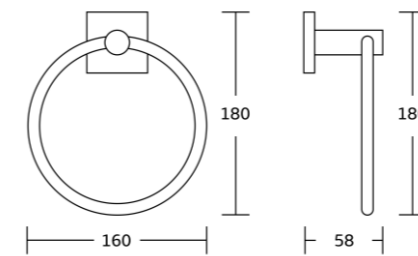

50950
Toilet brush holder
Material: Zinc alloy
Size: 100x375x125mm