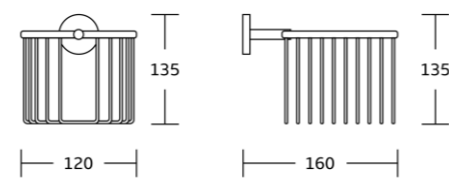

WT-8825
Toilet Paper & Roll Holder
Material:Stainless Steel 304
Size:120x135x160mm

Corner Basket

WT-506
Single Corner Basket
Material:Brass
Size:260x60x215mm

WT-506D
Double Corner Basket
Material:Brass
Size:260x340x215mm