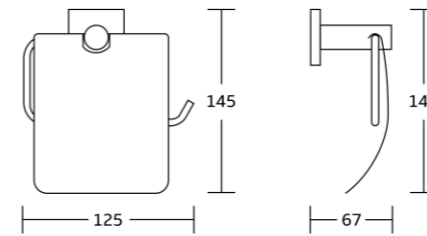

81833
Toilet paper holder
Material:Stainless steel 304
Size:125x145x67mm