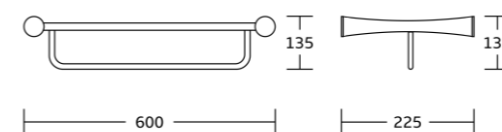

17133
Toilet paper holder
Material:Brass/Zinc Alloy
Size:178x40x75mm

17150
Toilet brush holder
Material:Brass/Zinc Alloy
Size:165x125x370mm

17132
Towel ring
Material:Brass/Zinc Alloy
Size:185x77x195mm

17124
Single towel bar
Material:Brass/Zinc Alloy
Size:595x75x40mm

17125
Double towel bar
Material:Brass/Zinc Alloy
Size:595x110x40mm

17120
Towel shelf
Material:Brass/Zinc Alloy
Size:600x225x135mm

17200series

Chrome BN Gold Black Gun Metal

17235
Robe hook
Material: Brass
Size: 75x43x60mm