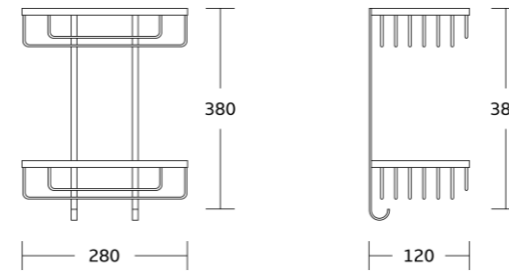

Corner Basket

WT-526
Single Corner Basket
Material: Brass
Size: 280x80x120mm

WT-526D
Double Corner Basket
Material: Brass
Size: 280x390x120mm

WT-534
Corner Shelf
Material: Brass
Size: 490x100x176mm

Corner Basket

WT-823
Single Corner Basket
Material: Brass
Size: 280x70x120mm

WT-823D
Double Corner Basket
Material: Brass
Size: 280x380x120mm

WT-34512
Single Corner Basket
Material: Brass
Size: 300x62x210mm

WT-34512D
Double Corner Basket
Material: Brass
Size: 300x400x210mm