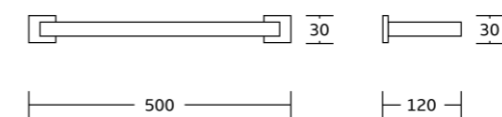

7000series

Chrome BN Gold Black Gun Metal

7035
Robe hook
Material:Stainless steel 304
Size:55x55x70mm

7050
Toilet brush holder
Material:Stainless steel 304
Size:147x360x135mm

7038
Tumbler holder
Material:Stainless steel 304
Size:70x105x88mm

7039
Soap dish
Material:Stainless steel 304
Size:105x50x120mm

7033
Toilet paper holder
Material:Stainless steel 304
Size:170x55x70mm

7032
Towel ring
Material:Stainless steel 304
Size:230x55x70mm