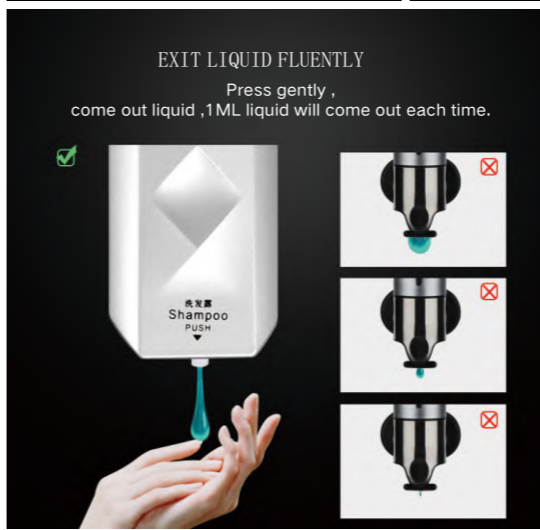

EXIT LIQUID FLUENTLY
Press gently ,
come out liquid ,1ML liquid will come out each time.