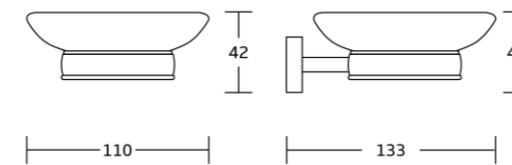

12825B
Swivel towel bar
Material: Zinc alloy
Size: 475x63x37mm

12837
Glass shelf
Material: Zinc alloy
Size: 520x70x140mm

12900series

12935
Robe hook
Material: Zinc alloy
Size: 70x42x62mm

12939
Soap dish
Material: Zinc alloy
Size: 110x42x133mm

12938
Tumbler holder
Material: Zinc alloy
Size: 70x96x115mm

12952
Double tumbler holder
Material: Zinc alloy
Size: 160x97x107mm

12900series

12932
Towel ring
Material: Zinc alloy
Size: 160x170x48mm

12933
Toilet paper holder
Material: Zinc alloy
Size: 135x120x48mm