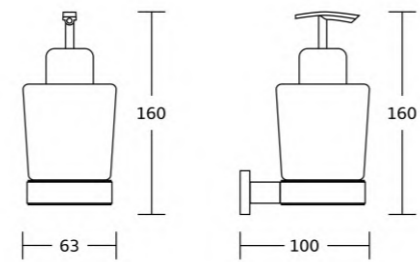

17337
Glass shelf
Material: Zinc alloy
Size: 520x90x130mm

17600series

17635
Robe hook
Material: Zinc alloy
Size: 60x40x50mm

17638
Tumbler holder
Material: Zinc alloy
Size: 63x110x100mm

17638A
Soap dispenser
Material: Zinc alloy
Size: 63x160x100mm