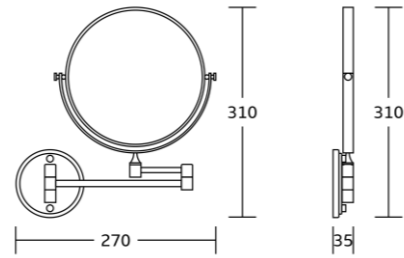

WT-1096
Face-painting Mirror
Material: Brass+SS 304
Size: 218x304mm