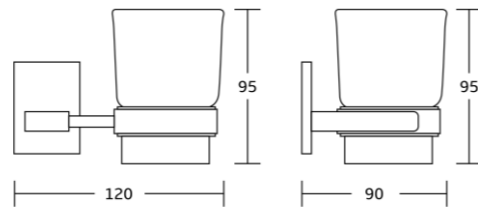

18838
Tumbler holder
Material: Brass
Size: 120x95x90mm