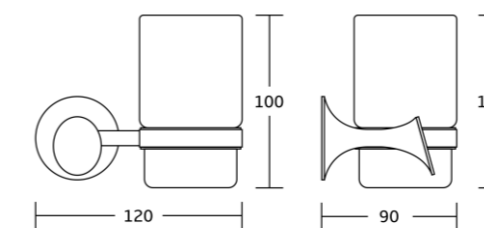

51138
Tumbler holder
Material: Zinc alloy
Size: 120x100x90mm