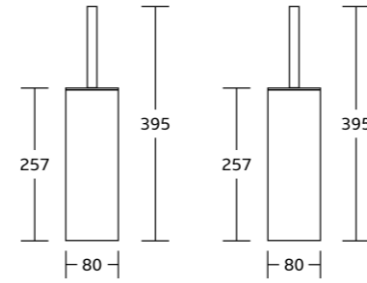

Toilet brush holder

WT-772
Toilet brush holder
Material: Aluminium
Size: 257x80x395mm