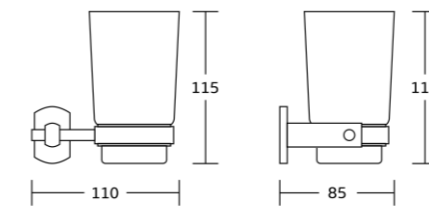

19637
Glass shelf
Material: Brass
Size: 420x45x132mm

80200series

Chrome BN Gold Black Gun Metal

80235
Robe hook
Material: Brass
Size: 80x45x55mm

80239
Soap dish
Material: Brass
Size: 115x40x115mm

80238
Tumbler holder
Material: Brass
Size: 110x115x85mm

80252
Double tumbler holder
Material: Brass
Size: 195x115x85mm

80200series

Chrome BN Gold Black Gun Metal

80250
Toilet brush holder
Material: Brass
Size: 160x380x120mm

80232
Towel ring
Material: Brass
Size: 160x175x50mm