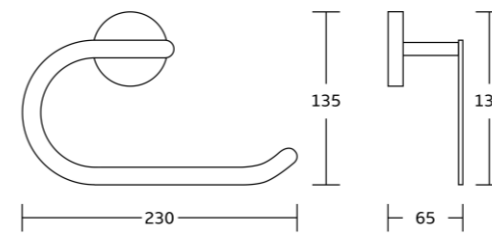

12325
Double towel bar
Material: Zinc alloy
Size: 540x32x120mm

12337
Glass shelf
Material: Zinc alloy
Size: 575x47x125mm

12600series

12635
Robe hook
Material: Zinc alloy
Size: 90x52x43mm

12638A
Soap dispenser
Material: Zinc alloy
Size: 68x113x105mm

12638
Tumbler holder
Material: Zinc alloy
Size: 66x95x110mm

12639
Soap dish
Material: Zinc alloy
Size: 110x50x130mm

12651
Soap basket
Material: Zinc alloy
Size: 130x55x120mm

12650
Toilet brush holder
Material: Zinc alloy
Size: 115x380x130mm

12632
Towel ring
Material: Zinc alloy
Size: 230x135x65mm

12633
Toilet paper holder
Material: Zinc alloy
Size: 180x50x65mm

12624
Single towel bar
Material: Zinc alloy
Size: 540x50x65mm

12625
Double towel bar
Material: Zinc alloy
Size: 540x50x125mm