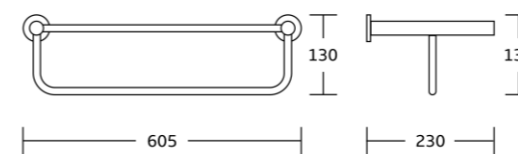

8700series

Chrome BN Gold Black Gun Metal

8735
Robe hook
Material:Stainless steel 304
Size:54x60x65mm

8738
Tumbler holder
Material:Stainless steel 304
Size:125x100x90mm

8738A
Soap dispenser
Material:Stainless steel 304
Size:130x160x105mm

8739
Soap dish
Material:Stainless steel 304
Size:150x65x125mm

8732
Towel ring
Material:Stainless steel 304
Size:160x180x65mm

8733
Toilet paper holder
Material:Stainless steel 304
Size:130x140x65mm

8750
Toilet brush holder
Material:Stainless steel 304
Size:115x365x140mm

8725
Double towel bar
Material:Stainless steel 304
Size:605x54x130mm