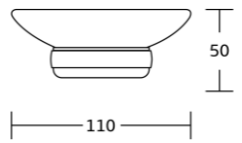

3133
Toilet paper holder
Material: Zinc alloy
Size: 135x145x55mm

3124
Single towel bar
Material: Zinc alloy
Size: 620x60x67mm

13800series

13835
Robe hook
Material: Zinc alloy
Size: 64x42.5x58mm

13839
Soap dish
Material: Zinc alloy
Size: 110x50x125mm