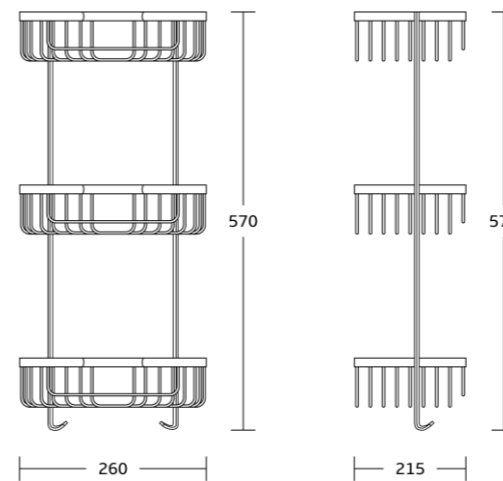

WT-8825
Toilet Paper & Roll Holder
Material:Stainless Steel 304
Size:120x135x160mm

Corner Basket

WT-506
Single Corner Basket
Material:Brass
Size:260x60x215mm

WT-506D
Double Corner Basket
Material:Brass
Size:260x340x215mm