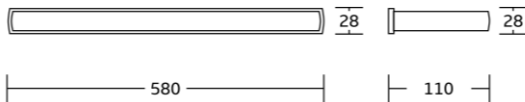

81320
Towel shelf
Material: Brass
Size: 590x170x215mm