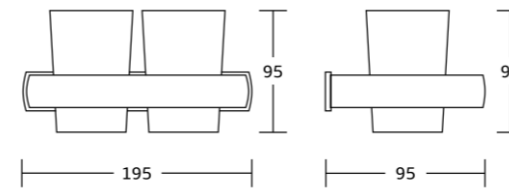

80725
Double towel bar
Material: Brass
Size: 625x120x52mm

80720
Towel shelf
Material: Brass
Size: 625x210x130mm

81300series

81335
Robe hook
Material: Brass
Size: 30x60x55mm

81352
Double tumbler holder
Material: Brass
Size: 195x95x95mm