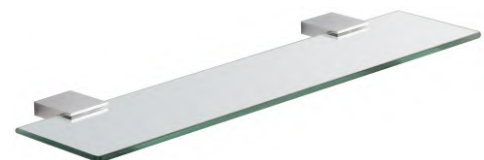

12038A
Soap dispenser
Material: Zinc alloy
Size: 115x150x95mm

12000series

12050
Toilet brush and holder
Material: Zinc alloy
Size: 150x360x110mm

12024
Single towel bar
Material: Zinc alloy
Size: 580x15x55mm

12025
Double towel bar
Material: Zinc alloy
Size: 590x13x125mm

12037
Glass shelf
Material: Zinc alloy
Size: 520x40x145mm

12300series

12335
Robe hook
Material: Zinc alloy
Size: 90x32x58mm

12338
Tumbler holder
Material: Zinc alloy
Size: 68x97x108mm