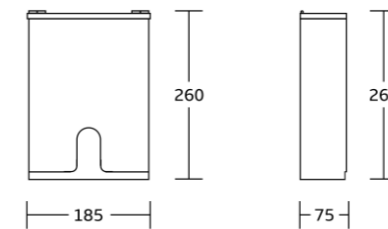

Toilet Paper & Roll Holder

WT-8801
Toilet Paper & Roll Holder
Material:Stainless Steel 304
Size:185x260x75mm