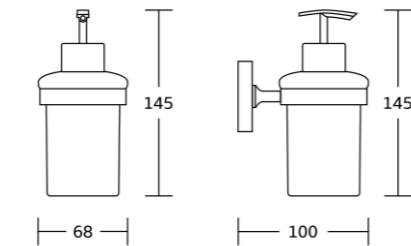

18000series

18035
Robe hook
Material: Zinc alloy
Size: 50x65x50mm

18038
Tumbler holder
Material: Zinc alloy
Size: 68x100x105mm

18038A
Soap dispenser
Material: Zinc alloy
Size: 68x145x100mm

18039
Soap dish
Material: Zinc alloy
Size: 110x52x125mm