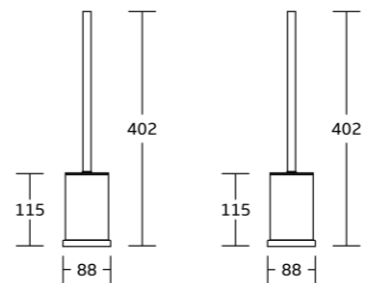

Toilet brush holder

WT-772
Toilet brush holder
Material: Aluminium
Size: 257x80x395mm

WT-881
Toilet brush holder
Material: Aluminium
Size: 170x88x460mm

WT-882
Toilet brush holder
Material: Aluminium
Size: 115x88x402mm