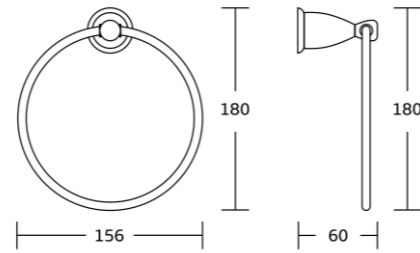

19824
Single towel bar
Material: Zinc alloy
Size: 650x64x83mm

21700series

21735
Robe hook
Material: Zinc alloy
Size: 54x85x100mm

21732
Towel ring
Material: Zinc alloy
Size: 156x180x60mm

21733C
Toilet paper holder
Material: Zinc alloy
Size: 178x54x82mm