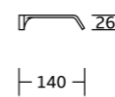

27050
Toilet brush holder
Material: Zinc alloy
Size: 135x350x122mm