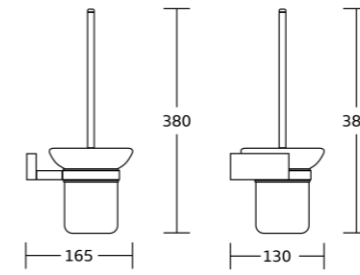

19538
Tumbler holder
Material: Brass
Size: 125x105x110mm

19532
Towel ring
Material: Brass
Size: 170x190x90mm

19524
Single towel bar
Material: Brass
Size: 625x48x90mm

19525
Double towel bar
Material: Brass
Size: 625x48x123mm

19520
Towel shelf
Material: Brass
Size: 610x140x220mm

19537
Glass shelf
Material: Brass
Size: 540x65x140mm

19600series

Chrome BN Gold Black Gun Metal

19635
Robe hook
Material: Brass
Size: 85x30x50mm

19639
Soap dish
Material: Brass
Size: 135x40x115mm

19638
Tumbler holder
Material: Brass
Size: 115x95x100mm

19652
Double tumbler holder
Material: Brass
Size: 230x95x72mm

19638A
Soap dispenser
Material: Brass
Size: 120x145x90mm

19650
Toilet brush holder
Material: Brass
Size: 165x380x130mm