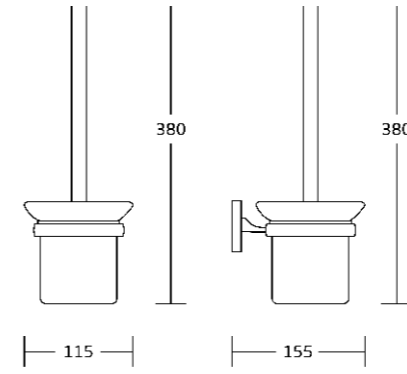

20250
Toilet brush holder
Material: Zinc alloy
Size: 93x380x129mm

20232
Towel ring
Material: Zinc alloy
Size: 190x170x40mm

20224
Single towel bar
Material: Zinc alloy
Size: 630x50x73mm

20225
Double towel bar
Material: Zinc alloy
Size: 645x70x115mm

20237
Glass shelf
Material: Zinc alloy
Size: 520x55x140mm

20300series

20335
Robe hook
Material: Zinc alloy
Size: 70x60x50mm

20338
Tumbler holder
Material: Zinc alloy
Size: 70x95x110mm

20339
Soap dish
Material: Zinc alloy
Size: 135x60x120mm

20333
Toilet paper holder
Material: Zinc alloy
Size: 130x105x85mm

20350
Toilet brush holder
Material: Zinc alloy
Size: 115x380x155mm

20338A
Soap dispenser
Material: Zinc alloy
Size: 68x160x120mm

20333B
Toilet paper holder
Material: Zinc alloy
Size: 180x130x70mm