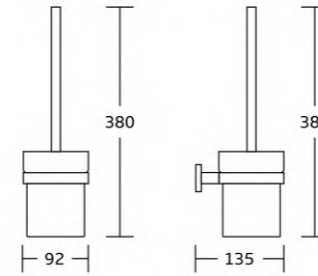

17639
Soap dish
Material: Zinc alloy
Size: 102x52x120mm