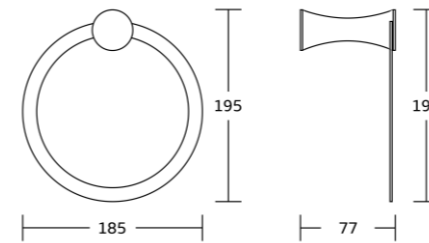

17150
Toilet brush holder
Material:Brass/Zinc Alloy
Size:165x125x370mm