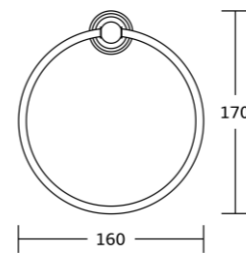

13833
Toilet paper holder
Material: Zinc alloy
Size: 136x135x60mm