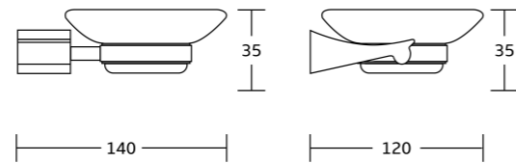

50639
Soap dish
Material: Zinc alloy
Size: 140x35x120mm