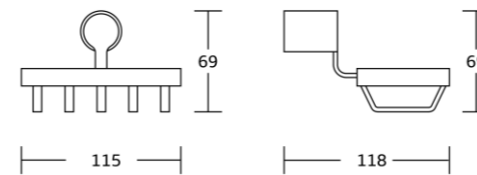

88300series

88324
Single towel bar
Material: Zinc alloy
Size: 595x28x50mm

88325
Double towel bar
Material: Zinc alloy
Size: 595x28x100mm