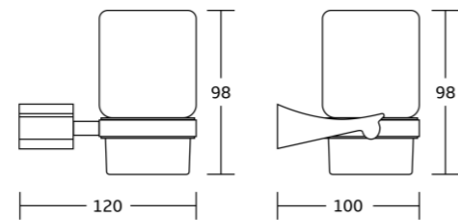

50638
Tumbler holder
Material: Zinc alloy
Size: 120x98x100mm

50652
Double tumbler holder
Material: Zinc alloy
Size: 200x98x100mm