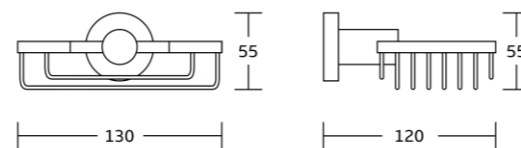

12650
Toilet brush holder
Material: Zinc alloy
Size: 115x380x130mm