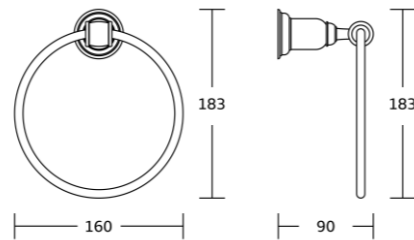

15600series

15635
Robe hook
Material: Zinc alloy
Size: 55x70x90mm

15632
Towel ring
Material: Zinc alloy
Size: 160x183x90mm

15633B
Toilet paper holder
Material: Zinc alloy
Size: 150x125x100mm

15633C
Toilet paper holder
Material: Zinc alloy
Size: 210x55x90mm

15624
Single towel bar
Material: Zinc alloy
Size: 659x55x90mm

15700series

15735
Robe hook
Material: Zinc alloy
Size: 55x55x50mm

15732
Towel ring
Material: Zinc alloy
Size: 160x187x75mm

15733B
Toilet paper holder
Material: Zinc alloy
Size: 150x125x100mm

15733C
Toilet paper holder
Material: Zinc alloy
Size: 240x55x75mm