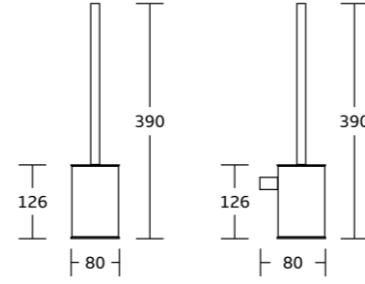

WT-855
Toilet brush holder
Material:Stainless Steel
Size:145x80x440mm