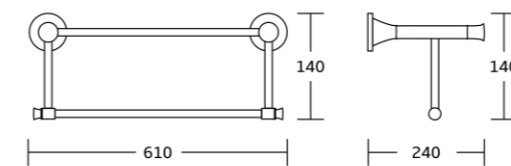

85700series

85735
Robe hook
Material: Brass
Size: 90x97x83mm

85739
Soap dish
Material: Brass
Size: 160x70x120mm

85738
Tumbler holder
Material: Brass
Size: 140x105x105mm

85752
Double tumbler holder
Material: Brass
Size: 250x105x120mm

85733
Toilet paper holder
Material: Brass
Size: 140x150x83mm

85750
Toilet brush holder
Material: Brass
Size: 160x380x115mm

85732
Towel ring
Material: Brass
Size: 158x170x83mm

85724
Single towel bar
Material: Brass
Size: 610x65x83mm

85725
Double towel bar
Material: Brass
Size: 610x65x133mm

85720
Towel shelf
Material: Brass
Size: 610x140x240mm

88100series

88135
Robe hook
Material: Brass
Size: 32x55x38mm

88139
Soap dish
Material: Brass
Size: 140x50x130mm