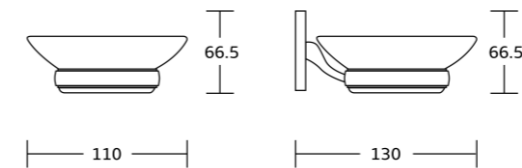

1933E
Toilet paper holder
Material: Zinc alloy
Size: 230x100x115mm

1900series

1950
Toilet brush holder
Material: Zinc alloy
Size: 115x370x130mm

1950B
Toilet brush holder
Material: Zinc alloy
Size: 235x370x135mm

1924
Single towel bar
Material: Zinc alloy
Size: 640x54x78mm

1925
Double towel bar
Material: Zinc alloy
Size: 670x64x125mm

1937
Glass shelf
Material: Zinc alloy
Size: 580x60x130mm

7500series

7535
Robe hook
Material: Zinc alloy
Size: 57x66.5x59mm

7533D
Toilet paper holder
Material: Zinc alloy
Size: 66.5x155x70mm

7538
Tumbler holder
Material: Zinc alloy
Size: 70x105x115mm

7538A
Soap dispenser
Material: Zinc alloy
Size: 70x145x115mm

7539
Soap dish
Material: Zinc alloy
Size: 110x66.5x130mm