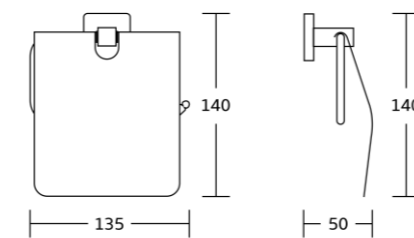

15333
Toilet paper holder
Material:Stainless steel 304
Size:135x140x50mm