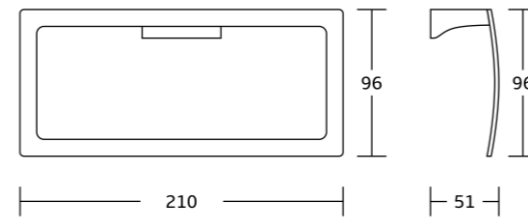

27000series

27035
Robe hook
Material: Zinc alloy
Size: 25x100x54mm

27038
Tumbler holder
Material: Zinc alloy
Size: 124x95x104mm

27038A
Soap dispenser
Material: Zinc alloy
Size: 124x160x104mm

27039
Soap dish
Material: Zinc alloy
Size: 135x50x116mm

27050
Toilet brush holder
Material: Zinc alloy
Size: 135x350x122mm

27033
Toilet paper holder
Material: Zinc alloy
Size: 205x26x75mm

27032
Towel ring
Material: Zinc alloy
Size: 210x96x51mm

27024
Single towel bar
Material: Zinc alloy
Size: 655x26x75mm

27025
Double towel bar
Material: Zinc alloy
Size: 667x26x140mm