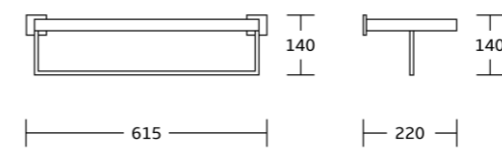

7024
Single towel bar
Material:Stainless steel 304
Size:615x55x80mm

7039
Soap dish
Material:Stainless steel 304
Size:105x50x120mm

7025
Double towel bar
Material:Stainless steel 304
Size:615x55x120mm

7033
Toilet paper holder
Material:Stainless steel 304
Size:170x55x70mm

7020
Towel shelf
Material:Stainless steel 304
Size:615x140x220mm

7032
Towel ring
Material:Stainless steel 304
Size:230x55x70mm

7037
Glass shelf
Material:Stainless steel 304
Size:500x30x120mm

8700series

Chrome BN Gold Black Gun Metal