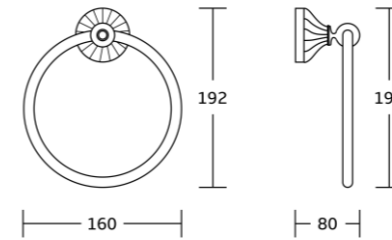

11132
Towel ring
Material: Zinc alloy
Size: 160x192x80mm