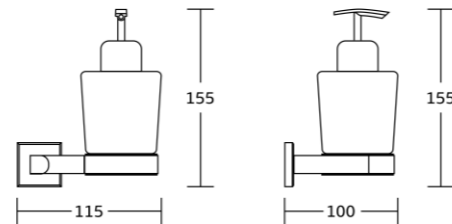

17238A
Soap dispenser
Material: Brass
Size: 115x155x100mm