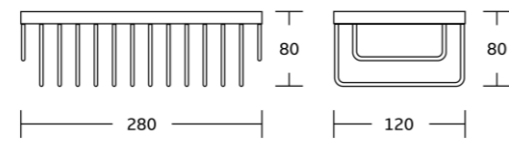

Corner Basket

WT-526
Single Corner Basket
Material: Brass
Size: 280x80x120mm

WT-526D
Double Corner Basket
Material: Brass
Size: 280x390x120mm

WT-534
Corner Shelf
Material: Brass
Size: 490x100x176mm

Corner Basket

WT-823
Single Corner Basket
Material: Brass
Size: 280x70x120mm

WT-823D
Double Corner Basket
Material: Brass
Size: 280x380x120mm

WT-34512
Single Corner Basket
Material: Brass
Size: 300x62x210mm

WT-34512D
Double Corner Basket
Material: Brass
Size: 300x400x210mm