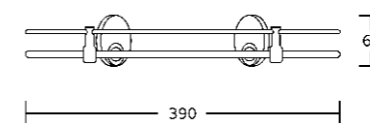

20524
Single towel bar
Material: Zinc alloy
Size: 615x60x100mm

20525
Double towel bar
Material: Zinc alloy
Size: 615x65x155mm

20525B
Swivel towel bar
Material: Zinc alloy
Size: 470x65x33mm

20537
Glass shelf
Material: Zinc alloy
Size: 600x60x150mm