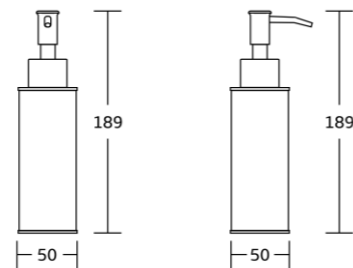

HSD-F7007

HSD-F7007-2

HSD-F7001

HSD-F7001-2

Soap Dispenser

WT-621
Soap Dispenser
Material:Stainless Steel
Size:50x189mm

WT-622
Soap Dispenser
Material:Stainless Steel
Size:50x189mm

WT-627
Soap Dispenser
Material:Stainless Steel
Size:50x189mm