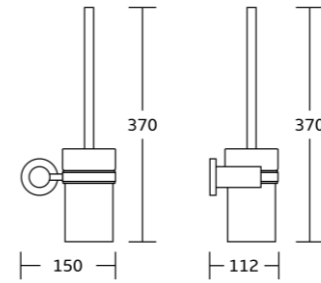

50138A
Soap dispenser
Material: Zinc alloy
Size: 130x175x105mm