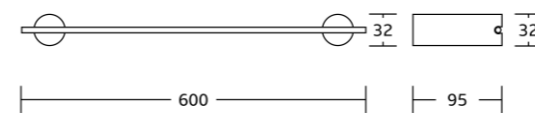

88125
Double towel bar
Material: Brass
Size: 600x32x95mm