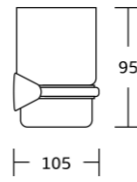

88824
 Single towel bar
 Material: Stainless steel 304
 Size: 600x75x20mm

88825
 Double towel bar
 Material: Stainless steel 304
 Size: 600x120x20mm

88820
 Towel shelf
 Material: Stainless steel 304
 Size: 600x210x20mm

88837
 Glass shelf
 Material: Stainless steel 304
 Size: 500x120x20mm

1600series

1635
Robe hook
Material: Zinc alloy
Size: 36x108x49mm

1635-B
Robe hook
Material: Zinc alloy
Size: 68x108x49mm

1638
Tumbler holder
Material: Zinc alloy
Size: 175x95x105mm

1638A
Soap dispenser
Material: Zinc alloy
Size: 175x170x100mm

1639
Soap dish
Material: Zinc alloy
Size: 210x35x110mm

1651
Soap basket
Material: Zinc alloy
Size: 145x110x120mm

1650
Toilet brush holder
Material: Zinc alloy
Size: 195x370x115mm