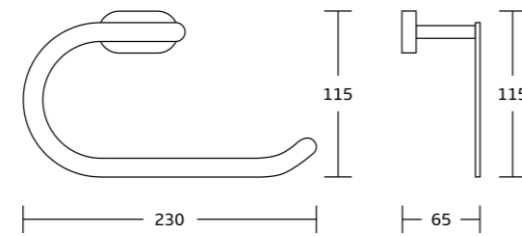

12025
Double towel bar
Material: Zinc alloy
Size: 590x13x125mm

12037
Glass shelf
Material: Zinc alloy
Size: 520x40x145mm

12300series

12335
Robe hook
Material: Zinc alloy
Size: 90x32x58mm

12338
Tumbler holder
Material: Zinc alloy
Size: 68x97x108mm

12338A
Soap dispenser
Material: Zinc alloy
Size: 70x140x105mm

12339
Soap dish
Material: Zinc alloy
Size: 105x45x122mm

12300series

12351
Soap basket
Material: Zinc alloy
Size: 130x45x120mm

12333
Toilet paper holder
Material: Zinc alloy
Size: 135x132x62mm

12332
Towel ring
Material: Zinc alloy
Size: 230x115x65mm

12333D
Roll holder
Material: Zinc alloy
Size: 180x35x60mm

12350
Toilet brush holder
Material: Zinc alloy
Size: 115x365x142mm

12324
Single towel bar
Material: Zinc alloy
Size: 540x32x65mm