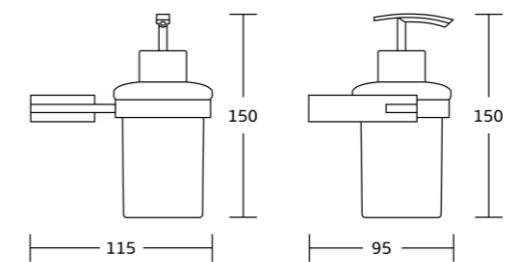

12039
Soap dish
Material: Zinc alloy
Size: 145x35x115mm

12033D
Spare Paper Holder
Material: Zinc alloy
Size: 200x23.5x47mm

12032
Towel ring
Material: Zinc alloy
Size: 210x130x53mm

12033
Toilet paper holder
Material: Zinc alloy
Size: 180x100x70mm