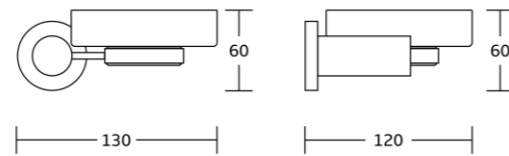

50138
Tumbler holder
Material: Zinc alloy
Size: 115x100x110mm