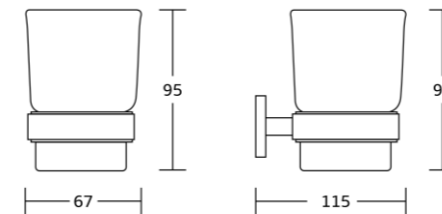

18825
Double towel bar
Material:Brass
Size:615x60x120mm

18820
Towel shelf
Material:Brass
Size:615x130x220mm

18837
Glass shelf
Material:Brass
Size:550x60x140mm

19100series

19135
Robe hook
Material:Brass
Size:60x35x70mm

19139
Soap dish
Material:Brass
Size:110x40x130mm

19138
Tumbler holder
Material:Brass
Size:67x95x115mm

19152
Double tumbler holder
Material:Brass
Size:200x95x115mm

19150
Toilet brush holder
Material: Brass
Size: 115x370x135mm