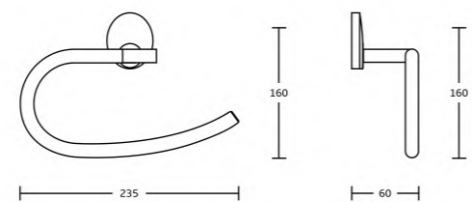

20533D
Roll holder
Material: Zinc alloy
Size: 50x156x75mm

20538A
Soap dispenser
Material: Zinc alloy
Size: 68x120x160mm

20533B
Toilet paper holder
Material: Zinc alloy
Size: 180x130x75mm

20532
Towel ring
Material: Zinc alloy
Size: 235x160x60mm

20524
Single towel bar
Material: Zinc alloy
Size: 615x60x100mm

20525
Double towel bar
Material: Zinc alloy
Size: 615x65x155mm

20525B
Swivel towel bar
Material: Zinc alloy
Size: 470x65x33mm

20537
Glass shelf
Material: Zinc alloy
Size: 600x60x150mm