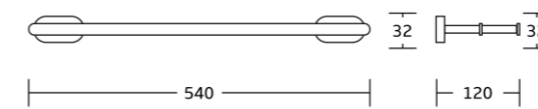

12332
Towel ring
Material: Zinc alloy
Size: 230x115x65mm

12333D
Roll holder
Material: Zinc alloy
Size: 180x35x60mm

12350
Toilet brush holder
Material: Zinc alloy
Size: 115x365x142mm

12324
Single towel bar
Material: Zinc alloy
Size: 540x32x65mm