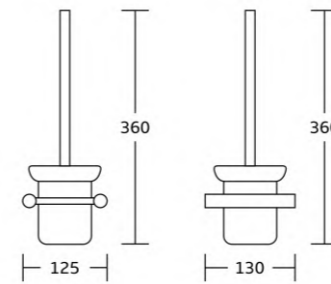

14732
Towel ring
Material:Stainless steel 304
Size:160x85x60mm