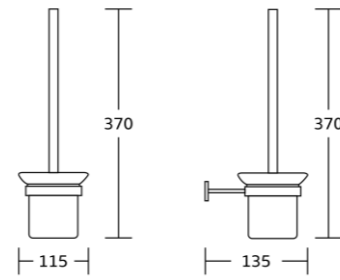

19139
Soap dish
Material:Brass
Size:110x40x130mm

19138
Tumbler holder
Material:Brass
Size:67x95x115mm

19152
Double tumbler holder
Material:Brass
Size:200x95x115mm

19150
Toilet brush holder
Material: Brass
Size: 115x370x135mm

19138A
Soap dispenser
Material: Brass
Size: 63x140x100mm

19133
Toilet paper holder
Material: Brass
Size: 135x105x70mm

19132
Towel ring
Material: Brass
Size: 206x140x70mm

19100series

19133D
Toilet paper holder
Material: Brass
Size: 150x35x70mm