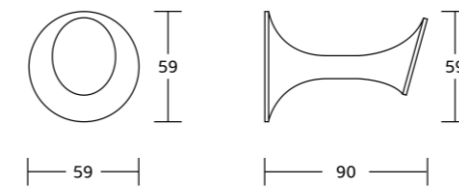

50925
Double Towel Bar
Material: Zinc alloy
Size: 645x51.5x120mm

50937
Glass Shelf
Material: Zinc alloy
Size: 520x60x135mm

51100series

51135
Robe hook
Material: Zinc alloy
Size: 59x59x90mm

51139
Soap dish
Material: Zinc alloy
Size: 140x59x115mm