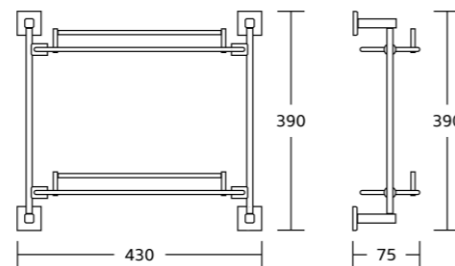

80533
Toilet paper holder
Material: Brass
Size: 145x150x50mm

80532
Towel ring
Material: Brass
Size: 160x180x50mm

80525B
Swivel towel bar
Material: Brass
Size: 415x52x35mm

80524
Single towel bar
Material: Brass
Size: 625x50x80mm

80525
Double towel bar
Material: Brass
Size: 625x70x108mm

80520
Towel shelf
Material: Brass
Size: 615x140x215mm

80537
Glass shelf
Material: Brass
Size: 520x55x140mm

80502
Double glass shelf
Material: Brass
Size: 430x390x75mm

80735
Robe hook
Material: Brass
Size: 80x65x52mm

80739
Soap dish
Material: Brass
Size: 145x115x57mm

80738
Tumbler holder
Material: Brass
Size: 120x95x95mm

80752
Double Tumbler holder
Material: Brass
Size: 200x96x93mm