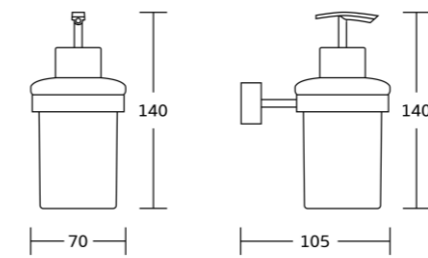

12025
Double towel bar
Material: Zinc alloy
Size: 590x13x125mm

12037
Glass shelf
Material: Zinc alloy
Size: 520x40x145mm

12300series

12335
Robe hook
Material: Zinc alloy
Size: 90x32x58mm

12338
Tumbler holder
Material: Zinc alloy
Size: 68x97x108mm