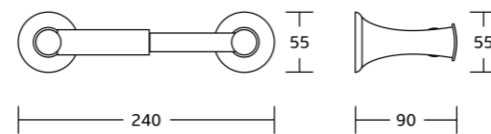

50324
Single towel bar
Material: Zinc alloy
Size: 630x55x90mm