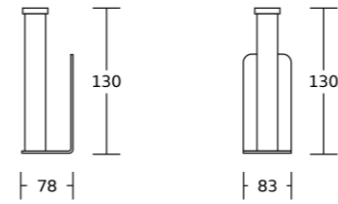

WT-1199
Toilet Paper & Roll Holder
Material:Stainless Steel 304
Size:78x130x83mm