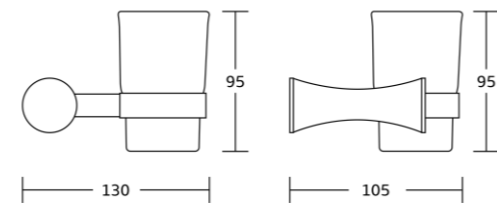

PROFESSIONAL FOCUS ON CREATING
FASHIONABLE BATHROOM

17100series

17135
Robe hook
Material:Brass/Zinc Alloy
Size:40x65x75mm

17139
Soap dish
Material:Brass/Zinc Alloy
Size:155x55x130mm

17138
Tumbler holder
Material:Brass/Zinc Alloy
Size:130x95x105mm