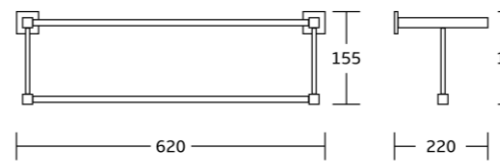

21120
Towel shelf
Material:Zinc alloy
Size:620x155x220mm