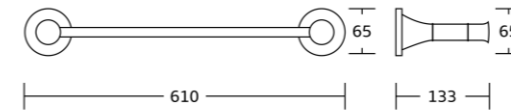

85733
Toilet paper holder
Material: Brass
Size: 140x150x83mm

85750
Toilet brush holder
Material: Brass
Size: 160x380x115mm

85732
Towel ring
Material: Brass
Size: 158x170x83mm

85724
Single towel bar
Material: Brass
Size: 610x65x83mm