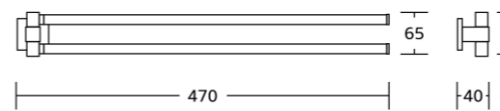

21125B
Swivel towel bar
Material:Zinc alloy
Size:470x65x40mm