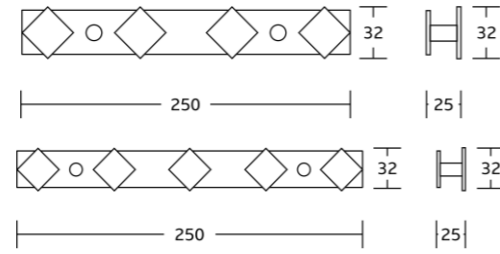

WT-926
Hooks
Material: Brass
Size: 190/250/350x30x40mm