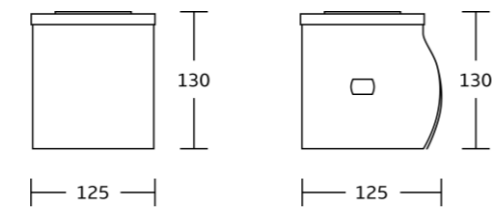

WT-6609
Toilet Paper & Roll Holder
Material:Stainless Steel 304
Size:300x160x55mm