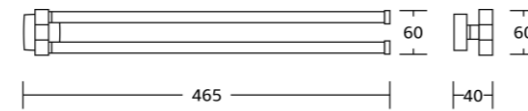

18137
Glass shelf
Material: Zinc alloy
Size: 520x44x130mm