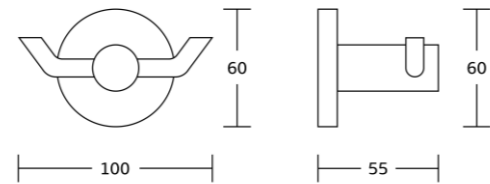

12800series

Chrome BN Gold Black Gun Metal

12835
Robe hook
Material: Zinc alloy
Size: 100x60x55mm