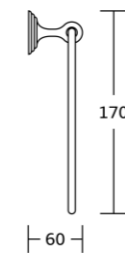

13833
Toilet paper holder
Material: Zinc alloy
Size: 136x135x60mm