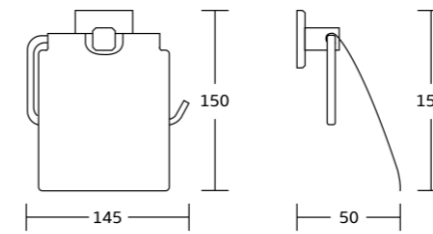

80237
Glass shelf
Material: Brass
Size: 520x70x147mm

80202
Double glass shelf
Material: Brass
Size: 390x390x125mm

PROFESSIONAL
BATHROOM BRAND FROM EUROPE

80500series

80535
Robe hook
Material: Brass
Size: 75x45x60mm

80539
Soap dish
Material: Brass
Size: 140x60x120mm

80538
Tumbler holder
Material: Brass
Size: 125x115x85mm

80552
Double tumbler holder
Material: Brass
Size: 200x100x90mm

80550
Toilet brush holder
Material: Brass
Size: 160x380x115mm