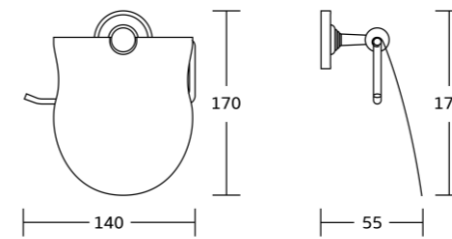

90750
Toilet brush holder
Material: Brass
Size: 165x390x120mm