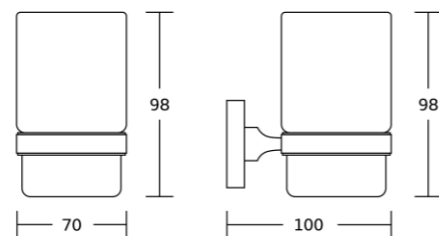

50938
Tumbler holder
Material: Zinc alloy
Size: 70x98x100mm