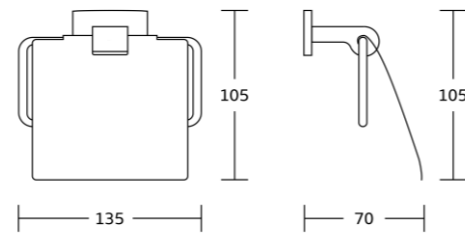

19100series

19133D
Toilet paper holder
Material: Brass
Size: 150x35x70mm

19124
Single towel bar
Material: Brass
Size: 630x35x70mm

19125
Double towel bar
Material: Brass
Size: 630x75x135mm