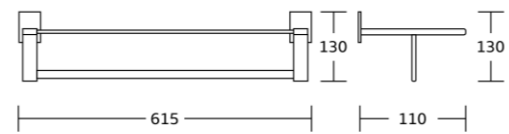

18837
Glass shelf
Material:Brass
Size:550x60x140mm