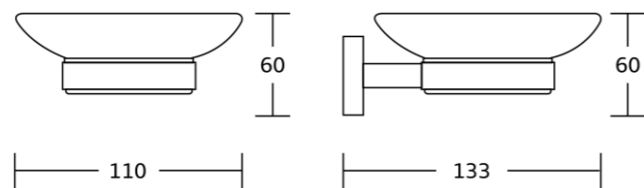

50838
Tumbler holder
Material: Zinc alloy
Size: 68x96x115mm