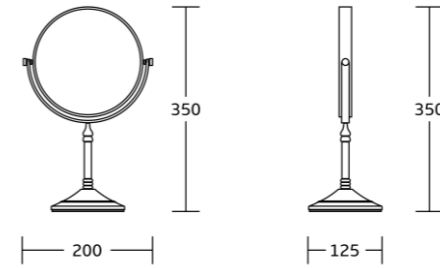

WT-1072
Face-painting Mirror
Material:Brass+SS 304
Size:200x350x125mm