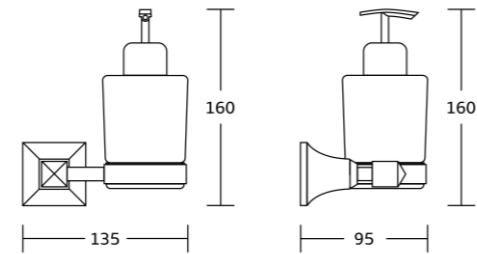

17338A
Soap dispenser
Material: Zinc alloy
Size: 135x160x95mm