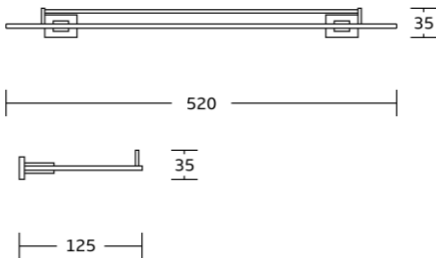

17600series

17624
Single towel bar
Material: Zinc alloy
Size: 540x40x70mm

17625
Double towel bar
Material: Zinc alloy
Size: 540x40x110mm

17620
Towel shelf
Material: Zinc alloy
Size: 560x180x220mm

17637
Glass shelf
Material: Zinc alloy
Size: 520x35x125mm