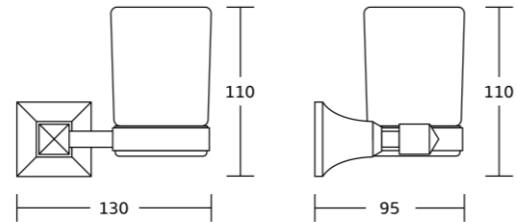

17338
Tumbler holder
Material: Zinc alloy
Size: 130x110x95mm