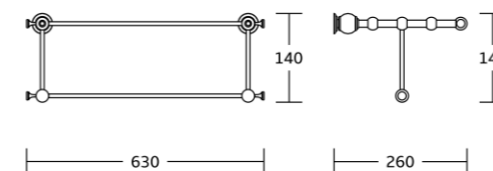

11320
Towel shelf
Material: Brass
Size: 630x140x260mm

11500series

11535
Robe hook
Material: Brass
Size: 100x120x100mm

11538
Tumbler holder
Material: Brass
Size: 180x105x120mm

11538A
Soap dispenser
Material: Brass
Size: 180x210x130mm

11539
Soap dish
Material: Brass
Size: 180x60x130mm

11500series

11550
Toilet brush holder
Material: Brass
Size: 145x380x140mm

11552
Double tumbler holder
Material: Brass
Size: 190x105x120mm

11533
Toilet paper holder
Material: Brass
Size: 140x170x100mm

11532
Towel ring
Material: Brass
Size: 160x205x100mm

11524
Single towel bar
Material: Brass
Size: 630x50x100mm

11525
Double towel bar
Material: Brass
Size: 630x110x180mm

11520
Towel shelf
Material: Brass
Size: 630x140x260mm