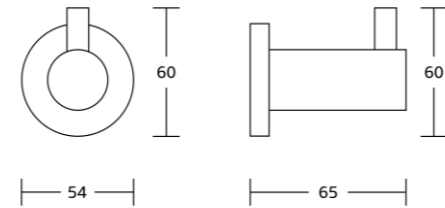

8700series

Chrome BN Gold Black Gun Metal

8735
Robe hook
Material:Stainless steel 304
Size:54x60x65mm