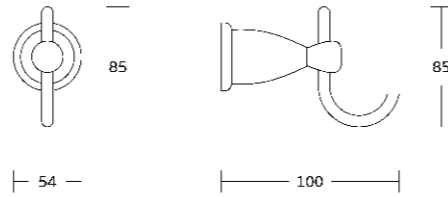

21700series

21735
Robe hook
Material: Zinc alloy
Size: 54x85x100mm