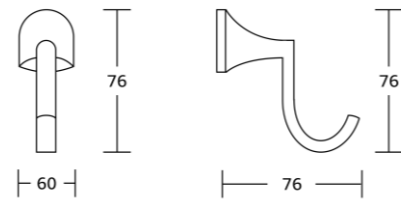

19735
Robe hook
Material: Zinc alloy
Size: 60x76x76mm

19732
Towel ring
Material: Zinc alloy
Size: 160x190x66mm

19733C
Toilet paper holder
Material: Zinc alloy
Size: 180x60x86mm

19724
Single towel bar
Material: Zinc alloy
Size: 669x60x86mm