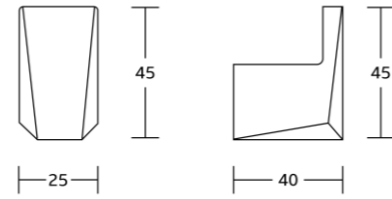

18739
Soap dish
Material: Zinc alloy
Size: 130x55x130mm