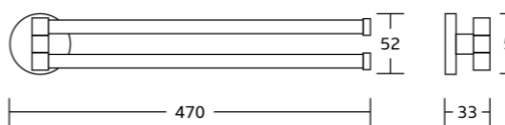

50750
Toilet brush holder
Material: Zinc alloy
Size: 115x370x145mm

50738A
Soap dispenser
Material: Zinc alloy
Size: 68x145x100mm

50751
Soap basket
Material: Zinc alloy
Size: 130x65x120mm

50733B
Toilet paper holder
Material: Zinc alloy
Size: 152x105x60mm

50732
Towel ring
Material: Zinc alloy
Size: 155x180x50mm

370

370

115

145

145

145

68

100

65

65

130

120

105

105

152

60

180

180

155

50

Chrome BN Gold Black Gun Metal

52

52

155

70

107

107

152

122

57

57

520

120

52

52

645

120

52

52

645

73

52

52

470

33

50700series

50733D
Spare paper holder
Material: Zinc alloy
Size: 155x51.5x70mm

50733E
Toilet paper holder
Material: Zinc alloy
Size: 152x107x122mm

50737
Glass shelf
Material: Zinc alloy
Size: 520x57x120mm

50725
Double towel bar
Material: Zinc alloy
Size: 645x51.5x120mm

50724
Single towel bar
Material: Zinc alloy
Size: 645x51.5x73mm

50725B
Swivel towel bar
Material: Zinc alloy
Size: 470x51.5x33mm