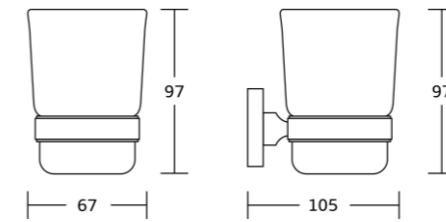

50538
Tumbler holder
Material: Zinc alloy
Size: 67x97x105mm