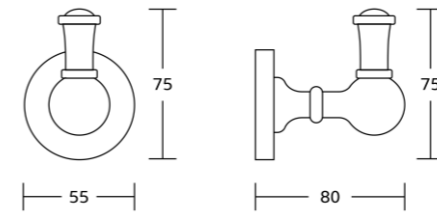

18725
Double towel bar
Material: Zinc alloy
Size: 560x30x110mm

18725B
Swivel towel bar
Material: Zinc alloy
Size: 400x65x45mm

18737
Glass shelf
Material: Zinc alloy
Size: 515x30x110mm

20000series

20035
Robe hook
Material: Zinc alloy
Size: 55x75x80mm