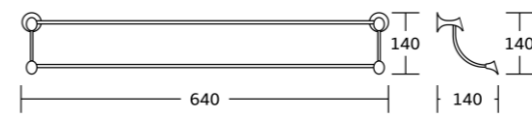

51125
Double towel bar
Material: Zinc alloy
Size: 640x140x140mm