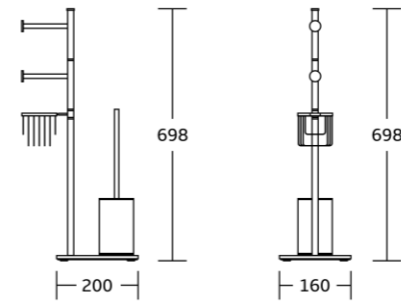

Toilet brush holder

WT-813
Toilet brush holder
Material: Stainless Steel
Size: 200x160x698mm