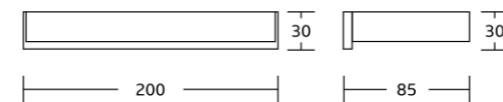

85132
Towel ring
Material: Brass
Size: 200x30x85mm