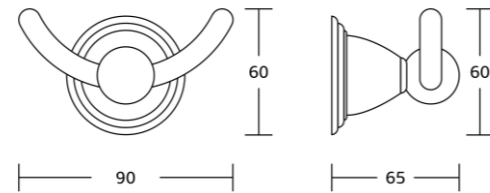

18300series

18335
Robe hook
Material: Zinc alloy
Size: 90x60x65mm