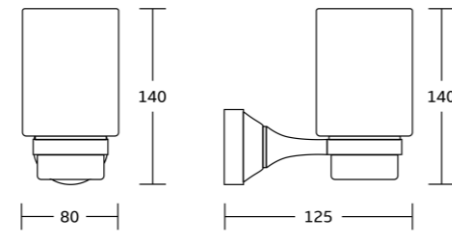

11838
Tumbler holder
Material: Zinc alloy
Size: 80x140x125mm