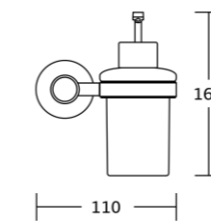

50137
Glass shelf
Material: Zinc alloy
Size: 520x60x160mm

50300series

50335
Robe hook
Material: Zinc alloy
Size: 85x105x90mm

50339
Soap dish
Material: Zinc alloy
Size: 140x55x115mm

50338
Tumbler holder
Material: Zinc alloy
Size: 120x100x95mm