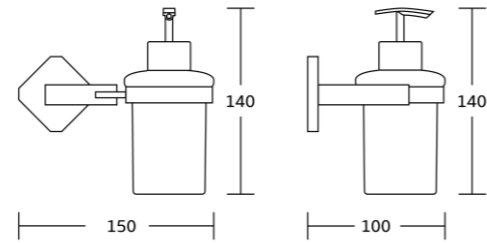

19124
Single towel bar
Material: Brass
Size: 630x35x70mm

19125
Double towel bar
Material: Brass
Size: 630x75x135mm

19200series

19235
Robe hook
Material: Brass
Size: 62x62x55mm

19238A
Soap dispenser
Material: Brass
Size: 150x140x100mm