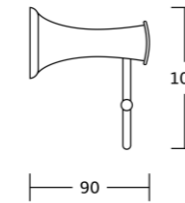

50151
Soap basket
Material: Zinc alloy
Size: 140x65x130mm

50100series

50124
Single towel bar
Material: Zinc alloy
Size: 630x60x80mm

50125
Double towel bar
Material: Zinc alloy
Size: 630x60x125mm

50120
Towel shelf
Material: Zinc alloy
Size: 630x130x240mm

50137
Glass shelf
Material: Zinc alloy
Size: 520x60x160mm

50300series

50335
Robe hook
Material: Zinc alloy
Size: 85x105x90mm

50339
Soap dish
Material: Zinc alloy
Size: 140x55x115mm

50338
Tumbler holder
Material: Zinc alloy
Size: 120x100x95mm