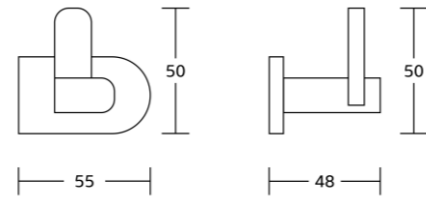

13700series

Chrome BN Gold Black Gun Metal

13735
Robe hook
Material: Zinc alloy
Size: 55x50x48mm