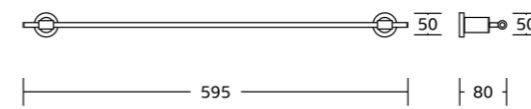

15800series

Chrome BN Gold Black Gun Metal

15835
Robe hook
Material: Zinc alloy
Size: 50x60x80mm

15839
Soap dish
Material: Zinc alloy
Size: 135x60x125mm

15838
Tumbler holder
Material: Zinc alloy
Size: 115x98x105mm

15852
Double tumbler holder
Material: Zinc alloy
Size: 160x98x105mm

15851
Soap basket
Material: Zinc alloy
Size: 195x50x115mm

15850
Toilet brush holder
Material: Zinc alloy
Size: 170x370x120mm

15833B
Toilet paper holder
Material: Zinc alloy
Size: 155x125x80mm

15832
Towel ring
Material: Zinc alloy
Size: 160x175x80mm

15837
Glass shelf
Material: Zinc alloy
Size: 520x95x150mm