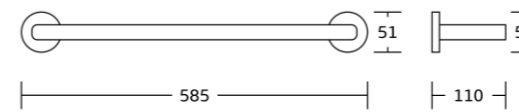

50525
Double towel bar
Material: Zinc alloy
Size: 585x51x110mm