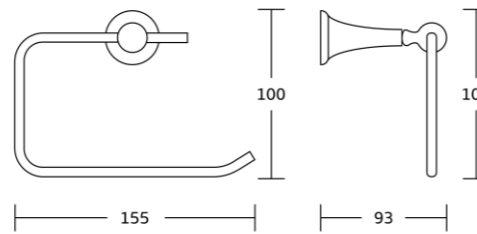

19239
Soap dish
Material: Brass
Size: 140x62x75mm

19232
Towel ring
Material: Brass
Size: 245x62x55mm

19224
Single towel bar
Material: Brass
Size: 630x62x75mm

19225
Double towel bar
Material: Brass
Size: 630x62x132mm

19500series

19535
Robe hook
Material: Brass
Size: 105x48x90mm

19533
Toilet paper holder
Material: Brass
Size: 135x135x90mm

19533B
Toilet paper holder
Material: Brass
Size: 155x100x93mm

19538A
Soap dispenser
Material: Brass
Size: 125x145x110mm

19538
Tumbler holder
Material: Brass
Size: 125x105x110mm

19532
Towel ring
Material: Brass
Size: 170x190x90mm

19524
Single towel bar
Material: Brass
Size: 625x48x90mm

19525
Double towel bar
Material: Brass
Size: 625x48x123mm