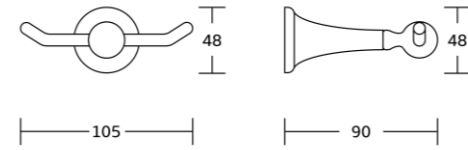

19533
Toilet paper holder
Material: Brass
Size: 135x135x90mm