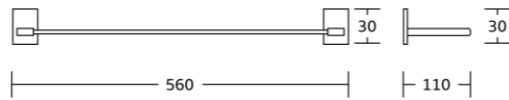

18820
Towel shelf
Material:Brass
Size:615x130x220mm