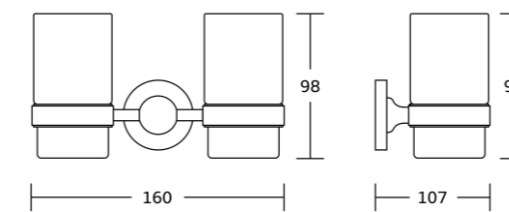

20052
Double tumbler holder
Material: Zinc alloy
Size: 160x98x107mm