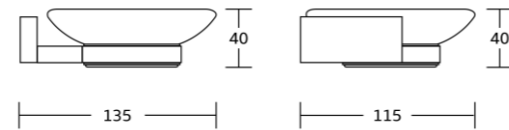

19538
Tumbler holder
Material: Brass
Size: 125x105x110mm

19532
Towel ring
Material: Brass
Size: 170x190x90mm

19524
Single towel bar
Material: Brass
Size: 625x48x90mm

19525
Double towel bar
Material: Brass
Size: 625x48x123mm

19520
Towel shelf
Material: Brass
Size: 610x140x220mm

19537
Glass shelf
Material: Brass
Size: 540x65x140mm

19600series

Chrome BN Gold Black Gun Metal

19635
Robe hook
Material: Brass
Size: 85x30x50mm

19639
Soap dish
Material: Brass
Size: 135x40x115mm

19638
Tumbler holder
Material: Brass
Size: 115x95x100mm

19652
Double tumbler holder
Material: Brass
Size: 230x95x72mm

19638A
Soap dispenser
Material: Brass
Size: 120x145x90mm

19650
Toilet brush holder
Material: Brass
Size: 165x380x130mm