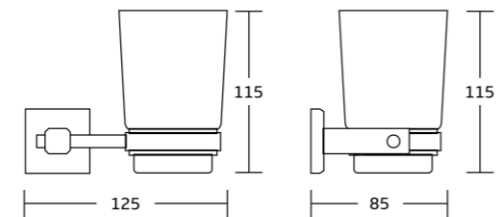

80500series

80550
Toilet brush holder
Material: Brass
Size: 160x380x115mm

80533
Toilet paper holder
Material: Brass
Size: 145x150x50mm

80532
Towel ring
Material: Brass
Size: 160x180x50mm

80525B
Swivel towel bar
Material: Brass
Size: 415x52x35mm