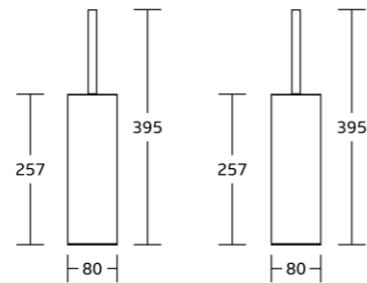

WT-833
Toilet brush holder
Material:Stainless Steel
Size:181x80x455mm