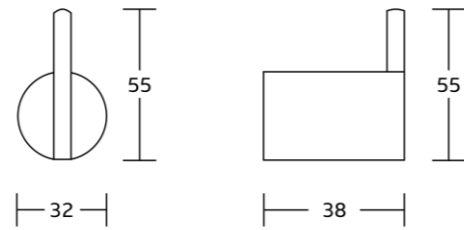

60533
Toilet paper holder
Material: Zinc alloy
Size: 135x132x60mm

60524
Single towel bar
Material: Zinc alloy
Size: 620x54x60mm

60525
Double towel bar
Material: Zinc alloy
Size: 620x54x110mm

88200series

88235
Robe hook
Material: Zinc alloy
Size: 32x55x38mmh