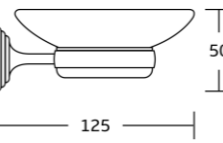

3133
Toilet paper holder
Material: Zinc alloy
Size: 135x145x55mm

3124
Single towel bar
Material: Zinc alloy
Size: 620x60x67mm

13800series

13835
Robe hook
Material: Zinc alloy
Size: 64x42.5x58mm

13839
Soap dish
Material: Zinc alloy
Size: 110x50x125mm