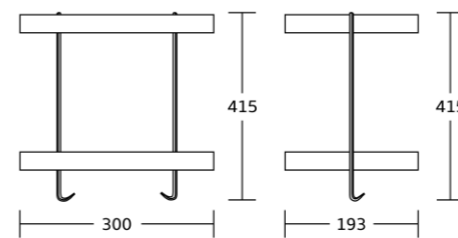

WT-1904
Single Corner Basket
Material: Brass
Size: 260x75x225mm