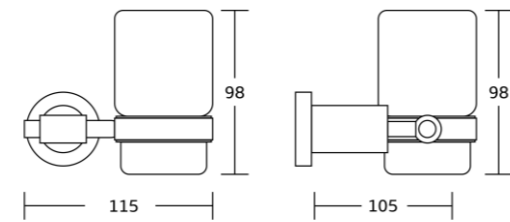

15838
Tumbler holder
Material: Zinc alloy
Size: 115x98x105mm