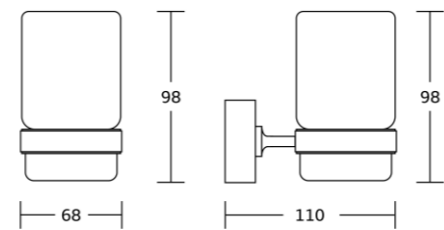

18100series

18135
Robe hook
Material: Zinc alloy
Size: 44x60x68mm

18139
Soap dish
Material: Zinc alloy
Size: 110x45x130mm

18138
Tumbler holder
Material: Zinc alloy
Size: 68x98x110mm

18152
Double tumbler holder
Material: Zinc alloy
Size: 160x98x105mm