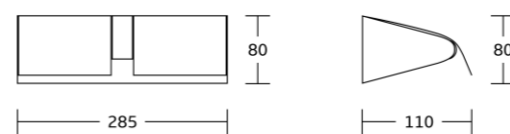

Toilet Paper & Roll Holder

WT-1198
Toilet Paper & Roll Holder
Material:Stainless Steel 304
Size:78x130x83mm

WT-1199
Toilet Paper & Roll Holder
Material:Stainless Steel 304
Size:78x130x83mm

WT-1197
Toilet Paper & Roll Holder
Material:Stainless Steel 304
Size:143x95x100mm

Toilet Paper & Roll Holder

WT-6610
Toilet Paper & Roll Holder
Material:Stainless Steel 304
Size:130x75x115mm