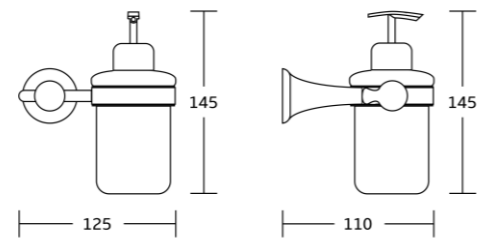

19239
Soap dish
Material: Brass
Size: 140x62x75mm

19232
Towel ring
Material: Brass
Size: 245x62x55mm

19224
Single towel bar
Material: Brass
Size: 630x62x75mm

19225
Double towel bar
Material: Brass
Size: 630x62x132mm

19500series

19535
Robe hook
Material: Brass
Size: 105x48x90mm

19533
Toilet paper holder
Material: Brass
Size: 135x135x90mm

19533B
Toilet paper holder
Material: Brass
Size: 155x100x93mm

19538A
Soap dispenser
Material: Brass
Size: 125x145x110mm

19538
Tumbler holder
Material: Brass
Size: 125x105x110mm

19532
Towel ring
Material: Brass
Size: 170x190x90mm

19524
Single towel bar
Material: Brass
Size: 625x48x90mm

19525
Double towel bar
Material: Brass
Size: 625x48x123mm