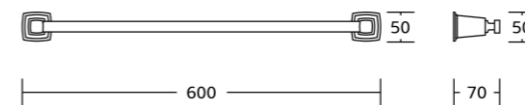

12100series

12135
Robe hook
Material: Zinc alloy
Size: 80x65x80mm

12132
Towel ring
Material: Zinc alloy
Size: 140x155x70mm

12133C
Toilet paper holder
Material: Zinc alloy
Size: 180x50x70mm

12124
Single towel bar
Material: Zinc alloy
Size: 600x50x70mm