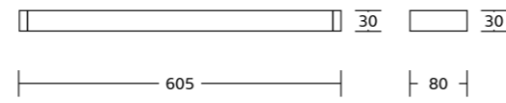

19625
Double towel bar
Material: Brass
Size: 605x30x80mm