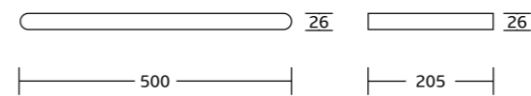

22220B
Towel shelf
Material:Stainless steel 304
Size:500x26x205mm