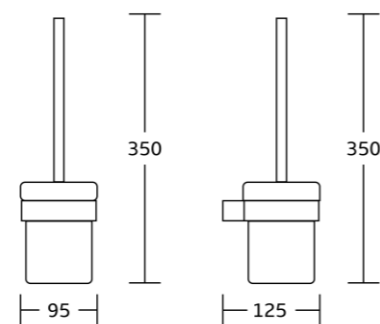

88851
Soap basket
Material: Stainless steel 304
Size: 190x100x20mm