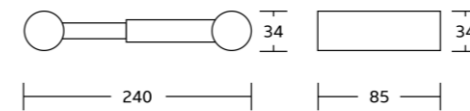

25933C
Toilet Paper Holder
Material: Zinc alloy
Size: 240x34x85mm