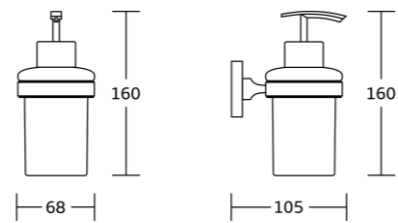

50533D
Spare paper holder
Material: Zinc alloy
Size: 180x51x70mm