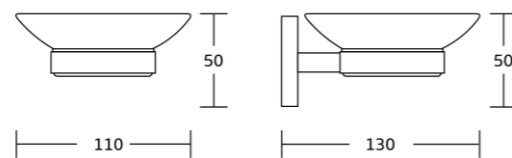

12332
Towel ring
Material: Zinc alloy
Size: 230x115x65mm

12333D
Roll holder
Material: Zinc alloy
Size: 180x35x60mm

12350
Toilet brush holder
Material: Zinc alloy
Size: 115x365x142mm

12324
Single towel bar
Material: Zinc alloy
Size: 540x32x65mm

12325
Double towel bar
Material: Zinc alloy
Size: 540x32x120mm

12337
Glass shelf
Material: Zinc alloy
Size: 575x47x125mm

12600series

12635
Robe hook
Material: Zinc alloy
Size: 90x52x43mm

12638A
Soap dispenser
Material: Zinc alloy
Size: 68x113x105mm

12638
Tumbler holder
Material: Zinc alloy
Size: 66x95x110mm

12639
Soap dish
Material: Zinc alloy
Size: 110x50x130mm

12651
Soap basket
Material: Zinc alloy
Size: 130x55x120mm

12650
Toilet brush holder
Material: Zinc alloy
Size: 115x380x130mm