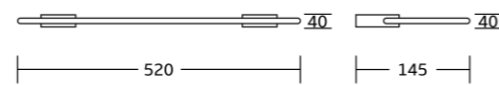

12000series

12050
Toilet brush and holder
Material: Zinc alloy
Size: 150x360x110mm

12300series

12335
Robe hook
Material: Zinc alloy
Size: 90x32x58mm

12338
Tumbler holder
Material: Zinc alloy
Size: 68x97x108mm

12338A
Soap dispenser
Material: Zinc alloy
Size: 70x140x105mm

12339
Soap dish
Material: Zinc alloy
Size: 105x45x122mm