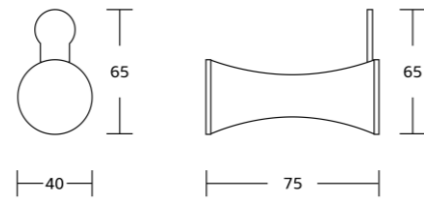

17100series

17135
Robe hook
Material:Brass/Zinc Alloy
Size:40x65x75mm