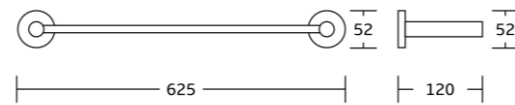

80733
Toilet paper holder
Material: Brass
Size: 140x65x140mm

80700series

80750
Toilet brush holder
Material: Brass
Size: 160x110x370mm

80732
Towel ring
Material: Brass
Size: 155x50x180mm

80724
Single towel bar
Material: Brass
Size: 625x73x52mm