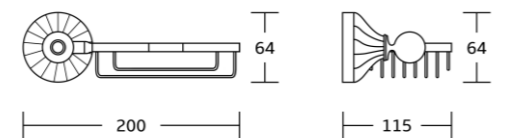

11150
Toilet brush holder
Material: Zinc alloy
Size: 170x360x132mm