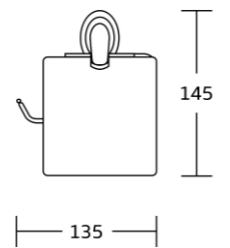

3124
Single towel bar
Material: Zinc alloy
Size: 620x60x67mm