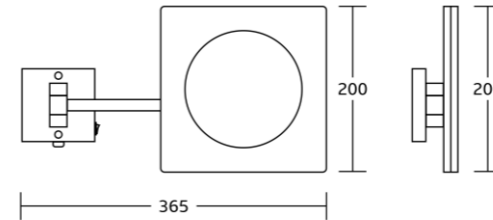

Face-painting Mirror