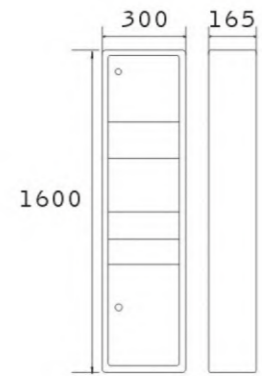

12W001
纸巾架
Paper holder