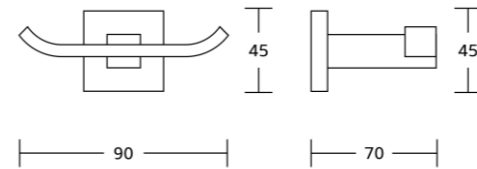

20825
Double towel bar
Material: Zinc alloy
Size: 600x25x120mm

20835-4
4 Hooks
Material: Zinc alloy
Size: 250x30x43mm

20837
Glass shelf
Material: Zinc alloy
Size: 520x45x140mm

20900series

20935
Robe hook
Material: Zinc alloy
Size: 90x45x70mm