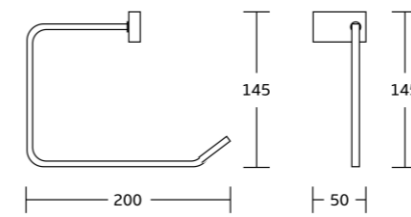

19520
Towel shelf
Material: Brass
Size: 610x140x220mm

19537
Glass shelf
Material: Brass
Size: 540x65x140mm

19600series

Chrome BN Gold Black Gun Metal

19635
Robe hook
Material: Brass
Size: 85x30x50mm

19639
Soap dish
Material: Brass
Size: 135x40x115mm

19638
Tumbler holder
Material: Brass
Size: 115x95x100mm

19652
Double tumbler holder
Material: Brass
Size: 230x95x72mm

19638A
Soap dispenser
Material: Brass
Size: 120x145x90mm

19650
Toilet brush holder
Material: Brass
Size: 165x380x130mm