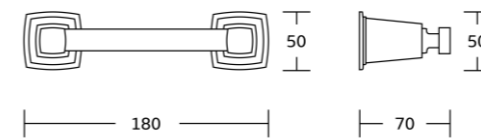

12100series

12135
Robe hook
Material: Zinc alloy
Size: 80x65x80mm

12132
Towel ring
Material: Zinc alloy
Size: 140x155x70mm

12133C
Toilet paper holder
Material: Zinc alloy
Size: 180x50x70mm

12124
Single towel bar
Material: Zinc alloy
Size: 600x50x70mm