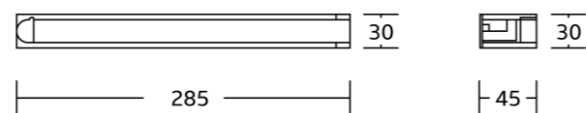

WT-20335-4
4 Hooks
Material:SS+Zinc Alloy
Size:210x50x35mm