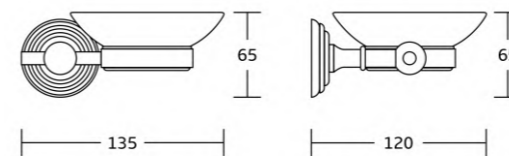

14700series

15100series

15135
Robe hook
Material:Stainless steel 304
Size:55x55x65mm

15138
Tumbler holder
Material:Stainless steel 304
Size:130x95x105mm

15132
Towel ring
Material:Stainless steel 304
Size:155x180x75mm