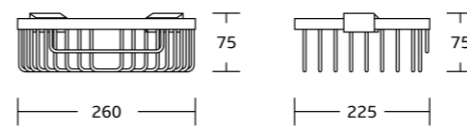

WT-1909
Single Corner Basket
Material: Brass
Size: 320x82x287mm