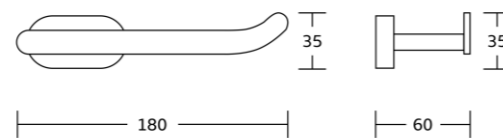

12350
Toilet brush holder
Material: Zinc alloy
Size: 115x365x142mm