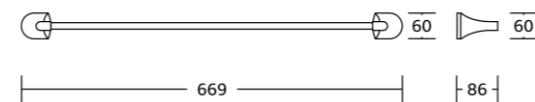

19735
Robe hook
Material: Zinc alloy
Size: 60x76x76mm

19732
Towel ring
Material: Zinc alloy
Size: 160x190x66mm

19733C
Toilet paper holder
Material: Zinc alloy
Size: 180x60x86mm

19724
Single towel bar
Material: Zinc alloy
Size: 669x60x86mm