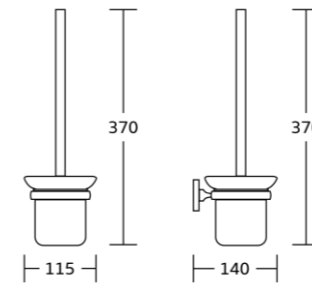

50535
Robe hook
Material: Zinc alloy
Size: 51x51x45mm

50538
Tumbler holder
Material: Zinc alloy
Size: 67x97x105mm

50552
Double Tumbler holder
Material: Zinc alloy
Size: 200x95x85mm

50539
Soap dish
Material: Zinc alloy
Size: 110x51x125mm

50500series

50532
Towel ring
Material: Zinc alloy
Size: 175x190x55mm

50533
Toilet paper holder
Material: Zinc alloy
Size: 135x140x50mm

50538A
Soap dispenser
Material: Zinc alloy
Size: 68x160x105mm

50533D
Spare paper holder
Material: Zinc alloy
Size: 180x51x70mm

50550
Toilet brush holder
Material: Zinc alloy
Size: 115x370x140mm

50524
Single towel bar
Material: Zinc alloy
Size: 585x51x70mm

50525
Double towel bar
Material: Zinc alloy
Size: 585x51x110mm

50537
Glass shelf
Material: Zinc alloy
Size: 520x57x120mm