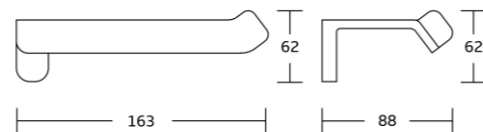

26050
Toilet brush holder
Material: Zinc alloy
Size: 115.5x375x140mm