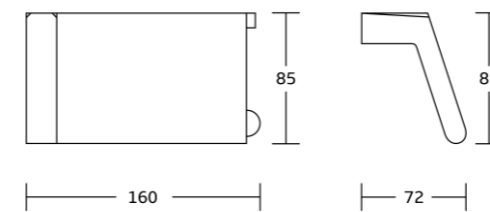

18738
Tumbler holder
Material: Zinc alloy
Size: 115x105x95mm

18738A
Soap dispenser
Material: Zinc alloy
Size: 120x155x95mm

18750
Toilet brush holder
Material: Zinc alloy
Size: 135x380x110mm

18732
Towel ring
Material: Zinc alloy
Size: 235x130x70mm