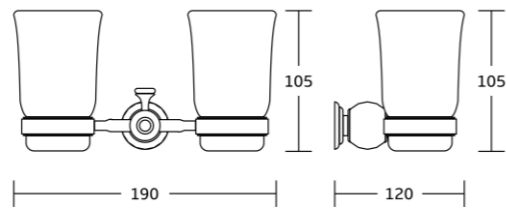

11320
Towel shelf
Material: Brass
Size: 630x140x260mm

11500series

11535
Robe hook
Material: Brass
Size: 100x120x100mm

11538
Tumbler holder
Material: Brass
Size: 180x105x120mm

11538A
Soap dispenser
Material: Brass
Size: 180x210x130mm

11539
Soap dish
Material: Brass
Size: 180x60x130mm

11500series

11550
Toilet brush holder
Material: Brass
Size: 145x380x140mm

11552
Double tumbler holder
Material: Brass
Size: 190x105x120mm

11533
Toilet paper holder
Material: Brass
Size: 140x170x100mm

11532
Towel ring
Material: Brass
Size: 160x205x100mm

11524
Single towel bar
Material: Brass
Size: 630x50x100mm

11525
Double towel bar
Material: Brass
Size: 630x110x180mm

11520
Towel shelf
Material: Brass
Size: 630x140x260mm