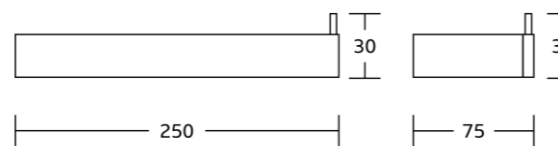

88835
Robe hook
Material:Stainless steel 304
Size:70x40x30mm

88839
Soap dish
Material:Stainless steel 304
Size:105x125x40mm

88838
Tumbler holder
Material:Stainless steel 304
Size:70x115x100mm

88833
Toilet paper holder
Material:Stainless steel 304
Size:180x75x30mm