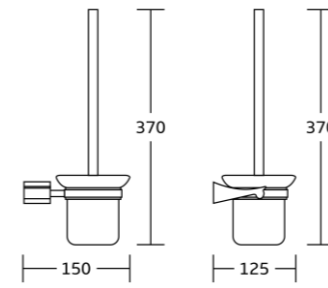

50550
Toilet brush holder
Material: Zinc alloy
Size: 115x370x140mm

50524
Single towel bar
Material: Zinc alloy
Size: 585x51x70mm

50525
Double towel bar
Material: Zinc alloy
Size: 585x51x110mm

50537
Glass shelf
Material: Zinc alloy
Size: 520x57x120mm

50638
Tumbler holder
Material: Zinc alloy
Size: 120x98x100mm

50652
Double tumbler holder
Material: Zinc alloy
Size: 200x98x100mm

50650
Toilet brush holder
Material: Zinc alloy
Size: 150x370x125mm

50632
Towel ring
Material: Zinc alloy
Size: 210x150x85mm