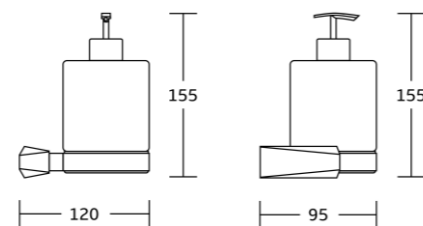

18738
Tumbler holder
Material: Zinc alloy
Size: 115x105x95mm

18738A
Soap dispenser
Material: Zinc alloy
Size: 120x155x95mm

18750
Toilet brush holder
Material: Zinc alloy
Size: 135x380x110mm

18732
Towel ring
Material: Zinc alloy
Size: 235x130x70mm