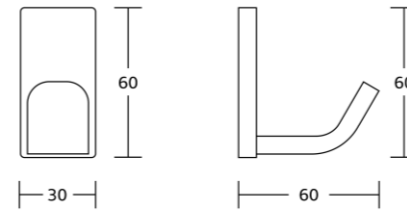

81339
Soap dish
Material: Brass
Size: 190x30x95mm

81332
Towel ring
Material: Brass
Size: 300x28x90mm

81350
Toilet brush holder
Material: Brass
Size: 200x370x130mm

81333
Toilet paper holder
Material: Brass
Size: 200x28x90mm

81324
Single towel bar
Material: Brass
Size: 580x28x70mm

81325
Double towel bar
Material: Brass
Size: 580x28x110mm

81320
Towel shelf
Material: Brass
Size: 590x170x215mm

85100series

85135
Robe hook
Material: Brass
Size: 30x60x60mm