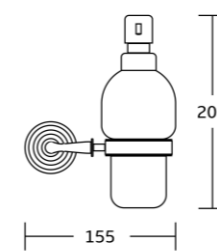

90700series

90725B
Swivel towel bar
Material: Brass
Size: 420x65x45mm

90800series

90835
Robe hook
Material: Brass
Size: 60x75x90mm

90839
Soap dish
Material: Brass
Size: 170x60x130mm

90838
Tumbler holder
Material: Brass
Size: 155x120x110mm

90838A
Soap dispenser
Material: Brass
Size: 155x200x110mm