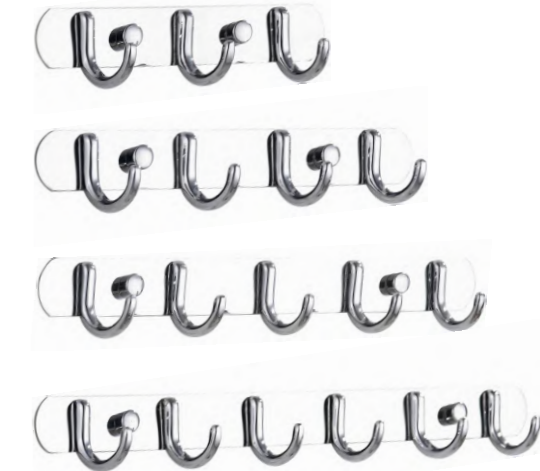

WT-7001
3 Hooks
Material:SS+Zinc Alloy
Size:285x45x30mm

WT-933
5 Hooks
Material:SS+Zinc Alloy
Size:30x30x70mm

WT-20335-4
4 Hooks
Material:SS+Zinc Alloy
Size:210x50x35mm

WT-20835-4
4 Hooks
Material:SS+Zinc Alloy
Size:250x30x40mm

WT-912
Bathroom Hook
Material:SS+Zinc Alloy
Size:25x150x80mm

WT-456
Hooks
Material:SS+Zinc Alloy
Size:255/295/335/375x60x55mm

Basic Hooks

Basic Hooks

WT-2053
Hooks
Material:SS+Zinc Alloy
Size:180/240/300/360x45x60mm

WT-4053
Hooks
Material:SS+Zinc Alloy
Size:180/240/300x40x45mm

WT-4153
Hooks
Material:SS+Zinc Alloy
Size:180/240/300x40x40mm

Basic Hooks

WT-5153
Hooks
Material:SS+Zinc Alloy
Size:180/240/300/360x40x40mm

WT-6053
Hooks
Material:SS+Zinc Alloy
Size:175/230/400/470x45x35mm

WT-6153
Hooks
Material:SS+Zinc Alloy
Size:360/440/520x60x40mm

Basic Hooks

WT-7103
Hooks
Material:SS+Zinc Alloy
Size:180/240/300/360x40x40mm

WT-915
Hooks
Material:Brass
Size:160/220/285/350x25x38mm

WT-916
Hooks
Material:Brass
Size:190/270/350/430x18x40mm