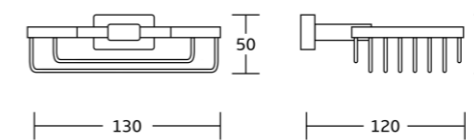

20525
Glass shelf
Material: Zinc alloy
Size: 390x60x250mm

20500series

BEYOND
THE LUXURY
OF QUALITY

20700series

20735
Robe hook
Material: Zinc alloy
Size: 85x60x35mm

20739
Soap dish
Material: Zinc alloy
Size: 105x115x40mm