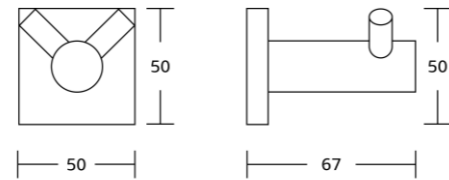

81800series

Chrome BN Gold Black Gun Metal

81835
Robe hook
Material:Stainless steel 304
Size:50x50x67mm