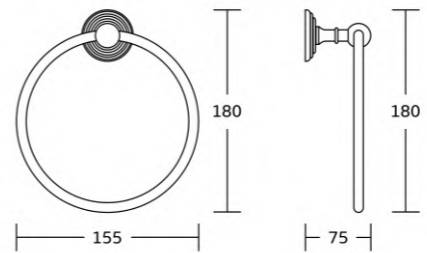

14720
Towel shelf
Material:Stainless steel 304
Size:580x130x220mm

15100series

15135
Robe hook
Material:Stainless steel 304
Size:55x55x65mm

15138
Tumbler holder
Material:Stainless steel 304
Size:130x95x105mm