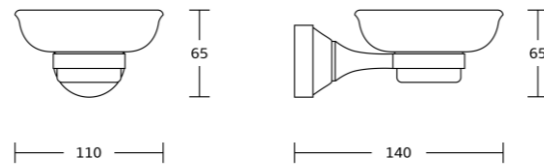

11839
Soap dish
Material: Zinc alloy
Size: 110x65x140mm