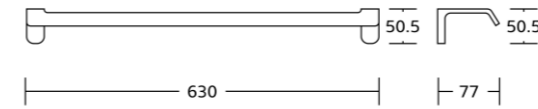

26000series

26035
Robe hook
Material: Zinc alloy
Size: 98x57x59.5mm

26038
Tumbler holder
Material: Zinc alloy
Size: 88.4x95x112.6mm

26038A
Soap dispenser
Material: Zinc alloy
Size: 88.4x146x112.6mm

26039
Soap dish
Material: Zinc alloy
Size: 110x59x123mm

26032
Towel ring
Material: Zinc alloy
Size: 210x140x61.5mm

26033
Toilet paper holder
Material: Zinc alloy
Size: 163x62x88mm

26050
Toilet brush holder
Material: Zinc alloy
Size: 115.5x375x140mm