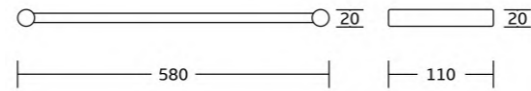

14724
Single towel bar
Material:Stainless steel 304
Size:580x20x60mm