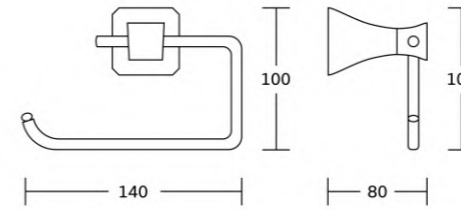

22338A
Soap dispenser
Material: Zinc alloy
Size: 128x145x95mm

22339
Soap dish
Material: Zinc alloy
Size: 145x50x120mm

22332
Towel ring
Material: Zinc alloy
Size: 160x185x80mm

22350
Toilet brush holder
Material: Zinc alloy
Size: 153x360x120mm