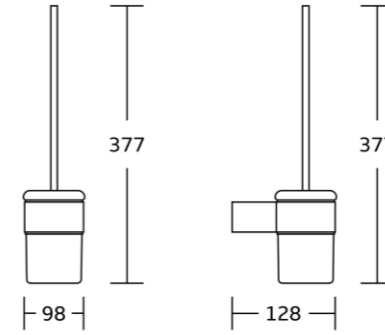

88238A
Soap dispenser
Material: Zinc alloy
Size: 70x151x105mm