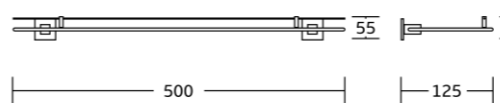

21124
Single towel bar
Material:Zinc alloy
Size:620x50x70mm

21125
Double towel bar
Material:Zinc alloy
Size:620x110x140mm

21120
Towel shelf
Material:Zinc alloy
Size:620x155x220mm

21125B
Swivel towel bar
Material:Zinc alloy
Size:470x65x40mm