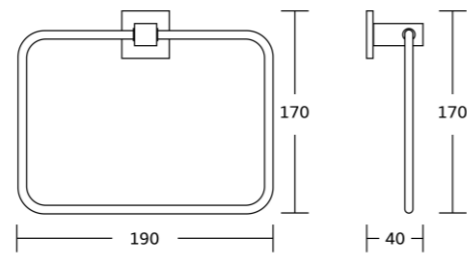

21133E
Toilet paper holder
Material:Zinc alloy
Size:152x107x122mm

21124
Single towel bar
Material:Zinc alloy
Size:620x50x70mm

21125
Double towel bar
Material:Zinc alloy
Size:620x110x140mm

21120
Towel shelf
Material:Zinc alloy
Size:620x155x220mm

21125B
Swivel towel bar
Material:Zinc alloy
Size:470x65x40mm

21137
Glass shelf
Material:Zinc alloy
Size:520x55x140mm