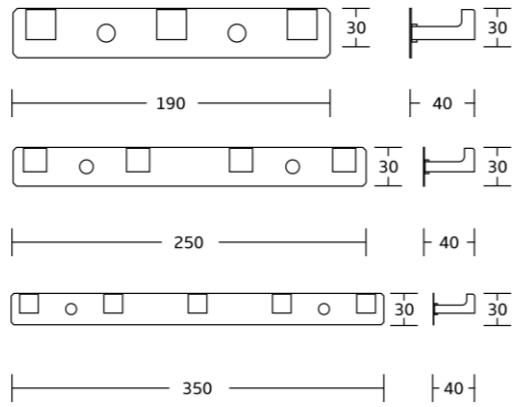

WT-925
Hook
Material: Brass
Size: 40x80x33mm

WT-925B
Hook
Material: Brass
Size: 32x32x25mm