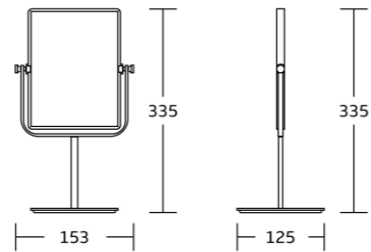

WT-1087
Face-painting Mirror
Material: Brass+SS 304
Size: 480x357x60mm