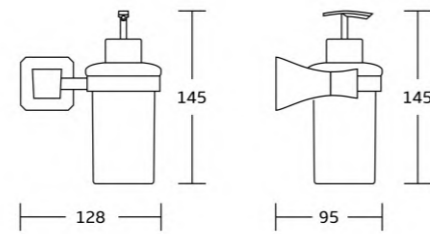

22338A
Soap dispenser
Material: Zinc alloy
Size: 128x145x95mm