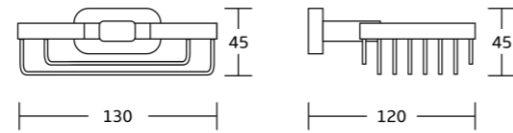

12025
Double towel bar
Material: Zinc alloy
Size: 590x13x125mm

12037
Glass shelf
Material: Zinc alloy
Size: 520x40x145mm

12300series

12335
Robe hook
Material: Zinc alloy
Size: 90x32x58mm

12338
Tumbler holder
Material: Zinc alloy
Size: 68x97x108mm

12338A
Soap dispenser
Material: Zinc alloy
Size: 70x140x105mm

12339
Soap dish
Material: Zinc alloy
Size: 105x45x122mm

12300series

12351
Soap basket
Material: Zinc alloy
Size: 130x45x120mm

12333
Toilet paper holder
Material: Zinc alloy
Size: 135x132x62mm

12332
Towel ring
Material: Zinc alloy
Size: 230x115x65mm

12333D
Roll holder
Material: Zinc alloy
Size: 180x35x60mm

12350
Toilet brush holder
Material: Zinc alloy
Size: 115x365x142mm

12324
Single towel bar
Material: Zinc alloy
Size: 540x32x65mm