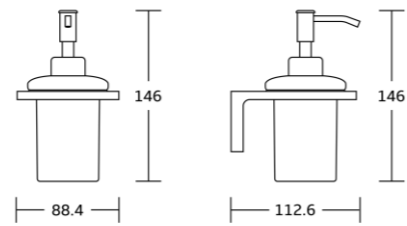

26000series

26035
Robe hook
Material: Zinc alloy
Size: 98x57x59.5mm

26038
Tumbler holder
Material: Zinc alloy
Size: 88.4x95x112.6mm

26038A
Soap dispenser
Material: Zinc alloy
Size: 88.4x146x112.6mm

26039
Soap dish
Material: Zinc alloy
Size: 110x59x123mm