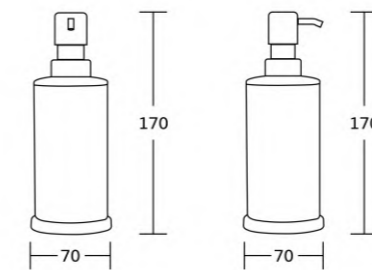

Soap Dispenser

WT-621
Soap Dispenser
Material:Stainless Steel
Size:50x189mm

WT-622
Soap Dispenser
Material:Stainless Steel
Size:50x189mm

WT-627
Soap Dispenser
Material:Stainless Steel
Size:50x189mm

Soap Dispenser