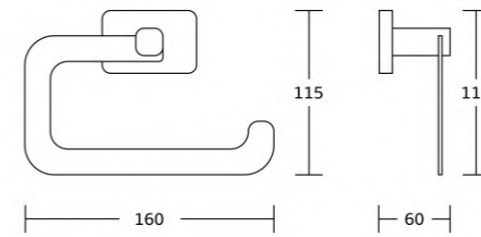

17650
Toilet brush holder
Material: Zinc alloy
Size: 92x380x135mm