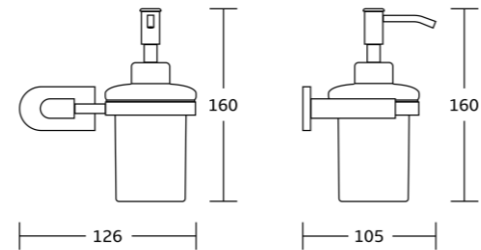

13738A
Soap dispenser
Material: Zinc alloy
Size: 126x160x105mm