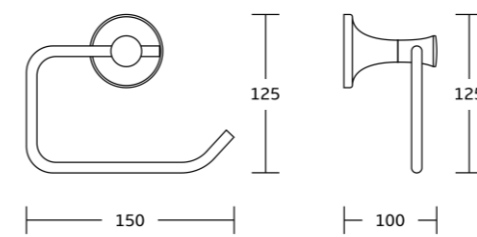

16733B
Toilet paper holder
Material: Zinc alloy
Size: 135x105x75mm