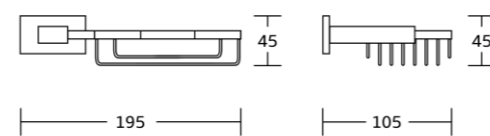

13639
Soap dish
Material: Zinc alloy
Size: 140x50x115mm

13638
Tumbler holder
Material: Zinc alloy
Size: 125x97x100mm

13638A
Soap dispenser
Material: Zinc alloy
Size: 126x160x105mm

13651
Soap basket
Material: Zinc alloy
Size: 195x45x105mm