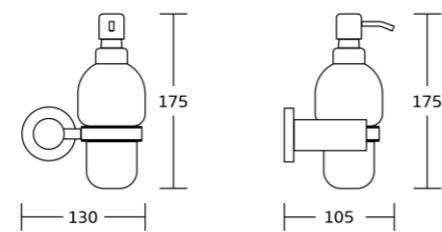

50138A
Soap dispenser
Material: Zinc alloy
Size: 130x175x105mm