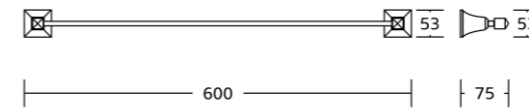

17324
Single towel bar
Material: Zinc alloy
Size: 600x53x75mm