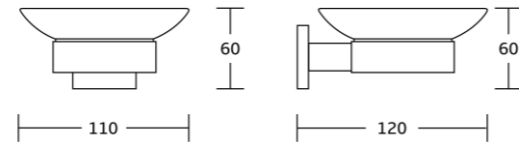

81838
Tumbler holder
Material:Stainless steel 304
Size:66x95x110mm