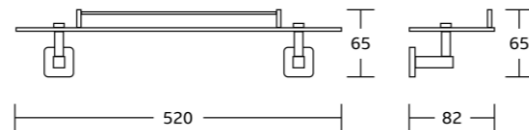

15300series

15332
Towel ring
Material:Stainless steel 304
Size:160x180x70mm

15337
Glass shelf
Material:Stainless steel 304
Size:520x65x82mm

22200series

22235
Robe hook
Material:Stainless steel 304
Size:26x60x45mm