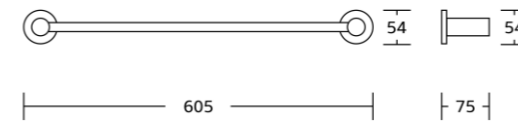

8700series

Chrome BN Gold Black Gun Metal

8735
Robe hook
Material:Stainless steel 304
Size:54x60x65mm

8738
Tumbler holder
Material:Stainless steel 304
Size:125x100x90mm

8738A
Soap dispenser
Material:Stainless steel 304
Size:130x160x105mm

8739
Soap dish
Material:Stainless steel 304
Size:150x65x125mm

8732
Towel ring
Material:Stainless steel 304
Size:160x180x65mm

8733
Toilet paper holder
Material:Stainless steel 304
Size:130x140x65mm

8750
Toilet brush holder
Material:Stainless steel 304
Size:115x365x140mm