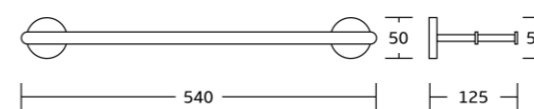

12625
Double towel bar
Material: Zinc alloy
Size: 540x50x125mm