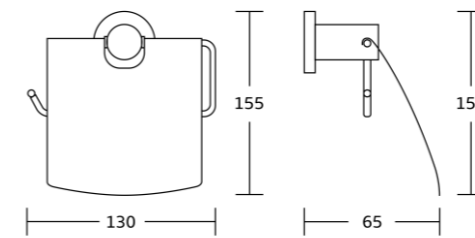

50133
Toilet paper holder
Material: Zinc alloy
Size: 130x155x65mm