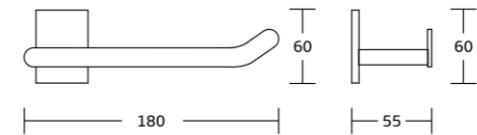

18833
Toilet paper holder
Material: Brass
Size: 180x60x55mm