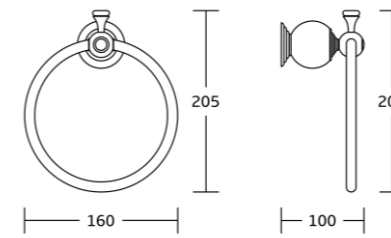

11300series

Chrome BN Gold Black Gun Metal

11335
Robe hook
Material:Brass
Size:100x120x100mm

11338
Tumbler holder
Material:Brass
Size:190x105x120mm

11352
Double tumbler holder
Material:Brass
Size:190x105x120mm

11339
Soap dish
Material:Brass
Size:180x60x130mm

11350
Toilet brush holder
Material:Brass
Size:145x380x140mm

11332
Towel ring
Material:Brass
Size:160x205x100mm

11351
Soap basket
Material:Brass
Size:190x60x130mm