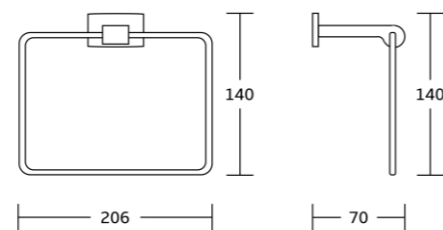

19100series

19133D
Toilet paper holder
Material: Brass
Size: 150x35x70mm

19124
Single towel bar
Material: Brass
Size: 630x35x70mm

19125
Double towel bar
Material: Brass
Size: 630x75x135mm