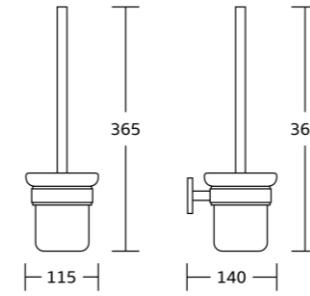

8733
Toilet paper holder
Material:Stainless steel 304
Size:130x140x65mm