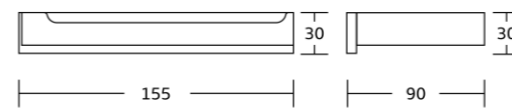

85133B
Toilet paper holder
Material: Brass
Size: 155x30x90mm