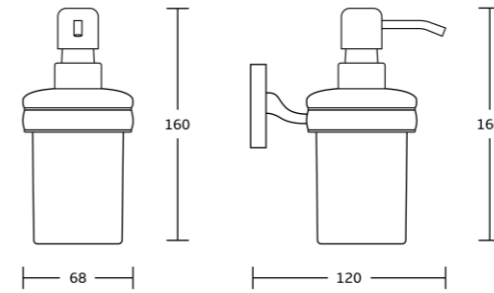

20300series

20335
Robe hook
Material: Zinc alloy
Size: 70x60x50mm

20338
Tumbler holder
Material: Zinc alloy
Size: 70x95x110mm

20339
Soap dish
Material: Zinc alloy
Size: 135x60x120mm

20333
Toilet paper holder
Material: Zinc alloy
Size: 130x105x85mm

20350
Toilet brush holder
Material: Zinc alloy
Size: 115x380x155mm

20338A
Soap dispenser
Material: Zinc alloy
Size: 68x160x120mm

20333B
Toilet paper holder
Material: Zinc alloy
Size: 180x130x70mm

20332
Towel ring
Material: Zinc alloy
Size: 235x160x60mm

20333D
Toilet paper holder
Material: Zinc alloy
Size: 156x60x75mm