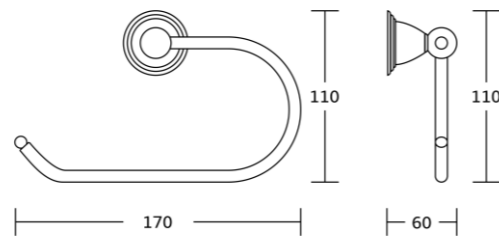

16724
Single towel bar
Material: Zinc alloy
Size: 640x60x75mm

18300series

18335
Robe hook
Material: Zinc alloy
Size: 90x60x65mm

18332
Towel ring
Material: Zinc alloy
Size: 155x197x65mm

18333B
Toilet paper holder
Material: Zinc alloy
Size: 170x110x60mm