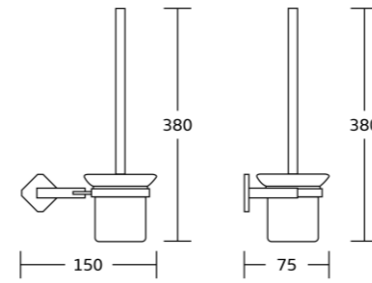

19138A
Soap dispenser
Material: Brass
Size: 63x140x100mm

19133
Toilet paper holder
Material: Brass
Size: 135x105x70mm

19132
Towel ring
Material: Brass
Size: 206x140x70mm

19100series

19133D
Toilet paper holder
Material: Brass
Size: 150x35x70mm

19124
Single towel bar
Material: Brass
Size: 630x35x70mm

19125
Double towel bar
Material: Brass
Size: 630x75x135mm

19200series

19235
Robe hook
Material: Brass
Size: 62x62x55mm

19238A
Soap dispenser
Material: Brass
Size: 150x140x100mm

19238
Tumbler holder
Material: Brass steel
Size: 120x95x110mm

19233
Toilet paper holder
Material: Brass
Size: 122x165x50mm

19251
Soap basket
Material: Brass
Size: 130x70x90mm

19250
Toilet brush holder
Material: Brass
Size: 150x380x75mm

19239
Soap dish
Material: Brass
Size: 140x62x75mm

19232
Towel ring
Material: Brass
Size: 245x62x55mm

19224
Single towel bar
Material: Brass
Size: 630x62x75mm

19225
Double towel bar
Material: Brass
Size: 630x62x132mm