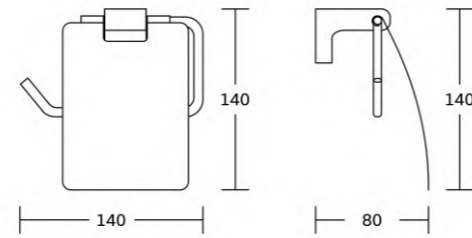

17933B
Toilet paper holder
Material: Zinc alloy
Size: 180x100x80mm