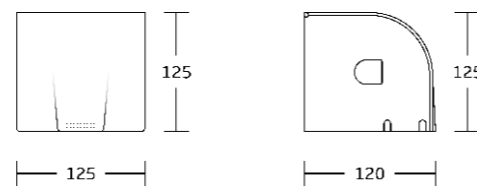

WT-8810
Toilet Paper & Roll Holder
Material:Stainless Steel 304
Size:125x130x125mm