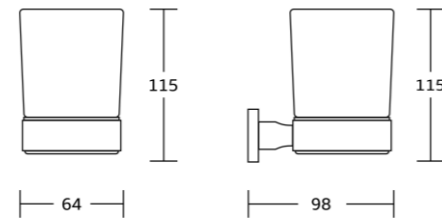

20238
Tumbler holder
Material: Zinc alloy
Size: 64x115x98mm