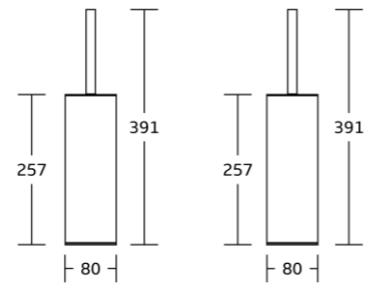

WT-771
Toilet brush holder
Material: Aluminium
Size: 257x80x395mm