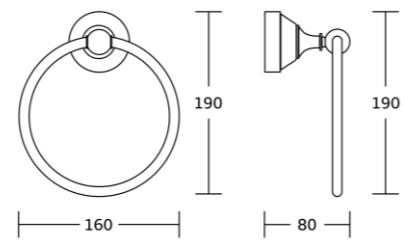

11832
Towel ring
Material: Zinc alloy
Size: 160x190x80mm