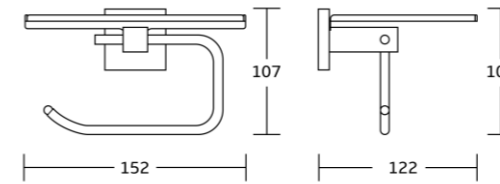

21133E
Toilet paper holder
Material:Zinc alloy
Size:152x107x122mm