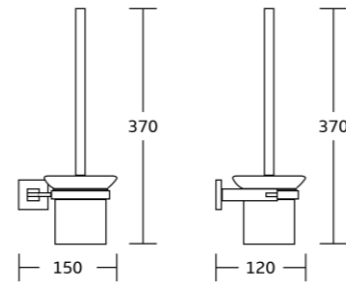

20933B
Toilet paper holder
Material: Zinc alloy
Size: 170x110x70mm

20932
Towel ring
Material: Zinc alloy
Size: 190x145x70mm

20924
Single towel bar
Material: Zinc alloy
Size: 580x45x70mm

20937
Glass shelf
Material: Zinc alloy
Size: 520x35x125mm