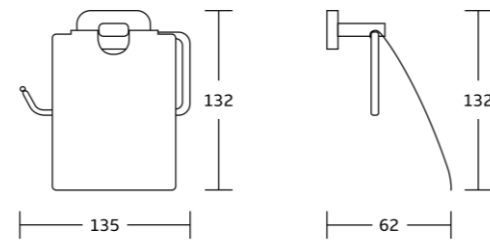

12332
Towel ring
Material: Zinc alloy
Size: 230x115x65mm

12333D
Roll holder
Material: Zinc alloy
Size: 180x35x60mm

12350
Toilet brush holder
Material: Zinc alloy
Size: 115x365x142mm

12324
Single towel bar
Material: Zinc alloy
Size: 540x32x65mm