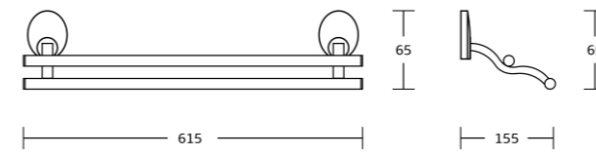

20525
Double towel bar
Material: Zinc alloy
Size: 615x65x155mm