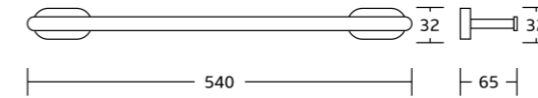

12332
Towel ring
Material: Zinc alloy
Size: 230x115x65mm

12333D
Roll holder
Material: Zinc alloy
Size: 180x35x60mm

12350
Toilet brush holder
Material: Zinc alloy
Size: 115x365x142mm

12324
Single towel bar
Material: Zinc alloy
Size: 540x32x65mm