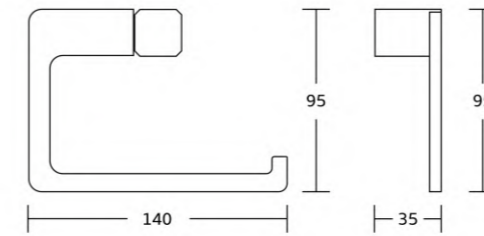

20839
Soap dish
Material: Zinc alloy
Size: 120x50x105mm

20838
Tumbler holder
Material: Zinc alloy
Size: 76x105x105mm

20850
Toilet brush holder
Material: Zinc alloy
Size: 100x385x125mm

20832
Towel ring
Material: Zinc alloy
Size: 200x170x35mm