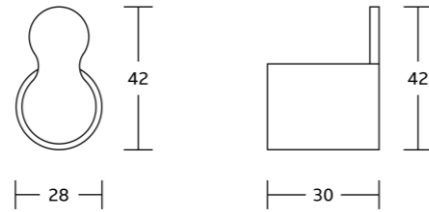

88300series