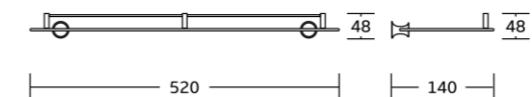

51137
Glass shelf
Material: Zinc alloy
Size: 520x48x140mm