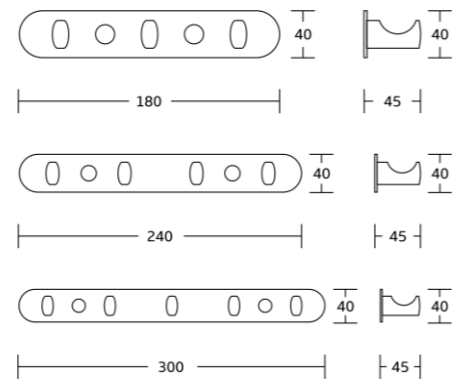

WT-4053
Hooks
Material:SS+Zinc Alloy
Size:180/240/300x40x45mm

WT-4153
Hooks
Material:SS+Zinc Alloy
Size:180/240/300x40x40mm

Basic Hooks

WT-5153
Hooks
Material:SS+Zinc Alloy
Size:180/240/300/360x40x40mm

WT-6053
Hooks
Material:SS+Zinc Alloy
Size:175/230/400/470x45x35mm