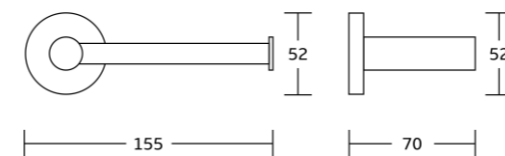

50750
Toilet brush holder
Material: Zinc alloy
Size: 115x370x145mm

50738A
Soap dispenser
Material: Zinc alloy
Size: 68x145x100mm

50751
Soap basket
Material: Zinc alloy
Size: 130x65x120mm

50733B
Toilet paper holder
Material: Zinc alloy
Size: 152x105x60mm

50732
Towel ring
Material: Zinc alloy
Size: 155x180x50mm

370

370

115

145

145

145

68

100

65

65

130

120

105

105

152

60

180

180

155

50

Chrome BN Gold Black Gun Metal

52

52

155

70

107

107

152

122

57

57

520

120

52

52

645

120

52

52

645

73

52

52

470

33

50700series

50733D
Spare paper holder
Material: Zinc alloy
Size: 155x51.5x70mm

50733E
Toilet paper holder
Material: Zinc alloy
Size: 152x107x122mm

50737
Glass shelf
Material: Zinc alloy
Size: 520x57x120mm

50725
Double towel bar
Material: Zinc alloy
Size: 645x51.5x120mm

50724
Single towel bar
Material: Zinc alloy
Size: 645x51.5x73mm

50725B
Swivel towel bar
Material: Zinc alloy
Size: 470x51.5x33mm