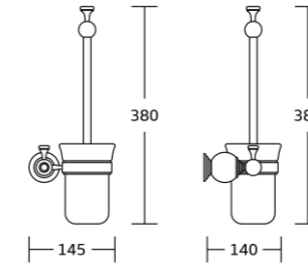

11300series

Chrome BN Gold Black Gun Metal

11335
Robe hook
Material:Brass
Size:100x120x100mm

11338
Tumbler holder
Material:Brass
Size:190x105x120mm

11352
Double tumbler holder
Material:Brass
Size:190x105x120mm

11339
Soap dish
Material:Brass
Size:180x60x130mm

11350
Toilet brush holder
Material:Brass
Size:145x380x140mm

11332
Towel ring
Material:Brass
Size:160x205x100mm

11351
Soap basket
Material:Brass
Size:190x60x130mm