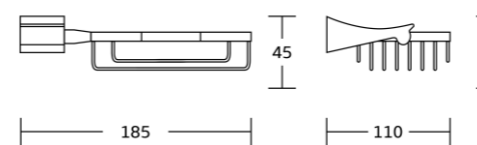

50651
Soap basket
Material: Zinc alloy
Size: 185x45x110mm