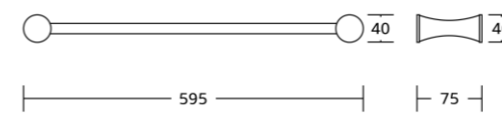

17100series

17135
Robe hook
Material:Brass/Zinc Alloy
Size:40x65x75mm

17139
Soap dish
Material:Brass/Zinc Alloy
Size:155x55x130mm

17138
Tumbler holder
Material:Brass/Zinc Alloy
Size:130x95x105mm

17133
Toilet paper holder
Material:Brass/Zinc Alloy
Size:178x40x75mm

17150
Toilet brush holder
Material:Brass/Zinc Alloy
Size:165x125x370mm

17132
Towel ring
Material:Brass/Zinc Alloy
Size:185x77x195mm