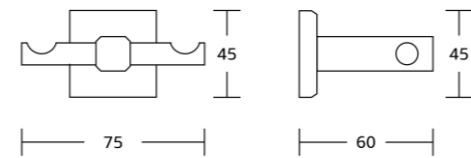

80237
Glass shelf
Material: Brass
Size: 520x70x147mm

80202
Double glass shelf
Material: Brass
Size: 390x390x125mm

PROFESSIONAL
BATHROOM BRAND FROM EUROPE

80500series

80535
Robe hook
Material: Brass
Size: 75x45x60mm

80539
Soap dish
Material: Brass
Size: 140x60x120mm

80538
Tumbler holder
Material: Brass
Size: 125x115x85mm

80552
Double tumbler holder
Material: Brass
Size: 200x100x90mm

80550
Toilet brush holder
Material: Brass
Size: 160x380x115mm