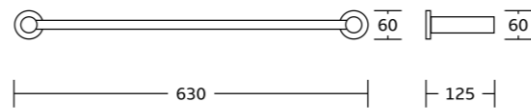

50151
Soap basket
Material: Zinc alloy
Size: 140x65x130mm

50100series

50124
Single towel bar
Material: Zinc alloy
Size: 630x60x80mm

50125
Double towel bar
Material: Zinc alloy
Size: 630x60x125mm

50120
Towel shelf
Material: Zinc alloy
Size: 630x130x240mm