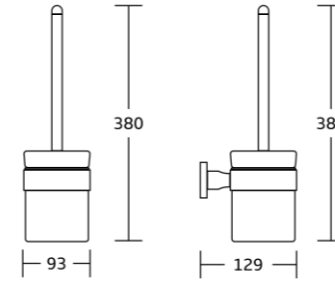

20239
Soap dish
Material: Zinc alloy
Size: 104x59x120mm

20238
Tumbler holder
Material: Zinc alloy
Size: 64x115x98mm

20233
Toilet paper holder
Material: Zinc alloy
Size: 135x125x48.5mm

20233D
Spare paper holder
Material: Zinc alloy
Size: 165x50x75mm

20250
Toilet brush holder
Material: Zinc alloy
Size: 93x380x129mm

20232
Towel ring
Material: Zinc alloy
Size: 190x170x40mm

20224
Single towel bar
Material: Zinc alloy
Size: 630x50x73mm

20225
Double towel bar
Material: Zinc alloy
Size: 645x70x115mm