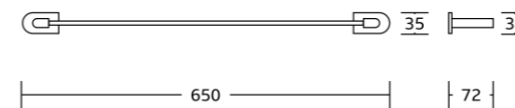

13737
Glass shelf
Material: Zinc alloy
Size: 650x47x125mm