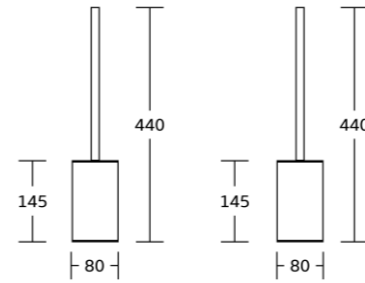

WT-866
Toilet brush holder
Material:Stainless Steel
Size:257x80x395mm