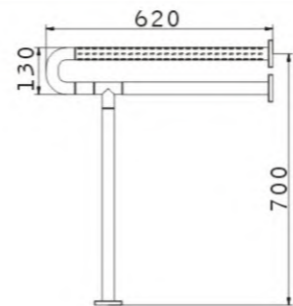

1W012
落地U型扶手
Landing U-shaped handrail