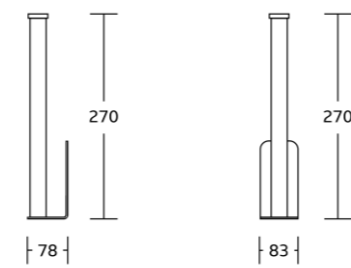

WT-1199
Toilet Paper & Roll Holder
Material:Stainless Steel 304
Size:78x130x83mm