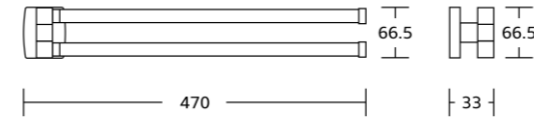

7525B
Swivel towel bar
Material: Zinc alloy
Size: 470x66.5x33mm