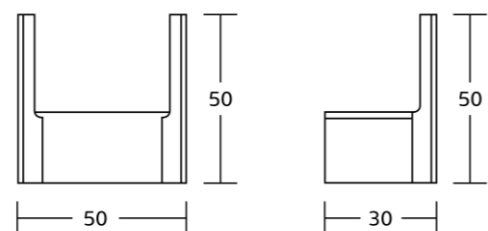

WT-20335-4
4 Hooks
Material:SS+Zinc Alloy
Size:210x50x35mm