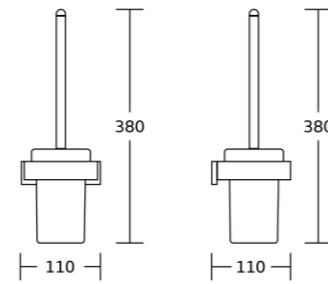

85133
Toilet paper holder
Material: Brass
Size: 155x30x90mm

85133B
Toilet paper holder
Material: Brass
Size: 155x30x90mm

85132
Towel ring
Material: Brass
Size: 200x30x85mm

85150
Toilet brush holder
Material: Brass
Size: 110x380x110mm

85138
Tumbler holder
Material: Brass
Size: 90x100x95mm

85152
Double tumbler holder
Material: Brass
Size: 165x100x95mm

85153
Triple tumbler holder
Material: Brass
Size: 200x100x95mm

85100series

85124
Single towel bar
Material: Brass
Size: 600x30x85mm