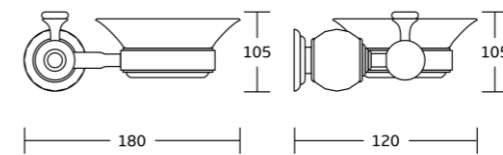

11338A
Soap dispenser
Material:Brass
Size:180x210x130mm

11300series

11333
Toilet paper holder
Material: Brass
Size: 140x170x100mm

11324
Single towel bar
Material: Brass
Size: 630x50x100mm

11325
Double towel bar
Material: Brass
Size: 630x110x180mm

11320
Towel shelf
Material: Brass
Size: 630x140x260mm

11500series

11535
Robe hook
Material: Brass
Size: 100x120x100mm

11538
Tumbler holder
Material: Brass
Size: 180x105x120mm

11538A
Soap dispenser
Material: Brass
Size: 180x210x130mm

11539
Soap dish
Material: Brass
Size: 180x60x130mm

11500series

11550
Toilet brush holder
Material: Brass
Size: 145x380x140mm

11552
Double tumbler holder
Material: Brass
Size: 190x105x120mm

11533
Toilet paper holder
Material: Brass
Size: 140x170x100mm