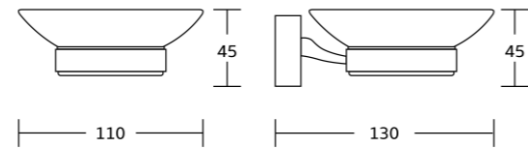

18138
Tumbler holder
Material: Zinc alloy
Size: 68x98x110mm