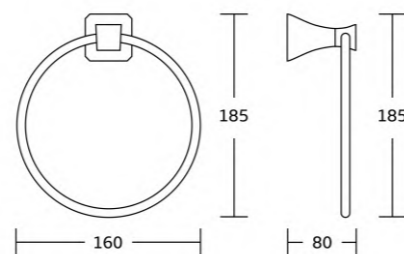

22332
Towel ring
Material: Zinc alloy
Size: 160x185x80mm