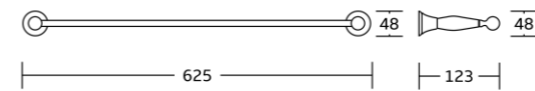

19239
Soap dish
Material: Brass
Size: 140x62x75mm

19232
Towel ring
Material: Brass
Size: 245x62x55mm

19224
Single towel bar
Material: Brass
Size: 630x62x75mm

19225
Double towel bar
Material: Brass
Size: 630x62x132mm

19538
Tumbler holder
Material: Brass
Size: 125x105x110mm

19532
Towel ring
Material: Brass
Size: 170x190x90mm

19524
Single towel bar
Material: Brass
Size: 625x48x90mm

19525
Double towel bar
Material: Brass
Size: 625x48x123mm