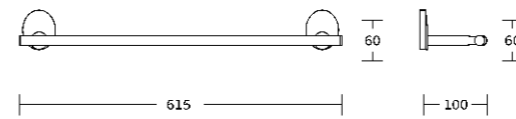

20533D
Roll holder
Material: Zinc alloy
Size: 50x156x75mm

20538A
Soap dispenser
Material: Zinc alloy
Size: 68x120x160mm

20533B
Toilet paper holder
Material: Zinc alloy
Size: 180x130x75mm

20532
Towel ring
Material: Zinc alloy
Size: 235x160x60mm