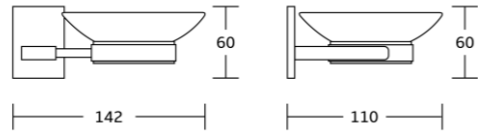

17238
Tumbler holder
Material: Brass
Size: 115x105x100mm

17238A
Soap dispenser
Material: Brass
Size: 115x155x100mm

17239
Soap dish
Material: Brass
Size: 140x47x120mm

17232
Towel ring
Material: Brass
Size: 225x150x60mm

17233
Toilet paper holder
Material: Brass
Size: 160x115x60mm

17224
Single towel bar
Material: Brass
Size: 605x43x75mm

17225
Double towel bar
Material: Brass
Size: 605x43x120mm

18800series

18835
 Robe hook
 Material: Brass
 Size: 85x60x55mm

18839
 Soap dish
 Material: Brass
 Size: 142x60x110mm

18838
 Tumbler holder
 Material: Brass
 Size: 120x95x90mm

18852
 Double tumbler holder
 Material: Brass
 Size: 179x95x90mm

18850
 Toilet brush holder
 Material: Brass
 Size: 150x370x120mm