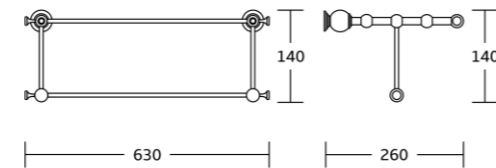

11338A
Soap dispenser
Material:Brass
Size:180x210x130mm

11300series

11333
Toilet paper holder
Material: Brass
Size: 140x170x100mm

11324
Single towel bar
Material: Brass
Size: 630x50x100mm

11325
Double towel bar
Material: Brass
Size: 630x110x180mm

11320
Towel shelf
Material: Brass
Size: 630x140x260mm

11500series

11535
Robe hook
Material: Brass
Size: 100x120x100mm

11538
Tumbler holder
Material: Brass
Size: 180x105x120mm

11538A
Soap dispenser
Material: Brass
Size: 180x210x130mm