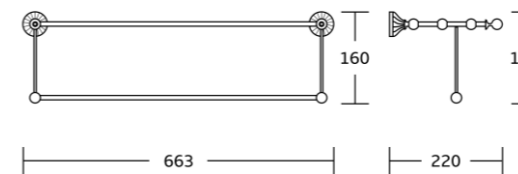

11120
Towel shelf
Material: Zinc alloy
Size: 663x160x220mm