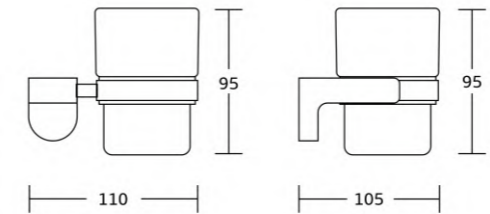

17938
Tumbler holder
Material: Zinc alloy
Size: 110x95x105mm