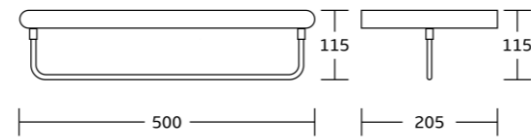

22220
Towel shelf
Material:Stainless steel 304
Size:500x115x205mm