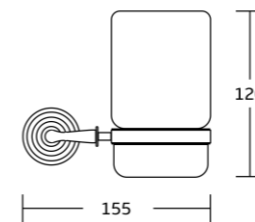

90700series

90725B
Swivel towel bar
Material: Brass
Size: 420x65x45mm

90800series

90835
Robe hook
Material: Brass
Size: 60x75x90mm

90839
Soap dish
Material: Brass
Size: 170x60x130mm

90838
Tumbler holder
Material: Brass
Size: 155x120x110mm

90838A
Soap dispenser
Material: Brass
Size: 155x200x110mm