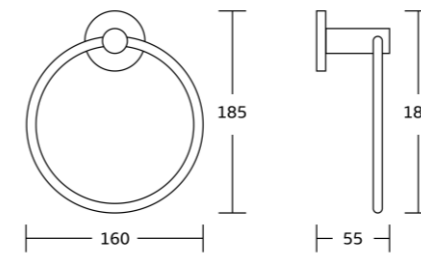

12832
Towel ring
Material: Zinc alloy
Size: 160x185x55mm