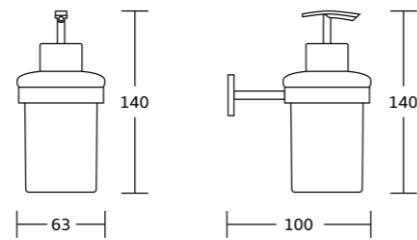

19100series

19133D
Toilet paper holder
Material: Brass
Size: 150x35x70mm

19124
Single towel bar
Material: Brass
Size: 630x35x70mm

19125
Double towel bar
Material: Brass
Size: 630x75x135mm