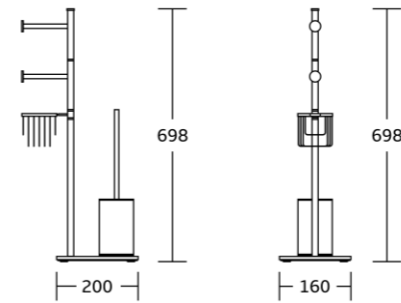

WT-813
Toilet brush holder
Material: Stainless Steel
Size: 200x160x698mm