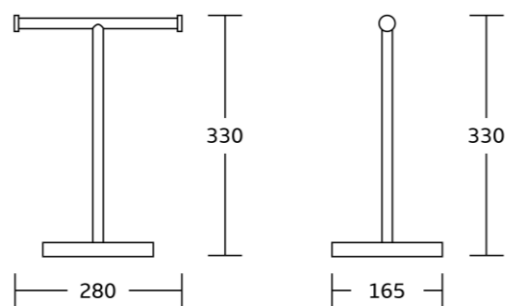

WT-1120
Toilet Paper & Roll Holder
Material:Stainless Steel 304
Size:200x135x146mm