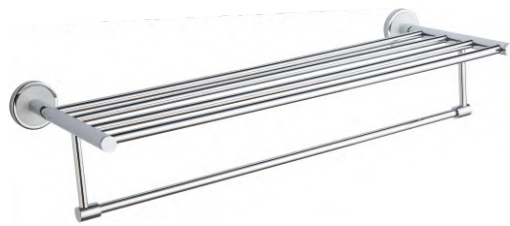

90735
Robe hook
Material: Brass
Size: 70x60x55mm

90739
Soap dish
Material: Brass
Size: 160x60x125mm

90738
Tumbler holder
Material: Brass
Size: 140x100x80mm

90738A
Soap dispenser
Material: Brass
Size: 140x180x85mm

90750
Toilet brush holder
Material: Brass
Size: 165x390x120mm

90733
Toilet paper holder
Material: Brass
Size: 140x170x55mm

90732
Towel ring
Material: Brass
Size: 160x190x55mm

90700series

90724
Single towel bar
Material: Brass
Size: 640x60x68mm

90720
Towel shelf
Material: Brass
Size: 640x140x225mm

90737
Glass shelf
Material: Brass
Size: 520x110x140mm

90725B
Swivel towel bar
Material: Brass
Size: 420x65x45mm

90800series

90835
Robe hook
Material: Brass
Size: 60x75x90mm