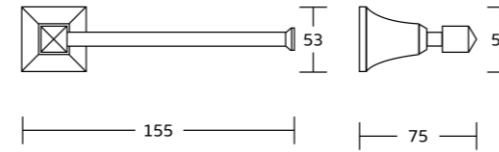

17333D
Toilet paper holder
Material: Zinc alloy
Size: 155x53x75mm