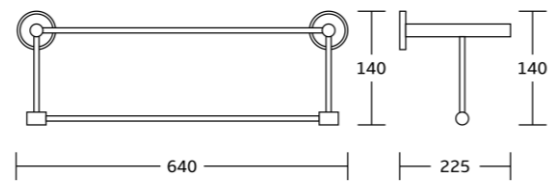

90735
Robe hook
Material: Brass
Size: 70x60x55mm

90739
Soap dish
Material: Brass
Size: 160x60x125mm

90738
Tumbler holder
Material: Brass
Size: 140x100x80mm

90738A
Soap dispenser
Material: Brass
Size: 140x180x85mm

90750
Toilet brush holder
Material: Brass
Size: 165x390x120mm

90733
Toilet paper holder
Material: Brass
Size: 140x170x55mm

90732
Towel ring
Material: Brass
Size: 160x190x55mm

90700series

90724
Single towel bar
Material: Brass
Size: 640x60x68mm

90720
Towel shelf
Material: Brass
Size: 640x140x225mm

90737
Glass shelf
Material: Brass
Size: 520x110x140mm

90725B
Swivel towel bar
Material: Brass
Size: 420x65x45mm

90800series

90835
Robe hook
Material: Brass
Size: 60x75x90mm