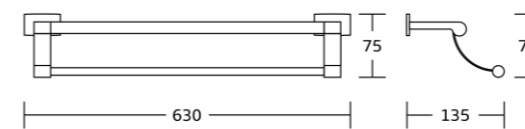

19125
Double towel bar
Material: Brass
Size: 630x75x135mm