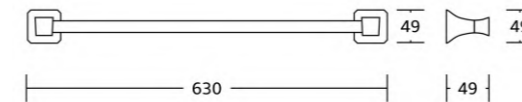

22324
Single towel bar
Material: Zinc alloy
Size: 630x49x49mm