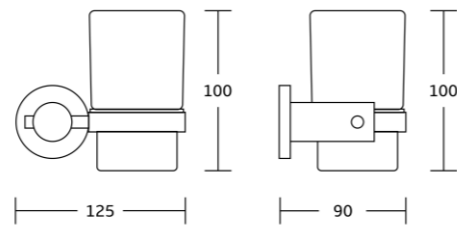

8738
Tumbler holder
Material:Stainless steel 304
Size:125x100x90mm