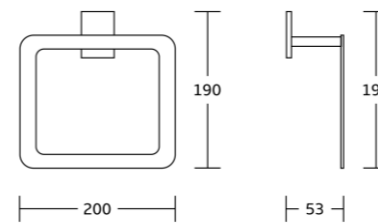

18800series

18835
Robe hook
Material: Brass
Size: 85x60x55mm

18839
Soap dish
Material: Brass
Size: 142x60x110mm

18838
Tumbler holder
Material: Brass
Size: 120x95x90mm

18852
Double tumbler holder
Material: Brass
Size: 179x95x90mm

18850
Toilet brush holder
Material: Brass
Size: 150x370x120mm

18851
Soap basket
Material: Brass
Size: 200x65x105mm

18833
Toilet paper holder
Material: Brass
Size: 180x60x55mm

18832
Towel ring
Material: Brass
Size: 200x190x53mm