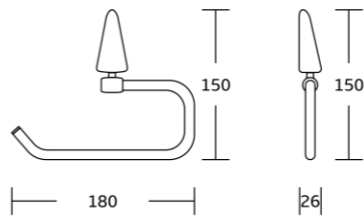

88837
 Glass shelf
 Material: Stainless steel 304
 Size: 500x120x20mm

1600series

1635
Robe hook
Material: Zinc alloy
Size: 36x108x49mm

1635-B
Robe hook
Material: Zinc alloy
Size: 68x108x49mm

1638
Tumbler holder
Material: Zinc alloy
Size: 175x95x105mm

1638A
Soap dispenser
Material: Zinc alloy
Size: 175x170x100mm

1639
Soap dish
Material: Zinc alloy
Size: 210x35x110mm

1651
Soap basket
Material: Zinc alloy
Size: 145x110x120mm

1650
Toilet brush holder
Material: Zinc alloy
Size: 195x370x115mm

1632
Towel ring
Material: Zinc alloy
Size: 155x251x26mm

1633
Toilet paper holder
Material: Zinc alloy
Size: 150x200x36mm

1633B
Toilet paper holder
Material: Zinc alloy
Size: 180x150x26mm

1624
Single towel bar
Material: Zinc alloy
Size: 690x36x36mm