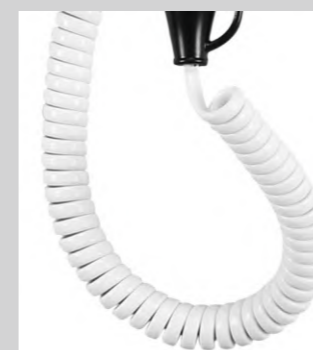

HAIR DRYER SERIES