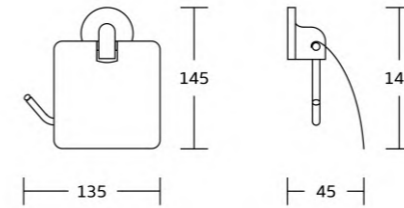

1900series

1935
Robe hook
Material: Zinc alloy
Size: 45x50x45mm

1939
Soap dish
Material: Zinc alloy
Size: 110x45x120mm

1938
Tumbler holder
Material: Zinc alloy
Size: 68x98x115mm

1952
Double tumbler holder
Material: Zinc alloy
Size: 160x98x113mm