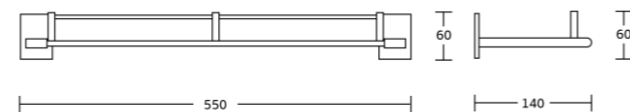

18800series

19100series

19135
Robe hook
Material:Brass
Size:60x35x70mm

19139
Soap dish
Material:Brass
Size:110x40x130mm

19138
Tumbler holder
Material:Brass
Size:67x95x115mm

19152
Double tumbler holder
Material:Brass
Size:200x95x115mm