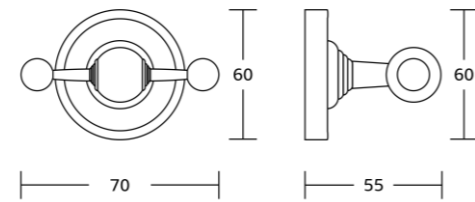

90735
Robe hook
Material: Brass
Size: 70x60x55mm

90739
Soap dish
Material: Brass
Size: 160x60x125mm

90738
Tumbler holder
Material: Brass
Size: 140x100x80mm

90738A
Soap dispenser
Material: Brass
Size: 140x180x85mm