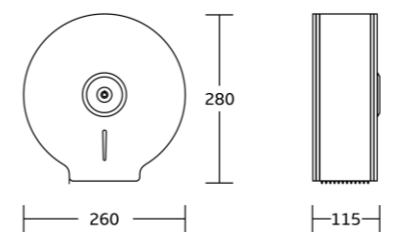

WT-8805
Toilet Paper & Roll Holder
Material:Stainless Steel 304
Size:250x260x115mm