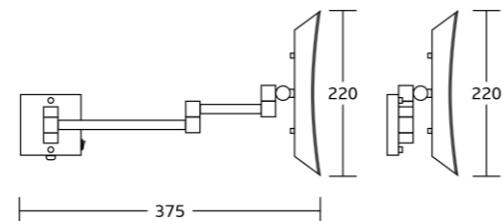

Face-painting Mirror

WT-1076
Face-painting Mirror
Material: Brass+SS 304
Size: 270x310x35mm

WT-1096
Face-painting Mirror
Material: Brass+SS 304
Size: 218x304mm

WT-1145
Face-painting Mirror
Material: Brass+SS 304
Size: 153x335x125mm

WT-1087
Face-painting Mirror
Material: Brass+SS 304
Size: 480x357x60mm

WT-1092
Face-painting Mirror
Material: Brass+SS 304
Size: 375x220mm

Face-painting Mirror