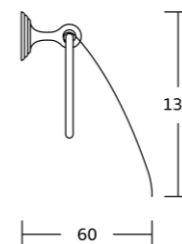

13824
Single towel bar
Material: Zinc alloy
Size: 625x42.5x60mm