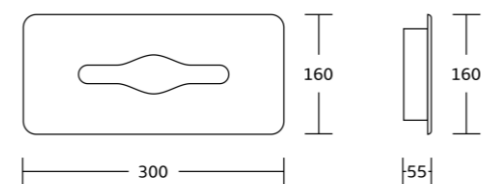

WT-6614
Toilet Paper & Roll Holder
Material:Stainless Steel 304
Size:130x65x110mm