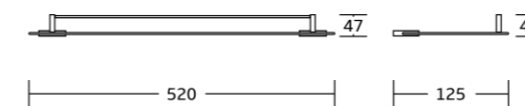

12937
Glass shelf
Material: Zinc alloy
Size: 520x47x125mm