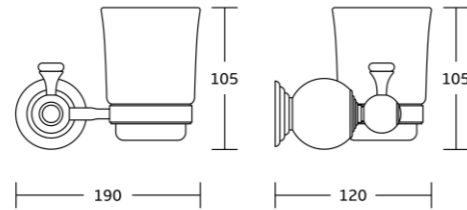

11300series

Chrome BN Gold Black Gun Metal

11335
Robe hook
Material:Brass
Size:100x120x100mm

11338
Tumbler holder
Material:Brass
Size:190x105x120mm

11352
Double tumbler holder
Material:Brass
Size:190x105x120mm

11339
Soap dish
Material:Brass
Size:180x60x130mm

11350
Toilet brush holder
Material:Brass
Size:145x380x140mm

11332
Towel ring
Material:Brass
Size:160x205x100mm

11351
Soap basket
Material:Brass
Size:190x60x130mm