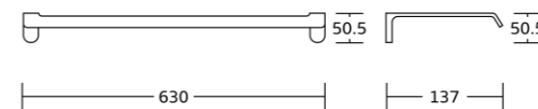

26032
Towel ring
Material: Zinc alloy
Size: 210x140x61.5mm

26033
Toilet paper holder
Material: Zinc alloy
Size: 163x62x88mm

26050
Toilet brush holder
Material: Zinc alloy
Size: 115.5x375x140mm

26024
Single towel bar
Material: Zinc alloy
Size: 630x50.5x77mm