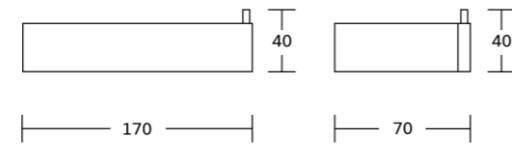

30432
Towel ring
Material:Stainless steel 304
Size:265x30x70mm