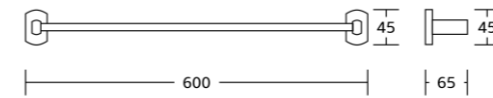

80224
Single towel bar
Material: Brass
Size: 600x45x65mm