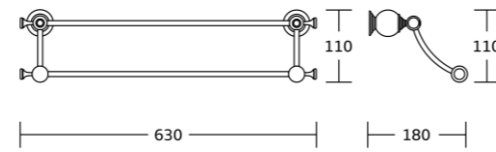

11338A
Soap dispenser
Material:Brass
Size:180x210x130mm

11300series

11333
Toilet paper holder
Material: Brass
Size: 140x170x100mm

11324
Single towel bar
Material: Brass
Size: 630x50x100mm

11325
Double towel bar
Material: Brass
Size: 630x110x180mm