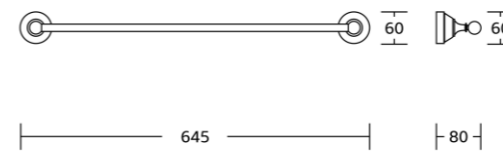

11824
Single towel bar
Material: Zinc alloy
Size: 645x60x80mm