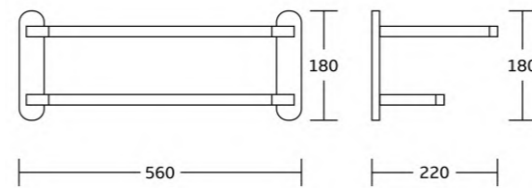

17600series

17624
Single towel bar
Material: Zinc alloy
Size: 540x40x70mm

17625
Double towel bar
Material: Zinc alloy
Size: 540x40x110mm

17620
Towel shelf
Material: Zinc alloy
Size: 560x180x220mm

17637
Glass shelf
Material: Zinc alloy
Size: 520x35x125mm