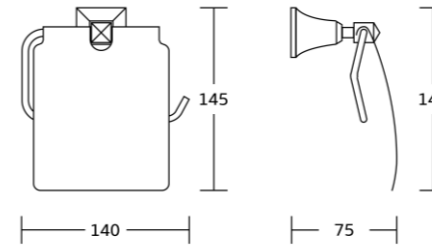

17339
Soap dish
Material: Zinc alloy
Size: 150x55x110mm

17338
Tumbler holder
Material: Zinc alloy
Size: 130x110x95mm

17338A
Soap dispenser
Material: Zinc alloy
Size: 135x160x95mm

17332
Towel ring
Material: Zinc alloy
Size: 165x170x75mm