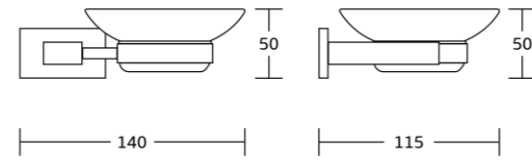

13639
Soap dish
Material: Zinc alloy
Size: 140x50x115mm