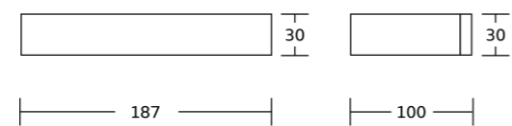

30400series

30450
Toilet brush holder
Material:Stainless steel 304
Size:95x360x130mm

30433
Toilet paper holder
Material:Stainless steel 304
Size:170x40x70mm

30432
Towel ring
Material:Stainless steel 304
Size:265x30x70mm

30451
Soap basket
Material:Stainless steel 304
Size:187x30x100mm