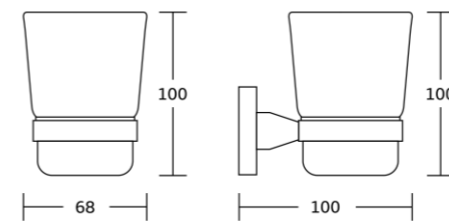

50637
Glass shelf
Material: Zinc alloy
Size: 520x42x130mm

50700series

50735
Robe hook
Material: Zinc alloy
Size: 51.5x60x50mm

50735B
Robe hook
Material: Zinc alloy
Size: 90x51.5x45mm

50739
Soap dish
Material: Zinc alloy
Size: 108x52x120mm