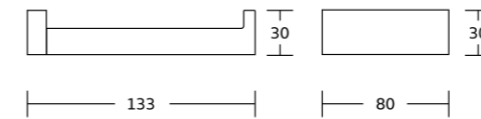

19633
Toilet paper holder
Material: Brass
Size: 133x30x80mm