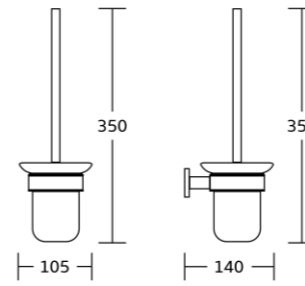

81838A
Soap dispenser
Material:Stainless steel 304
Size:68x113x105mm