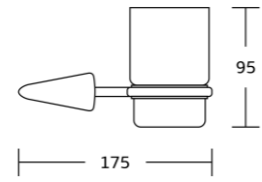

88837
 Glass shelf
 Material: Stainless steel 304
 Size: 500x120x20mm

1600series

1635
Robe hook
Material: Zinc alloy
Size: 36x108x49mm

1635-B
Robe hook
Material: Zinc alloy
Size: 68x108x49mm

1638
Tumbler holder
Material: Zinc alloy
Size: 175x95x105mm