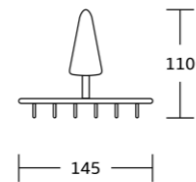

1650
Toilet brush holder
Material: Zinc alloy
Size: 195x370x115mm