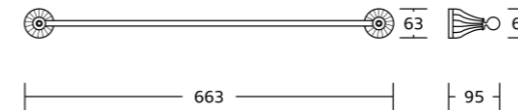

11133
Toilet paper holder
Material: Zinc alloy
Size: 140x145x85mm

11151
Soap basket
Material: Zinc alloy
Size: 200x64x115mm

11150
Toilet brush holder
Material: Zinc alloy
Size: 170x360x132mm

11132
Towel ring
Material: Zinc alloy
Size: 160x192x80mm