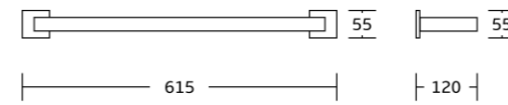

7024
Single towel bar
Material:Stainless steel 304
Size:615x55x80mm

7039
Soap dish
Material:Stainless steel 304
Size:105x50x120mm

7025
Double towel bar
Material:Stainless steel 304
Size:615x55x120mm

7033
Toilet paper holder
Material:Stainless steel 304
Size:170x55x70mm