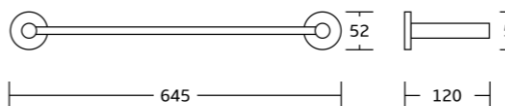

52

52

645

120