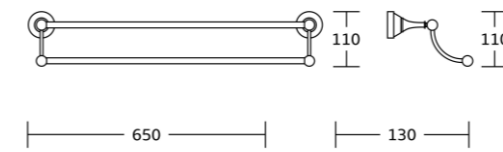

11800series

11835
Robe hook
Material: Zinc alloy
Size: 85x110x65mm

11838
Tumbler holder
Material: Zinc alloy
Size: 80x140x125mm

11839
Soap dish
Material: Zinc alloy
Size: 110x65x140mm

11832
Towel ring
Material: Zinc alloy
Size: 160x190x80mm

11833
Toilet paper holder
Material: Zinc alloy
Size: 140x145x80mm

11850
Toilet brush holder
Material: Zinc alloy
Size: 115x380x145mm

11824
Single towel bar
Material: Zinc alloy
Size: 645x60x80mm