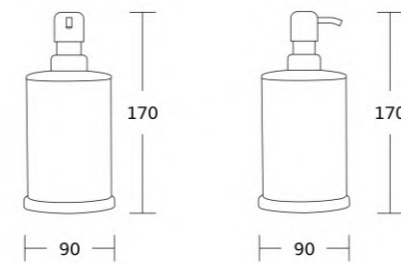

Soap Dispenser

WT-621
Soap Dispenser
Material:Stainless Steel
Size:50x189mm

WT-622
Soap Dispenser
Material:Stainless Steel
Size:50x189mm

WT-627
Soap Dispenser
Material:Stainless Steel
Size:50x189mm

Soap Dispenser