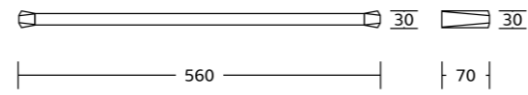

18733
Toilet paper holder
Material: Zinc alloy
Size: 160x85x72mm

18733B
Toilet paper holder
Material: Zinc alloy
Size: 160x110x70mm

18700series

18724
Single towel bar
Material: Zinc alloy
Size: 560x30x70mm