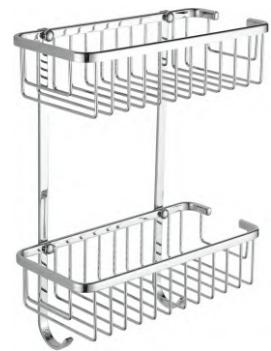

WT-506T
Triple Corner Basket
Material:Brass
Size:260x570x215mm

Corner Basket

WT-345D
Double Corner Basket
Material: Brass
Size: 255x390x150mm

WT-508
Single Corner Basket
Material: Brass
Size: 280x70x120mm