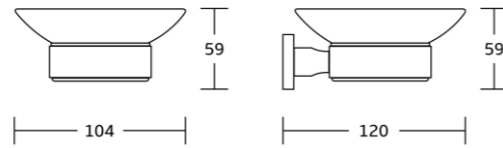

20238
Tumbler holder
Material: Zinc alloy
Size: 64x115x98mm