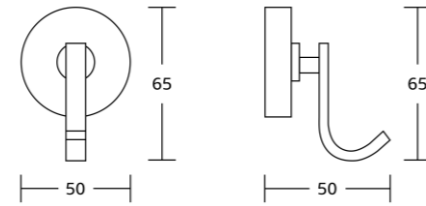

18000series

18035
Robe hook
Material: Zinc alloy
Size: 50x65x50mm