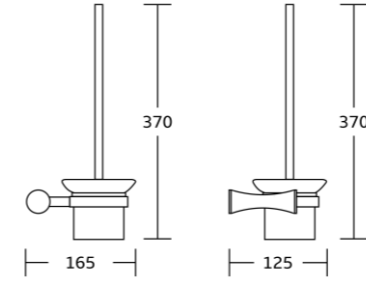

22333
Toilet paper holder
Material: Zinc alloy
Size: 140x100x80mm

22324
Single towel bar
Material: Zinc alloy
Size: 630x49x49mm

22325
Double towel bar
Material: Zinc alloy
Size: 630x49x160mm

22320
Towel shelf
Material: Zinc alloy
Size: 630x160x240mm

25900series

25935
Robe hook
Material: Zinc alloy
Size: 34x34x65mm

25938
Tumbler holder
Material: Zinc alloy
Size: 130x95x105mm

25939
Soap dish
Material: Zinc alloy
Size: 155x55x130mm

25932
Towel ring
Material: Zinc alloy
Size: 175x184x65mm

25950
Toilet brush holder
Material: Zinc alloy
Size: 165x370x125mm

25933D
Spare Paper Holder
Material: Zinc alloy
Size: 178x34x85mm

25933C
Toilet Paper Holder
Material: Zinc alloy
Size: 240x34x85mm

25924
Single towel bar
Material: Zinc alloy
Size: 665x34x85mm