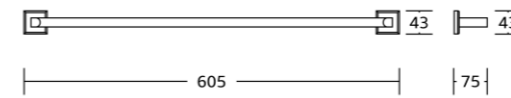

17224
Single towel bar
Material: Brass
Size: 605x43x75mm