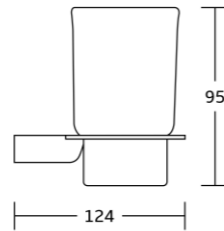

27038A
Soap dispenser
Material: Zinc alloy
Size: 124x160x104mm