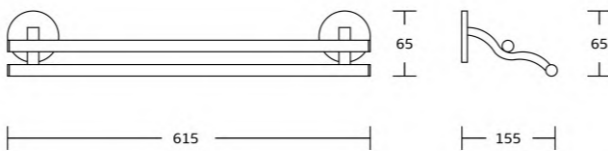

20300series

20324
Single towel bar
Material: Zinc alloy
Size: 615x60x100mm

20325
Double towel bar
Material: Zinc alloy
Size: 615x65x155mm

20337
Glass shelf
Material: Zinc alloy
Size: 600x60x150mm

20325B
Swivel towel bar
Material: Zinc alloy
Size: 475x60x33mm

20500series

20535
Robe hook
Material: Zinc alloy
Size: 70x60x50mm

20538
Tumbler holder
Material: Zinc alloy
Size: 70x95x110mm

20539
Soap dish
Material: Zinc alloy
Size: 132x60x120mm

20551
Soap basket
Material: Zinc alloy
Size: 130x65x115mm

20533
Toilet paper holder
Material: Zinc alloy
Size: 130x105x85mm