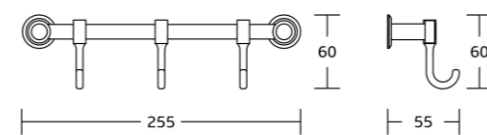

WT-20335-4
4 Hooks
Material:SS+Zinc Alloy
Size:210x50x35mm