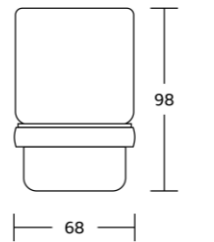

13832
Towel ring
Material: Zinc alloy
Size: 160x170x60mm