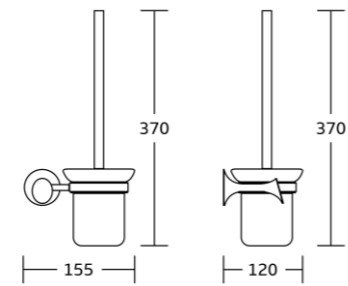

51132
Towel ring
Material: Zinc alloy
Size: 160x185x85mm