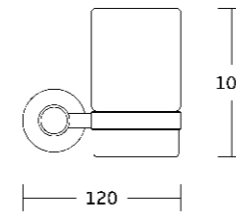

50137
Glass shelf
Material: Zinc alloy
Size: 520x60x160mm

50300series

50335
Robe hook
Material: Zinc alloy
Size: 85x105x90mm

50339
Soap dish
Material: Zinc alloy
Size: 140x55x115mm

50338
Tumbler holder
Material: Zinc alloy
Size: 120x100x95mm