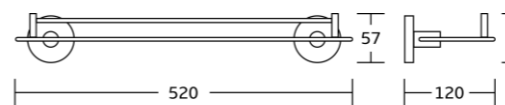

57

57

520

120