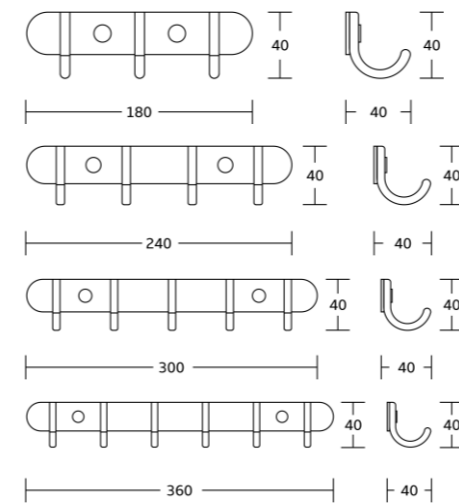

WT-4053
Hooks
Material:SS+Zinc Alloy
Size:180/240/300x40x45mm

WT-4153
Hooks
Material:SS+Zinc Alloy
Size:180/240/300x40x40mm

Basic Hooks

WT-5153
Hooks
Material:SS+Zinc Alloy
Size:180/240/300/360x40x40mm

WT-6053
Hooks
Material:SS+Zinc Alloy
Size:175/230/400/470x45x35mm

WT-6153
Hooks
Material:SS+Zinc Alloy
Size:360/440/520x60x40mm

Basic Hooks

WT-7103
Hooks
Material:SS+Zinc Alloy
Size:180/240/300/360x40x40mm

WT-915
Hooks
Material:Brass
Size:160/220/285/350x25x38mm

WT-916
Hooks
Material:Brass
Size:190/270/350/430x18x40mm