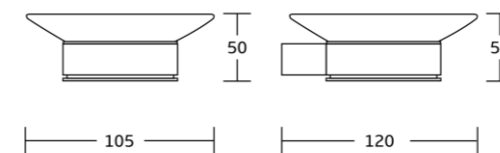

22200series

30400series

30435
Robe hook
Material:Stainless steel 304
Size:30x60x50mm

30438
Tumbler holder
Material:Stainless steel 304
Size:70x105x88mm