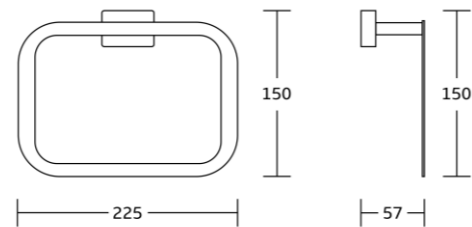

20750
Toilet brush holder
Material: Zinc alloy
Size: 105x140x380mm