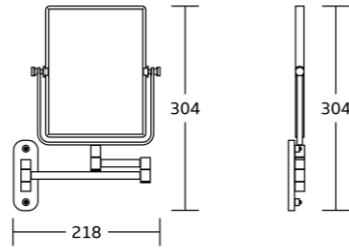

WT-1070
Face-painting Mirror
Material:Brass+SS 304
Size:670x385x385mm

Face-painting Mirror

WT-1076
Face-painting Mirror
Material: Brass+SS 304
Size: 270x310x35mm

WT-1096
Face-painting Mirror
Material: Brass+SS 304
Size: 218x304mm