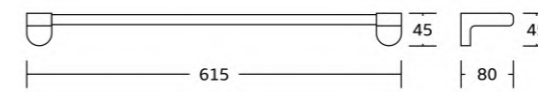

17924
Single towel bar
Material: Zinc alloy
Size: 615x45x80mm