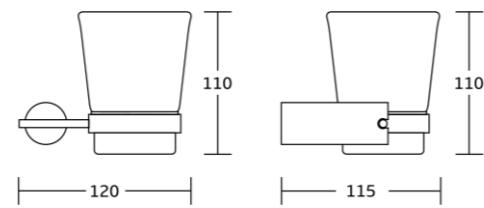

85725
Double towel bar
Material: Brass
Size: 610x65x133mm

85720
Towel shelf
Material: Brass
Size: 610x140x240mm

88100series

88135
Robe hook
Material: Brass
Size: 32x55x38mm

88139
Soap dish
Material: Brass
Size: 140x50x130mm

88138
Tumbler holder
Material: Brass
Size: 120x110x115mm

88138A
Soap dispenser
Material: Brass
Size: 120x200x115mm

88150
Toilet brush holder
Material: Brass
Size: 155x380x115mm

88132
Towel ring
Material: Brass
Size: 190x168x38mm