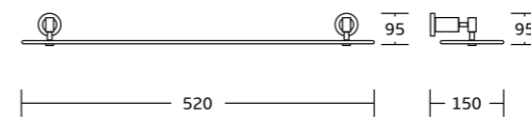

15837
Glass shelf
Material: Zinc alloy
Size: 520x95x150mm