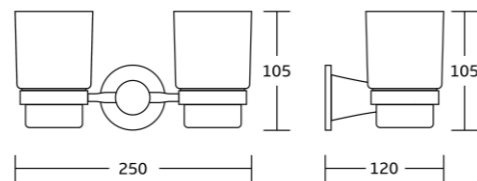

85700series

85735
Robe hook
Material: Brass
Size: 90x97x83mm

85739
Soap dish
Material: Brass
Size: 160x70x120mm

85738
Tumbler holder
Material: Brass
Size: 140x105x105mm

85752
Double tumbler holder
Material: Brass
Size: 250x105x120mm