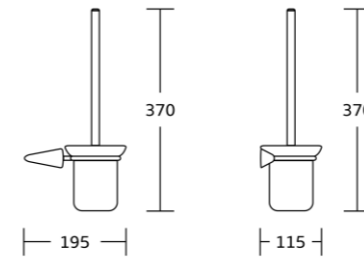

1600series

1635
Robe hook
Material: Zinc alloy
Size: 36x108x49mm

1635-B
Robe hook
Material: Zinc alloy
Size: 68x108x49mm

1638
Tumbler holder
Material: Zinc alloy
Size: 175x95x105mm

1638A
Soap dispenser
Material: Zinc alloy
Size: 175x170x100mm

1639
Soap dish
Material: Zinc alloy
Size: 210x35x110mm

1651
Soap basket
Material: Zinc alloy
Size: 145x110x120mm

1650
Toilet brush holder
Material: Zinc alloy
Size: 195x370x115mm

1632
Towel ring
Material: Zinc alloy
Size: 155x251x26mm

1633
Toilet paper holder
Material: Zinc alloy
Size: 150x200x36mm

1633B
Toilet paper holder
Material: Zinc alloy
Size: 180x150x26mm

1624
Single towel bar
Material: Zinc alloy
Size: 690x36x36mm