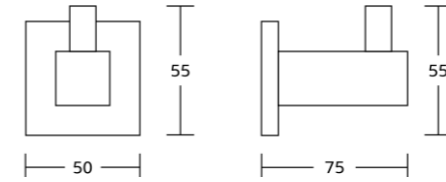

20933B
Toilet paper holder
Material: Zinc alloy
Size: 170x110x70mm

20932
Towel ring
Material: Zinc alloy
Size: 190x145x70mm

20924
Single towel bar
Material: Zinc alloy
Size: 580x45x70mm

20937
Glass shelf
Material: Zinc alloy
Size: 520x35x125mm