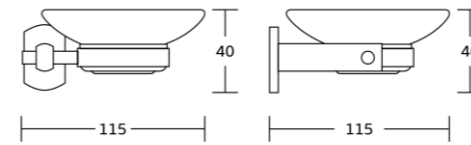

19600series

Chrome BN Gold Black Gun Metal

19624
Single towel bar
Material: Brass
Size: 605x30x80mm

19625
Double towel bar
Material: Brass
Size: 605x30x80mm

19620
Towel shelf
Material: Brass
Size: 500x30x250mm

19637
Glass shelf
Material: Brass
Size: 420x45x132mm

80200series

Chrome BN Gold Black Gun Metal

80235
Robe hook
Material: Brass
Size: 80x45x55mm

80239
Soap dish
Material: Brass
Size: 115x40x115mm

80238
Tumbler holder
Material: Brass
Size: 110x115x85mm

80252
Double tumbler holder
Material: Brass
Size: 195x115x85mm

80200series

Chrome BN Gold Black Gun Metal

80250
Toilet brush holder
Material: Brass
Size: 160x380x120mm

80232
Towel ring
Material: Brass
Size: 160x175x50mm