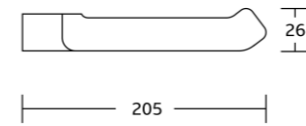

27050
Toilet brush holder
Material: Zinc alloy
Size: 135x350x122mm