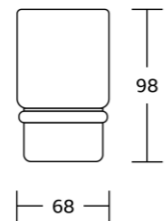

3139
Soap dish
Material: Zinc alloy
Size: 110x60x140mm