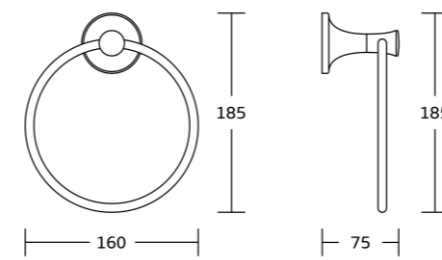

16732
Towel ring
Material: Zinc alloy
Size: 160x185x75mm