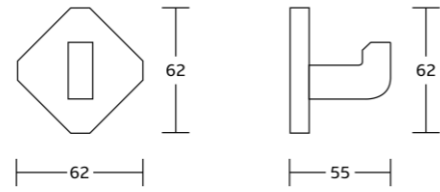

19124
Single towel bar
Material: Brass
Size: 630x35x70mm

19125
Double towel bar
Material: Brass
Size: 630x75x135mm

19200series

19235
Robe hook
Material: Brass
Size: 62x62x55mm

19238A
Soap dispenser
Material: Brass
Size: 150x140x100mm

19239
Soap dish
Material: Brass
Size: 140x62x75mm

19232
Towel ring
Material: Brass
Size: 245x62x55mm

19224
Single towel bar
Material: Brass
Size: 630x62x75mm

19225
Double towel bar
Material: Brass
Size: 630x62x132mm