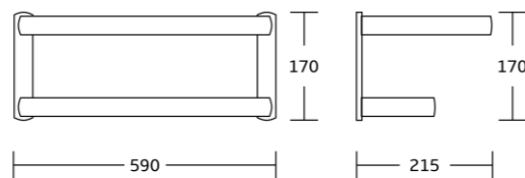

81350
Toilet brush holder
Material: Brass
Size: 200x370x130mm

81333
Toilet paper holder
Material: Brass
Size: 200x28x90mm

85100series

85135
Robe hook
Material: Brass
Size: 30x60x60mm

85133
Toilet paper holder
Material: Brass
Size: 155x30x90mm

85133B
Toilet paper holder
Material: Brass
Size: 155x30x90mm

85132
Towel ring
Material: Brass
Size: 200x30x85mm