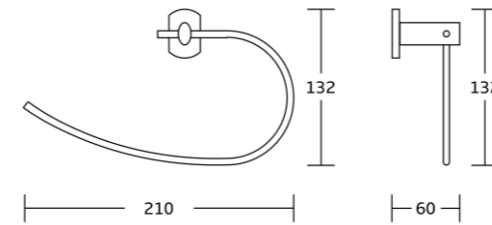

60532
Towel ring
Material: Zinc alloy
Size: 155x175x60mm