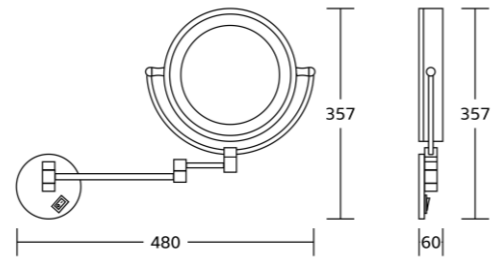

WT-1092
Face-painting Mirror
Material: Brass+SS 304
Size: 375x220mm