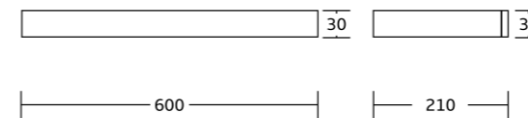

30400series

30450
Toilet brush holder
Material:Stainless steel 304
Size:95x360x130mm

30433
Toilet paper holder
Material:Stainless steel 304
Size:170x40x70mm

30432
Towel ring
Material:Stainless steel 304
Size:265x30x70mm

30451
Soap basket
Material:Stainless steel 304
Size:187x30x100mm

30425
Double towel bar
Material:Stainless steel 304
Size:600x30x120mm