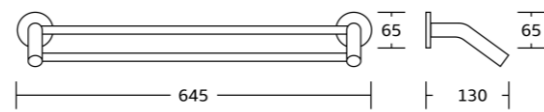

12833D
Toilet paper holder
Material: Zinc alloy
Size: 165x63x70mm

12851
Soap basket
Material: Zinc alloy
Size: 135x63x120mm

12800series

12824
Single towel bar
Material: Zinc alloy
Size: 630x64x70mm

12825
Double towel bar
Material: Zinc alloy
Size: 645x65x130mm