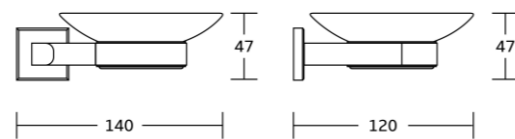

17125
Double towel bar
Material:Brass/Zinc Alloy
Size:595x110x40mm

17120
Towel shelf
Material:Brass/Zinc Alloy
Size:600x225x135mm

17200series

Chrome BN Gold Black Gun Metal

17235
Robe hook
Material: Brass
Size: 75x43x60mm

17238
Tumbler holder
Material: Brass
Size: 115x105x100mm

17238A
Soap dispenser
Material: Brass
Size: 115x155x100mm

17239
Soap dish
Material: Brass
Size: 140x47x120mm

17232
Towel ring
Material: Brass
Size: 225x150x60mm