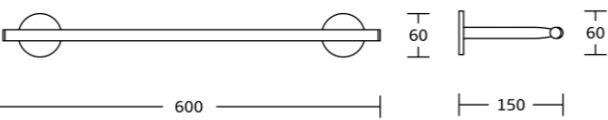

20300series

20324
Single towel bar
Material: Zinc alloy
Size: 615x60x100mm

20325
Double towel bar
Material: Zinc alloy
Size: 615x65x155mm

20337
Glass shelf
Material: Zinc alloy
Size: 600x60x150mm

20325B
Swivel towel bar
Material: Zinc alloy
Size: 475x60x33mm

20500series

20535
Robe hook
Material: Zinc alloy
Size: 70x60x50mm

20538
Tumbler holder
Material: Zinc alloy
Size: 70x95x110mm

20539
Soap dish
Material: Zinc alloy
Size: 132x60x120mm

20551
Soap basket
Material: Zinc alloy
Size: 130x65x115mm

20533
Toilet paper holder
Material: Zinc alloy
Size: 130x105x85mm