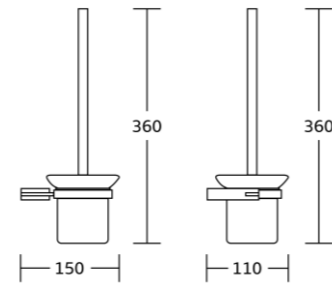

12039
Soap dish
Material: Zinc alloy
Size: 145x35x115mm

12033D
Spare Paper Holder
Material: Zinc alloy
Size: 200x23.5x47mm

12032
Towel ring
Material: Zinc alloy
Size: 210x130x53mm

12033
Toilet paper holder
Material: Zinc alloy
Size: 180x100x70mm

12038A
Soap dispenser
Material: Zinc alloy
Size: 115x150x95mm

12000series

12050
Toilet brush and holder
Material: Zinc alloy
Size: 150x360x110mm

12024
Single towel bar
Material: Zinc alloy
Size: 580x15x55mm