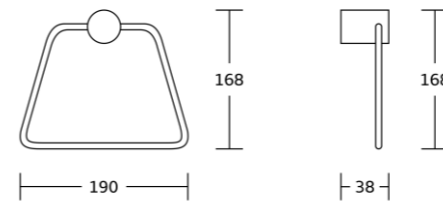

88238A
Soap dispenser
Material: Zinc alloy
Size: 70x151x105mm