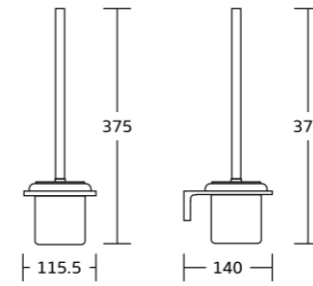

26033
Toilet paper holder
Material: Zinc alloy
Size: 163x62x88mm