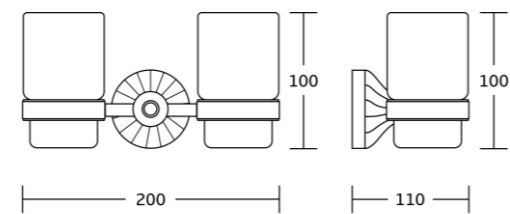

7550
Toilet brush holder
Material: Zinc alloy
Size: 115x365x155mm

7525B
Swivel towel bar
Material: Zinc alloy
Size: 470x66.5x33mm

7524
Single towel bar
Material: Zinc alloy
Size: 642x66.5x56mm

7525
Double towel bar
Material: Zinc alloy
Size: 642x68x114mm

11100series

11135
Robe hook
Material: Zinc alloy
Size: 85x100x85mm

11139
Soap dish
Material: Zinc alloy
Size: 150x64x130mm

11138
Tumbler holder
Material: Zinc alloy
Size: 125x110x110mm

11152
Double tumbler holder
Material: Zinc alloy
Size: 200x100x110mm