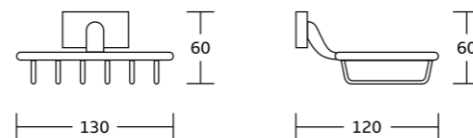

12825B
Swivel towel bar
Material: Zinc alloy
Size: 475x63x37mm

12837
Glass shelf
Material: Zinc alloy
Size: 520x70x140mm

12900series

12935
Robe hook
Material: Zinc alloy
Size: 70x42x62mm

12939
Soap dish
Material: Zinc alloy
Size: 110x42x133mm

12938
Tumbler holder
Material: Zinc alloy
Size: 70x96x115mm

12952
Double tumbler holder
Material: Zinc alloy
Size: 160x97x107mm

12900series

12932
Towel ring
Material: Zinc alloy
Size: 160x170x48mm

12933
Toilet paper holder
Material: Zinc alloy
Size: 135x120x48mm

12933C
Toilet paper holder
Material: Zinc alloy
Size: 210x34x60mm

12951
Soap basket
Material: Zinc alloy
Size: 130x60x120mm

12950
Toilet brush holder
Material: Zinc alloy
Size: 115x360x150mm

12924
Single towel bar
Material: Zinc alloy
Size: 660x34x60mm