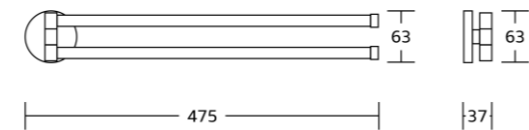

12837
Glass shelf
Material: Zinc alloy
Size: 520x70x140mm