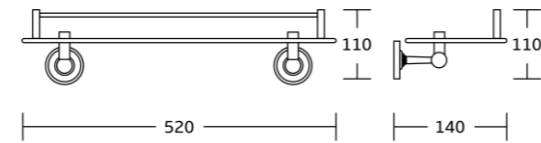

90700series

90725B
Swivel towel bar
Material: Brass
Size: 420x65x45mm

90800series

90835
Robe hook
Material: Brass
Size: 60x75x90mm

90839
Soap dish
Material: Brass
Size: 170x60x130mm

90838
Tumbler holder
Material: Brass
Size: 155x120x110mm

90838A
Soap dispenser
Material: Brass
Size: 155x200x110mm