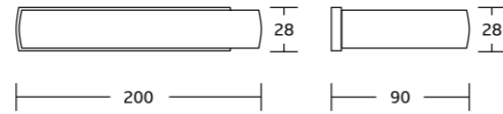

81339
Soap dish
Material: Brass
Size: 190x30x95mm

81332
Towel ring
Material: Brass
Size: 300x28x90mm

81350
Toilet brush holder
Material: Brass
Size: 200x370x130mm

81333
Toilet paper holder
Material: Brass
Size: 200x28x90mm