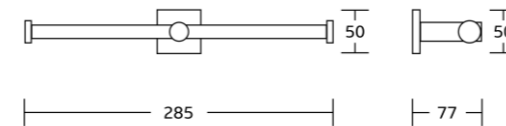

81833E
Toilet paper holder
Material:Stainless steel 304
Size:285x50x77mm