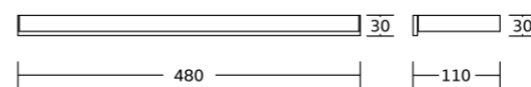

85137
Glass shelf
Material: Brass
Size: 480x30x110mm