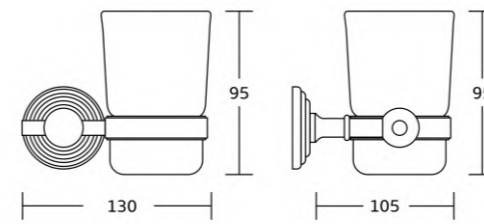

15138
Tumbler holder
Material:Stainless steel 304
Size:130x95x105mm