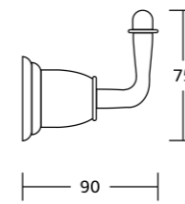

90700series

90725B
Swivel towel bar
Material: Brass
Size: 420x65x45mm

90800series

90835
Robe hook
Material: Brass
Size: 60x75x90mm

90839
Soap dish
Material: Brass
Size: 170x60x130mm

90838
Tumbler holder
Material: Brass
Size: 155x120x110mm

90838A
Soap dispenser
Material: Brass
Size: 155x200x110mm