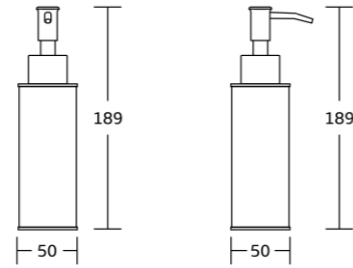

WT-622
Soap Dispenser
Material:Stainless Steel
Size:50x189mm