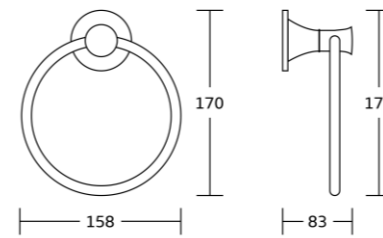

85732
Towel ring
Material: Brass
Size: 158x170x83mm