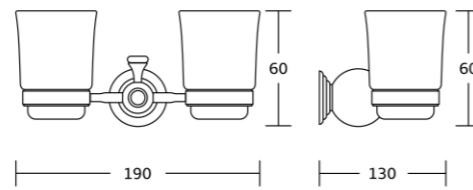

11300series

Chrome BN Gold Black Gun Metal

11335
Robe hook
Material:Brass
Size:100x120x100mm

11338
Tumbler holder
Material:Brass
Size:190x105x120mm

11352
Double tumbler holder
Material:Brass
Size:190x105x120mm

11339
Soap dish
Material:Brass
Size:180x60x130mm

11350
Toilet brush holder
Material:Brass
Size:145x380x140mm

11332
Towel ring
Material:Brass
Size:160x205x100mm

11351
Soap basket
Material:Brass
Size:190x60x130mm