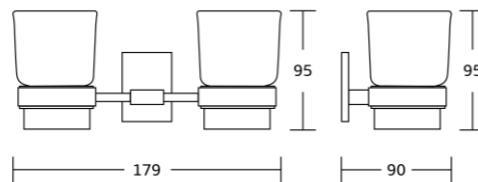

17238
Tumbler holder
Material: Brass
Size: 115x105x100mm

17238A
Soap dispenser
Material: Brass
Size: 115x155x100mm

17239
Soap dish
Material: Brass
Size: 140x47x120mm

17232
Towel ring
Material: Brass
Size: 225x150x60mm

17233
Toilet paper holder
Material: Brass
Size: 160x115x60mm

17224
Single towel bar
Material: Brass
Size: 605x43x75mm

17225
Double towel bar
Material: Brass
Size: 605x43x120mm

18800series

18835
 Robe hook
 Material: Brass
 Size: 85x60x55mm

18839
 Soap dish
 Material: Brass
 Size: 142x60x110mm

18838
 Tumbler holder
 Material: Brass
 Size: 120x95x90mm

18852
 Double tumbler holder
 Material: Brass
 Size: 179x95x90mm

18850
 Toilet brush holder
 Material: Brass
 Size: 150x370x120mm