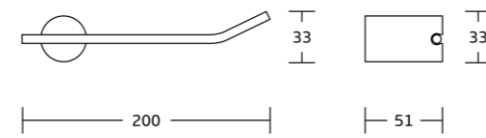

88250
Toilet brush holder
Material: Zinc alloy
Size: 98x377x128mm