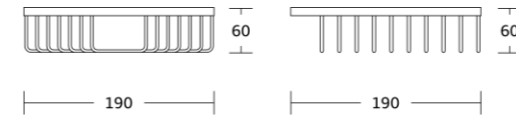

Corner Basket

WT-512
Single Corner Basket
Material: Brass
Size: 190x60x190mm