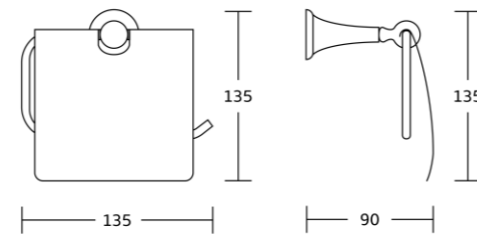

19533
Toilet paper holder
Material: Brass
Size: 135x135x90mm