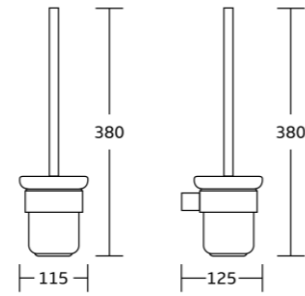

18125B
Swivel towel bar
Material: Zinc alloy
Size: 465x60x40mm

18137
Glass shelf
Material: Zinc alloy
Size: 520x44x130mm

18200series

18235
Robe hook
Material: Zinc alloy
Size: 25x60x45mm

18238
Tumbler holder
Material: Zinc alloy
Size: 70x95x95mm

18238A
Soap dispenser
Material: Zinc alloy
Size: 70x145x95mm

18239
Soap dish
Material: Zinc alloy
Size: 110x45x110mm

18200series

18250
Toilet brush holder
Material: Zinc alloy
Size: 115x380x125mm

18233
Toilet paper holder
Material: Zinc alloy
Size: 160x110x160mm