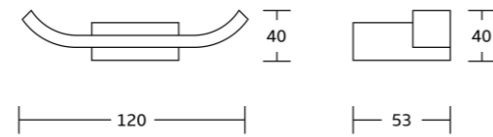

12038
Tumbler holder
Material: Zinc alloy
Size: 115x95x95mm