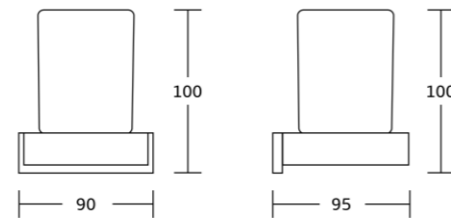

85100series

85124
Single towel bar
Material: Brass
Size: 600x30x85mm

85124
Single towel bar
Material: Brass
Size: 600x30x85mm

85125
Double towel bar
Material: Brass
Size: 600x30x120mm

85120
Towel shelf
Material: Brass
Size: 600x150x230mm

85137
Glass shelf
Material: Brass
Size: 480x30x110mm