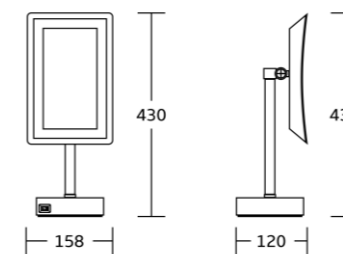

Face-painting Mirror

WT-1093
Face-painting Mirror
Material: Brass+SS 304
Size: 365x200x200mm

WT-1095
Face-painting Mirror
Material: Brass+SS 304
Size: 365x210x210mm

WT-1128
Face-painting Mirror
Material: Brass+SS 304
Size: 200x373x150mm