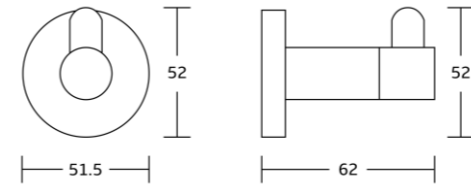

50700series

50735
Robe hook
Material: Zinc alloy
Size: 51.5x60x50mm