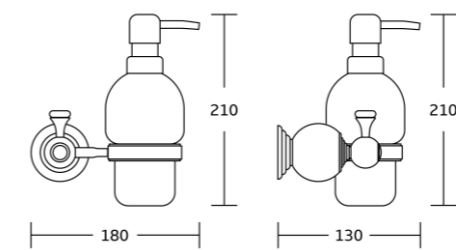

11339
Soap dish
Material:Brass
Size:180x60x130mm

11350
Toilet brush holder
Material:Brass
Size:145x380x140mm

11332
Towel ring
Material:Brass
Size:160x205x100mm

11351
Soap basket
Material:Brass
Size:190x60x130mm

11338A
Soap dispenser
Material:Brass
Size:180x210x130mm

11300series

11333
Toilet paper holder
Material: Brass
Size: 140x170x100mm

11324
Single towel bar
Material: Brass
Size: 630x50x100mm

11325
Double towel bar
Material: Brass
Size: 630x110x180mm