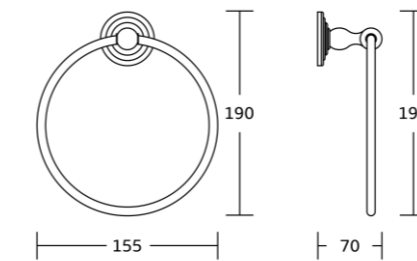

18333C
Toilet paper holder
Material: Zinc alloy
Size: 180x60x80mm

18324
Single towel bar
Material: Zinc alloy
Size: 669x60x80mm

18500series

18535
Robe hook
Material: Zinc alloy
Size: 70x70x70mm

18532
Towel ring
Material: Zinc alloy
Size: 155x190x70mm