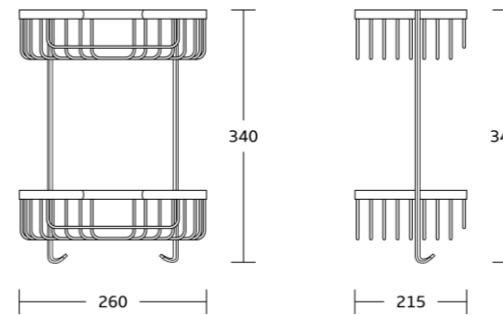

WT-8825
Toilet Paper & Roll Holder
Material:Stainless Steel 304
Size:120x135x160mm

Corner Basket

WT-506
Single Corner Basket
Material:Brass
Size:260x60x215mm

WT-506D
Double Corner Basket
Material:Brass
Size:260x340x215mm