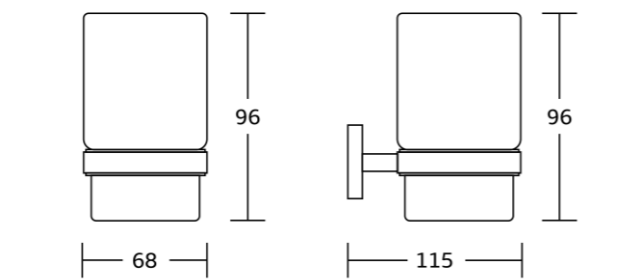

50839
Soap dish
Material: Zinc alloy
Size: 110x60x133mm