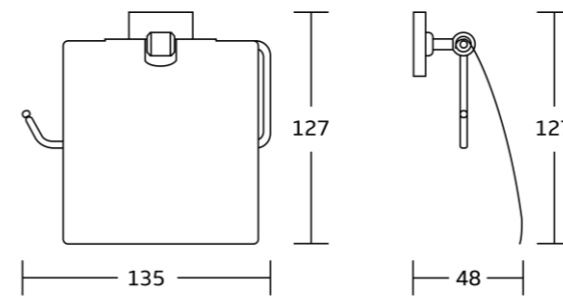

50832
Towel ring
Material: Zinc alloy
Size: 160x175x48mm

50833
Toilet paper holder
Material: Zinc alloy
Size: 135x127x48mm