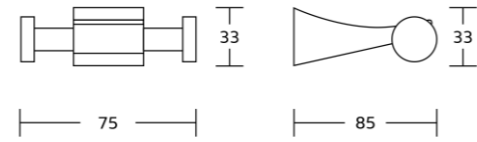

50639
Soap dish
Material: Zinc alloy
Size: 140x35x120mm