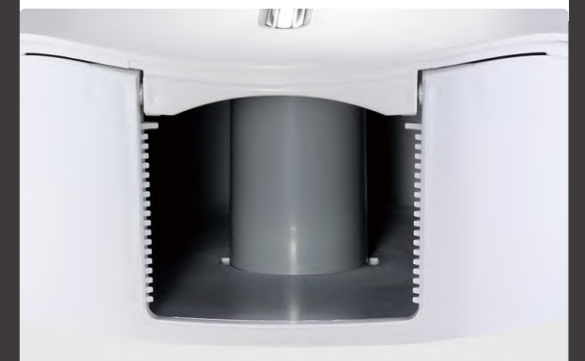

WIDE PAPER OUTLET

Large diameter paper outlet, easy to take paper, paper is not stuck, not easy to break paper

SMOOTH
AND
UNSTRAINED
LINES

TISSUE BOX SERIES

HSD-E6005

HIGH DENSITY
WATERPROOF
NO FEAR OF MOISTURE