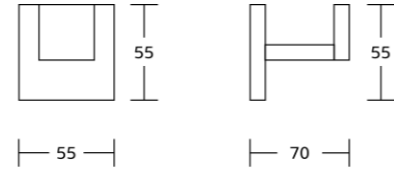

7050
Toilet brush holder
Material:Stainless steel 304
Size:147x360x135mm