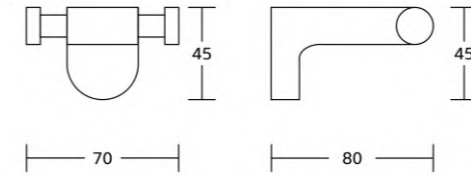

17900series

17935
Robe hook
Material: Zinc alloy
Size: 70x45x80mm