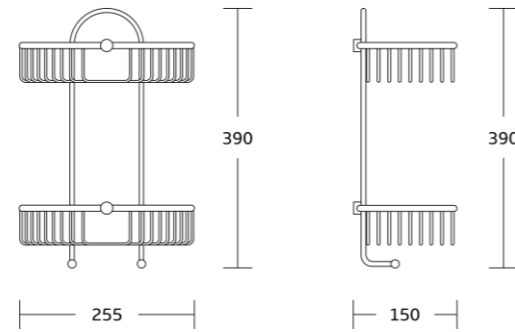

WT-508
Single Corner Basket
Material: Brass
Size: 280x70x120mm