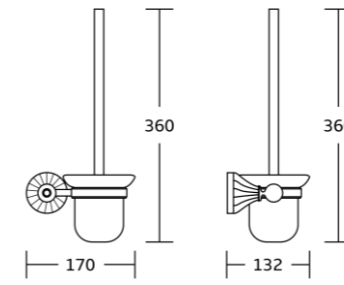

7550
Toilet brush holder
Material: Zinc alloy
Size: 115x365x155mm

7525B
Swivel towel bar
Material: Zinc alloy
Size: 470x66.5x33mm

7524
Single towel bar
Material: Zinc alloy
Size: 642x66.5x56mm

7525
Double towel bar
Material: Zinc alloy
Size: 642x68x114mm

11100series

11135
Robe hook
Material: Zinc alloy
Size: 85x100x85mm

11139
Soap dish
Material: Zinc alloy
Size: 150x64x130mm

11138
Tumbler holder
Material: Zinc alloy
Size: 125x110x110mm

11152
Double tumbler holder
Material: Zinc alloy
Size: 200x100x110mm

11133
Toilet paper holder
Material: Zinc alloy
Size: 140x145x85mm

11151
Soap basket
Material: Zinc alloy
Size: 200x64x115mm

11150
Toilet brush holder
Material: Zinc alloy
Size: 170x360x132mm

11132
Towel ring
Material: Zinc alloy
Size: 160x192x80mm