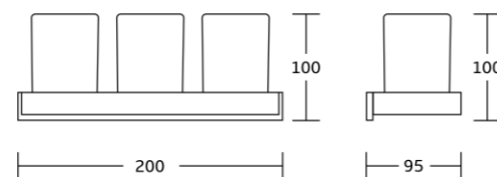

85100series

85124
Single towel bar
Material: Brass
Size: 600x30x85mm

85124
Single towel bar
Material: Brass
Size: 600x30x85mm

85125
Double towel bar
Material: Brass
Size: 600x30x120mm

85120
Towel shelf
Material: Brass
Size: 600x150x230mm

85137
Glass shelf
Material: Brass
Size: 480x30x110mm