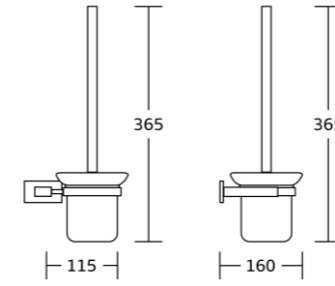

13639
Soap dish
Material: Zinc alloy
Size: 140x50x115mm

13638
Tumbler holder
Material: Zinc alloy
Size: 125x97x100mm

13638A
Soap dispenser
Material: Zinc alloy
Size: 126x160x105mm

13651
Soap basket
Material: Zinc alloy
Size: 195x45x105mm

13650
Toilet brush holder
Material: Zinc alloy
Size: 115x365x160mm

13633
Toilet paper holder
Material: Zinc alloy
Size: 170x128x72mm

13632
Towel ring
Material: Zinc alloy
Size: 210x138x72mm

13624
Single towel bar
Material: Zinc alloy
Size: 650x35x72mm