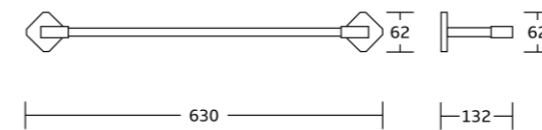

19238
Tumbler holder
Material: Brass steel
Size: 120x95x110mm

19233
Toilet paper holder
Material: Brass
Size: 122x165x50mm

19251
Soap basket
Material: Brass
Size: 130x70x90mm

19250
Toilet brush holder
Material: Brass
Size: 150x380x75mm

19239
Soap dish
Material: Brass
Size: 140x62x75mm

19232
Towel ring
Material: Brass
Size: 245x62x55mm

19224
Single towel bar
Material: Brass
Size: 630x62x75mm

19225
Double towel bar
Material: Brass
Size: 630x62x132mm