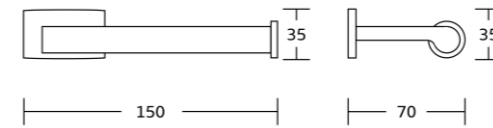

19138A
Soap dispenser
Material: Brass
Size: 63x140x100mm

19133
Toilet paper holder
Material: Brass
Size: 135x105x70mm

19132
Towel ring
Material: Brass
Size: 206x140x70mm

19100series

19133D
Toilet paper holder
Material: Brass
Size: 150x35x70mm