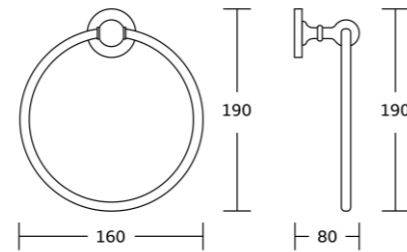

20033
Toilet paper holder
Material: Zinc alloy
Size: 135x140x80mm