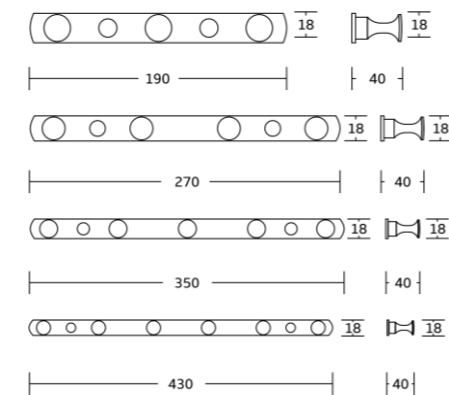

WT-6153
Hooks
Material:SS+Zinc Alloy
Size:360/440/520x60x40mm

Basic Hooks

WT-7103
Hooks
Material:SS+Zinc Alloy
Size:180/240/300/360x40x40mm

WT-915
Hooks
Material:Brass
Size:160/220/285/350x25x38mm

WT-916
Hooks
Material:Brass
Size:190/270/350/430x18x40mm