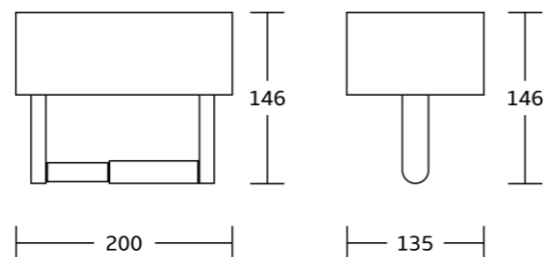

Toilet Paper & Roll Holder

Sh01
Toilet Paper & Roll Holder
Material:Stainless Steel 304
Size:170x170x535mm

Sh02
Toilet Paper & Roll Holder
Material:Stainless Steel 304
Size:280x165x330mm

WT-1120
Toilet Paper & Roll Holder
Material:Stainless Steel 304
Size:200x135x146mm