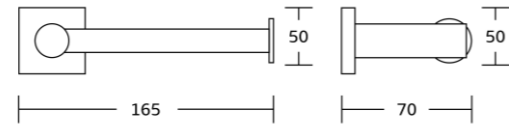

50932B
Towel ring
Material: Zinc alloy
Size: 215x155x58mm

50933
Toilet paper holder
Material: Zinc alloy
Size: 130x135x58mm

50900series

50933D
Spare Paper Holder
Material: Zinc alloy
Size: 165x50x70mm

50924
Single towel bar
Material: Zinc alloy
Size: 645x50x70mm