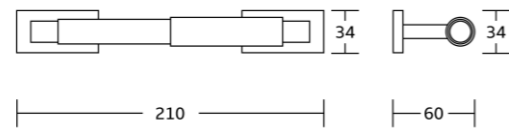

12951
Soap basket
Material: Zinc alloy
Size: 130x60x120mm