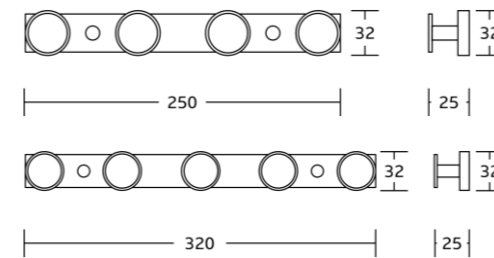

Basic Hooks

Basic Hooks

WT-918
Hooks
Material:Brass
Size:17x17x30mm

WT-921
Hooks
Material:Brass
Size:250/320x32x25mm