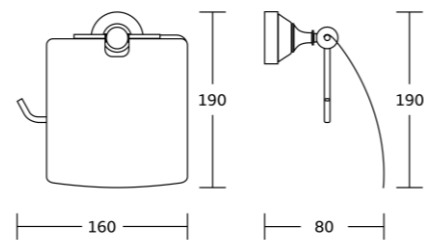

11838
Tumbler holder
Material: Zinc alloy
Size: 80x140x125mm

11839
Soap dish
Material: Zinc alloy
Size: 110x65x140mm

11832
Towel ring
Material: Zinc alloy
Size: 160x190x80mm

11833
Toilet paper holder
Material: Zinc alloy
Size: 140x145x80mm