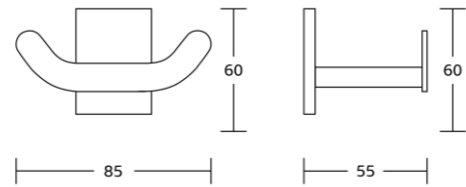

17238
Tumbler holder
Material: Brass
Size: 115x105x100mm

17238A
Soap dispenser
Material: Brass
Size: 115x155x100mm

17239
Soap dish
Material: Brass
Size: 140x47x120mm

17232
Towel ring
Material: Brass
Size: 225x150x60mm

17233
Toilet paper holder
Material: Brass
Size: 160x115x60mm

17224
Single towel bar
Material: Brass
Size: 605x43x75mm

17225
Double towel bar
Material: Brass
Size: 605x43x120mm

18800series

18835
 Robe hook
 Material: Brass
 Size: 85x60x55mm

18839
 Soap dish
 Material: Brass
 Size: 142x60x110mm

18838
 Tumbler holder
 Material: Brass
 Size: 120x95x90mm

18852
 Double tumbler holder
 Material: Brass
 Size: 179x95x90mm

18850
 Toilet brush holder
 Material: Brass
 Size: 150x370x120mm