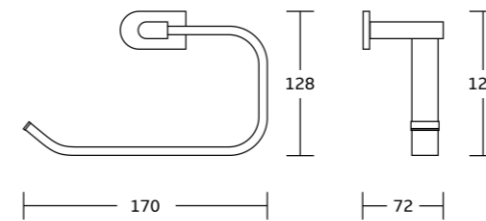

13738
Tumbler holder
Material: Zinc alloy
Size: 125x97x100mm

13738A
Soap dispenser
Material: Zinc alloy
Size: 126x160x105mm

13751
Soap basket
Material: Zinc alloy
Size: 180x40x105mm

13750
Toilet brush holder
Material: Zinc alloy
Size: 115x365x160mm