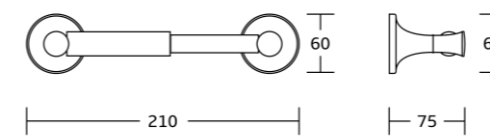

16733C
Toilet paper holder
Material: Zinc alloy
Size: 210x60x75mm