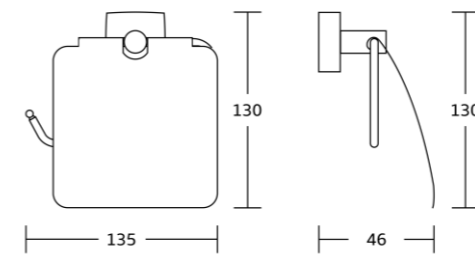

18132
Towel ring
Material: Zinc alloy
Size: 160x175x46mm