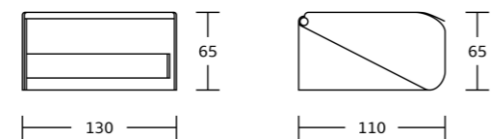

WT-6618
Toilet Paper & Roll Holder
Material:Stainless Steel 304
Size:125x130x125mm