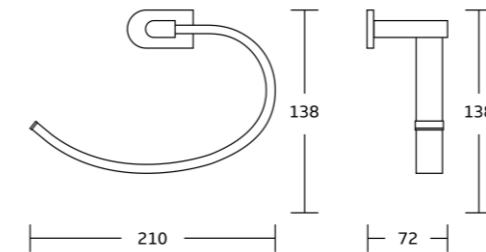

13733
Toilet paper holder
Material: Zinc alloy
Size: 170x128x72mm