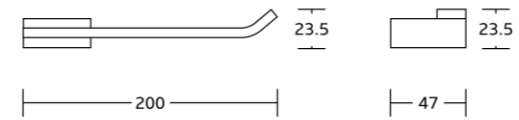

12033D
Spare Paper Holder
Material: Zinc alloy
Size: 200x23.5x47mm