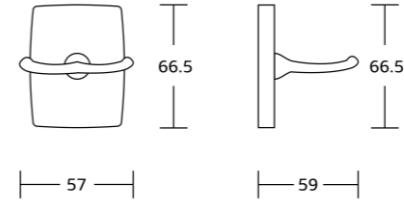

1924
Single towel bar
Material: Zinc alloy
Size: 640x54x78mm

1925
Double towel bar
Material: Zinc alloy
Size: 670x64x125mm

1937
Glass shelf
Material: Zinc alloy
Size: 580x60x130mm

7500series

7535
Robe hook
Material: Zinc alloy
Size: 57x66.5x59mm

7533D
Toilet paper holder
Material: Zinc alloy
Size: 66.5x155x70mm

7538
Tumbler holder
Material: Zinc alloy
Size: 70x105x115mm

7538A
Soap dispenser
Material: Zinc alloy
Size: 70x145x115mm

7539
Soap dish
Material: Zinc alloy
Size: 110x66.5x130mm