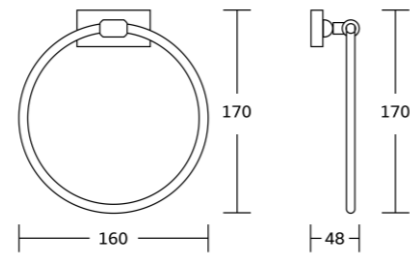

12825B
Swivel towel bar
Material: Zinc alloy
Size: 475x63x37mm

12837
Glass shelf
Material: Zinc alloy
Size: 520x70x140mm

12900series

12935
Robe hook
Material: Zinc alloy
Size: 70x42x62mm

12939
Soap dish
Material: Zinc alloy
Size: 110x42x133mm

12938
Tumbler holder
Material: Zinc alloy
Size: 70x96x115mm

12952
Double tumbler holder
Material: Zinc alloy
Size: 160x97x107mm

12900series

12932
Towel ring
Material: Zinc alloy
Size: 160x170x48mm

12933
Toilet paper holder
Material: Zinc alloy
Size: 135x120x48mm

12933C
Toilet paper holder
Material: Zinc alloy
Size: 210x34x60mm

12951
Soap basket
Material: Zinc alloy
Size: 130x60x120mm

12950
Toilet brush holder
Material: Zinc alloy
Size: 115x360x150mm

12924
Single towel bar
Material: Zinc alloy
Size: 660x34x60mm