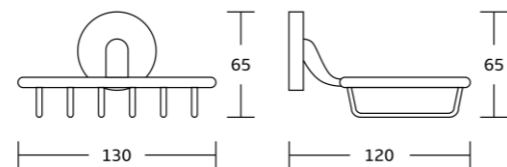

65

65

130

120