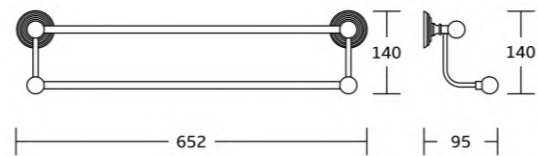

15125
Double towel bar
Material:Stainless steel 304
Size:652x140x95mm