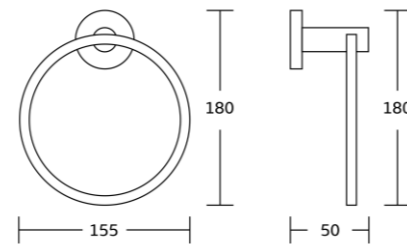

80735
Robe hook
Material: Brass
Size: 80x65x52mm

80739
Soap dish
Material: Brass
Size: 145x115x57mm

80738
Tumbler holder
Material: Brass
Size: 120x95x95mm

80752
Double Tumbler holder
Material: Brass
Size: 200x96x93mm

80733
Toilet paper holder
Material: Brass
Size: 140x65x140mm

80700series

80750
Toilet brush holder
Material: Brass
Size: 160x110x370mm

80732
Towel ring
Material: Brass
Size: 155x50x180mm

80724
Single towel bar
Material: Brass
Size: 625x73x52mm

80725
Double towel bar
Material: Brass
Size: 625x120x52mm

80720
Towel shelf
Material: Brass
Size: 625x210x130mm

81300series

81335
Robe hook
Material: Brass
Size: 30x60x55mm

81352
Double tumbler holder
Material: Brass
Size: 195x95x95mm