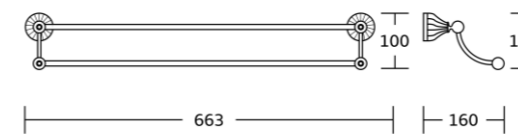

11125
Double towel bar
Material: Zinc alloy
Size: 663x100x160mm