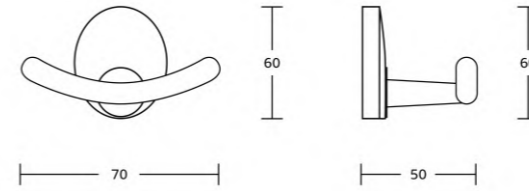

20500series

20535
Robe hook
Material: Zinc alloy
Size: 70x60x50mm