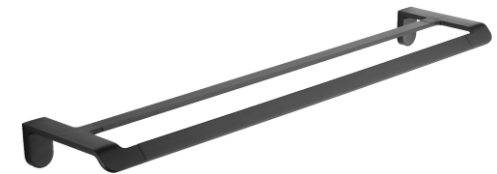

26032
Towel ring
Material: Zinc alloy
Size: 210x140x61.5mm

26033
Toilet paper holder
Material: Zinc alloy
Size: 163x62x88mm

26050
Toilet brush holder
Material: Zinc alloy
Size: 115.5x375x140mm

26024
Single towel bar
Material: Zinc alloy
Size: 630x50.5x77mm

26025
Double towel bar
Material: Zinc alloy
Size: 630x50.5x137mm

26020
Towel shelf
Material: Zinc alloy
Size: 570x120x200mm

26037
Glass shelf
Material: Zinc alloy
Size: 470x50.5x100mm

27000series

27035
Robe hook
Material: Zinc alloy
Size: 25x100x54mm