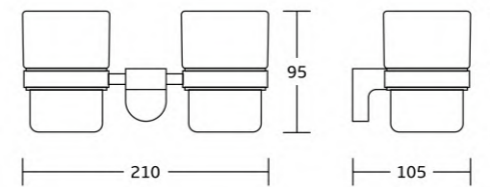

17900series

17935
Robe hook
Material: Zinc alloy
Size: 70x45x80mm

17939
Soap dish
Material: Zinc alloy
Size: 135x65x115mm

17938
Tumbler holder
Material: Zinc alloy
Size: 110x95x105mm

17952
Double tumbler holder
Material: Zinc alloy
Size: 210x95x105mm