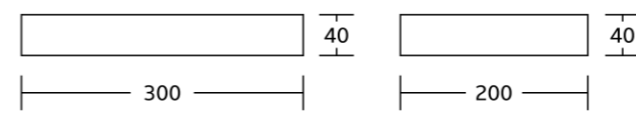

Corner Basket

WT-514
Single Corner Basket
Material:Stainless Steel 304
Size:290x60x210mm