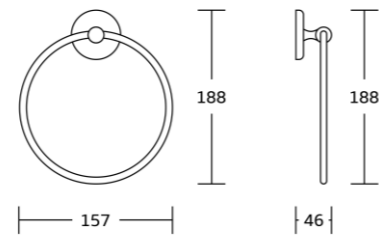

4332
Towel ring
Material: Zinc alloy
Size: 157x188x46mm