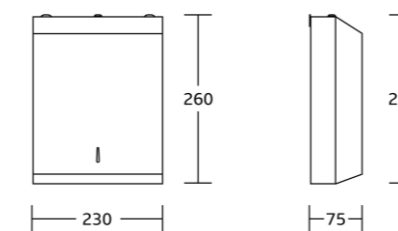

WT-6618
Toilet Paper & Roll Holder
Material:Stainless Steel 304
Size:125x130x125mm

Toilet Paper & Roll Holder

WT-8801
Toilet Paper & Roll Holder
Material:Stainless Steel 304
Size:185x260x75mm

WT-8802
Toilet Paper & Roll Holder
Material:Stainless Steel 304
Size:280x255x100mm