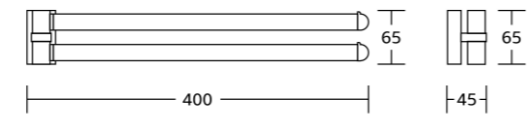

18737
Glass shelf
Material: Zinc alloy
Size: 515x30x110mm