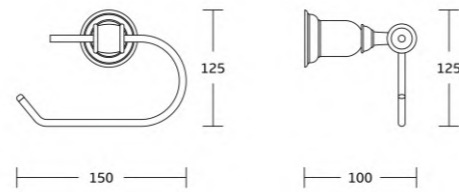

15600series

15635
Robe hook
Material: Zinc alloy
Size: 55x70x90mm

15632
Towel ring
Material: Zinc alloy
Size: 160x183x90mm

15633B
Toilet paper holder
Material: Zinc alloy
Size: 150x125x100mm

15633C
Toilet paper holder
Material: Zinc alloy
Size: 210x55x90mm

15624
Single towel bar
Material: Zinc alloy
Size: 659x55x90mm

15700series

15735
Robe hook
Material: Zinc alloy
Size: 55x55x50mm

15732
Towel ring
Material: Zinc alloy
Size: 160x187x75mm

15733B
Toilet paper holder
Material: Zinc alloy
Size: 150x125x100mm

15733C
Toilet paper holder
Material: Zinc alloy
Size: 240x55x75mm