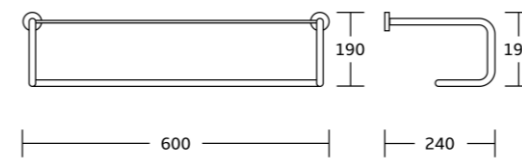

20032
Towel ring
Material: Zinc alloy
Size: 160x190x80mm

20033
Toilet paper holder
Material: Zinc alloy
Size: 135x140x80mm

20051
Soap basket
Material: Zinc alloy
Size: 165x60x110mm

20024
Single towel bar
Material: Zinc alloy
Size: 650x60x80mm

20025
Double towel bar
Material: Zinc alloy
Size: 650x110x140mm

20020
Towel shelf
Material: Zinc alloy
Size: 600x190x240mm

20037
Glass shelf
Material: Zinc alloy
Size: 520x60x140mm

20200series

20235
Robe hook
Material: Zinc alloy
Size: 50x50x48.5mm