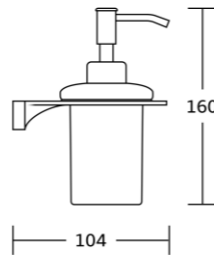

27039
Soap dish
Material: Zinc alloy
Size: 135x50x116mm