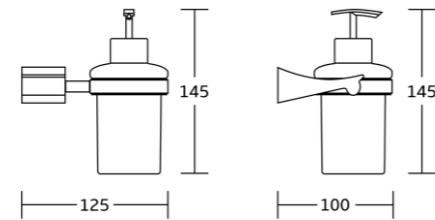

50638A
Soap dispenser
Material: Zinc alloy
Size: 125x145x100mm