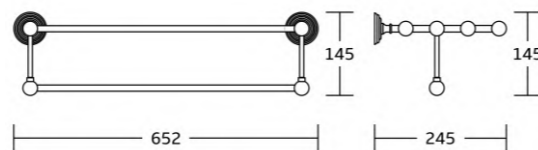

15120
Towel shelf
Material:Stainless steel 304
Size:652x145x245mm