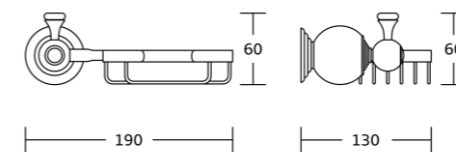

11351
Soap basket
Material:Brass
Size:190x60x130mm