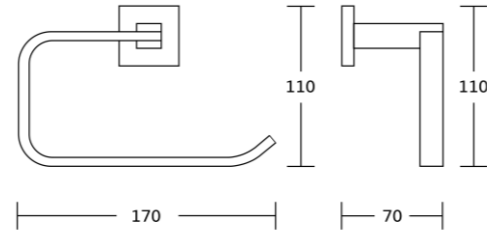

20933B
Toilet paper holder
Material: Zinc alloy
Size: 170x110x70mm

20932
Towel ring
Material: Zinc alloy
Size: 190x145x70mm

20924
Single towel bar
Material: Zinc alloy
Size: 580x45x70mm

20937
Glass shelf
Material: Zinc alloy
Size: 520x35x125mm