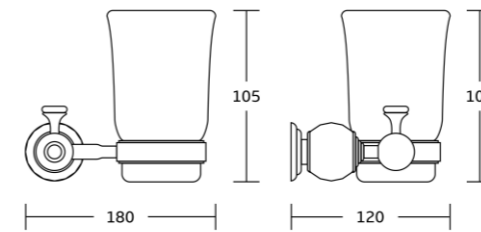

11339
Soap dish
Material:Brass
Size:180x60x130mm

11350
Toilet brush holder
Material:Brass
Size:145x380x140mm

11332
Towel ring
Material:Brass
Size:160x205x100mm

11351
Soap basket
Material:Brass
Size:190x60x130mm

11338A
Soap dispenser
Material:Brass
Size:180x210x130mm

11300series

11333
Toilet paper holder
Material: Brass
Size: 140x170x100mm

11324
Single towel bar
Material: Brass
Size: 630x50x100mm

11325
Double towel bar
Material: Brass
Size: 630x110x180mm

11320
Towel shelf
Material: Brass
Size: 630x140x260mm

11500series

11535
Robe hook
Material: Brass
Size: 100x120x100mm

11538
Tumbler holder
Material: Brass
Size: 180x105x120mm

11538A
Soap dispenser
Material: Brass
Size: 180x210x130mm

11539
Soap dish
Material: Brass
Size: 180x60x130mm

11500series

11550
Toilet brush holder
Material: Brass
Size: 145x380x140mm

11552
Double tumbler holder
Material: Brass
Size: 190x105x120mm

11533
Toilet paper holder
Material: Brass
Size: 140x170x100mm