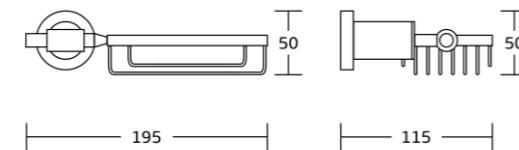

15850
Toilet brush holder
Material: Zinc alloy
Size: 170x370x120mm