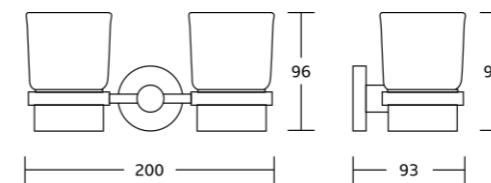

80525
Double towel bar
Material: Brass
Size: 625x70x108mm

80520
Towel shelf
Material: Brass
Size: 615x140x215mm

80537
Glass shelf
Material: Brass
Size: 520x55x140mm

80502
Double glass shelf
Material: Brass
Size: 430x390x75mm

80735
Robe hook
Material: Brass
Size: 80x65x52mm

80739
Soap dish
Material: Brass
Size: 145x115x57mm

80738
Tumbler holder
Material: Brass
Size: 120x95x95mm

80752
Double Tumbler holder
Material: Brass
Size: 200x96x93mm