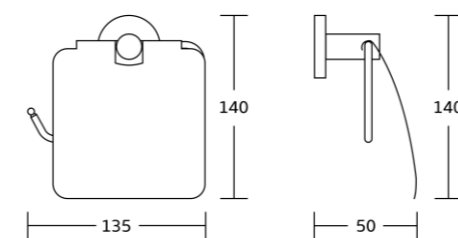

50733
Toilet paper holder
Material: Zinc alloy
Size: 135x140x50mm