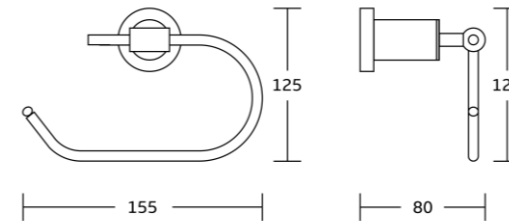

15850
Toilet brush holder
Material: Zinc alloy
Size: 170x370x120mm

15833B
Toilet paper holder
Material: Zinc alloy
Size: 155x125x80mm