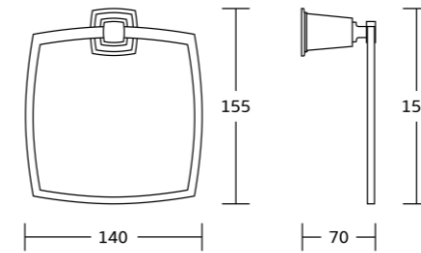

12132
Towel ring
Material: Zinc alloy
Size: 140x155x70mm