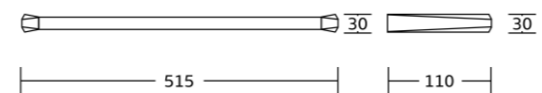

18700series

18725B
Swivel towel bar
Material: Zinc alloy
Size: 400x65x45mm

20000series

20035
Robe hook
Material: Zinc alloy
Size: 55x75x80mm

20039
Soap dish
Material: Zinc alloy
Size: 150x65x120mm

20038
Tumbler holder
Material: Zinc alloy
Size: 125x115x110mm

20052
Double tumbler holder
Material: Zinc alloy
Size: 160x98x107mm