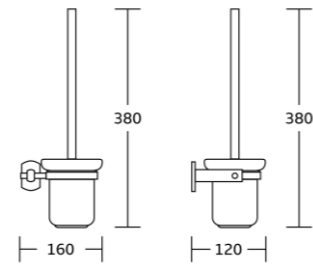

19637
Glass shelf
Material: Brass
Size: 420x45x132mm

80200series

Chrome BN Gold Black Gun Metal

80235
Robe hook
Material: Brass
Size: 80x45x55mm

80239
Soap dish
Material: Brass
Size: 115x40x115mm

80238
Tumbler holder
Material: Brass
Size: 110x115x85mm

80252
Double tumbler holder
Material: Brass
Size: 195x115x85mm

80200series

Chrome BN Gold Black Gun Metal

80250
Toilet brush holder
Material: Brass
Size: 160x380x120mm

80232
Towel ring
Material: Brass
Size: 160x175x50mm

80233
Toilet paper holder
Material: Brass
Size: 135x140x48mm

80224
Single towel bar
Material: Brass
Size: 600x45x65mm

80225
Double towel bar
Material: Brass
Size: 600x90x115mm

80220
Towel shelf
Material: Brass
Size: 600x140x210mm