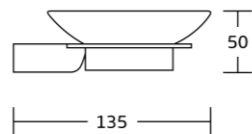

27050
Toilet brush holder
Material: Zinc alloy
Size: 135x350x122mm