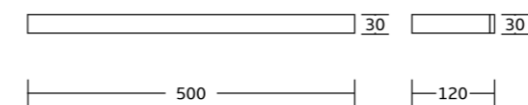

30400series

30450
Toilet brush holder
Material:Stainless steel 304
Size:95x360x130mm

30433
Toilet paper holder
Material:Stainless steel 304
Size:170x40x70mm

30432
Towel ring
Material:Stainless steel 304
Size:265x30x70mm

30451
Soap basket
Material:Stainless steel 304
Size:187x30x100mm

30420B
Towel shelf
Material:Stainless steel 304
Size:600x110x210mm