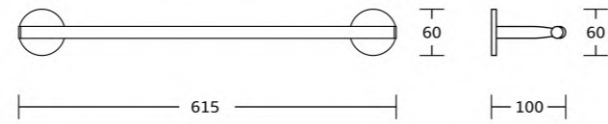

20300series

20324
Single towel bar
Material: Zinc alloy
Size: 615x60x100mm

20325
Double towel bar
Material: Zinc alloy
Size: 615x65x155mm

20337
Glass shelf
Material: Zinc alloy
Size: 600x60x150mm

20325B
Swivel towel bar
Material: Zinc alloy
Size: 475x60x33mm

20500series

20535
Robe hook
Material: Zinc alloy
Size: 70x60x50mm

20538
Tumbler holder
Material: Zinc alloy
Size: 70x95x110mm

20539
Soap dish
Material: Zinc alloy
Size: 132x60x120mm

20551
Soap basket
Material: Zinc alloy
Size: 130x65x115mm

20533
Toilet paper holder
Material: Zinc alloy
Size: 130x105x85mm