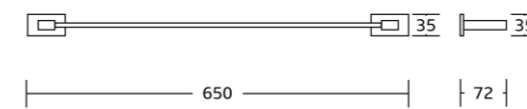

13624
Single towel bar
Material: Zinc alloy
Size: 650x35x72mm