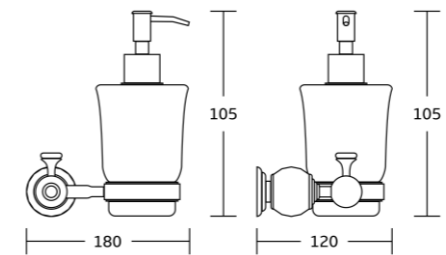

11320
Towel shelf
Material: Brass
Size: 630x140x260mm

11500series

11535
Robe hook
Material: Brass
Size: 100x120x100mm

11538
Tumbler holder
Material: Brass
Size: 180x105x120mm

11538A
Soap dispenser
Material: Brass
Size: 180x210x130mm