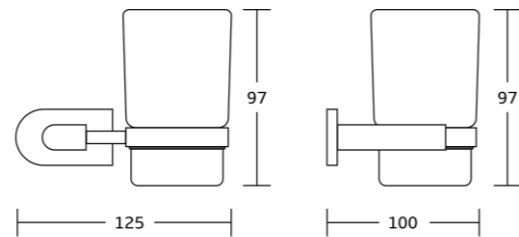

13738
Tumbler holder
Material: Zinc alloy
Size: 125x97x100mm