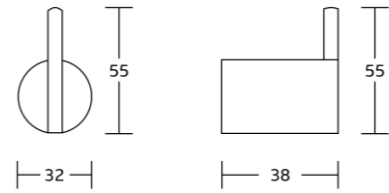

85725
Double towel bar
Material: Brass
Size: 610x65x133mm

85720
Towel shelf
Material: Brass
Size: 610x140x240mm

88100series

88135
Robe hook
Material: Brass
Size: 32x55x38mm

88139
Soap dish
Material: Brass
Size: 140x50x130mm