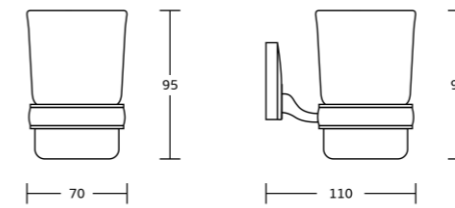

20337
Glass shelf
Material: Zinc alloy
Size: 600x60x150mm

20325B
Swivel towel bar
Material: Zinc alloy
Size: 475x60x33mm

20500series

20535
Robe hook
Material: Zinc alloy
Size: 70x60x50mm

20538
Tumbler holder
Material: Zinc alloy
Size: 70x95x110mm