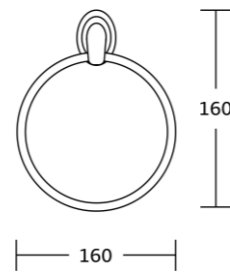

88351
Soap basket
Material: Zinc alloy
Size: 115x69x118mm

88335-4
4 Hooks
Material: Zinc alloy
Size: 152x45x55mm

88324
Single towel bar
Material: Zinc alloy
Size: 595x28x50mm

88325
Double towel bar
Material: Zinc alloy
Size: 595x28x100mm

3100series

3135
Robe hook
Material: Zinc alloy
Size: 43x59x45mm

3138
Tumbler holder
Material: Zinc alloy
Size: 68x98x115mm

3139
Soap dish
Material: Zinc alloy
Size: 110x60x140mm

3132
Towel ring
Material: Zinc alloy
Size: 160x160x55mm

3133
Toilet paper holder
Material: Zinc alloy
Size: 135x145x55mm

3124
Single towel bar
Material: Zinc alloy
Size: 620x60x67mm

13800series

13835
Robe hook
Material: Zinc alloy
Size: 64x42.5x58mm

13839
Soap dish
Material: Zinc alloy
Size: 110x50x125mm