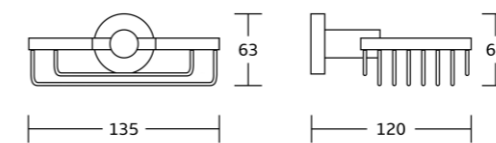

12851
Soap basket
Material: Zinc alloy
Size: 135x63x120mm