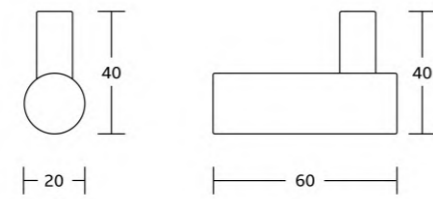

14700series

14735
Robe hook
Material:Stainless steel 304
Size:20x40x60mm