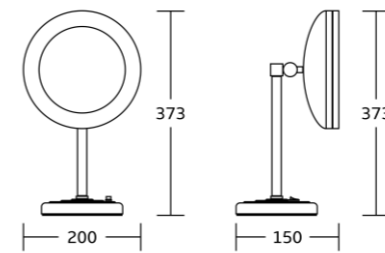

Face-painting Mirror

WT-1076
Face-painting Mirror
Material: Brass+SS 304
Size: 270x310x35mm

WT-1096
Face-painting Mirror
Material: Brass+SS 304
Size: 218x304mm

WT-1145
Face-painting Mirror
Material: Brass+SS 304
Size: 153x335x125mm

WT-1087
Face-painting Mirror
Material: Brass+SS 304
Size: 480x357x60mm

WT-1092
Face-painting Mirror
Material: Brass+SS 304
Size: 375x220mm

Face-painting Mirror