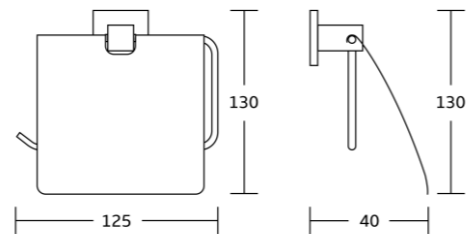

21133E
Toilet paper holder
Material:Zinc alloy
Size:152x107x122mm

21124
Single towel bar
Material:Zinc alloy
Size:620x50x70mm

21125
Double towel bar
Material:Zinc alloy
Size:620x110x140mm

21120
Towel shelf
Material:Zinc alloy
Size:620x155x220mm

21125B
Swivel towel bar
Material:Zinc alloy
Size:470x65x40mm

21137
Glass shelf
Material:Zinc alloy
Size:520x55x140mm