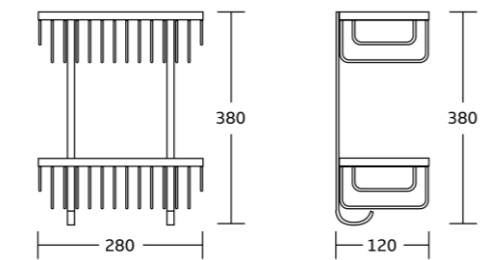

Corner Basket

WT-345D
Double Corner Basket
Material: Brass
Size: 255x390x150mm

WT-508
Single Corner Basket
Material: Brass
Size: 280x70x120mm

WT-508D
Double Corner Basket
Material: Brass
Size: 280x380x120mm

Corner Basket

WT-512
Single Corner Basket
Material: Brass
Size: 190x60x190mm

WT-512D
Double Corner Basket
Material: Brass
Size: 190x380x190mm

WT-512T
Triple Corner Basket
Material: Brass
Size: 190x565x190mm