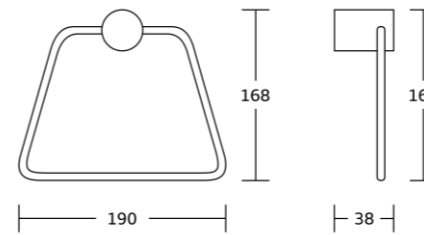

85725
Double towel bar
Material: Brass
Size: 610x65x133mm

85720
Towel shelf
Material: Brass
Size: 610x140x240mm

88100series

88135
Robe hook
Material: Brass
Size: 32x55x38mm

88139
Soap dish
Material: Brass
Size: 140x50x130mm

88138
Tumbler holder
Material: Brass
Size: 120x110x115mm

88138A
Soap dispenser
Material: Brass
Size: 120x200x115mm

88150
Toilet brush holder
Material: Brass
Size: 155x380x115mm

88132
Towel ring
Material: Brass
Size: 190x168x38mm