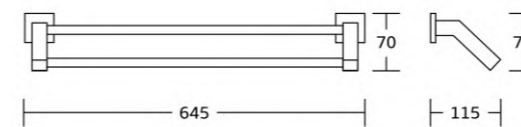

20250
Toilet brush holder
Material: Zinc alloy
Size: 93x380x129mm

20232
Towel ring
Material: Zinc alloy
Size: 190x170x40mm

20224
Single towel bar
Material: Zinc alloy
Size: 630x50x73mm

20225
Double towel bar
Material: Zinc alloy
Size: 645x70x115mm