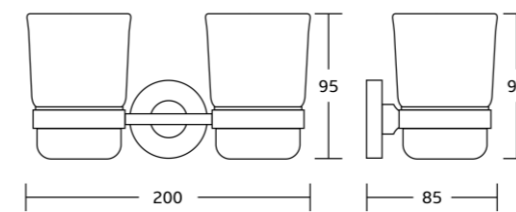

50300series

50350
Toilet brush holder
Material: Zinc alloy
Size: 160x380x125mm

50333
Toilet paper holder
Material: Zinc alloy
Size: 170x110x90mm

50333B
Toilet paper holder
Material: Zinc alloy
Size: 170x110x90mm

50333C
Toilet paper holder
Material: Zinc alloy
Size: 240x55x90mm

50324
Single towel bar
Material: Zinc alloy
Size: 630x55x90mm

50500series

50535
Robe hook
Material: Zinc alloy
Size: 51x51x45mm

50538
Tumbler holder
Material: Zinc alloy
Size: 67x97x105mm

50539
Soap dish
Material: Zinc alloy
Size: 110x51x125mm