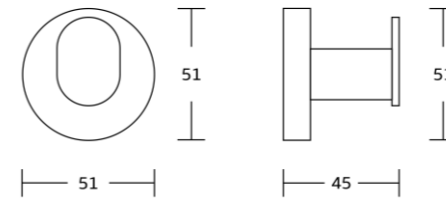

50333B
Toilet paper holder
Material: Zinc alloy
Size: 170x110x90mm

50333C
Toilet paper holder
Material: Zinc alloy
Size: 240x55x90mm

50324
Single towel bar
Material: Zinc alloy
Size: 630x55x90mm

50500series