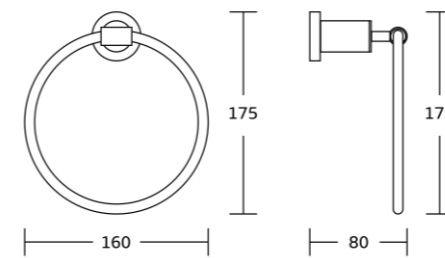

15852
Double tumbler holder
Material: Zinc alloy
Size: 160x98x105mm

15851
Soap basket
Material: Zinc alloy
Size: 195x50x115mm

15850
Toilet brush holder
Material: Zinc alloy
Size: 170x370x120mm

15833B
Toilet paper holder
Material: Zinc alloy
Size: 155x125x80mm