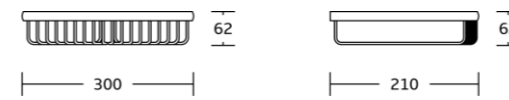

Corner Basket

WT-526
Single Corner Basket
Material: Brass
Size: 280x80x120mm

WT-526D
Double Corner Basket
Material: Brass
Size: 280x390x120mm

WT-534
Corner Shelf
Material: Brass
Size: 490x100x176mm

Corner Basket

WT-823
Single Corner Basket
Material: Brass
Size: 280x70x120mm

WT-823D
Double Corner Basket
Material: Brass
Size: 280x380x120mm

WT-34512
Single Corner Basket
Material: Brass
Size: 300x62x210mm

WT-34512D
Double Corner Basket
Material: Brass
Size: 300x400x210mm