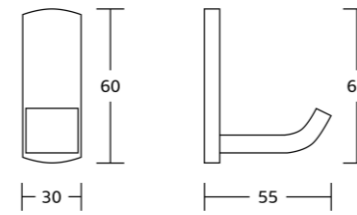

80735
Robe hook
Material: Brass
Size: 80x65x52mm

80739
Soap dish
Material: Brass
Size: 145x115x57mm

80738
Tumbler holder
Material: Brass
Size: 120x95x95mm

80752
Double Tumbler holder
Material: Brass
Size: 200x96x93mm

80733
Toilet paper holder
Material: Brass
Size: 140x65x140mm

80700series

80750
Toilet brush holder
Material: Brass
Size: 160x110x370mm

80732
Towel ring
Material: Brass
Size: 155x50x180mm

80724
Single towel bar
Material: Brass
Size: 625x73x52mm

80725
Double towel bar
Material: Brass
Size: 625x120x52mm

80720
Towel shelf
Material: Brass
Size: 625x210x130mm

81300series

81335
Robe hook
Material: Brass
Size: 30x60x55mm

81352
Double tumbler holder
Material: Brass
Size: 195x95x95mm