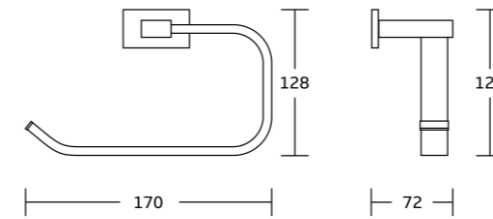

13650
Toilet brush holder
Material: Zinc alloy
Size: 115x365x160mm