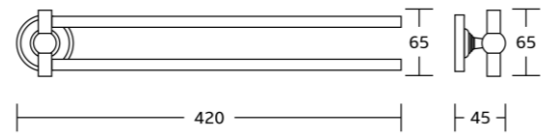

90700series

90725B
Swivel towel bar
Material: Brass
Size: 420x65x45mm

90800series

90835
Robe hook
Material: Brass
Size: 60x75x90mm

90839
Soap dish
Material: Brass
Size: 170x60x130mm

90838
Tumbler holder
Material: Brass
Size: 155x120x110mm

90838A
Soap dispenser
Material: Brass
Size: 155x200x110mm