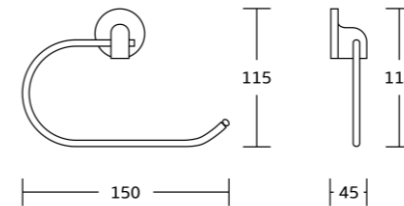

1632
Towel ring
Material: Zinc alloy
Size: 155x251x26mm

1633
Toilet paper holder
Material: Zinc alloy
Size: 150x200x36mm

1633B
Toilet paper holder
Material: Zinc alloy
Size: 180x150x26mm

1624
Single towel bar
Material: Zinc alloy
Size: 690x36x36mm

1900series

1935
Robe hook
Material: Zinc alloy
Size: 45x50x45mm

1939
Soap dish
Material: Zinc alloy
Size: 110x45x120mm

1938
Tumbler holder
Material: Zinc alloy
Size: 68x98x115mm

1952
Double tumbler holder
Material: Zinc alloy
Size: 160x98x113mm

1932
Towel ring
Material: Zinc alloy
Size: 160x190x45mm

1933
Toilet paper holder
Material: Zinc alloy
Size: 135x145x45mm

1933B
Toilet paper holder
Material: Zinc alloy
Size: 150x115x45mm

1933C
Toilet roll holder
Material: Zinc alloy
Size: 210x54x78mm