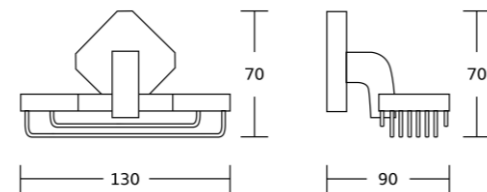

19251
Soap basket
Material: Brass
Size: 130x70x90mm