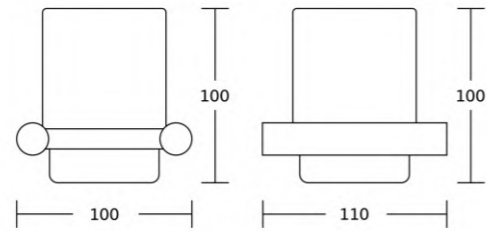

14738
Tumbler holder
Material:Stainless steel 304
Size:100x100x110mm