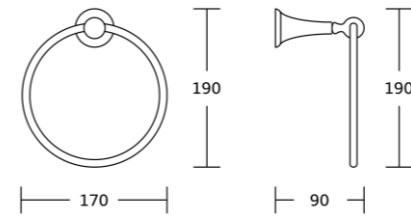

19239
Soap dish
Material: Brass
Size: 140x62x75mm

19232
Towel ring
Material: Brass
Size: 245x62x55mm

19224
Single towel bar
Material: Brass
Size: 630x62x75mm

19225
Double towel bar
Material: Brass
Size: 630x62x132mm

19500series

19535
Robe hook
Material: Brass
Size: 105x48x90mm

19533
Toilet paper holder
Material: Brass
Size: 135x135x90mm

19533B
Toilet paper holder
Material: Brass
Size: 155x100x93mm

19538A
Soap dispenser
Material: Brass
Size: 125x145x110mm

19538
Tumbler holder
Material: Brass
Size: 125x105x110mm

19532
Towel ring
Material: Brass
Size: 170x190x90mm

19524
Single towel bar
Material: Brass
Size: 625x48x90mm

19525
Double towel bar
Material: Brass
Size: 625x48x123mm