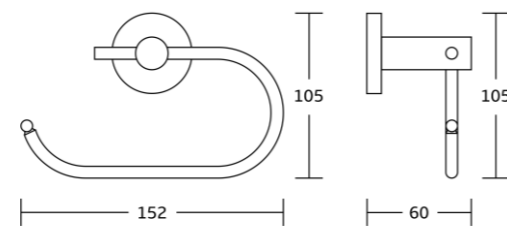

105

105

152

60