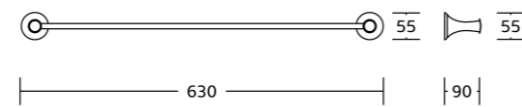

50300series

50350
Toilet brush holder
Material: Zinc alloy
Size: 160x380x125mm

50333
Toilet paper holder
Material: Zinc alloy
Size: 170x110x90mm

50333B
Toilet paper holder
Material: Zinc alloy
Size: 170x110x90mm

50333C
Toilet paper holder
Material: Zinc alloy
Size: 240x55x90mm

50324
Single towel bar
Material: Zinc alloy
Size: 630x55x90mm

50500series

50535
Robe hook
Material: Zinc alloy
Size: 51x51x45mm

50538
Tumbler holder
Material: Zinc alloy
Size: 67x97x105mm

50539
Soap dish
Material: Zinc alloy
Size: 110x51x125mm