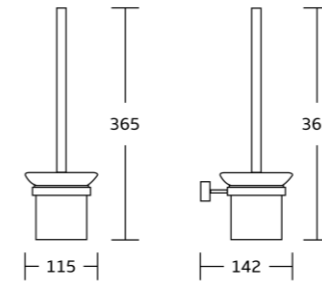

12025
Double towel bar
Material: Zinc alloy
Size: 590x13x125mm

12037
Glass shelf
Material: Zinc alloy
Size: 520x40x145mm

12300series

12335
Robe hook
Material: Zinc alloy
Size: 90x32x58mm

12338
Tumbler holder
Material: Zinc alloy
Size: 68x97x108mm

12338A
Soap dispenser
Material: Zinc alloy
Size: 70x140x105mm

12339
Soap dish
Material: Zinc alloy
Size: 105x45x122mm

12300series

12351
Soap basket
Material: Zinc alloy
Size: 130x45x120mm

12333
Toilet paper holder
Material: Zinc alloy
Size: 135x132x62mm

12332
Towel ring
Material: Zinc alloy
Size: 230x115x65mm

12333D
Roll holder
Material: Zinc alloy
Size: 180x35x60mm

12350
Toilet brush holder
Material: Zinc alloy
Size: 115x365x142mm

12324
Single towel bar
Material: Zinc alloy
Size: 540x32x65mm