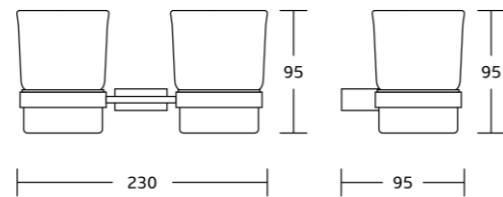

12052
Double tumbler holder
Material: Zinc alloy
Size: 230x95x95mm