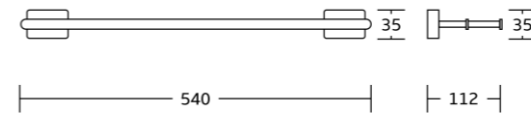

20733D
 Spare paper holder
 Material: Zinc alloy
 Size: 188x58x35mm

20732
 Towel ring
 Material: Zinc alloy
 Size: 225x57x150mm

20750
 Toilet brush holder
 Material: Zinc alloy
 Size: 105x140x380mm

20724
 Single towel bar
 Material: Zinc alloy
 Size: 540x60x35mm