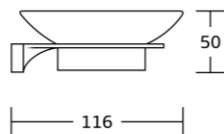

27050
Toilet brush holder
Material: Zinc alloy
Size: 135x350x122mm