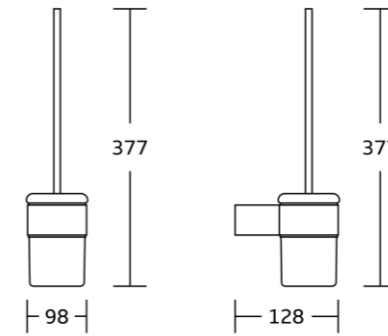

88300series

88324
Single towel bar
Material: Zinc alloy
Size: 595x28x50mm

88325
Double towel bar
Material: Zinc alloy
Size: 595x28x100mm