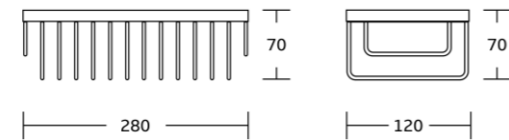

WT-506T
Triple Corner Basket
Material:Brass
Size:260x570x215mm

Corner Basket

WT-345D
Double Corner Basket
Material: Brass
Size: 255x390x150mm

WT-508
Single Corner Basket
Material: Brass
Size: 280x70x120mm