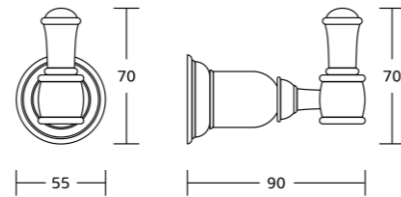

15600series

15635
Robe hook
Material: Zinc alloy
Size: 55x70x90mm

15632
Towel ring
Material: Zinc alloy
Size: 160x183x90mm

15633B
Toilet paper holder
Material: Zinc alloy
Size: 150x125x100mm

15633C
Toilet paper holder
Material: Zinc alloy
Size: 210x55x90mm

15624
Single towel bar
Material: Zinc alloy
Size: 659x55x90mm

15700series

15735
Robe hook
Material: Zinc alloy
Size: 55x55x50mm

15732
Towel ring
Material: Zinc alloy
Size: 160x187x75mm

15733B
Toilet paper holder
Material: Zinc alloy
Size: 150x125x100mm

15733C
Toilet paper holder
Material: Zinc alloy
Size: 240x55x75mm