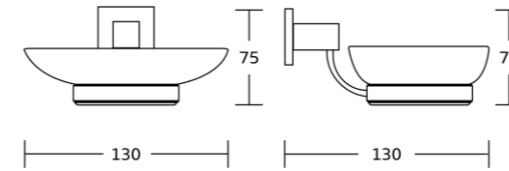

20933B
Toilet paper holder
Material: Zinc alloy
Size: 170x110x70mm

20932
Towel ring
Material: Zinc alloy
Size: 190x145x70mm

20924
Single towel bar
Material: Zinc alloy
Size: 580x45x70mm

20937
Glass shelf
Material: Zinc alloy
Size: 520x35x125mm