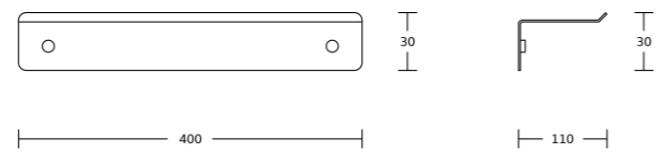

WT-936
Single Corner Basket
Material:Stainless Steel 304
Size:400x30x110mm