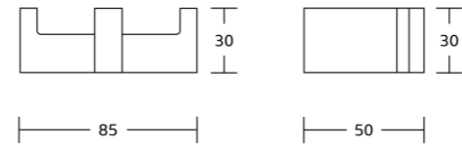

19520
Towel shelf
Material: Brass
Size: 610x140x220mm

19537
Glass shelf
Material: Brass
Size: 540x65x140mm

19600series

Chrome BN Gold Black Gun Metal

19635
Robe hook
Material: Brass
Size: 85x30x50mm

19639
Soap dish
Material: Brass
Size: 135x40x115mm