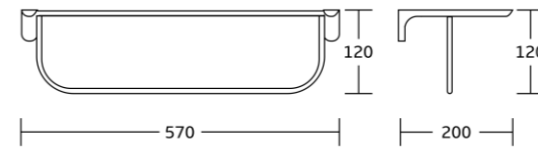

26000series

26035
Robe hook
Material: Zinc alloy
Size: 98x57x59.5mm

26038
Tumbler holder
Material: Zinc alloy
Size: 88.4x95x112.6mm

26038A
Soap dispenser
Material: Zinc alloy
Size: 88.4x146x112.6mm

26039
Soap dish
Material: Zinc alloy
Size: 110x59x123mm

26032
Towel ring
Material: Zinc alloy
Size: 210x140x61.5mm

26033
Toilet paper holder
Material: Zinc alloy
Size: 163x62x88mm

26050
Toilet brush holder
Material: Zinc alloy
Size: 115.5x375x140mm

26025
Double towel bar
Material: Zinc alloy
Size: 630x50.5x137mm