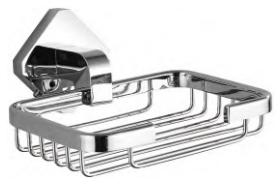

19251
Soap basket
Material: Brass
Size: 130x70x90mm