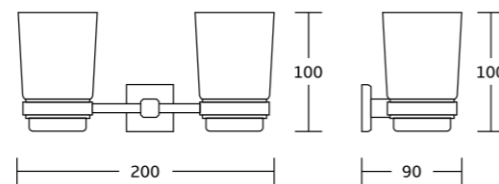

80237
Glass shelf
Material: Brass
Size: 520x70x147mm

80202
Double glass shelf
Material: Brass
Size: 390x390x125mm

PROFESSIONAL
BATHROOM BRAND FROM EUROPE

80500series

80535
Robe hook
Material: Brass
Size: 75x45x60mm

80539
Soap dish
Material: Brass
Size: 140x60x120mm

80538
Tumbler holder
Material: Brass
Size: 125x115x85mm

80552
Double tumbler holder
Material: Brass
Size: 200x100x90mm

80550
Toilet brush holder
Material: Brass
Size: 160x380x115mm