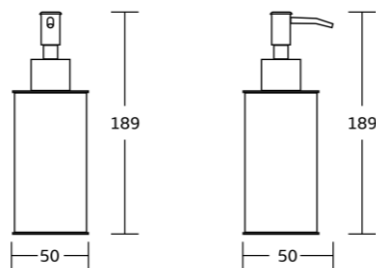

HSD-F7007

HSD-F7007-2

HSD-F7001

HSD-F7001-2

Soap Dispenser

WT-621
Soap Dispenser
Material:Stainless Steel
Size:50x189mm

WT-622
Soap Dispenser
Material:Stainless Steel
Size:50x189mm

WT-627
Soap Dispenser
Material:Stainless Steel
Size:50x189mm