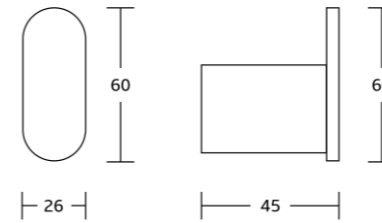

22233
Toilet paper holder
Material:Stainless steel 304
Size:170x26x68mm