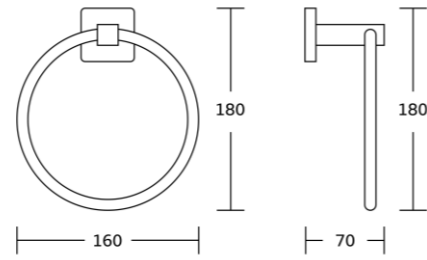

15300series

15332
Towel ring
Material:Stainless steel 304
Size:160x180x70mm

15337
Glass shelf
Material:Stainless steel 304
Size:520x65x82mm

22200series

22235
Robe hook
Material:Stainless steel 304
Size:26x60x45mm