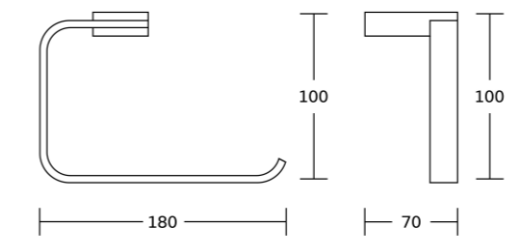

12032
Towel ring
Material: Zinc alloy
Size: 210x130x53mm