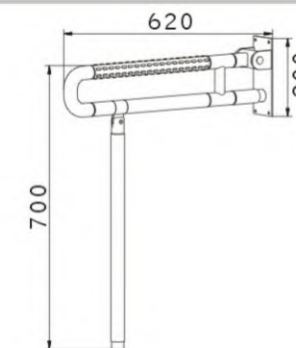

1W012
落地U型扶手
Landing U-shaped handrail