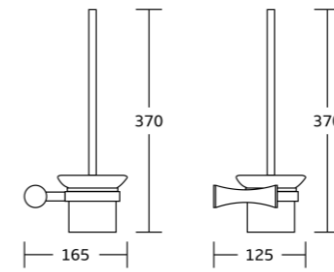

11532
Towel ring
Material: Brass
Size: 160x205x100mm

11524
Single towel bar
Material: Brass
Size: 630x50x100mm

11525
Double towel bar
Material: Brass
Size: 630x110x180mm

11520
Towel shelf
Material: Brass
Size: 630x140x260mm

PROFESSIONAL FOCUS ON CREATING
FASHIONABLE BATHROOM

17100series

17135
Robe hook
Material:Brass/Zinc Alloy
Size:40x65x75mm

17139
Soap dish
Material:Brass/Zinc Alloy
Size:155x55x130mm

17138
Tumbler holder
Material:Brass/Zinc Alloy
Size:130x95x105mm

17133
Toilet paper holder
Material:Brass/Zinc Alloy
Size:178x40x75mm

17150
Toilet brush holder
Material:Brass/Zinc Alloy
Size:165x125x370mm

17132
Towel ring
Material:Brass/Zinc Alloy
Size:185x77x195mm

17124
Single towel bar
Material:Brass/Zinc Alloy
Size:595x75x40mm