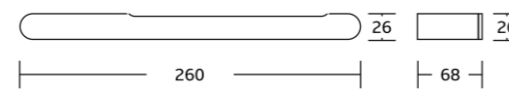

22232
Towel ring
Material:Stainless steel 304
Size:260x26x68mm

22200series

22224
Single towel bar
Material:Stainless steel 304
Size:600x26x68mm

22225
Double towel bar
Material:Stainless steel 304
Size:600x26x150mm