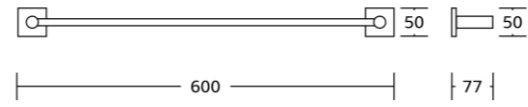

81833
Toilet paper holder
Material:Stainless steel 304
Size:125x145x67mm

81833E
Toilet paper holder
Material:Stainless steel 304
Size:285x50x77mm

81800series

81824
Single towel bar
Material:Stainless steel 304
Size:600x50x77mm