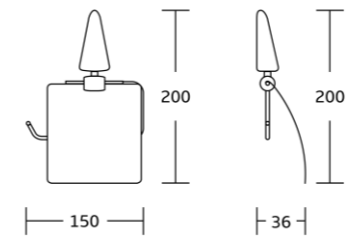

1632
Towel ring
Material: Zinc alloy
Size: 155x251x26mm