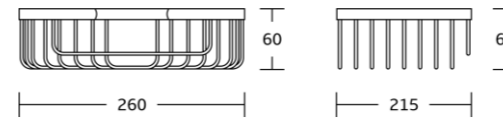

Corner Basket

WT-506
Single Corner Basket
Material:Brass
Size:260x60x215mm