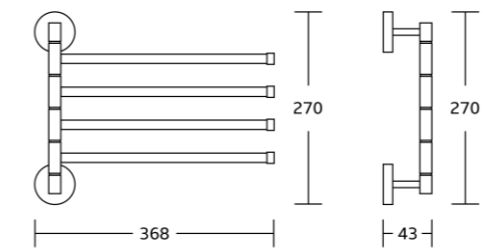

Swivel Towel Bar

WT-3923
Swivel Towel Bar
Material:Stainless Steel 304
Size:368x195x43mm