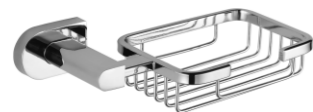

13751
Soap basket
Material: Zinc alloy
Size: 180x40x105mm