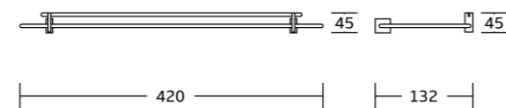

19600series

Chrome BN Gold Black Gun Metal

19624
Single towel bar
Material: Brass
Size: 605x30x80mm

19625
Double towel bar
Material: Brass
Size: 605x30x80mm

19620
Towel shelf
Material: Brass
Size: 500x30x250mm

19637
Glass shelf
Material: Brass
Size: 420x45x132mm

80200series

Chrome BN Gold Black Gun Metal

80235
Robe hook
Material: Brass
Size: 80x45x55mm

80239
Soap dish
Material: Brass
Size: 115x40x115mm

80238
Tumbler holder
Material: Brass
Size: 110x115x85mm