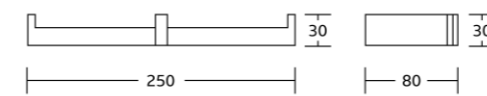

19633E
Toilet paper holder
Material: Brass
Size: 250x30x80mm