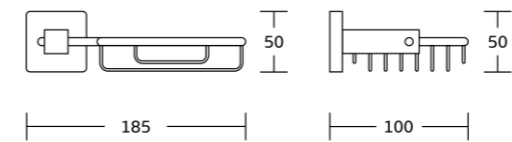

15300series

15335
Robe hook
Material:Stainless steel 304
Size:80x65x50mm

15339
Soap dish
Material:Stainless steel 304
Size:140x50x108mm

15338
Tumbler holder
Material:Stainless steel 304
Size:119x196x82mm