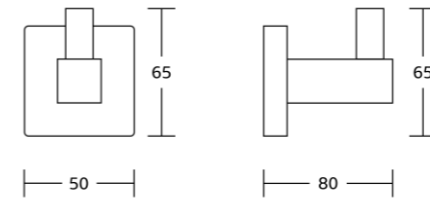

15300series

15335
Robe hook
Material:Stainless steel 304
Size:80x65x50mm