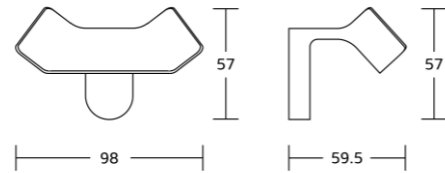

26038
Tumbler holder
Material: Zinc alloy
Size: 88.4x95x112.6mm