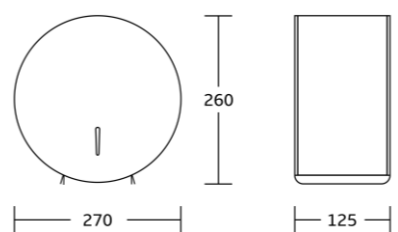

WT-8806
Toilet Paper & Roll Holder
Material:Stainless Steel 304
Size:270x260x125mm