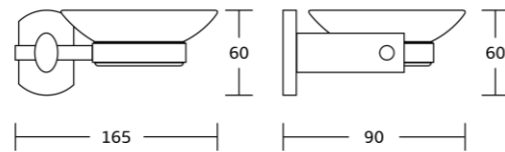

51120
Towel shelf
Material: Zinc alloy
Size: 640x155x220mm

51137
Glass shelf
Material: Zinc alloy
Size: 520x48x140mm

60500series

60535
Robe hook
Material: Zinc alloy
Size: 65x54x60mm

60539
Soap dish
Material: Zinc alloy
Size: 165x60x90mm