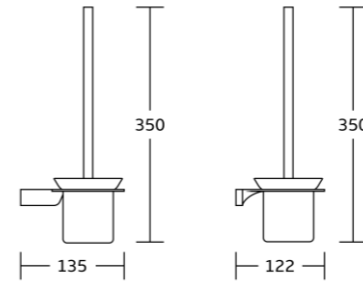

27000series

27035
Robe hook
Material: Zinc alloy
Size: 25x100x54mm

27038
Tumbler holder
Material: Zinc alloy
Size: 124x95x104mm

27038A
Soap dispenser
Material: Zinc alloy
Size: 124x160x104mm

27039
Soap dish
Material: Zinc alloy
Size: 135x50x116mm

27050
Toilet brush holder
Material: Zinc alloy
Size: 135x350x122mm

27033
Toilet paper holder
Material: Zinc alloy
Size: 205x26x75mm

27032
Towel ring
Material: Zinc alloy
Size: 210x96x51mm

27024
Single towel bar
Material: Zinc alloy
Size: 655x26x75mm

27025
Double towel bar
Material: Zinc alloy
Size: 667x26x140mm