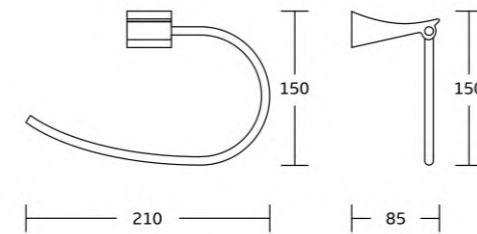

50550
Toilet brush holder
Material: Zinc alloy
Size: 115x370x140mm

50524
Single towel bar
Material: Zinc alloy
Size: 585x51x70mm

50525
Double towel bar
Material: Zinc alloy
Size: 585x51x110mm

50537
Glass shelf
Material: Zinc alloy
Size: 520x57x120mm

50638
Tumbler holder
Material: Zinc alloy
Size: 120x98x100mm

50652
Double tumbler holder
Material: Zinc alloy
Size: 200x98x100mm

50650
Toilet brush holder
Material: Zinc alloy
Size: 150x370x125mm

50632
Towel ring
Material: Zinc alloy
Size: 210x150x85mm