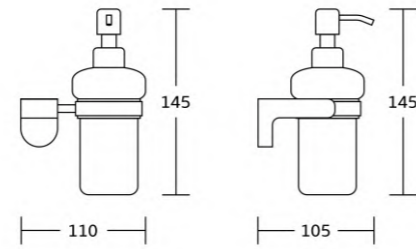

17933
Toilet paper holder
Material: Zinc alloy
Size: 140x140x80mm