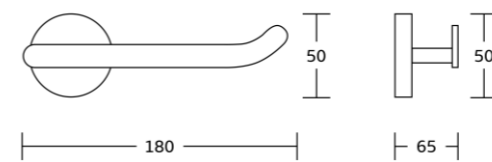

12633
Toilet paper holder
Material: Zinc alloy
Size: 180x50x65mm