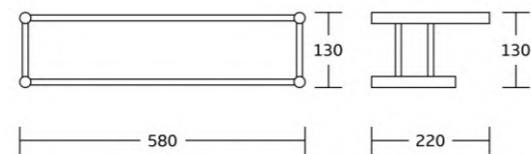

14720
Towel shelf
Material:Stainless steel 304
Size:580x130x220mm