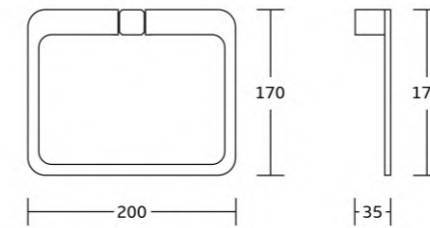

20832
Towel ring
Material: Zinc alloy
Size: 200x170x35mm