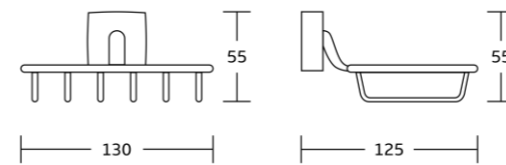

18150
Toilet brush holder
Material: Zinc alloy
Size: 115x370x150mm