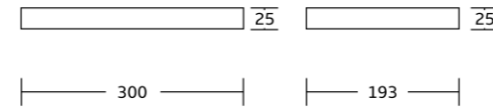

WT-1826
Single Corner Basket
Material: Brass
Size: 300x25x140mm

WT-1826D
Double Corner Basket
Material: Brass
Size: 300x390x140mm

Corner Basket

WT-1827
Single Corner Basket
Material: Brass
Size: 300x25x193mm