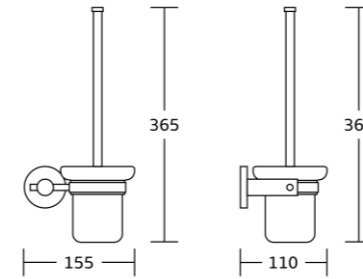

12632
Towel ring
Material: Zinc alloy
Size: 230x135x65mm

12633
Toilet paper holder
Material: Zinc alloy
Size: 180x50x65mm

12624
Single towel bar
Material: Zinc alloy
Size: 540x50x65mm

12625
Double towel bar
Material: Zinc alloy
Size: 540x50x125mm

12800series

Chrome BN Gold Black Gun Metal

12835
Robe hook
Material: Zinc alloy
Size: 100x60x55mm

12839
Soap dish
Material: Zinc alloy
Size: 150x60x120mm

12838
Tumbler holder
Material: Zinc alloy
Size: 130x95x100mm

12852
Double tumbler holder
Material: Zinc alloy
Size: 210x115x105mm

12850
Toilet brush holder
Material: Zinc alloy
Size: 155x365x110mm

12832
Towel ring
Material: Zinc alloy
Size: 160x185x55mm

12833
Toilet paper holder
Material: Zinc alloy
Size: 135x150x55mm