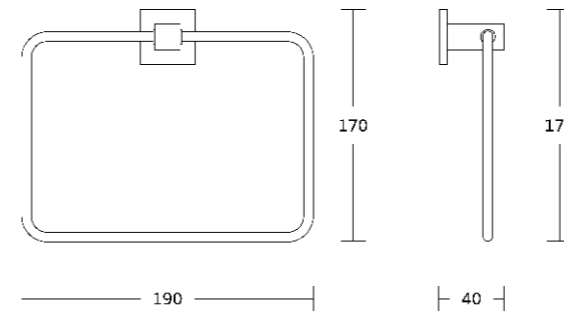

20025
Double towel bar
Material: Zinc alloy
Size: 650x110x140mm

20020
Towel shelf
Material: Zinc alloy
Size: 600x190x240mm

20037
Glass shelf
Material: Zinc alloy
Size: 520x60x140mm

20200series

20235
Robe hook
Material: Zinc alloy
Size: 50x50x48.5mm

20239
Soap dish
Material: Zinc alloy
Size: 104x59x120mm

20238
Tumbler holder
Material: Zinc alloy
Size: 64x115x98mm

20233
Toilet paper holder
Material: Zinc alloy
Size: 135x125x48.5mm

20233D
Spare paper holder
Material: Zinc alloy
Size: 165x50x75mm

20250
Toilet brush holder
Material: Zinc alloy
Size: 93x380x129mm

20232
Towel ring
Material: Zinc alloy
Size: 190x170x40mm

20224
Single towel bar
Material: Zinc alloy
Size: 630x50x73mm

20225
Double towel bar
Material: Zinc alloy
Size: 645x70x115mm