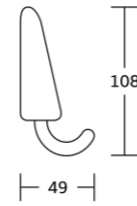

1635-B
Robe hook
Material: Zinc alloy
Size: 68x108x49mm