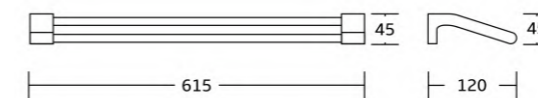

17932
Towel ring
Material: Zinc alloy
Size: 320x90x80mm

17950
Toilet brush holder
Material: Zinc alloy
Size: 150x380x110mm

17924
Single towel bar
Material: Zinc alloy
Size: 615x45x80mm

17925
Double towel bar
Material: Zinc alloy
Size: 615x45x120mm