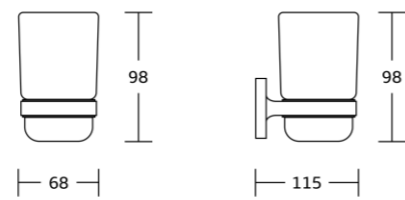

1632
Towel ring
Material: Zinc alloy
Size: 155x251x26mm

1633
Toilet paper holder
Material: Zinc alloy
Size: 150x200x36mm

1633B
Toilet paper holder
Material: Zinc alloy
Size: 180x150x26mm

1624
Single towel bar
Material: Zinc alloy
Size: 690x36x36mm

1900series

1935
Robe hook
Material: Zinc alloy
Size: 45x50x45mm

1939
Soap dish
Material: Zinc alloy
Size: 110x45x120mm

1938
Tumbler holder
Material: Zinc alloy
Size: 68x98x115mm

1952
Double tumbler holder
Material: Zinc alloy
Size: 160x98x113mm