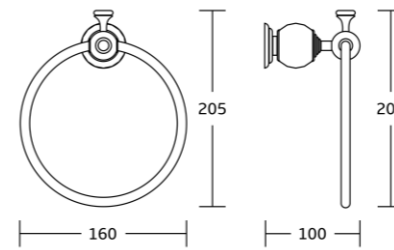

11320
Towel shelf
Material: Brass
Size: 630x140x260mm

11500series

11535
Robe hook
Material: Brass
Size: 100x120x100mm

11538
Tumbler holder
Material: Brass
Size: 180x105x120mm

11538A
Soap dispenser
Material: Brass
Size: 180x210x130mm

11539
Soap dish
Material: Brass
Size: 180x60x130mm

11500series

11550
Toilet brush holder
Material: Brass
Size: 145x380x140mm

11552
Double tumbler holder
Material: Brass
Size: 190x105x120mm

11533
Toilet paper holder
Material: Brass
Size: 140x170x100mm

11532
Towel ring
Material: Brass
Size: 160x205x100mm

11524
Single towel bar
Material: Brass
Size: 630x50x100mm

11525
Double towel bar
Material: Brass
Size: 630x110x180mm

11520
Towel shelf
Material: Brass
Size: 630x140x260mm