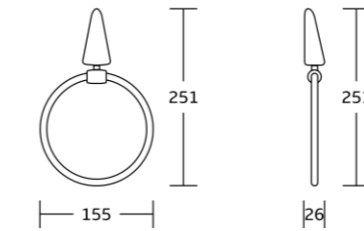

88837
 Glass shelf
 Material: Stainless steel 304
 Size: 500x120x20mm

1600series

1635
Robe hook
Material: Zinc alloy
Size: 36x108x49mm

1635-B
Robe hook
Material: Zinc alloy
Size: 68x108x49mm

1638
Tumbler holder
Material: Zinc alloy
Size: 175x95x105mm

1638A
Soap dispenser
Material: Zinc alloy
Size: 175x170x100mm

1639
Soap dish
Material: Zinc alloy
Size: 210x35x110mm

1651
Soap basket
Material: Zinc alloy
Size: 145x110x120mm

1650
Toilet brush holder
Material: Zinc alloy
Size: 195x370x115mm

1632
Towel ring
Material: Zinc alloy
Size: 155x251x26mm

1633
Toilet paper holder
Material: Zinc alloy
Size: 150x200x36mm

1633B
Toilet paper holder
Material: Zinc alloy
Size: 180x150x26mm

1624
Single towel bar
Material: Zinc alloy
Size: 690x36x36mm