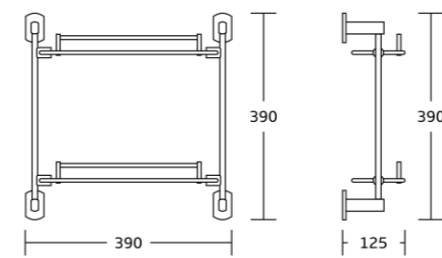

80252
Double tumbler holder
Material: Brass
Size: 195x115x85mm

80200series

Chrome BN Gold Black Gun Metal

80250
Toilet brush holder
Material: Brass
Size: 160x380x120mm

80232
Towel ring
Material: Brass
Size: 160x175x50mm

80233
Toilet paper holder
Material: Brass
Size: 135x140x48mm

80224
Single towel bar
Material: Brass
Size: 600x45x65mm

80225
Double towel bar
Material: Brass
Size: 600x90x115mm

80220
Towel shelf
Material: Brass
Size: 600x140x210mm

80237
Glass shelf
Material: Brass
Size: 520x70x147mm

80202
Double glass shelf
Material: Brass
Size: 390x390x125mm

PROFESSIONAL
BATHROOM BRAND FROM EUROPE

80500series

80535
Robe hook
Material: Brass
Size: 75x45x60mm