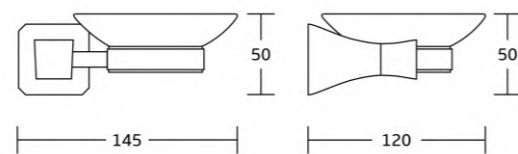

22332
Towel ring
Material: Zinc alloy
Size: 160x185x80mm