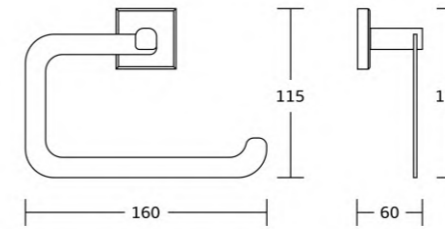

17125
Double towel bar
Material:Brass/Zinc Alloy
Size:595x110x40mm

17120
Towel shelf
Material:Brass/Zinc Alloy
Size:600x225x135mm

17200series

Chrome BN Gold Black Gun Metal

17235
Robe hook
Material: Brass
Size: 75x43x60mm

17238
Tumbler holder
Material: Brass
Size: 115x105x100mm

17238A
Soap dispenser
Material: Brass
Size: 115x155x100mm

17239
Soap dish
Material: Brass
Size: 140x47x120mm

17232
Towel ring
Material: Brass
Size: 225x150x60mm

18839
 Soap dish
 Material: Brass
 Size: 142x60x110mm

18838
 Tumbler holder
 Material: Brass
 Size: 120x95x90mm

18852
 Double tumbler holder
 Material: Brass
 Size: 179x95x90mm

18850
 Toilet brush holder
 Material: Brass
 Size: 150x370x120mm