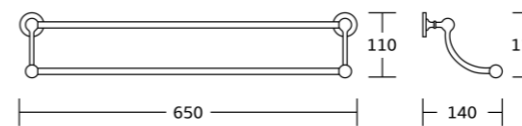

20037
Glass shelf
Material: Zinc alloy
Size: 520x60x140mm