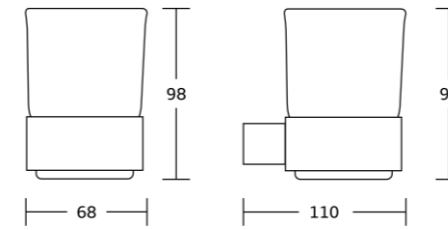

18125B
Swivel towel bar
Material: Zinc alloy
Size: 465x60x40mm

18137
Glass shelf
Material: Zinc alloy
Size: 520x44x130mm

18200series

18235
Robe hook
Material: Zinc alloy
Size: 25x60x45mm

18238
Tumbler holder
Material: Zinc alloy
Size: 70x95x95mm