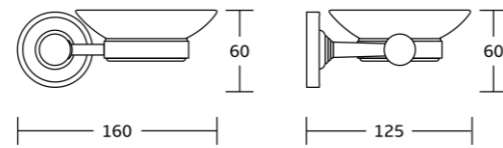

88138
Tumbler holder
Material: Brass
Size: 120x110x115mm

88138A
Soap dispenser
Material: Brass
Size: 120x200x115mm

88150
Toilet brush holder
Material: Brass
Size: 155x380x115mm

88132
Towel ring
Material: Brass
Size: 190x168x38mm

88133
Toilet paper holder
Material: Brass
Size: 200x33x51mm

88124
Single towel bar
Material: Brass
Size: 600x32x51mm

88125
Double towel bar
Material: Brass
Size: 600x32x95mm

90700series

Chrome BN Gold Black Gun Metal

90735
Robe hook
Material: Brass
Size: 70x60x55mm

90739
Soap dish
Material: Brass
Size: 160x60x125mm

90738
Tumbler holder
Material: Brass
Size: 140x100x80mm

90738A
Soap dispenser
Material: Brass
Size: 140x180x85mm