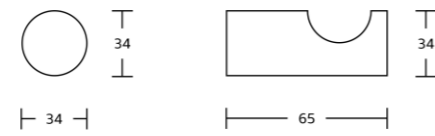

25938
Tumbler holder
Material: Zinc alloy
Size: 130x95x105mm