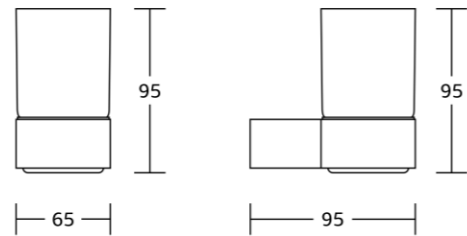

88238
Tumbler holder
Material: Zinc alloy
Size: 65x95x95mm