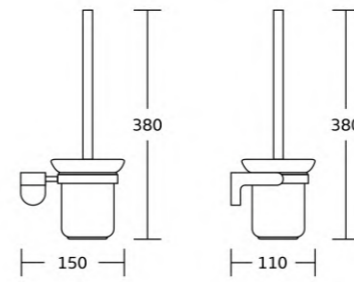

17900series

17938A
Soap dispenser
Material: Zinc alloy
Size: 110x145x105mm

17933
Toilet paper holder
Material: Zinc alloy
Size: 140x140x80mm

17933B
Toilet paper holder
Material: Zinc alloy
Size: 180x100x80mm

17932
Towel ring
Material: Zinc alloy
Size: 320x90x80mm

17950
Toilet brush holder
Material: Zinc alloy
Size: 150x380x110mm

17924
Single towel bar
Material: Zinc alloy
Size: 615x45x80mm

17925
Double towel bar
Material: Zinc alloy
Size: 615x45x120mm