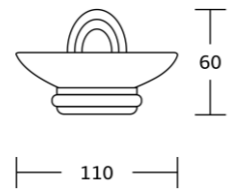

3100series

3135
Robe hook
Material: Zinc alloy
Size: 43x59x45mm

3138
Tumbler holder
Material: Zinc alloy
Size: 68x98x115mm

3139
Soap dish
Material: Zinc alloy
Size: 110x60x140mm

3132
Towel ring
Material: Zinc alloy
Size: 160x160x55mm