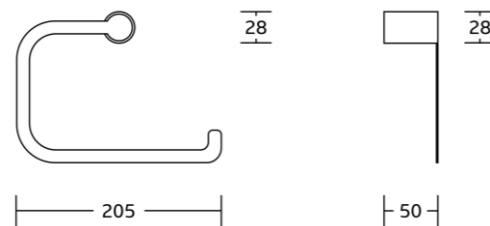

88300series

88324
Single towel bar
Material: Zinc alloy
Size: 595x28x50mm

88325
Double towel bar
Material: Zinc alloy
Size: 595x28x100mm