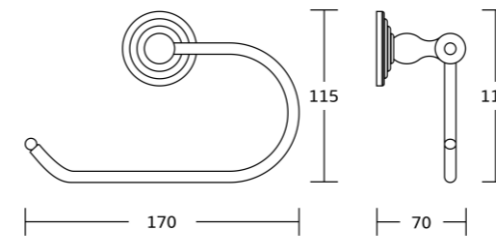

18533B
Toilet paper holder
Material: Zinc alloy
Size: 170x115x70mm