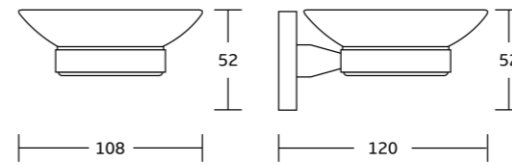

50637
Glass shelf
Material: Zinc alloy
Size: 520x42x130mm

50700series

50735
Robe hook
Material: Zinc alloy
Size: 51.5x60x50mm

50735B
Robe hook
Material: Zinc alloy
Size: 90x51.5x45mm

50739
Soap dish
Material: Zinc alloy
Size: 108x52x120mm