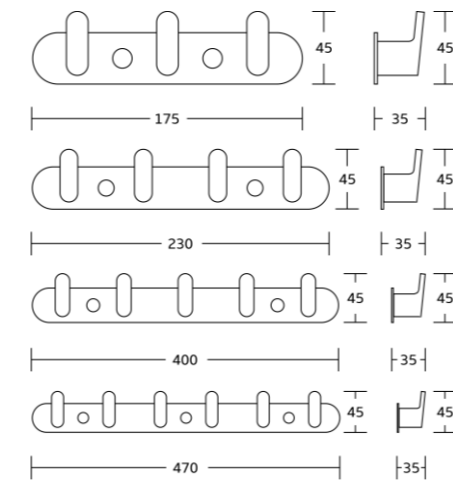

Basic Hooks

WT-4153
Hooks
Material:SS+Zinc Alloy
Size:180/240/300x40x40mm

Basic Hooks