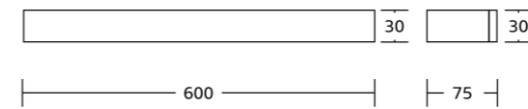

30400series

30450
Toilet brush holder
Material:Stainless steel 304
Size:95x360x130mm

30433
Toilet paper holder
Material:Stainless steel 304
Size:170x40x70mm

30432
Towel ring
Material:Stainless steel 304
Size:265x30x70mm

30451
Soap basket
Material:Stainless steel 304
Size:187x30x100mm