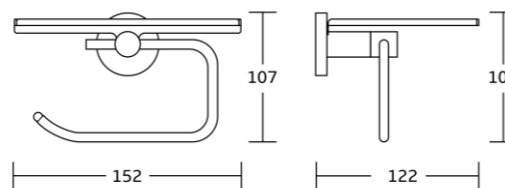

107

107

152

122