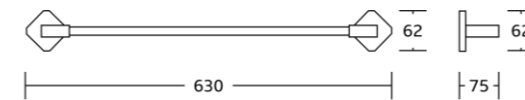

19238
Tumbler holder
Material: Brass steel
Size: 120x95x110mm

19233
Toilet paper holder
Material: Brass
Size: 122x165x50mm

19251
Soap basket
Material: Brass
Size: 130x70x90mm

19250
Toilet brush holder
Material: Brass
Size: 150x380x75mm

19239
Soap dish
Material: Brass
Size: 140x62x75mm

19232
Towel ring
Material: Brass
Size: 245x62x55mm

19224
Single towel bar
Material: Brass
Size: 630x62x75mm

19225
Double towel bar
Material: Brass
Size: 630x62x132mm