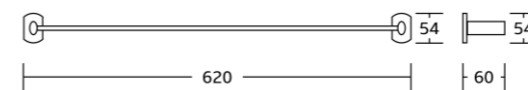

60524
Single towel bar
Material: Zinc alloy
Size: 620x54x60mm