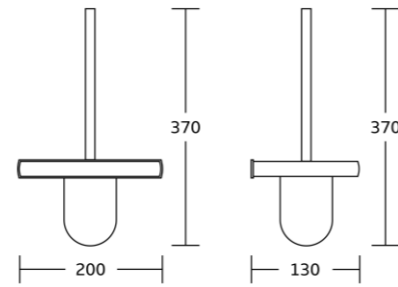

80725
Double towel bar
Material: Brass
Size: 625x120x52mm

80720
Towel shelf
Material: Brass
Size: 625x210x130mm

81300series

81335
Robe hook
Material: Brass
Size: 30x60x55mm

81352
Double tumbler holder
Material: Brass
Size: 195x95x95mm

81339
Soap dish
Material: Brass
Size: 190x30x95mm

81332
Towel ring
Material: Brass
Size: 300x28x90mm

81350
Toilet brush holder
Material: Brass
Size: 200x370x130mm

81333
Toilet paper holder
Material: Brass
Size: 200x28x90mm