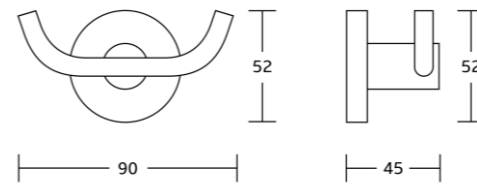

50735B
Robe hook
Material: Zinc alloy
Size: 90x51.5x45mm