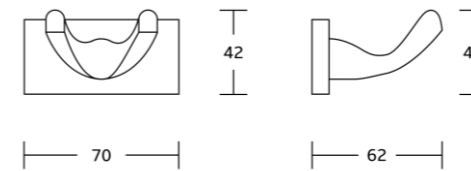

12900series

12935
Robe hook
Material: Zinc alloy
Size: 70x42x62mm