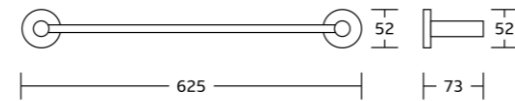

80720
Towel shelf
Material: Brass
Size: 625x210x130mm