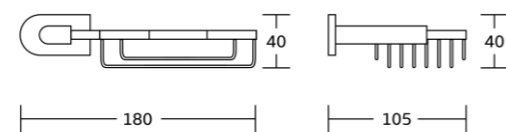

13750
Toilet brush holder
Material: Zinc alloy
Size: 115x365x160mm