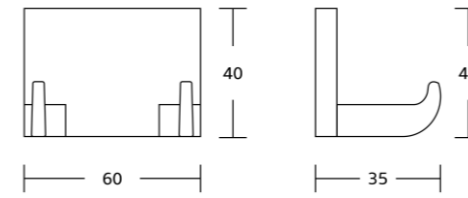

31600series