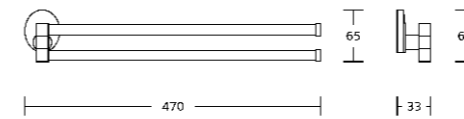

20525B
Swivel towel bar
Material: Zinc alloy
Size: 470x65x33mm