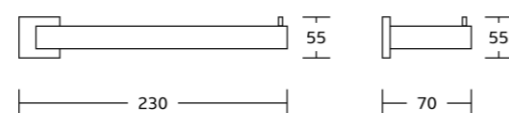

7000series

Chrome BN Gold Black Gun Metal

7035
Robe hook
Material:Stainless steel 304
Size:55x55x70mm

7050
Toilet brush holder
Material:Stainless steel 304
Size:147x360x135mm

7038
Tumbler holder
Material:Stainless steel 304
Size:70x105x88mm

7039
Soap dish
Material:Stainless steel 304
Size:105x50x120mm

7033
Toilet paper holder
Material:Stainless steel 304
Size:170x55x70mm

7032
Towel ring
Material:Stainless steel 304
Size:230x55x70mm