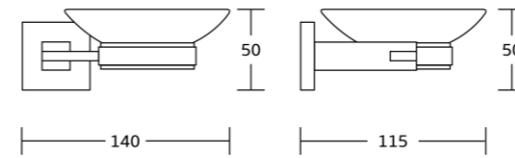

20825
Double towel bar
Material: Zinc alloy
Size: 600x25x120mm

20835-4
4 Hooks
Material: Zinc alloy
Size: 250x30x43mm

20837
Glass shelf
Material: Zinc alloy
Size: 520x45x140mm

20900series

20935
Robe hook
Material: Zinc alloy
Size: 90x45x70mm