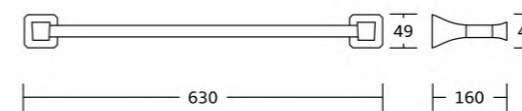

22325
Double towel bar
Material: Zinc alloy
Size: 630x49x160mm