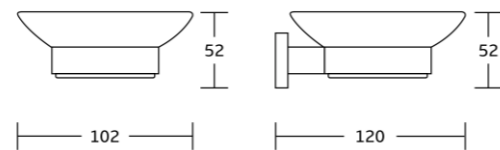

17650
Toilet brush holder
Material: Zinc alloy
Size: 92x380x135mm