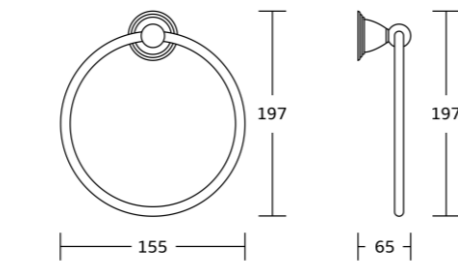

16724
Single towel bar
Material: Zinc alloy
Size: 640x60x75mm

18300series

18335
Robe hook
Material: Zinc alloy
Size: 90x60x65mm

18332
Towel ring
Material: Zinc alloy
Size: 155x197x65mm

18333B
Toilet paper holder
Material: Zinc alloy
Size: 170x110x60mm