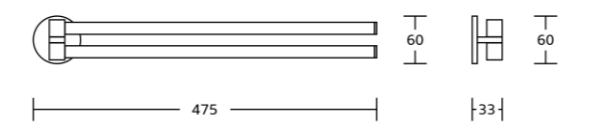

20300series

20324
Single towel bar
Material: Zinc alloy
Size: 615x60x100mm

20325
Double towel bar
Material: Zinc alloy
Size: 615x65x155mm

20337
Glass shelf
Material: Zinc alloy
Size: 600x60x150mm

20325B
Swivel towel bar
Material: Zinc alloy
Size: 475x60x33mm

20500series

20535
Robe hook
Material: Zinc alloy
Size: 70x60x50mm

20538
Tumbler holder
Material: Zinc alloy
Size: 70x95x110mm

20539
Soap dish
Material: Zinc alloy
Size: 132x60x120mm

20551
Soap basket
Material: Zinc alloy
Size: 130x65x115mm

20533
Toilet paper holder
Material: Zinc alloy
Size: 130x105x85mm