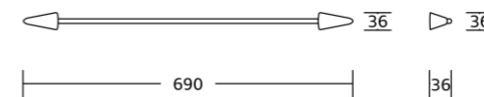

1624
Single towel bar
Material: Zinc alloy
Size: 690x36x36mm