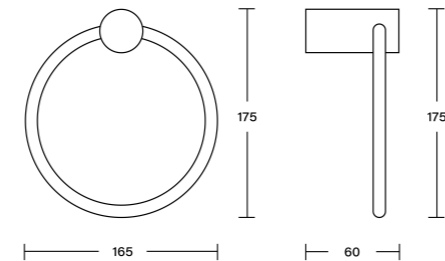

25900series

25935
Robe hook
Material: Zinc alloy
Size: 34x34x65mm

25938
Tumbler holder
Material: Zinc alloy
Size: 130x95x105mm

25939
Soap dish
Material: Zinc alloy
Size: 155x55x130mm

25932
Towel ring
Material: Zinc alloy
Size: 175x184x65mm