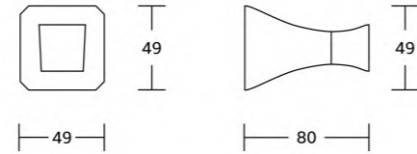

21137
Glass shelf
Material:Zinc alloy
Size:520x55x140mm

22300series

Chrome BN Gold Black Gun Metal

22335
Robe hook
Material: Zinc alloy
Size: 49x49x80mm

22338
Tumbler holder
Material: Zinc alloy
Size: 128x95x95mm