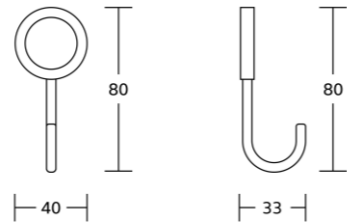

Basic Hooks

WT-922
Hooks
Material: Brass
Size: 250/250x32x25mm

WT-926
Hooks
Material: Brass
Size: 190/250/350x30x40mm

WT-925
Hook
Material: Brass
Size: 40x80x33mm

WT-925B
Hook
Material: Brass
Size: 32x32x25mm