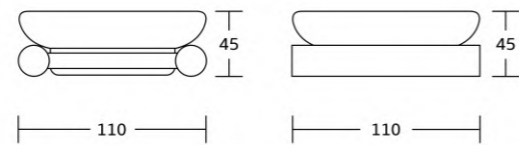

14700series

14735
Robe hook
Material:Stainless steel 304
Size:20x40x60mm

14738
Tumbler holder
Material:Stainless steel 304
Size:100x100x110mm

14739
Soap dish
Material:Stainless steel 304
Size:110x45x110mm