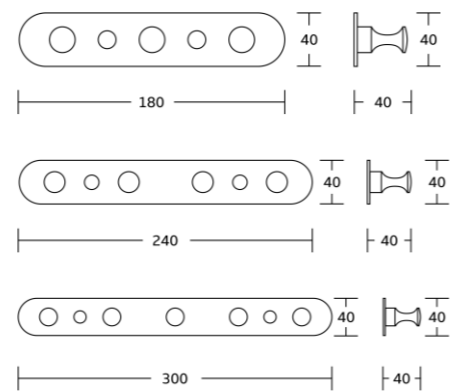

WT-912
Bathroom Hook
Material:SS+Zinc Alloy
Size:25x150x80mm

WT-456
Hooks
Material:SS+Zinc Alloy
Size:255/295/335/375x60x55mm

Basic Hooks

Basic Hooks

WT-2053
Hooks
Material:SS+Zinc Alloy
Size:180/240/300/360x45x60mm

WT-4053
Hooks
Material:SS+Zinc Alloy
Size:180/240/300x40x45mm

WT-4153
Hooks
Material:SS+Zinc Alloy
Size:180/240/300x40x40mm

Basic Hooks

WT-5153
Hooks
Material:SS+Zinc Alloy
Size:180/240/300/360x40x40mm

WT-6053
Hooks
Material:SS+Zinc Alloy
Size:175/230/400/470x45x35mm