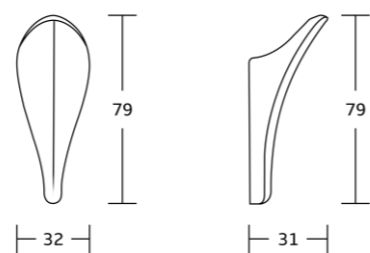

WT-20335-4
4 Hooks
Material:SS+Zinc Alloy
Size:210x50x35mm