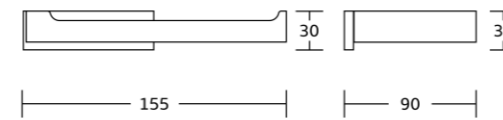

81324
Single towel bar
Material: Brass
Size: 580x28x70mm

81325
Double towel bar
Material: Brass
Size: 580x28x110mm

81320
Towel shelf
Material: Brass
Size: 590x170x215mm

85100series

85135
Robe hook
Material: Brass
Size: 30x60x60mm