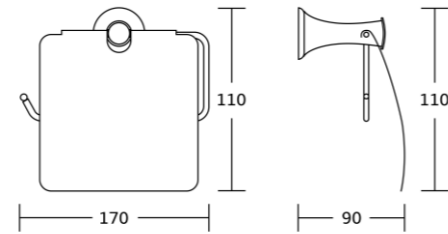

50137
Glass shelf
Material: Zinc alloy
Size: 520x60x160mm

50300series

50335
Robe hook
Material: Zinc alloy
Size: 85x105x90mm

50339
Soap dish
Material: Zinc alloy
Size: 140x55x115mm

50338
Tumbler holder
Material: Zinc alloy
Size: 120x100x95mm

50338A
Soap dispenser
Material: Zinc alloy
Size: 110x160x105mm

50332
Towel ring
Material: Zinc alloy
Size: 160x185x90mm

50300series

50350
Toilet brush holder
Material: Zinc alloy
Size: 160x380x125mm

50333
Toilet paper holder
Material: Zinc alloy
Size: 170x110x90mm