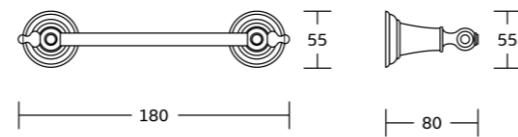

12200series

12235
Robe hook
Material: Zinc alloy
Size: 55x150x100mm

12232
Towel ring
Material: Zinc alloy
Size: 155x180x80mm

12233C
Toilet paper holder
Material: Zinc alloy
Size: 180x55x80mm

12224
Single towel bar
Material: Zinc alloy
Size: 665x55x80mm