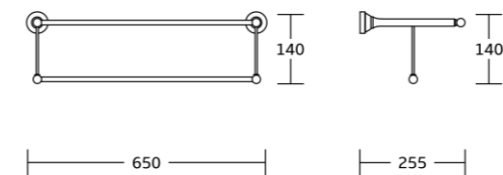

11124
Single towel bar
Material: Zinc alloy
Size: 663x63x95mm

11125
Double towel bar
Material: Zinc alloy
Size: 663x100x160mm

11120
Towel shelf
Material: Zinc alloy
Size: 663x160x220mm

11800series

11835
Robe hook
Material: Zinc alloy
Size: 85x110x65mm

11838
Tumbler holder
Material: Zinc alloy
Size: 80x140x125mm

11839
Soap dish
Material: Zinc alloy
Size: 110x65x140mm

11832
Towel ring
Material: Zinc alloy
Size: 160x190x80mm

11833
Toilet paper holder
Material: Zinc alloy
Size: 140x145x80mm

11850
Toilet brush holder
Material: Zinc alloy
Size: 115x380x145mm

11824
Single towel bar
Material: Zinc alloy
Size: 645x60x80mm

11825
Double towel bar
Material: Zinc alloy
Size: 645x110x130mm

11820
Towel shelf
Material: Zinc alloy
Size: 650x140x255mm