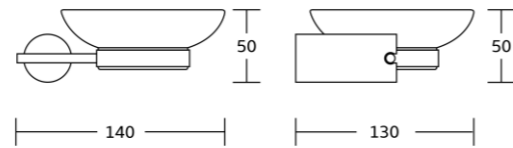

85725
Double towel bar
Material: Brass
Size: 610x65x133mm

85720
Towel shelf
Material: Brass
Size: 610x140x240mm

88100series

88135
Robe hook
Material: Brass
Size: 32x55x38mm

88139
Soap dish
Material: Brass
Size: 140x50x130mm

88138
Tumbler holder
Material: Brass
Size: 120x110x115mm

88138A
Soap dispenser
Material: Brass
Size: 120x200x115mm

88150
Toilet brush holder
Material: Brass
Size: 155x380x115mm

88132
Towel ring
Material: Brass
Size: 190x168x38mm