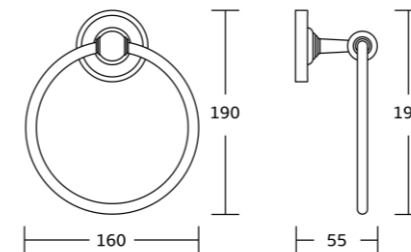

90735
Robe hook
Material: Brass
Size: 70x60x55mm

90739
Soap dish
Material: Brass
Size: 160x60x125mm

90738
Tumbler holder
Material: Brass
Size: 140x100x80mm

90738A
Soap dispenser
Material: Brass
Size: 140x180x85mm

90750
Toilet brush holder
Material: Brass
Size: 165x390x120mm

90733
Toilet paper holder
Material: Brass
Size: 140x170x55mm

90732
Towel ring
Material: Brass
Size: 160x190x55mm

90700series

90724
Single towel bar
Material: Brass
Size: 640x60x68mm