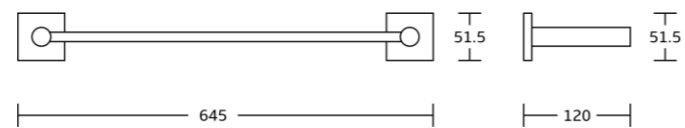

50900series

50933D
Spare Paper Holder
Material: Zinc alloy
Size: 165x50x70mm

50937
Glass Shelf
Material: Zinc alloy
Size: 520x60x135mm

51100series

51135
Robe hook
Material: Zinc alloy
Size: 59x59x90mm

51139
Soap dish
Material: Zinc alloy
Size: 140x59x115mm

51138A
Soap dispenser
Material: Zinc alloy
Size: 125x145x100mm

51138
Tumbler holder
Material: Zinc alloy
Size: 120x100x90mm