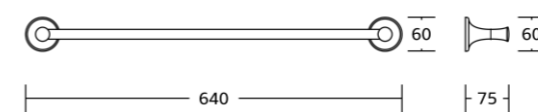

16735
Robe hook
Material: Zinc alloy
Size: 60x60x75mm

16732
Towel ring
Material: Zinc alloy
Size: 160x185x75mm

16733B
Toilet paper holder
Material: Zinc alloy
Size: 135x105x75mm

16733C
Toilet paper holder
Material: Zinc alloy
Size: 210x60x75mm