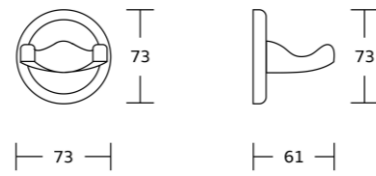

4332
Towel ring
Material: Zinc alloy
Size: 157x188x46mm