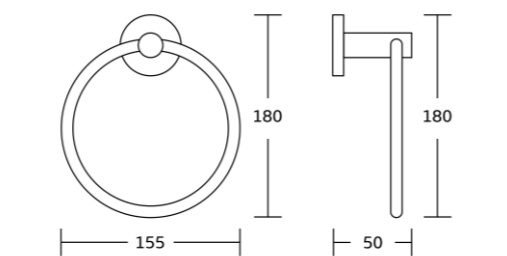

180

180

155

50

Chrome BN Gold Black Gun Metal