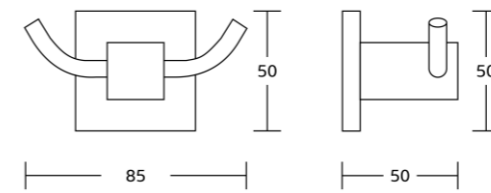

20933B
Toilet paper holder
Material: Zinc alloy
Size: 170x110x70mm

20932
Towel ring
Material: Zinc alloy
Size: 190x145x70mm

20924
Single towel bar
Material: Zinc alloy
Size: 580x45x70mm

20937
Glass shelf
Material: Zinc alloy
Size: 520x35x125mm