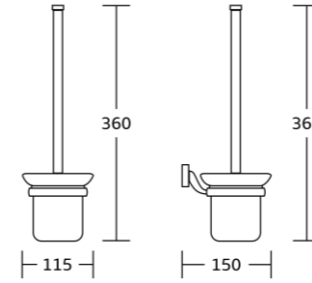

12825B
Swivel towel bar
Material: Zinc alloy
Size: 475x63x37mm

12837
Glass shelf
Material: Zinc alloy
Size: 520x70x140mm

12900series

12935
Robe hook
Material: Zinc alloy
Size: 70x42x62mm

12939
Soap dish
Material: Zinc alloy
Size: 110x42x133mm

12938
Tumbler holder
Material: Zinc alloy
Size: 70x96x115mm

12952
Double tumbler holder
Material: Zinc alloy
Size: 160x97x107mm

12900series

12932
Towel ring
Material: Zinc alloy
Size: 160x170x48mm

12933
Toilet paper holder
Material: Zinc alloy
Size: 135x120x48mm

12933C
Toilet paper holder
Material: Zinc alloy
Size: 210x34x60mm

12951
Soap basket
Material: Zinc alloy
Size: 130x60x120mm

12950
Toilet brush holder
Material: Zinc alloy
Size: 115x360x150mm

12924
Single towel bar
Material: Zinc alloy
Size: 660x34x60mm