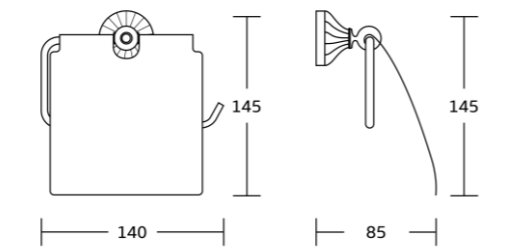

11133
Toilet paper holder
Material: Zinc alloy
Size: 140x145x85mm