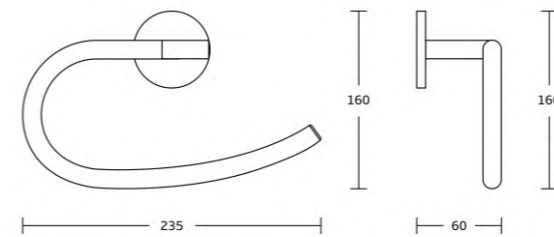

20300series

20335
Robe hook
Material: Zinc alloy
Size: 70x60x50mm

20338
Tumbler holder
Material: Zinc alloy
Size: 70x95x110mm

20339
Soap dish
Material: Zinc alloy
Size: 135x60x120mm

20333
Toilet paper holder
Material: Zinc alloy
Size: 130x105x85mm

20350
Toilet brush holder
Material: Zinc alloy
Size: 115x380x155mm

20338A
Soap dispenser
Material: Zinc alloy
Size: 68x160x120mm

20333B
Toilet paper holder
Material: Zinc alloy
Size: 180x130x70mm

20332
Towel ring
Material: Zinc alloy
Size: 235x160x60mm

20333D
Toilet paper holder
Material: Zinc alloy
Size: 156x60x75mm