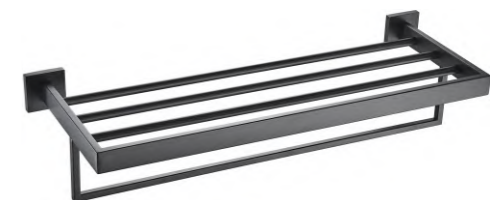

7020
Towel shelf
Material:Stainless steel 304
Size:615x140x220mm