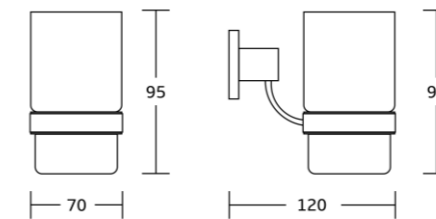

20933B
Toilet paper holder
Material: Zinc alloy
Size: 170x110x70mm

20932
Towel ring
Material: Zinc alloy
Size: 190x145x70mm

20924
Single towel bar
Material: Zinc alloy
Size: 580x45x70mm

20937
Glass shelf
Material: Zinc alloy
Size: 520x35x125mm