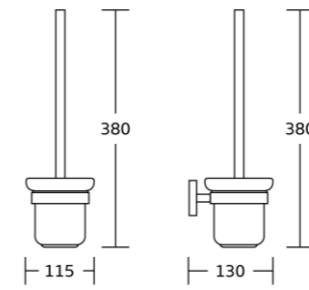

12651
Soap basket
Material: Zinc alloy
Size: 130x55x120mm