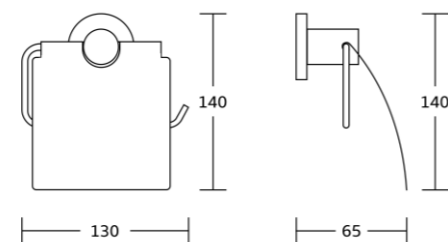

8733
Toilet paper holder
Material:Stainless steel 304
Size:130x140x65mm