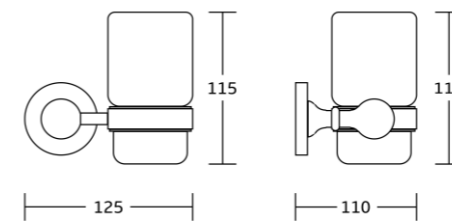

20038
Tumbler holder
Material: Zinc alloy
Size: 125x115x110mm