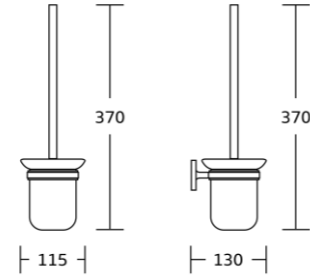

1900series

1935
Robe hook
Material: Zinc alloy
Size: 45x50x45mm

1939
Soap dish
Material: Zinc alloy
Size: 110x45x120mm

1938
Tumbler holder
Material: Zinc alloy
Size: 68x98x115mm

1952
Double tumbler holder
Material: Zinc alloy
Size: 160x98x113mm

1932
Towel ring
Material: Zinc alloy
Size: 160x190x45mm

1933
Toilet paper holder
Material: Zinc alloy
Size: 135x145x45mm

1933B
Toilet paper holder
Material: Zinc alloy
Size: 150x115x45mm

1933C
Toilet roll holder
Material: Zinc alloy
Size: 210x54x78mm

1933E
Toilet paper holder
Material: Zinc alloy
Size: 230x100x115mm

1900series

1950
Toilet brush holder
Material: Zinc alloy
Size: 115x370x130mm

1950B
Toilet brush holder
Material: Zinc alloy
Size: 235x370x135mm