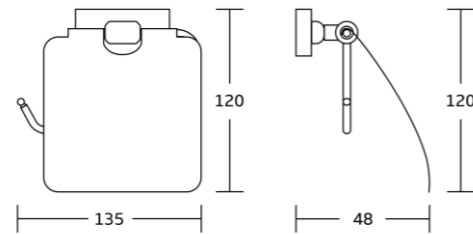

12938
Tumbler holder
Material: Zinc alloy
Size: 70x96x115mm

12952
Double tumbler holder
Material: Zinc alloy
Size: 160x97x107mm

12900series

12932
Towel ring
Material: Zinc alloy
Size: 160x170x48mm

12933
Toilet paper holder
Material: Zinc alloy
Size: 135x120x48mm