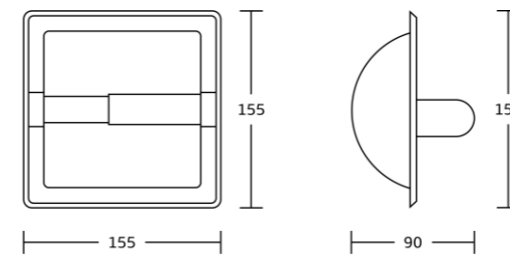

WT-6629
Toilet Paper & Roll Holder
Material:Stainless Steel 304
Size:180x70x94mm