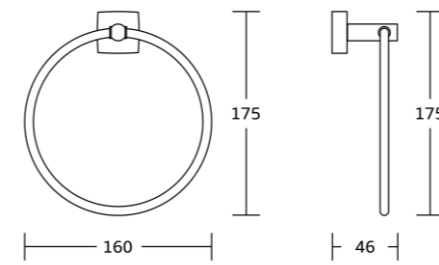

18100series

18135
Robe hook
Material: Zinc alloy
Size: 44x60x68mm

18139
Soap dish
Material: Zinc alloy
Size: 110x45x130mm

18138
Tumbler holder
Material: Zinc alloy
Size: 68x98x110mm

18152
Double tumbler holder
Material: Zinc alloy
Size: 160x98x105mm

18150
Toilet brush holder
Material: Zinc alloy
Size: 115x370x150mm

18151
Soap basket
Material: Zinc alloy
Size: 130x55x125mm

18132
Towel ring
Material: Zinc alloy
Size: 160x175x46mm

18133
Toilet paper holder
Material: Zinc alloy
Size: 135x130x46mm

18133B
Toilet paper holder
Material: Zinc alloy
Size: 135x100x46mm