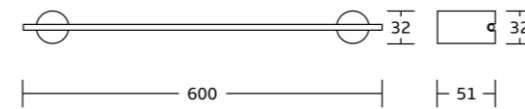

88124
Single towel bar
Material: Brass
Size: 600x32x51mm