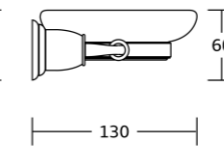

90700series

90725B
Swivel towel bar
Material: Brass
Size: 420x65x45mm

90800series

90835
Robe hook
Material: Brass
Size: 60x75x90mm

90839
Soap dish
Material: Brass
Size: 170x60x130mm

90838
Tumbler holder
Material: Brass
Size: 155x120x110mm

90838A
Soap dispenser
Material: Brass
Size: 155x200x110mm