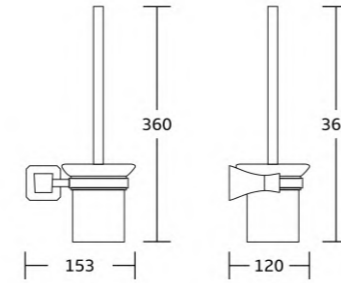

21137
Glass shelf
Material:Zinc alloy
Size:520x55x140mm

22300series

Chrome BN Gold Black Gun Metal

22335
Robe hook
Material: Zinc alloy
Size: 49x49x80mm

22338
Tumbler holder
Material: Zinc alloy
Size: 128x95x95mm

22338A
Soap dispenser
Material: Zinc alloy
Size: 128x145x95mm

22339
Soap dish
Material: Zinc alloy
Size: 145x50x120mm

22332
Towel ring
Material: Zinc alloy
Size: 160x185x80mm

22350
Toilet brush holder
Material: Zinc alloy
Size: 153x360x120mm