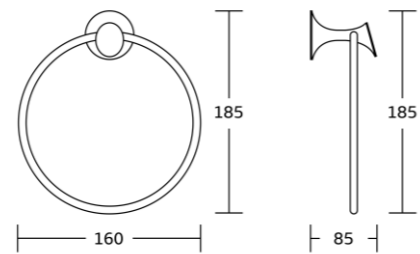

51133B
Toilet paper holder
Material: Zinc alloy
Size: 170x100x85mm