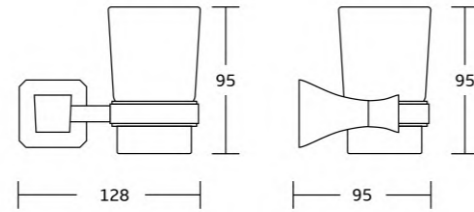

21137
Glass shelf
Material:Zinc alloy
Size:520x55x140mm

22300series

Chrome BN Gold Black Gun Metal

22335
Robe hook
Material: Zinc alloy
Size: 49x49x80mm

22338
Tumbler holder
Material: Zinc alloy
Size: 128x95x95mm