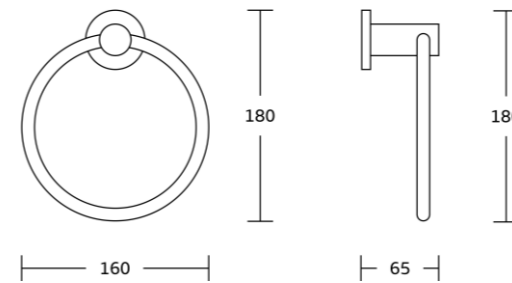

14833
Toilet paper holder
Material: Stainless steel 304
Size: 165x47x80mm