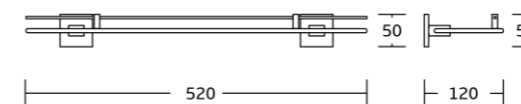

20250
Toilet brush holder
Material: Zinc alloy
Size: 93x380x129mm

20232
Towel ring
Material: Zinc alloy
Size: 190x170x40mm

20224
Single towel bar
Material: Zinc alloy
Size: 630x50x73mm

20225
Double towel bar
Material: Zinc alloy
Size: 645x70x115mm