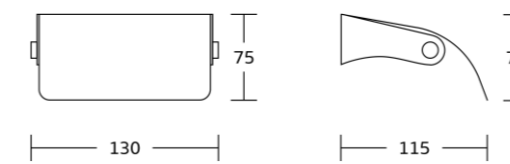

WT-1197
Toilet Paper & Roll Holder
Material:Stainless Steel 304
Size:143x95x100mm

Toilet Paper & Roll Holder

WT-6629
Toilet Paper & Roll Holder
Material:Stainless Steel 304
Size:180x70x94mm

WT-6709
Toilet Paper & Roll Holder
Material:Stainless Steel 304
Size:155x155x90mm