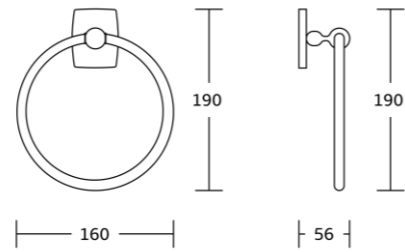

7533
Toilet paper holder
Material: Zinc alloy
Size: 135x145x56mm