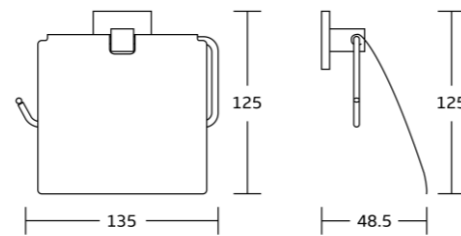

20233
Toilet paper holder
Material: Zinc alloy
Size: 135x125x48.5mm