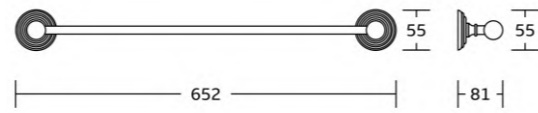

15124
Single towel bar
Material:Stainless steel 304
Size:652x55x81mm