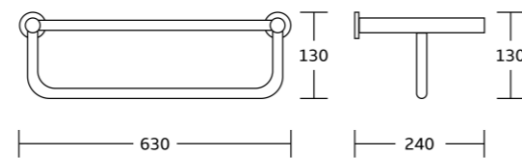

50151
Soap basket
Material: Zinc alloy
Size: 140x65x130mm

50100series

50124
Single towel bar
Material: Zinc alloy
Size: 630x60x80mm

50125
Double towel bar
Material: Zinc alloy
Size: 630x60x125mm

50120
Towel shelf
Material: Zinc alloy
Size: 630x130x240mm