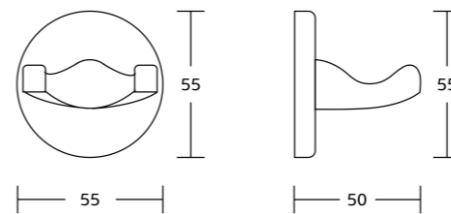

15600series

15635
Robe hook
Material: Zinc alloy
Size: 55x70x90mm

15632
Towel ring
Material: Zinc alloy
Size: 160x183x90mm

15633B
Toilet paper holder
Material: Zinc alloy
Size: 150x125x100mm

15633C
Toilet paper holder
Material: Zinc alloy
Size: 210x55x90mm

15624
Single towel bar
Material: Zinc alloy
Size: 659x55x90mm

15700series

15735
Robe hook
Material: Zinc alloy
Size: 55x55x50mm

15732
Towel ring
Material: Zinc alloy
Size: 160x187x75mm

15733B
Toilet paper holder
Material: Zinc alloy
Size: 150x125x100mm

15733C
Toilet paper holder
Material: Zinc alloy
Size: 240x55x75mm

15724
Single towel bar
Material: Zinc alloy
Size: 664x55x75mm