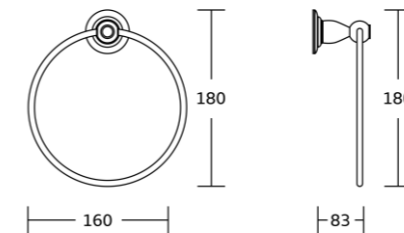

19832
Towel ring
Material: Zinc alloy
Size: 160x180x83mm