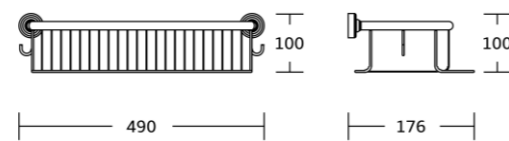

Corner Basket

WT-526
Single Corner Basket
Material: Brass
Size: 280x80x120mm

WT-526D
Double Corner Basket
Material: Brass
Size: 280x390x120mm

WT-534
Corner Shelf
Material: Brass
Size: 490x100x176mm

Corner Basket

WT-823
Single Corner Basket
Material: Brass
Size: 280x70x120mm

WT-823D
Double Corner Basket
Material: Brass
Size: 280x380x120mm

WT-34512
Single Corner Basket
Material: Brass
Size: 300x62x210mm

WT-34512D
Double Corner Basket
Material: Brass
Size: 300x400x210mm