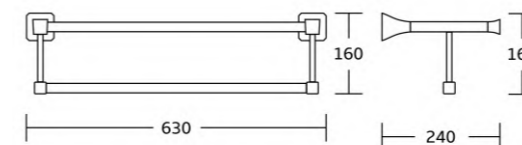

22320
Towel shelf
Material: Zinc alloy
Size: 630x160x240mm