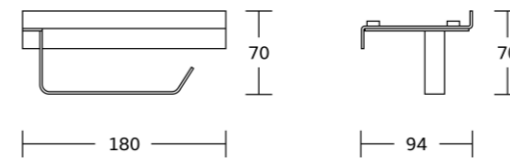

Toilet Paper & Roll Holder