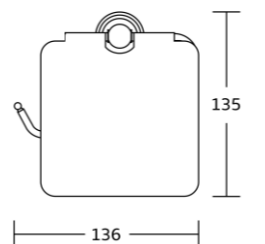

13824
Single towel bar
Material: Zinc alloy
Size: 625x42.5x60mm