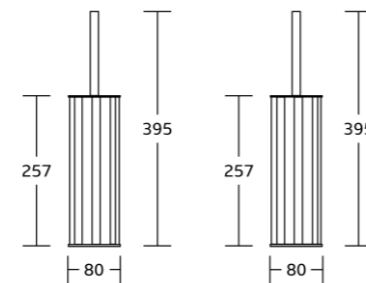

Toilet brush holder

WT-877
Toilet brush holder
Material: Stainless Steel
Size: 145x80x440mm

WT-899
Toilet brush holder
Material: Stainless Steel
Size: 257x80x391mm

WT-771
Toilet brush holder
Material: Aluminium
Size: 257x80x395mm