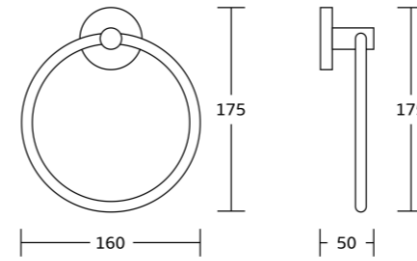

17932
Towel ring
Material: Zinc alloy
Size: 320x90x80mm

17950
Toilet brush holder
Material: Zinc alloy
Size: 150x380x110mm

17924
Single towel bar
Material: Zinc alloy
Size: 615x45x80mm

17925
Double towel bar
Material: Zinc alloy
Size: 615x45x120mm

18000series

18035
Robe hook
Material: Zinc alloy
Size: 50x65x50mm

18038
Tumbler holder
Material: Zinc alloy
Size: 68x100x105mm

18038A
Soap dispenser
Material: Zinc alloy
Size: 68x145x100mm

18039
Soap dish
Material: Zinc alloy
Size: 110x52x125mm

18032
Towel ring
Material: Zinc alloy
Size: 160x175x50mm

18033
Toilet paper holder
Material: Zinc alloy
Size: 135x130x40mm

18024
Single towel bar
Material: Zinc alloy
Size: 600x50x70mm

18037
Glass shelf
Material: Zinc alloy
Size: 520x57x120mm