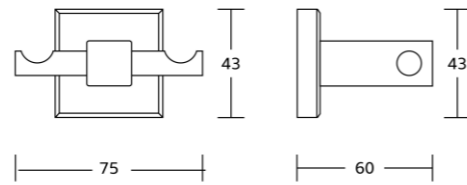

17125
Double towel bar
Material:Brass/Zinc Alloy
Size:595x110x40mm

17120
Towel shelf
Material:Brass/Zinc Alloy
Size:600x225x135mm

17200series

Chrome BN Gold Black Gun Metal

17235
Robe hook
Material: Brass
Size: 75x43x60mm

17238
Tumbler holder
Material: Brass
Size: 115x105x100mm

17238A
Soap dispenser
Material: Brass
Size: 115x155x100mm

17239
Soap dish
Material: Brass
Size: 140x47x120mm

17232
Towel ring
Material: Brass
Size: 225x150x60mm