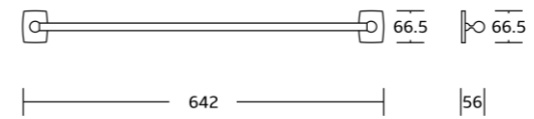

7500series

7532
Towel ring
Material: Zinc alloy
Size: 160x190x56mm

7533
Toilet paper holder
Material: Zinc alloy
Size: 135x145x56mm

7533B
Toilet paper holder
Material: Zinc alloy
Size: 135x105x20mm

7551
Soap basket
Material: Zinc alloy
Size: 130x66.5x111mm

7550
Toilet brush holder
Material: Zinc alloy
Size: 115x365x155mm

7525B
Swivel towel bar
Material: Zinc alloy
Size: 470x66.5x33mm

7524
Single towel bar
Material: Zinc alloy
Size: 642x66.5x56mm

7525
Double towel bar
Material: Zinc alloy
Size: 642x68x114mm