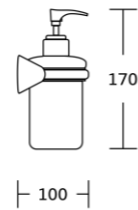

88824
 Single towel bar
 Material: Stainless steel 304
 Size: 600x75x20mm

88825
 Double towel bar
 Material: Stainless steel 304
 Size: 600x120x20mm

88820
 Towel shelf
 Material: Stainless steel 304
 Size: 600x210x20mm

88837
 Glass shelf
 Material: Stainless steel 304
 Size: 500x120x20mm

1600series

1635
Robe hook
Material: Zinc alloy
Size: 36x108x49mm

1635-B
Robe hook
Material: Zinc alloy
Size: 68x108x49mm

1638
Tumbler holder
Material: Zinc alloy
Size: 175x95x105mm

1638A
Soap dispenser
Material: Zinc alloy
Size: 175x170x100mm

1639
Soap dish
Material: Zinc alloy
Size: 210x35x110mm

1651
Soap basket
Material: Zinc alloy
Size: 145x110x120mm

1650
Toilet brush holder
Material: Zinc alloy
Size: 195x370x115mm