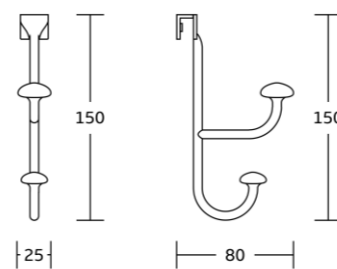

WT-20335-4
4 Hooks
Material:SS+Zinc Alloy
Size:210x50x35mm