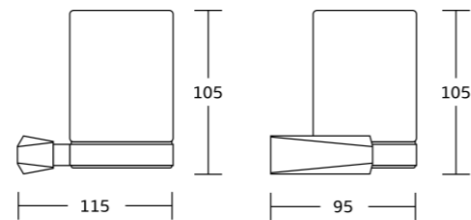

18738
Tumbler holder
Material: Zinc alloy
Size: 115x105x95mm

18738A
Soap dispenser
Material: Zinc alloy
Size: 120x155x95mm

18750
Toilet brush holder
Material: Zinc alloy
Size: 135x380x110mm

18732
Towel ring
Material: Zinc alloy
Size: 235x130x70mm