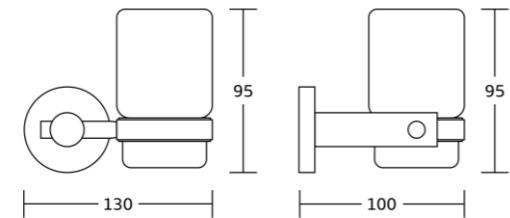

12852
Double tumbler holder
Material: Zinc alloy
Size: 210x115x105mm