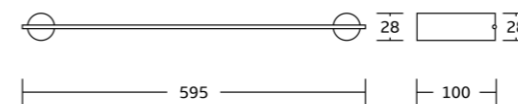

88225
Double towel bar
Material: Zinc alloy
Size: 595x28x100mm

88250
Toilet brush holder
Material: Zinc alloy
Size: 98x377x128mm