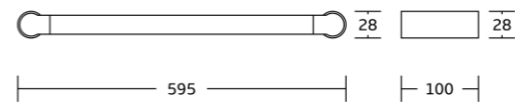

88325
Double towel bar
Material: Zinc alloy
Size: 595x28x100mm