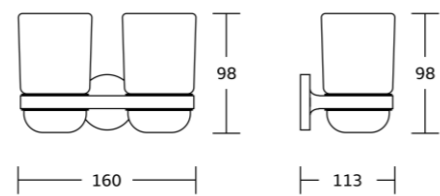

1632
Towel ring
Material: Zinc alloy
Size: 155x251x26mm

1633
Toilet paper holder
Material: Zinc alloy
Size: 150x200x36mm

1633B
Toilet paper holder
Material: Zinc alloy
Size: 180x150x26mm

1624
Single towel bar
Material: Zinc alloy
Size: 690x36x36mm

1900series

1935
Robe hook
Material: Zinc alloy
Size: 45x50x45mm

1939
Soap dish
Material: Zinc alloy
Size: 110x45x120mm

1938
Tumbler holder
Material: Zinc alloy
Size: 68x98x115mm

1952
Double tumbler holder
Material: Zinc alloy
Size: 160x98x113mm