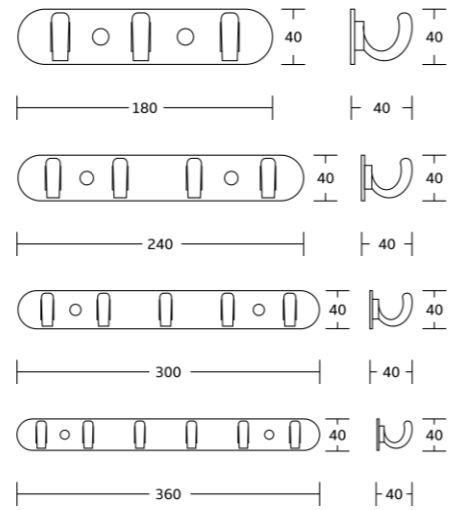

WT-6153
Hooks
Material:SS+Zinc Alloy
Size:360/440/520x60x40mm

Basic Hooks

WT-7103
Hooks
Material:SS+Zinc Alloy
Size:180/240/300/360x40x40mm

WT-915
Hooks
Material:Brass
Size:160/220/285/350x25x38mm

WT-916
Hooks
Material:Brass
Size:190/270/350/430x18x40mm