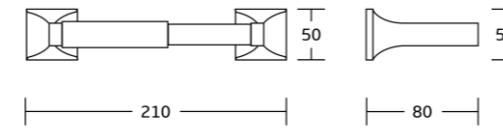

21724
Single towel bar
Material: Zinc alloy
Size: 663x54x82mm

31600series

31635
Robe hook
Material: Zinc alloy
Size: 60x40x35mm

31632
Towel ring
Material: Zinc alloy
Size: 155x170x45mm

31633C
Toilet paper holder
Material: Zinc alloy
Size: 210x50x80mm