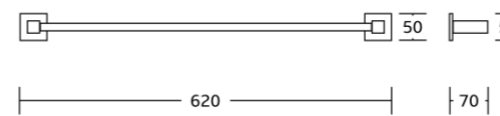

21132B
Towel ring
Material:Zinc alloy
Size:160x180x75mm

21133
Toilet paper holder
Material:Zinc alloy
Size:125x130x40mm

21133B
Toilet paper holder
Material:Zinc alloy
Size:125x110x40mm

21133E
Toilet paper holder
Material:Zinc alloy
Size:152x107x122mm