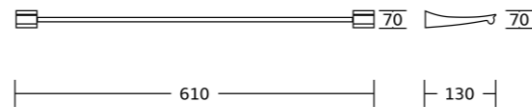

50633
Toilet paper holder
Material: Zinc alloy
Size: 165x125x85mm

50651
Soap basket
Material: Zinc alloy
Size: 185x45x110mm

50600series

50624
Single towel bar
Material: Zinc alloy
Size: 610x33x85mm

50625
Double towel bar
Material: Zinc alloy
Size: 610x70x130mm