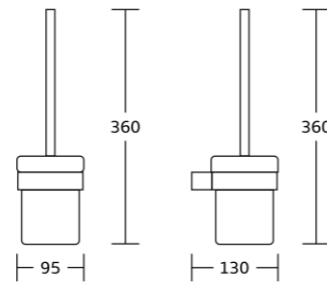

30435
Robe hook
Material:Stainless steel 304
Size:30x60x50mm

30438
Tumbler holder
Material:Stainless steel 304
Size:70x105x88mm

30439
Soap dish
Material:Stainless steel 304
Size:105x50x120mm

30400series

30450
Toilet brush holder
Material:Stainless steel 304
Size:95x360x130mm