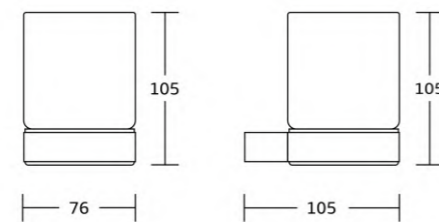

20850
Toilet brush holder
Material: Zinc alloy
Size: 100x385x125mm