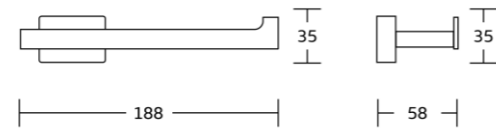

20732
Towel ring
Material: Zinc alloy
Size: 225x57x150mm