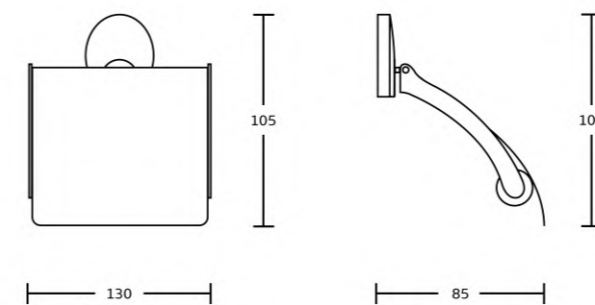

20533
Toilet paper holder
Material: Zinc alloy
Size: 130x105x85mm