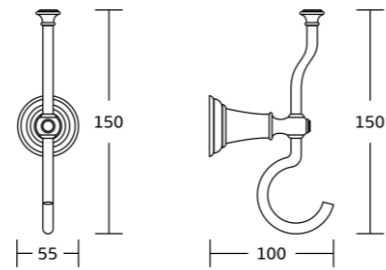

12100series

12135
Robe hook
Material: Zinc alloy
Size: 80x65x80mm

12132
Towel ring
Material: Zinc alloy
Size: 140x155x70mm

12133C
Toilet paper holder
Material: Zinc alloy
Size: 180x50x70mm

12124
Single towel bar
Material: Zinc alloy
Size: 600x50x70mm

12200series

12235
Robe hook
Material: Zinc alloy
Size: 55x150x100mm

12232
Towel ring
Material: Zinc alloy
Size: 155x180x80mm

12233C
Toilet paper holder
Material: Zinc alloy
Size: 180x55x80mm

12224
Single towel bar
Material: Zinc alloy
Size: 665x55x80mm