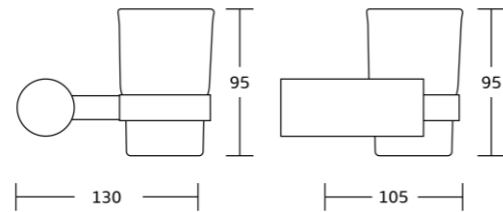

25938
Tumbler holder
Material: Zinc alloy
Size: 130x95x105mm