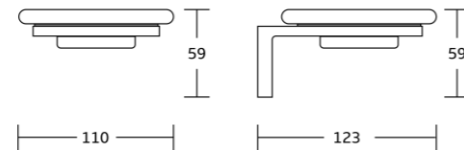

26000series

26035
Robe hook
Material: Zinc alloy
Size: 98x57x59.5mm

26038
Tumbler holder
Material: Zinc alloy
Size: 88.4x95x112.6mm

26038A
Soap dispenser
Material: Zinc alloy
Size: 88.4x146x112.6mm

26039
Soap dish
Material: Zinc alloy
Size: 110x59x123mm