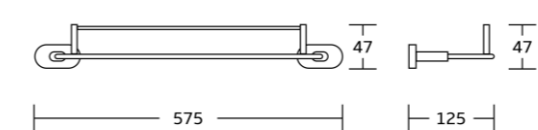

12337
Glass shelf
Material: Zinc alloy
Size: 575x47x125mm