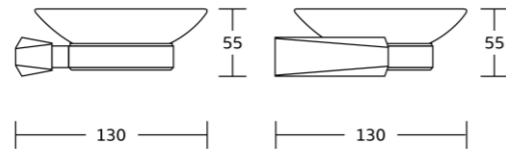

18738
Tumbler holder
Material: Zinc alloy
Size: 115x105x95mm

18738A
Soap dispenser
Material: Zinc alloy
Size: 120x155x95mm

18750
Toilet brush holder
Material: Zinc alloy
Size: 135x380x110mm

18732
Towel ring
Material: Zinc alloy
Size: 235x130x70mm