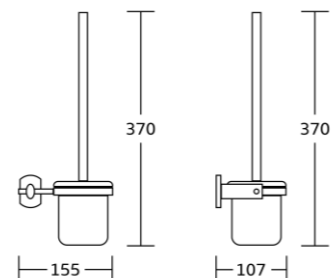

51132
Towel ring
Material: Zinc alloy
Size: 160x185x85mm

51133B
Toilet paper holder
Material: Zinc alloy
Size: 170x100x85mm

51124
Single towel bar
Material: Zinc alloy
Size: 640x59x85mm

51125
Double towel bar
Material: Zinc alloy
Size: 640x140x140mm

51120
Towel shelf
Material: Zinc alloy
Size: 640x155x220mm

51137
Glass shelf
Material: Zinc alloy
Size: 520x48x140mm

60500series

60535
Robe hook
Material: Zinc alloy
Size: 65x54x60mm

60539
Soap dish
Material: Zinc alloy
Size: 165x60x90mm

60538
Tumbler holder
Material: Zinc alloy
Size: 130x98x85mm

60550
Toilet brush holder
Material: Zinc alloy
Size: 155x370x107mm

60532
Towel ring
Material: Zinc alloy
Size: 155x175x60mm

60532B
Towel ring
Material: Zinc alloy
Size: 210x132x60mm