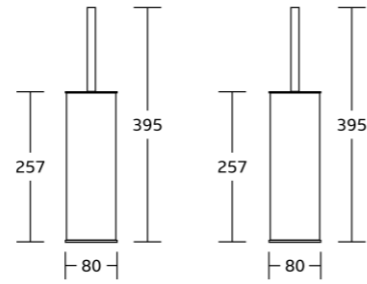

WT-822
Toilet brush holder
Material:Stainless Steel
Size:257x80x395mm