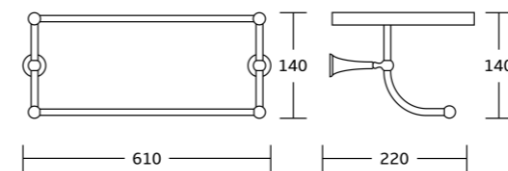

19538
Tumbler holder
Material: Brass
Size: 125x105x110mm

19532
Towel ring
Material: Brass
Size: 170x190x90mm

19524
Single towel bar
Material: Brass
Size: 625x48x90mm

19525
Double towel bar
Material: Brass
Size: 625x48x123mm

19520
Towel shelf
Material: Brass
Size: 610x140x220mm

19537
Glass shelf
Material: Brass
Size: 540x65x140mm

19600series

Chrome BN Gold Black Gun Metal

19635
Robe hook
Material: Brass
Size: 85x30x50mm

19639
Soap dish
Material: Brass
Size: 135x40x115mm