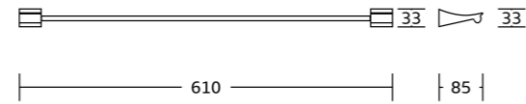

50633
Toilet paper holder
Material: Zinc alloy
Size: 165x125x85mm

50651
Soap basket
Material: Zinc alloy
Size: 185x45x110mm

50600series

50624
Single towel bar
Material: Zinc alloy
Size: 610x33x85mm

50625
Double towel bar
Material: Zinc alloy
Size: 610x70x130mm