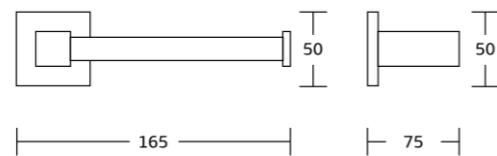

20250
Toilet brush holder
Material: Zinc alloy
Size: 93x380x129mm

20232
Towel ring
Material: Zinc alloy
Size: 190x170x40mm

20224
Single towel bar
Material: Zinc alloy
Size: 630x50x73mm

20225
Double towel bar
Material: Zinc alloy
Size: 645x70x115mm