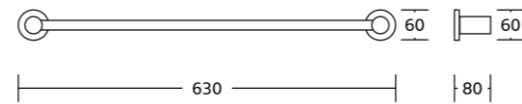

50125
Double towel bar
Material: Zinc alloy
Size: 630x60x125mm