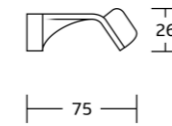

27050
Toilet brush holder
Material: Zinc alloy
Size: 135x350x122mm