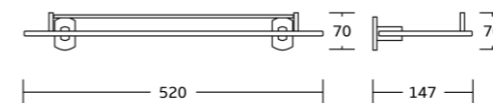

80252
Double tumbler holder
Material: Brass
Size: 195x115x85mm

80200series

Chrome BN Gold Black Gun Metal

80250
Toilet brush holder
Material: Brass
Size: 160x380x120mm

80232
Towel ring
Material: Brass
Size: 160x175x50mm

80233
Toilet paper holder
Material: Brass
Size: 135x140x48mm

80224
Single towel bar
Material: Brass
Size: 600x45x65mm

80225
Double towel bar
Material: Brass
Size: 600x90x115mm

80220
Towel shelf
Material: Brass
Size: 600x140x210mm