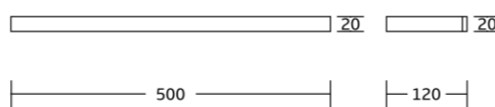

88850
Toilet brush holder
Material: Stainless steel 304
Size: 95x125x350mm

88851
Soap basket
Material: Stainless steel 304
Size: 190x100x20mm

88824
Single towel bar
Material: Stainless steel 304
Size: 600x75x20mm

88825
Double towel bar
Material: Stainless steel 304
Size: 600x120x20mm

88820
Towel shelf
Material: Stainless steel 304
Size: 600x210x20mm

88837
Glass shelf
Material: Stainless steel 304
Size: 500x120x20mm