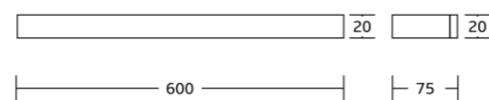

88825
Double towel bar
Material: Stainless steel 304
Size: 600x120x20mm