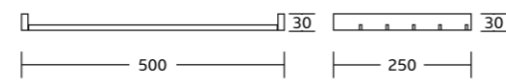

19600series

Chrome BN Gold Black Gun Metal

19624
Single towel bar
Material: Brass
Size: 605x30x80mm

19625
Double towel bar
Material: Brass
Size: 605x30x80mm

19620
Towel shelf
Material: Brass
Size: 500x30x250mm

19637
Glass shelf
Material: Brass
Size: 420x45x132mm

80200series

Chrome BN Gold Black Gun Metal

80235
Robe hook
Material: Brass
Size: 80x45x55mm

80239
Soap dish
Material: Brass
Size: 115x40x115mm

80238
Tumbler holder
Material: Brass
Size: 110x115x85mm