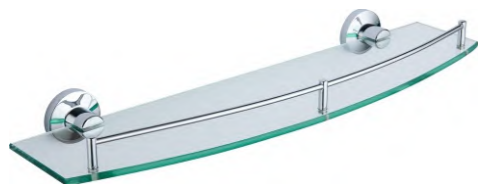

50138A
Soap dispenser
Material: Zinc alloy
Size: 130x175x105mm

50150
Toilet brush holder
Material: Zinc alloy
Size: 150x370x112mm

50132
Towel ring
Material: Zinc alloy
Size: 160x185x67mm

50133
Toilet paper holder
Material: Zinc alloy
Size: 130x155x65mm

50151
Soap basket
Material: Zinc alloy
Size: 140x65x130mm

50100series

50124
Single towel bar
Material: Zinc alloy
Size: 630x60x80mm

50125
Double towel bar
Material: Zinc alloy
Size: 630x60x125mm

50120
Towel shelf
Material: Zinc alloy
Size: 630x130x240mm

50137
Glass shelf
Material: Zinc alloy
Size: 520x60x160mm

50300series

50335
Robe hook
Material: Zinc alloy
Size: 85x105x90mm

50339
Soap dish
Material: Zinc alloy
Size: 140x55x115mm

50338
Tumbler holder
Material: Zinc alloy
Size: 120x100x95mm