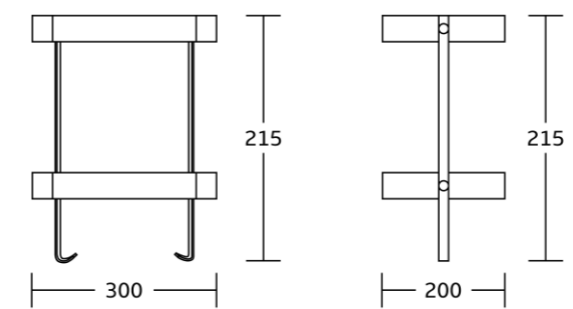

WT-514D
Double Corner Basket
Material:Stainless Steel 304
Size:290x390x210mm