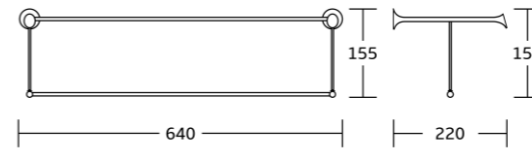

51132
Towel ring
Material: Zinc alloy
Size: 160x185x85mm

51133B
Toilet paper holder
Material: Zinc alloy
Size: 170x100x85mm

51124
Single towel bar
Material: Zinc alloy
Size: 640x59x85mm

51125
Double towel bar
Material: Zinc alloy
Size: 640x140x140mm