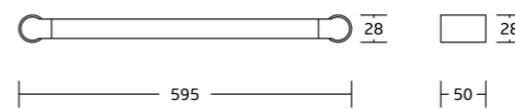

88324
Single towel bar
Material: Zinc alloy
Size: 595x28x50mm