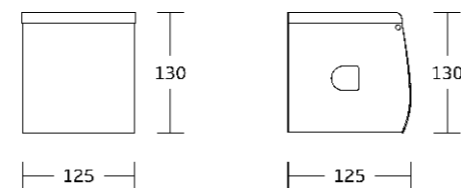

WT-8825
Toilet Paper & Roll Holder
Material:Stainless Steel 304
Size:120x135x160mm

Corner Basket

WT-506
Single Corner Basket
Material:Brass
Size:260x60x215mm

WT-506D
Double Corner Basket
Material:Brass
Size:260x340x215mm