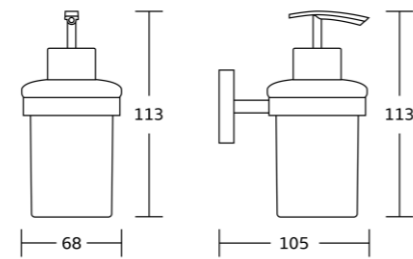

12325
Double towel bar
Material: Zinc alloy
Size: 540x32x120mm

12337
Glass shelf
Material: Zinc alloy
Size: 575x47x125mm

12600series

12635
Robe hook
Material: Zinc alloy
Size: 90x52x43mm

12638A
Soap dispenser
Material: Zinc alloy
Size: 68x113x105mm