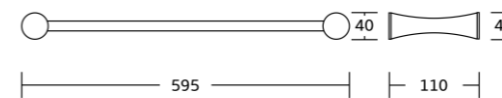

17133
Toilet paper holder
Material:Brass/Zinc Alloy
Size:178x40x75mm

17150
Toilet brush holder
Material:Brass/Zinc Alloy
Size:165x125x370mm

17132
Towel ring
Material:Brass/Zinc Alloy
Size:185x77x195mm

17124
Single towel bar
Material:Brass/Zinc Alloy
Size:595x75x40mm