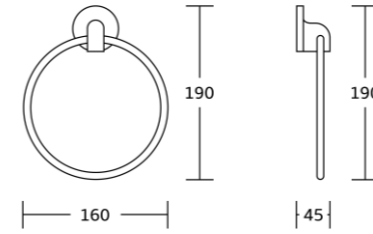

1632
Towel ring
Material: Zinc alloy
Size: 155x251x26mm

1633
Toilet paper holder
Material: Zinc alloy
Size: 150x200x36mm

1633B
Toilet paper holder
Material: Zinc alloy
Size: 180x150x26mm

1624
Single towel bar
Material: Zinc alloy
Size: 690x36x36mm

1900series

1935
Robe hook
Material: Zinc alloy
Size: 45x50x45mm

1939
Soap dish
Material: Zinc alloy
Size: 110x45x120mm

1938
Tumbler holder
Material: Zinc alloy
Size: 68x98x115mm

1952
Double tumbler holder
Material: Zinc alloy
Size: 160x98x113mm

1932
Towel ring
Material: Zinc alloy
Size: 160x190x45mm

1933
Toilet paper holder
Material: Zinc alloy
Size: 135x145x45mm

1933B
Toilet paper holder
Material: Zinc alloy
Size: 150x115x45mm

1933C
Toilet roll holder
Material: Zinc alloy
Size: 210x54x78mm