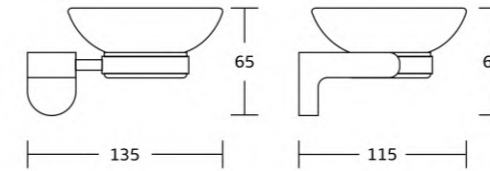

17939
Soap dish
Material: Zinc alloy
Size: 135x65x115mm