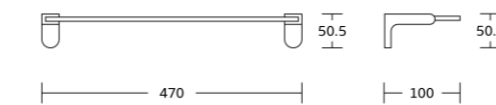

26000series

26035
Robe hook
Material: Zinc alloy
Size: 98x57x59.5mm

26038
Tumbler holder
Material: Zinc alloy
Size: 88.4x95x112.6mm

26038A
Soap dispenser
Material: Zinc alloy
Size: 88.4x146x112.6mm

26039
Soap dish
Material: Zinc alloy
Size: 110x59x123mm

26032
Towel ring
Material: Zinc alloy
Size: 210x140x61.5mm

26033
Toilet paper holder
Material: Zinc alloy
Size: 163x62x88mm

26050
Toilet brush holder
Material: Zinc alloy
Size: 115.5x375x140mm

26020
Towel shelf
Material: Zinc alloy
Size: 570x120x200mm