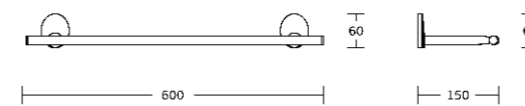

20537
Glass shelf
Material: Zinc alloy
Size: 600x60x150mm