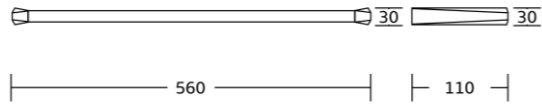

18725B
Swivel towel bar
Material: Zinc alloy
Size: 400x65x45mm