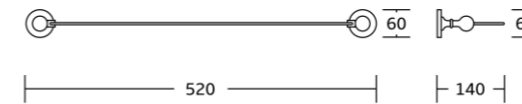

20032
Towel ring
Material: Zinc alloy
Size: 160x190x80mm

20033
Toilet paper holder
Material: Zinc alloy
Size: 135x140x80mm

20051
Soap basket
Material: Zinc alloy
Size: 165x60x110mm

20024
Single towel bar
Material: Zinc alloy
Size: 650x60x80mm