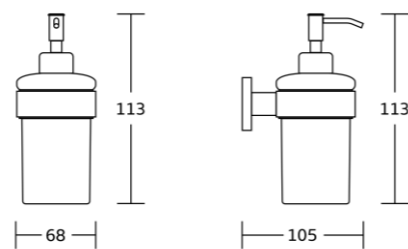

81850
Toilet brush holder
Material:Stainless steel 304
Size:105x350x140mm