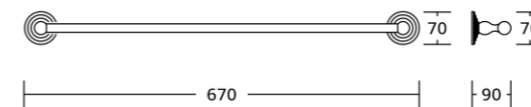

18300series

18335
Robe hook
Material: Zinc alloy
Size: 90x60x65mm

18332
Towel ring
Material: Zinc alloy
Size: 155x197x65mm

18333B
Toilet paper holder
Material: Zinc alloy
Size: 170x110x60mm

18333C
Toilet paper holder
Material: Zinc alloy
Size: 180x60x80mm

18324
Single towel bar
Material: Zinc alloy
Size: 669x60x80mm

18500series

18535
Robe hook
Material: Zinc alloy
Size: 70x70x70mm

18532
Towel ring
Material: Zinc alloy
Size: 155x190x70mm

18533B
Toilet paper holder
Material: Zinc alloy
Size: 170x115x70mm

18533C
Toilet paper holder
Material: Zinc alloy
Size: 180x70x90mm

18524
Single towel bar
Material: Zinc alloy
Size: 670x70x90mm