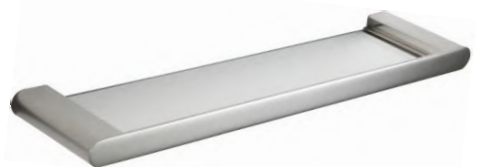

22232
Towel ring
Material:Stainless steel 304
Size:260x26x68mm

22200series

22224
Single towel bar
Material:Stainless steel 304
Size:600x26x68mm

22225
Double towel bar
Material:Stainless steel 304
Size:600x26x150mm

22220
Towel shelf
Material:Stainless steel 304
Size:500x115x205mm

22220B
Towel shelf
Material:Stainless steel 304
Size:500x26x205mm

22237
Glass shelf
Material:Stainless steel 304
Size:500x26x115mm

30400series