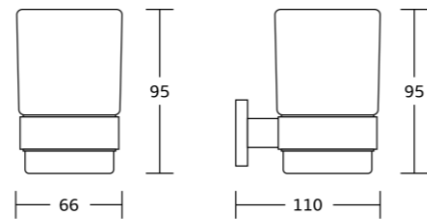

81838
Tumbler holder
Material:Stainless steel 304
Size:66x95x110mm