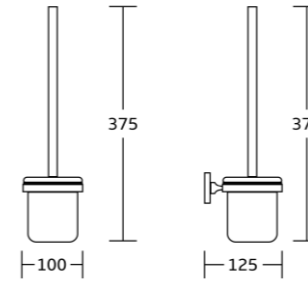

50938
Tumbler holder
Material: Zinc alloy
Size: 70x98x100mm