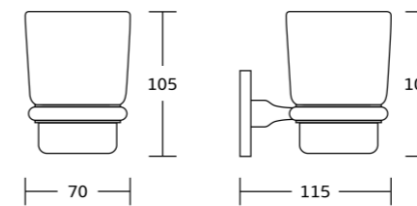

1933E
Toilet paper holder
Material: Zinc alloy
Size: 230x100x115mm

1900series

1950
Toilet brush holder
Material: Zinc alloy
Size: 115x370x130mm

1950B
Toilet brush holder
Material: Zinc alloy
Size: 235x370x135mm

1924
Single towel bar
Material: Zinc alloy
Size: 640x54x78mm

1925
Double towel bar
Material: Zinc alloy
Size: 670x64x125mm

1937
Glass shelf
Material: Zinc alloy
Size: 580x60x130mm

7500series

7535
Robe hook
Material: Zinc alloy
Size: 57x66.5x59mm

7533D
Toilet paper holder
Material: Zinc alloy
Size: 66.5x155x70mm

7538
Tumbler holder
Material: Zinc alloy
Size: 70x105x115mm

7538A
Soap dispenser
Material: Zinc alloy
Size: 70x145x115mm

7539
Soap dish
Material: Zinc alloy
Size: 110x66.5x130mm