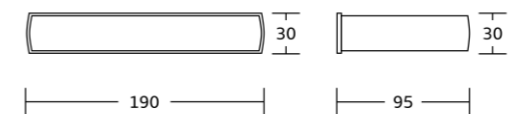

80725
Double towel bar
Material: Brass
Size: 625x120x52mm

80720
Towel shelf
Material: Brass
Size: 625x210x130mm

81300series

81335
Robe hook
Material: Brass
Size: 30x60x55mm

81352
Double tumbler holder
Material: Brass
Size: 195x95x95mm