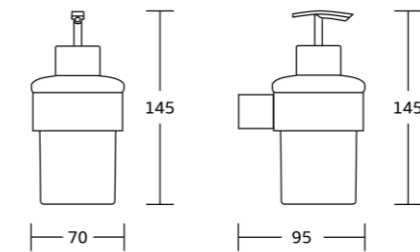

18125B
Swivel towel bar
Material: Zinc alloy
Size: 465x60x40mm

18137
Glass shelf
Material: Zinc alloy
Size: 520x44x130mm

18200series

18235
Robe hook
Material: Zinc alloy
Size: 25x60x45mm

18238
Tumbler holder
Material: Zinc alloy
Size: 70x95x95mm