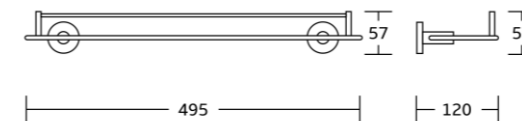

18037
Glass shelf
Material: Zinc alloy
Size: 520x57x120mm