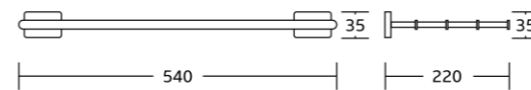

20720
Towel shelf
Material: Zinc alloy
Size: 540x220x35mm