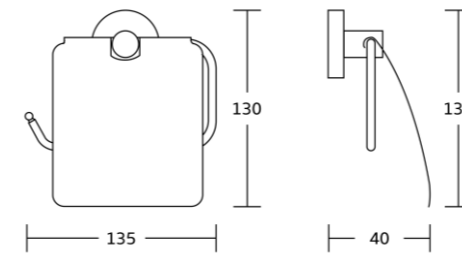

18032
Towel ring
Material: Zinc alloy
Size: 160x175x50mm