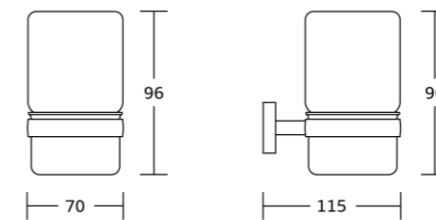

12825B
Swivel towel bar
Material: Zinc alloy
Size: 475x63x37mm

12837
Glass shelf
Material: Zinc alloy
Size: 520x70x140mm

12900series

12935
Robe hook
Material: Zinc alloy
Size: 70x42x62mm

12939
Soap dish
Material: Zinc alloy
Size: 110x42x133mm