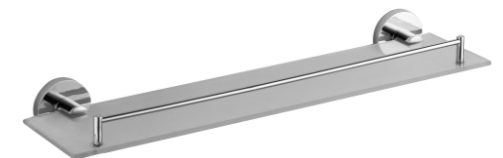

50550
Toilet brush holder
Material: Zinc alloy
Size: 115x370x140mm

50524
Single towel bar
Material: Zinc alloy
Size: 585x51x70mm

50525
Double towel bar
Material: Zinc alloy
Size: 585x51x110mm

50537
Glass shelf
Material: Zinc alloy
Size: 520x57x120mm