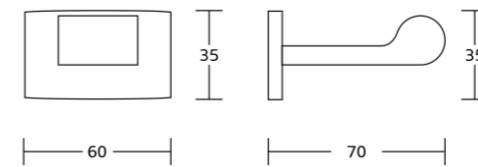

18825
Double towel bar
Material:Brass
Size:615x60x120mm

18820
Towel shelf
Material:Brass
Size:615x130x220mm

18837
Glass shelf
Material:Brass
Size:550x60x140mm

19100series

19135
Robe hook
Material:Brass
Size:60x35x70mm

19139
Soap dish
Material:Brass
Size:110x40x130mm

19138
Tumbler holder
Material:Brass
Size:67x95x115mm

19152
Double tumbler holder
Material:Brass
Size:200x95x115mm

19150
Toilet brush holder
Material: Brass
Size: 115x370x135mm