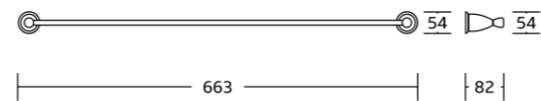

21700series

21735
Robe hook
Material: Zinc alloy
Size: 54x85x100mm

21732
Towel ring
Material: Zinc alloy
Size: 156x180x60mm

21733C
Toilet paper holder
Material: Zinc alloy
Size: 178x54x82mm

21724
Single towel bar
Material: Zinc alloy
Size: 663x54x82mm

31600series