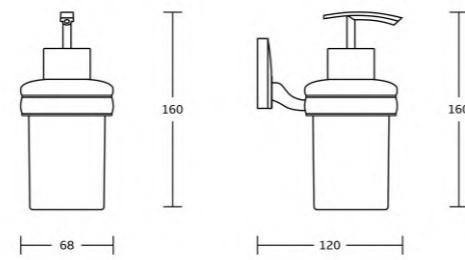

20524
Single towel bar
Material: Zinc alloy
Size: 615x60x100mm

20525B
Swivel towel bar
Material: Zinc alloy
Size: 470x65x33mm

20537
Glass shelf
Material: Zinc alloy
Size: 600x60x150mm

20525
Glass shelf
Material: Zinc alloy
Size: 390x60x250mm

20500series