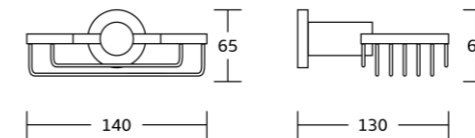

50138A
Soap dispenser
Material: Zinc alloy
Size: 130x175x105mm

50150
Toilet brush holder
Material: Zinc alloy
Size: 150x370x112mm

50132
Towel ring
Material: Zinc alloy
Size: 160x185x67mm

50133
Toilet paper holder
Material: Zinc alloy
Size: 130x155x65mm