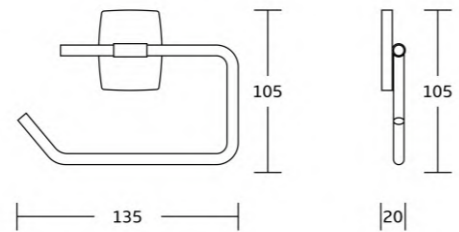

7533D
Toilet paper holder
Material: Zinc alloy
Size: 66.5x155x70mm

7538
Tumbler holder
Material: Zinc alloy
Size: 70x105x115mm

7538A
Soap dispenser
Material: Zinc alloy
Size: 70x145x115mm

7539
Soap dish
Material: Zinc alloy
Size: 110x66.5x130mm

7500series

7532
Towel ring
Material: Zinc alloy
Size: 160x190x56mm

7533
Toilet paper holder
Material: Zinc alloy
Size: 135x145x56mm

7533B
Toilet paper holder
Material: Zinc alloy
Size: 135x105x20mm

7551
Soap basket
Material: Zinc alloy
Size: 130x66.5x111mm

7550
Toilet brush holder
Material: Zinc alloy
Size: 115x365x155mm

7525B
Swivel towel bar
Material: Zinc alloy
Size: 470x66.5x33mm

7524
Single towel bar
Material: Zinc alloy
Size: 642x66.5x56mm

7525
Double towel bar
Material: Zinc alloy
Size: 642x68x114mm