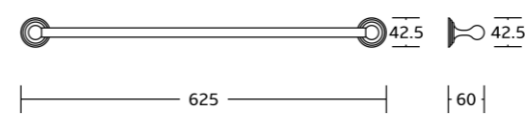

13838
Tumbler holder
Material: Zinc alloy
Size: 68x98x105mm

13832
Towel ring
Material: Zinc alloy
Size: 160x170x60mm

13833
Toilet paper holder
Material: Zinc alloy
Size: 136x135x60mm

13824
Single towel bar
Material: Zinc alloy
Size: 625x42.5x60mm