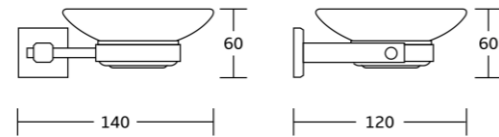

80237
Glass shelf
Material: Brass
Size: 520x70x147mm

80202
Double glass shelf
Material: Brass
Size: 390x390x125mm

PROFESSIONAL
BATHROOM BRAND FROM EUROPE

80500series

80535
Robe hook
Material: Brass
Size: 75x45x60mm

80539
Soap dish
Material: Brass
Size: 140x60x120mm

80538
Tumbler holder
Material: Brass
Size: 125x115x85mm

80552
Double tumbler holder
Material: Brass
Size: 200x100x90mm

80550
Toilet brush holder
Material: Brass
Size: 160x380x115mm