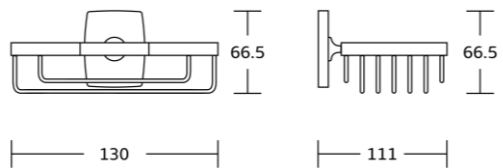

7533D
Toilet paper holder
Material: Zinc alloy
Size: 66.5x155x70mm

7538
Tumbler holder
Material: Zinc alloy
Size: 70x105x115mm

7538A
Soap dispenser
Material: Zinc alloy
Size: 70x145x115mm

7539
Soap dish
Material: Zinc alloy
Size: 110x66.5x130mm

7500series

7532
Towel ring
Material: Zinc alloy
Size: 160x190x56mm

7533
Toilet paper holder
Material: Zinc alloy
Size: 135x145x56mm

7533B
Toilet paper holder
Material: Zinc alloy
Size: 135x105x20mm

7551
Soap basket
Material: Zinc alloy
Size: 130x66.5x111mm

7550
Toilet brush holder
Material: Zinc alloy
Size: 115x365x155mm

7525B
Swivel towel bar
Material: Zinc alloy
Size: 470x66.5x33mm

7524
Single towel bar
Material: Zinc alloy
Size: 642x66.5x56mm

7525
Double towel bar
Material: Zinc alloy
Size: 642x68x114mm