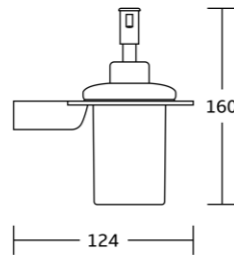

27039
Soap dish
Material: Zinc alloy
Size: 135x50x116mm