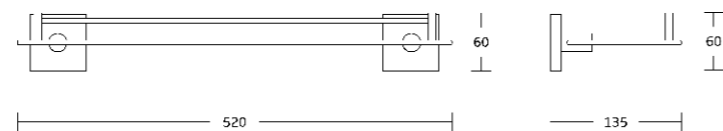

50900series

50933D
Spare Paper Holder
Material: Zinc alloy
Size: 165x50x70mm

51100series

51135
Robe hook
Material: Zinc alloy
Size: 59x59x90mm

51139
Soap dish
Material: Zinc alloy
Size: 140x59x115mm

51138A
Soap dispenser
Material: Zinc alloy
Size: 125x145x100mm

51138
Tumbler holder
Material: Zinc alloy
Size: 120x100x90mm