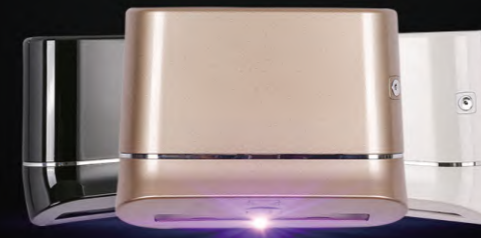

Constantly innovate and challenge ourselves,
strive to be a better self, because of strength,
so dare to transcend

- Stylish design
- Carefully selected quality
- Water-proof design
- High capacity
- Increase the mesa
- Push switch
- Compatible and optional