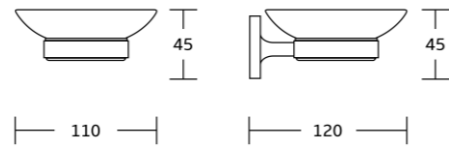

1632
Towel ring
Material: Zinc alloy
Size: 155x251x26mm

1633
Toilet paper holder
Material: Zinc alloy
Size: 150x200x36mm

1633B
Toilet paper holder
Material: Zinc alloy
Size: 180x150x26mm

1624
Single towel bar
Material: Zinc alloy
Size: 690x36x36mm

1900series

1935
Robe hook
Material: Zinc alloy
Size: 45x50x45mm

1939
Soap dish
Material: Zinc alloy
Size: 110x45x120mm

1938
Tumbler holder
Material: Zinc alloy
Size: 68x98x115mm

1952
Double tumbler holder
Material: Zinc alloy
Size: 160x98x113mm