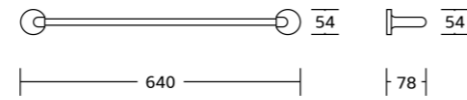

1925
Double towel bar
Material: Zinc alloy
Size: 670x64x125mm