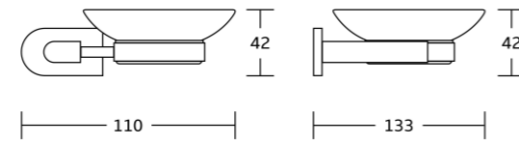

13738
Tumbler holder
Material: Zinc alloy
Size: 125x97x100mm