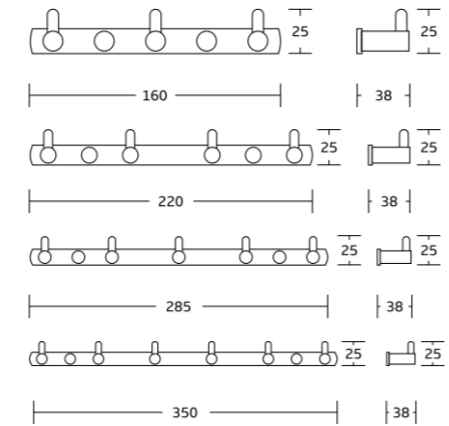

WT-6153
Hooks
Material:SS+Zinc Alloy
Size:360/440/520x60x40mm

Basic Hooks

WT-7103
Hooks
Material:SS+Zinc Alloy
Size:180/240/300/360x40x40mm

WT-915
Hooks
Material:Brass
Size:160/220/285/350x25x38mm

WT-916
Hooks
Material:Brass
Size:190/270/350/430x18x40mm