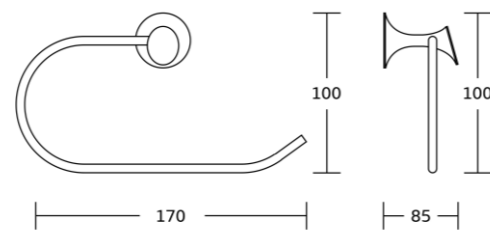

51124
Single towel bar
Material: Zinc alloy
Size: 640x59x85mm