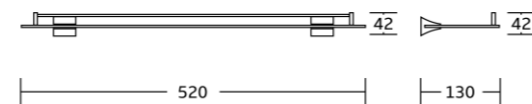

50600series

50700series

50735
Robe hook
Material: Zinc alloy
Size: 51.5x60x50mm

50735B
Robe hook
Material: Zinc alloy
Size: 90x51.5x45mm

50739
Soap dish
Material: Zinc alloy
Size: 108x52x120mm

50738
Tumbler holder
Material: Zinc alloy
Size: 68x100x100mm

50733
Toilet paper holder
Material: Zinc alloy
Size: 135x140x50mm