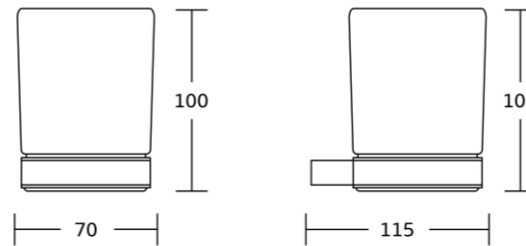

81800series

88800series