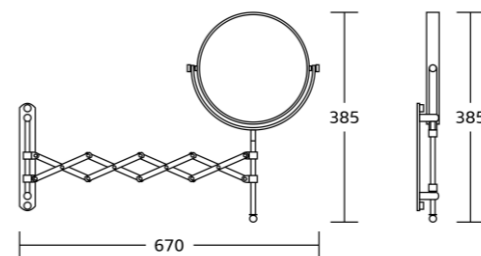

WT-1070
Face-painting Mirror
Material:Brass+SS 304
Size:670x385x385mm