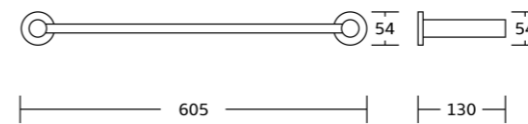

8700series

Chrome BN Gold Black Gun Metal

8735
Robe hook
Material:Stainless steel 304
Size:54x60x65mm

8738
Tumbler holder
Material:Stainless steel 304
Size:125x100x90mm

8738A
Soap dispenser
Material:Stainless steel 304
Size:130x160x105mm

8739
Soap dish
Material:Stainless steel 304
Size:150x65x125mm

8732
Towel ring
Material:Stainless steel 304
Size:160x180x65mm

8733
Toilet paper holder
Material:Stainless steel 304
Size:130x140x65mm

8750
Toilet brush holder
Material:Stainless steel 304
Size:115x365x140mm

8724
Single towel bar
Material:Stainless steel 304
Size:605x54x75mm