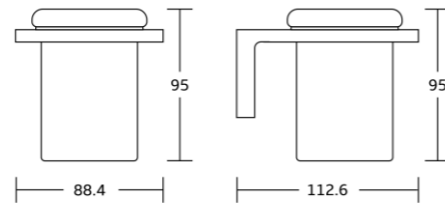

26038
Tumbler holder
Material: Zinc alloy
Size: 88.4x95x112.6mm