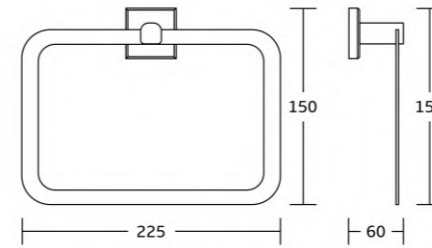

17125
Double towel bar
Material:Brass/Zinc Alloy
Size:595x110x40mm

17120
Towel shelf
Material:Brass/Zinc Alloy
Size:600x225x135mm

17200series

Chrome BN Gold Black Gun Metal

17235
Robe hook
Material: Brass
Size: 75x43x60mm

17238
Tumbler holder
Material: Brass
Size: 115x105x100mm

17238A
Soap dispenser
Material: Brass
Size: 115x155x100mm

17239
Soap dish
Material: Brass
Size: 140x47x120mm

17232
Towel ring
Material: Brass
Size: 225x150x60mm