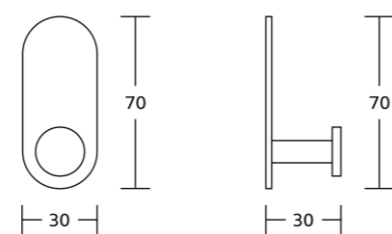

WT-20335-4
4 Hooks
Material:SS+Zinc Alloy
Size:210x50x35mm