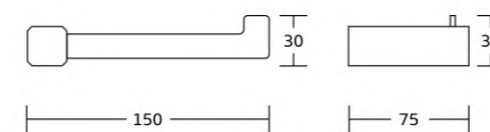

20833D
Spare paper holder
Material: Zinc alloy
Size: 150x30x75mm