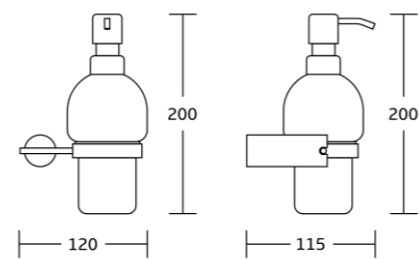

85725
Double towel bar
Material: Brass
Size: 610x65x133mm

85720
Towel shelf
Material: Brass
Size: 610x140x240mm

88100series

88135
Robe hook
Material: Brass
Size: 32x55x38mm

88139
Soap dish
Material: Brass
Size: 140x50x130mm

88138
Tumbler holder
Material: Brass
Size: 120x110x115mm

88138A
Soap dispenser
Material: Brass
Size: 120x200x115mm

88150
Toilet brush holder
Material: Brass
Size: 155x380x115mm

88132
Towel ring
Material: Brass
Size: 190x168x38mm