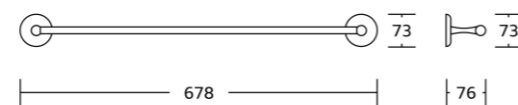

4300series

4335
Robe hook
Material: Zinc alloy
Size: 73x73x61mm

4332
Towel ring
Material: Zinc alloy
Size: 157x188x46mm

4333C
Toilet paper holder
Material: Zinc alloy
Size: 229x73x76mm

4324
Single towel bar
Material: Zinc alloy
Size: 678x73x76mm