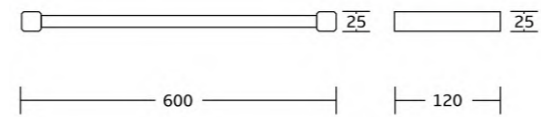

20835-4
4 Hooks
Material: Zinc alloy
Size: 250x30x43mm