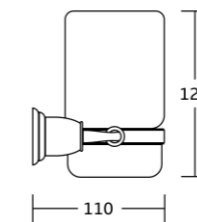

90735
Robe hook
Material: Brass
Size: 70x60x55mm

90739
Soap dish
Material: Brass
Size: 160x60x125mm

90738
Tumbler holder
Material: Brass
Size: 140x100x80mm

90738A
Soap dispenser
Material: Brass
Size: 140x180x85mm

90750
Toilet brush holder
Material: Brass
Size: 165x390x120mm

90733
Toilet paper holder
Material: Brass
Size: 140x170x55mm

90732
Towel ring
Material: Brass
Size: 160x190x55mm

90700series

90724
Single towel bar
Material: Brass
Size: 640x60x68mm

90720
Towel shelf
Material: Brass
Size: 640x140x225mm

90737
Glass shelf
Material: Brass
Size: 520x110x140mm

90725B
Swivel towel bar
Material: Brass
Size: 420x65x45mm

90800series

90835
Robe hook
Material: Brass
Size: 60x75x90mm