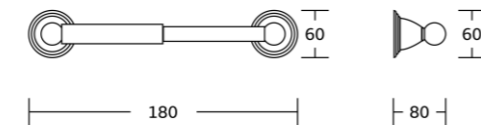

18324
Single towel bar
Material: Zinc alloy
Size: 669x60x80mm