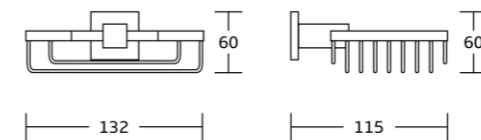

20933B
Toilet paper holder
Material: Zinc alloy
Size: 170x110x70mm

20932
Towel ring
Material: Zinc alloy
Size: 190x145x70mm

20924
Single towel bar
Material: Zinc alloy
Size: 580x45x70mm

20937
Glass shelf
Material: Zinc alloy
Size: 520x35x125mm