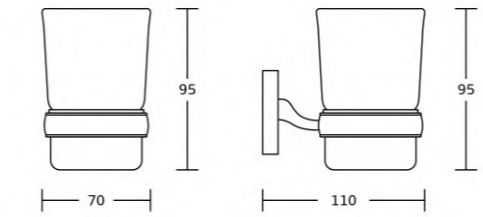

20300series

20335
Robe hook
Material: Zinc alloy
Size: 70x60x50mm

20338
Tumbler holder
Material: Zinc alloy
Size: 70x95x110mm

20339
Soap dish
Material: Zinc alloy
Size: 135x60x120mm

20333
Toilet paper holder
Material: Zinc alloy
Size: 130x105x85mm

20350
Toilet brush holder
Material: Zinc alloy
Size: 115x380x155mm

20338A
Soap dispenser
Material: Zinc alloy
Size: 68x160x120mm

20333B
Toilet paper holder
Material: Zinc alloy
Size: 180x130x70mm

20332
Towel ring
Material: Zinc alloy
Size: 235x160x60mm

20333D
Toilet paper holder
Material: Zinc alloy
Size: 156x60x75mm