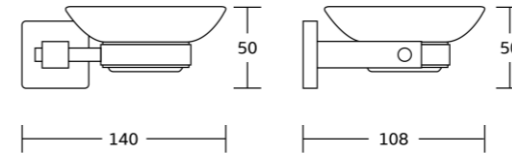

15339
Soap dish
Material:Stainless steel 304
Size:140x50x108mm