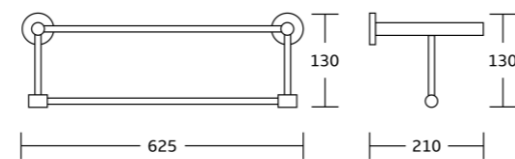

80735
Robe hook
Material: Brass
Size: 80x65x52mm

80739
Soap dish
Material: Brass
Size: 145x115x57mm

80738
Tumbler holder
Material: Brass
Size: 120x95x95mm

80752
Double Tumbler holder
Material: Brass
Size: 200x96x93mm

80733
Toilet paper holder
Material: Brass
Size: 140x65x140mm

80700series

80750
Toilet brush holder
Material: Brass
Size: 160x110x370mm

80732
Towel ring
Material: Brass
Size: 155x50x180mm

80724
Single towel bar
Material: Brass
Size: 625x73x52mm

80725
Double towel bar
Material: Brass
Size: 625x120x52mm

80720
Towel shelf
Material: Brass
Size: 625x210x130mm

81300series

81335
Robe hook
Material: Brass
Size: 30x60x55mm

81352
Double tumbler holder
Material: Brass
Size: 195x95x95mm