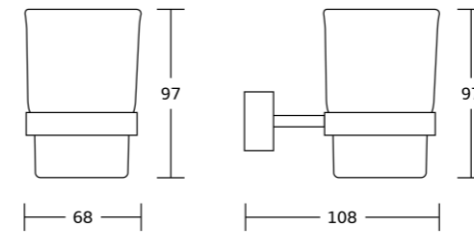

12025
Double towel bar
Material: Zinc alloy
Size: 590x13x125mm

12037
Glass shelf
Material: Zinc alloy
Size: 520x40x145mm

12300series

12335
Robe hook
Material: Zinc alloy
Size: 90x32x58mm

12338
Tumbler holder
Material: Zinc alloy
Size: 68x97x108mm