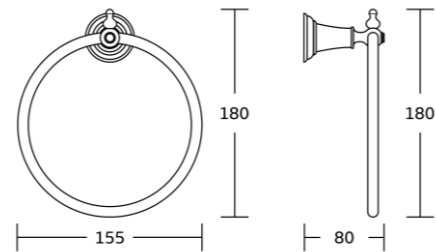

12232
Towel ring
Material: Zinc alloy
Size: 155x180x80mm