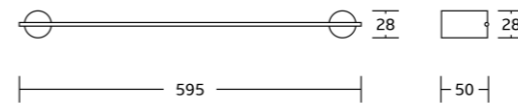

88224
Single towel bar
Material: Zinc alloy
Size: 595x28x50mm

88250
Toilet brush holder
Material: Zinc alloy
Size: 98x377x128mm