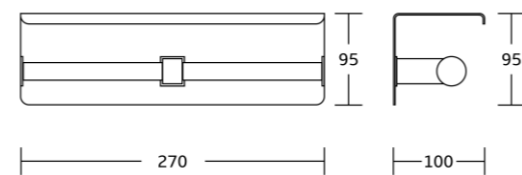

Toilet Paper & Roll Holder

WT-1198
Toilet Paper & Roll Holder
Material:Stainless Steel 304
Size:78x130x83mm

WT-1199
Toilet Paper & Roll Holder
Material:Stainless Steel 304
Size:78x130x83mm

WT-1196
Toilet Paper & Roll Holder
Material:Stainless Steel 304
Size:270x95x100mm