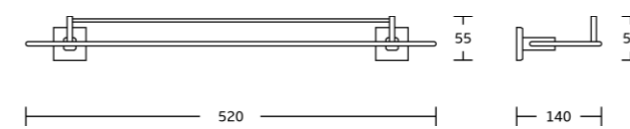

13650
Toilet brush holder
Material: Zinc alloy
Size: 115x365x160mm

13633
Toilet paper holder
Material: Zinc alloy
Size: 170x128x72mm

13632
Towel ring
Material: Zinc alloy
Size: 210x138x72mm

13624
Single towel bar
Material: Zinc alloy
Size: 650x35x72mm