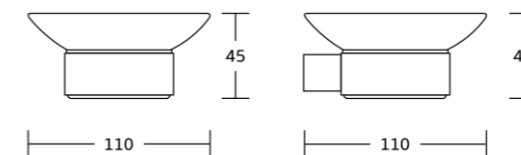

18239
Soap dish
Material: Zinc alloy
Size: 110x45x110mm