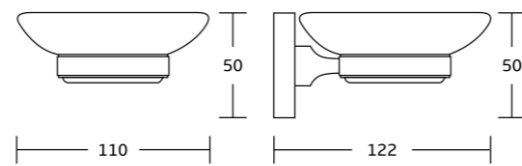

50824
Single towel bar
Material: Zinc alloy
Size: 650x50x60mm

50900series

Chrome BN Gold Black Gun Metal

50935
Robe hook
Material: Zinc alloy
Size: 50x50x60mm

50939
Soap dish
Material: Zinc alloy
Size: 110x50x122mm