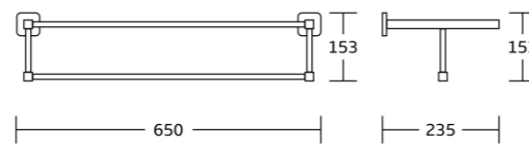

15324
Single towel bar
Material:Stainless steel 304
Size:613x50x85mm

15325
Double towel bar
Material:Stainless steel 304
Size:615x50x120mm

15320
Towel shelf
Material:Stainless steel 304
Size:650x153x235mm