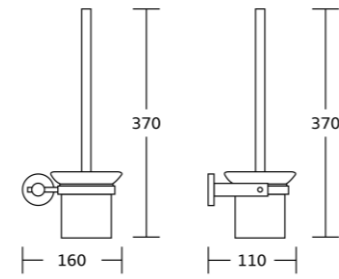

80533
Toilet paper holder
Material: Brass
Size: 145x150x50mm

80532
Towel ring
Material: Brass
Size: 160x180x50mm

80525B
Swivel towel bar
Material: Brass
Size: 415x52x35mm

80524
Single towel bar
Material: Brass
Size: 625x50x80mm

80525
Double towel bar
Material: Brass
Size: 625x70x108mm

80520
Towel shelf
Material: Brass
Size: 615x140x215mm

80537
Glass shelf
Material: Brass
Size: 520x55x140mm

80502
Double glass shelf
Material: Brass
Size: 430x390x75mm

80735
Robe hook
Material: Brass
Size: 80x65x52mm

80739
Soap dish
Material: Brass
Size: 145x115x57mm

80738
Tumbler holder
Material: Brass
Size: 120x95x95mm

80752
Double Tumbler holder
Material: Brass
Size: 200x96x93mm

80733
Toilet paper holder
Material: Brass
Size: 140x65x140mm

80700series

80750
Toilet brush holder
Material: Brass
Size: 160x110x370mm

80732
Towel ring
Material: Brass
Size: 155x50x180mm

80724
Single towel bar
Material: Brass
Size: 625x73x52mm