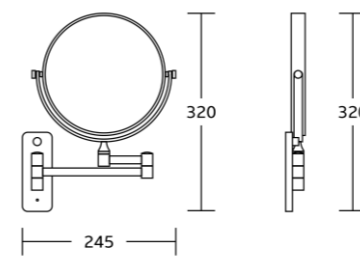

WT-1065
Face-painting Mirror
Material:Brass+SS 304
Size:245x320x320mm