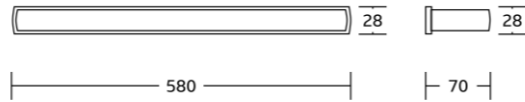

81325
Double towel bar
Material: Brass
Size: 580x28x110mm