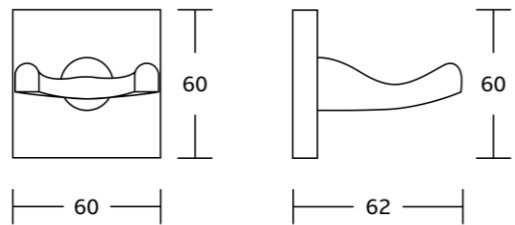

50835B
Robe hook
Material: Zinc alloy
Size: 60x60x62mm