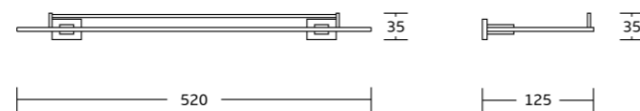

20933B
Toilet paper holder
Material: Zinc alloy
Size: 170x110x70mm

20932
Towel ring
Material: Zinc alloy
Size: 190x145x70mm

20924
Single towel bar
Material: Zinc alloy
Size: 580x45x70mm

20937
Glass shelf
Material: Zinc alloy
Size: 520x35x125mm