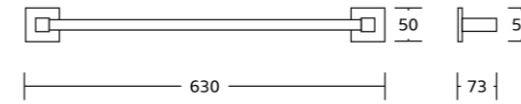

20250
Toilet brush holder
Material: Zinc alloy
Size: 93x380x129mm

20232
Towel ring
Material: Zinc alloy
Size: 190x170x40mm

20224
Single towel bar
Material: Zinc alloy
Size: 630x50x73mm

20225
Double towel bar
Material: Zinc alloy
Size: 645x70x115mm