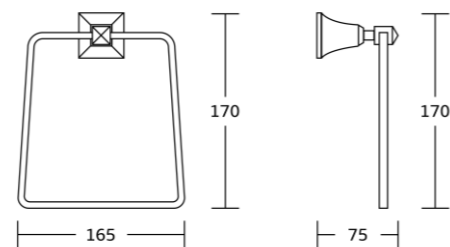

17339
Soap dish
Material: Zinc alloy
Size: 150x55x110mm

17338
Tumbler holder
Material: Zinc alloy
Size: 130x110x95mm

17338A
Soap dispenser
Material: Zinc alloy
Size: 135x160x95mm

17332
Towel ring
Material: Zinc alloy
Size: 165x170x75mm