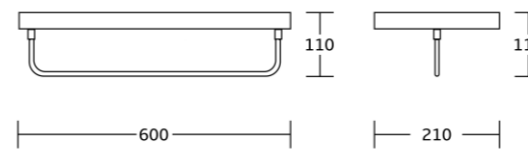

30433
Toilet paper holder
Material:Stainless steel 304
Size:170x40x70mm

30432
Towel ring
Material:Stainless steel 304
Size:265x30x70mm

30451
Soap basket
Material:Stainless steel 304
Size:187x30x100mm

30424
Single towel bar
Material:Stainless steel 304
Size:600x30x75mm

30425
Double towel bar
Material:Stainless steel 304
Size:600x30x120mm

30420
Towel shelf
Material:Stainless steel 304
Size:600x30x210mm

30420B
Towel shelf
Material:Stainless steel 304
Size:600x110x210mm

30437
Glass shelf
Material:Stainless steel 304
Size:500x30x120mm