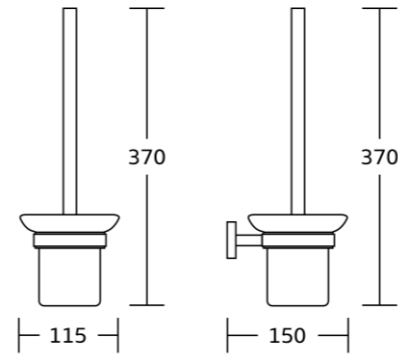

50838A
Soap dispenser
Material: Zinc alloy
Size: 68x145x117mm