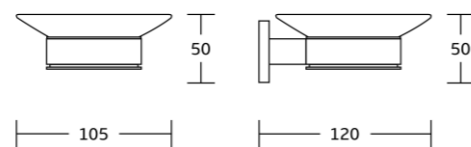

7024
Single towel bar
Material:Stainless steel 304
Size:615x55x80mm

7039
Soap dish
Material:Stainless steel 304
Size:105x50x120mm

7025
Double towel bar
Material:Stainless steel 304
Size:615x55x120mm

7033
Toilet paper holder
Material:Stainless steel 304
Size:170x55x70mm