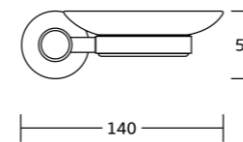

50339
Soap dish
Material: Zinc alloy
Size: 140x55x115mm