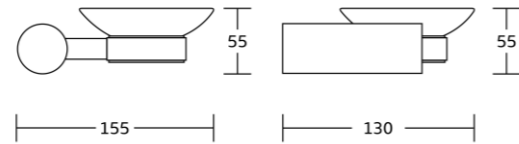

25900series

25935
Robe hook
Material: Zinc alloy
Size: 34x34x65mm

25938
Tumbler holder
Material: Zinc alloy
Size: 130x95x105mm

25939
Soap dish
Material: Zinc alloy
Size: 155x55x130mm

25932
Towel ring
Material: Zinc alloy
Size: 175x184x65mm