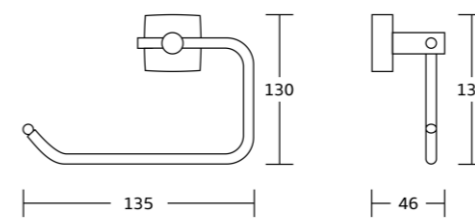

18150
Toilet brush holder
Material: Zinc alloy
Size: 115x370x150mm

18151
Soap basket
Material: Zinc alloy
Size: 130x55x125mm

18132
Towel ring
Material: Zinc alloy
Size: 160x175x46mm

18133
Toilet paper holder
Material: Zinc alloy
Size: 135x130x46mm