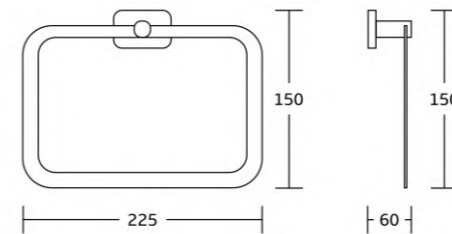

17633B
Toilet paper holder
Material: Zinc alloy
Size: 160x115x60mm