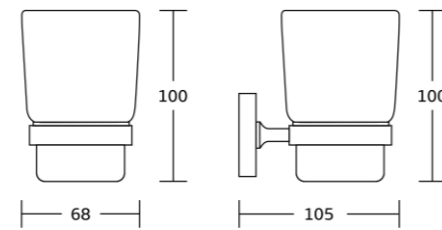

18038
Tumbler holder
Material: Zinc alloy
Size: 68x100x105mm