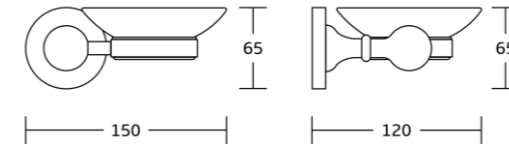

18725
Double towel bar
Material: Zinc alloy
Size: 560x30x110mm

18725B
Swivel towel bar
Material: Zinc alloy
Size: 400x65x45mm

18737
Glass shelf
Material: Zinc alloy
Size: 515x30x110mm

20000series

20035
Robe hook
Material: Zinc alloy
Size: 55x75x80mm