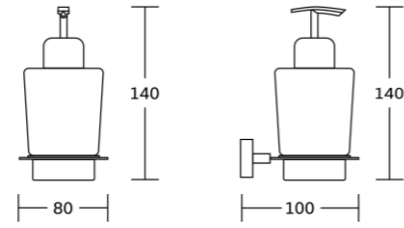

20751
Soap basket
Material: Zinc alloy
Size: 130x120x50mm

20738
Tumbler holder
Material: Zinc alloy
Size: 80x100x95mm

20700series

20738A
 Soap dispenser
 Material: Zinc alloy
 Size: 80x100x140mm

20733
 Toilet paper holder
 Material: Zinc alloy
 Size: 140x75x140mm