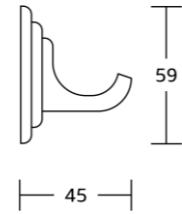

3138
Tumbler holder
Material: Zinc alloy
Size: 68x98x115mm