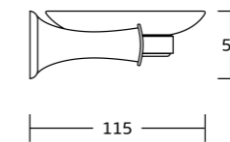

50339
Soap dish
Material: Zinc alloy
Size: 140x55x115mm