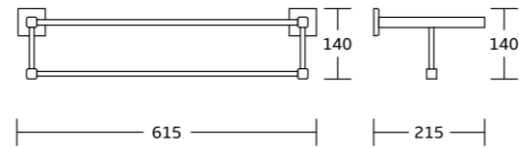

80539
Soap dish
Material: Brass
Size: 140x60x120mm

80538
Tumbler holder
Material: Brass
Size: 125x115x85mm

80552
Double tumbler holder
Material: Brass
Size: 200x100x90mm

80550
Toilet brush holder
Material: Brass
Size: 160x380x115mm

80533
Toilet paper holder
Material: Brass
Size: 145x150x50mm

80532
Towel ring
Material: Brass
Size: 160x180x50mm

80525B
Swivel towel bar
Material: Brass
Size: 415x52x35mm

80524
Single towel bar
Material: Brass
Size: 625x50x80mm

80525
Double towel bar
Material: Brass
Size: 625x70x108mm

80520
Towel shelf
Material: Brass
Size: 615x140x215mm

80537
Glass shelf
Material: Brass
Size: 520x55x140mm

80502
Double glass shelf
Material: Brass
Size: 430x390x75mm