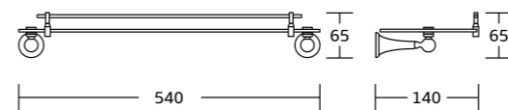

19538
Tumbler holder
Material: Brass
Size: 125x105x110mm

19532
Towel ring
Material: Brass
Size: 170x190x90mm

19524
Single towel bar
Material: Brass
Size: 625x48x90mm

19525
Double towel bar
Material: Brass
Size: 625x48x123mm

19520
Towel shelf
Material: Brass
Size: 610x140x220mm

19537
Glass shelf
Material: Brass
Size: 540x65x140mm

19600series

Chrome BN Gold Black Gun Metal

19635
Robe hook
Material: Brass
Size: 85x30x50mm

19639
Soap dish
Material: Brass
Size: 135x40x115mm