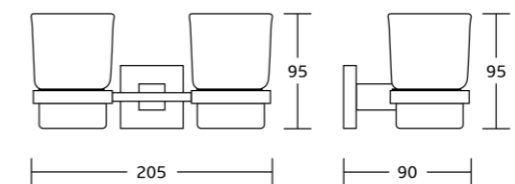

20952
Double tumbler holder
Material: Zinc alloy
Size: 205x95x90mm