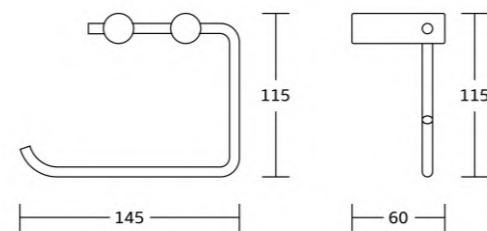

14732
Towel ring
Material:Stainless steel 304
Size:160x85x60mm