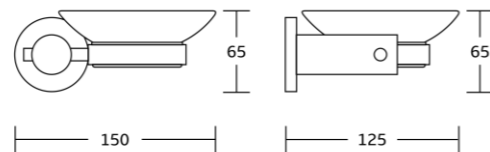

7020
Towel shelf
Material:Stainless steel 304
Size:615x140x220mm

7032
Towel ring
Material:Stainless steel 304
Size:230x55x70mm

7037
Glass shelf
Material:Stainless steel 304
Size:500x30x120mm

8700series

Chrome BN Gold Black Gun Metal

8735
Robe hook
Material:Stainless steel 304
Size:54x60x65mm

8738
Tumbler holder
Material:Stainless steel 304
Size:125x100x90mm

8738A
Soap dispenser
Material:Stainless steel 304
Size:130x160x105mm

8739
Soap dish
Material:Stainless steel 304
Size:150x65x125mm