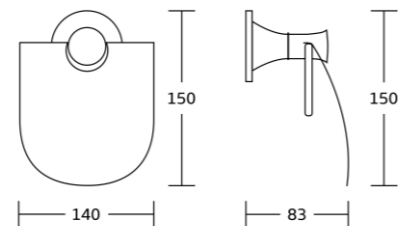

85750
Toilet brush holder
Material: Brass
Size: 160x380x115mm