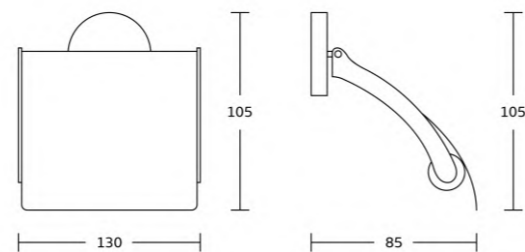

20300series

20335
Robe hook
Material: Zinc alloy
Size: 70x60x50mm

20338
Tumbler holder
Material: Zinc alloy
Size: 70x95x110mm

20339
Soap dish
Material: Zinc alloy
Size: 135x60x120mm

20333
Toilet paper holder
Material: Zinc alloy
Size: 130x105x85mm

20350
Toilet brush holder
Material: Zinc alloy
Size: 115x380x155mm

20338A
Soap dispenser
Material: Zinc alloy
Size: 68x160x120mm

20333B
Toilet paper holder
Material: Zinc alloy
Size: 180x130x70mm

20332
Towel ring
Material: Zinc alloy
Size: 235x160x60mm

20333D
Toilet paper holder
Material: Zinc alloy
Size: 156x60x75mm