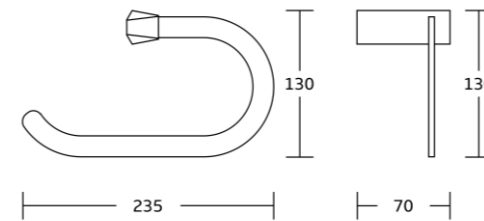

18750
Toilet brush holder
Material: Zinc alloy
Size: 135x380x110mm