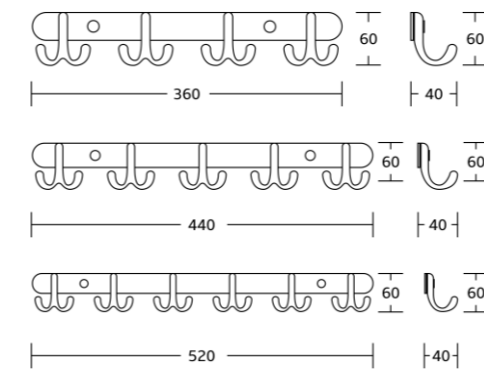

Basic Hooks

WT-4153
Hooks
Material:SS+Zinc Alloy
Size:180/240/300x40x40mm

Basic Hooks