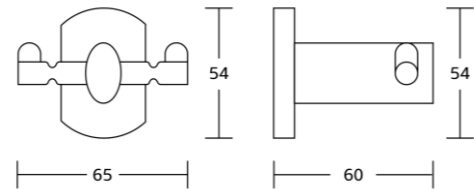

51120
Towel shelf
Material: Zinc alloy
Size: 640x155x220mm

51137
Glass shelf
Material: Zinc alloy
Size: 520x48x140mm

60500series

60535
Robe hook
Material: Zinc alloy
Size: 65x54x60mm

60539
Soap dish
Material: Zinc alloy
Size: 165x60x90mm