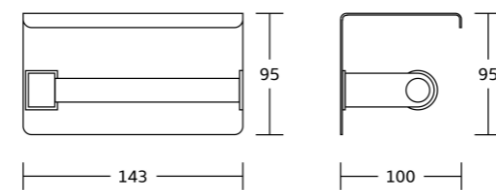

WT-1197
Toilet Paper & Roll Holder
Material:Stainless Steel 304
Size:143x95x100mm