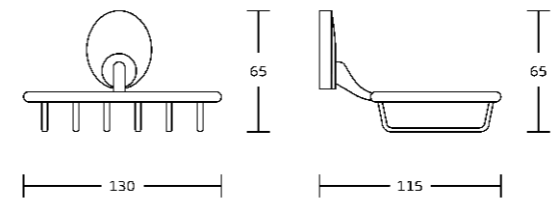

20551
Soap basket
Material: Zinc alloy
Size: 130x65x115mm