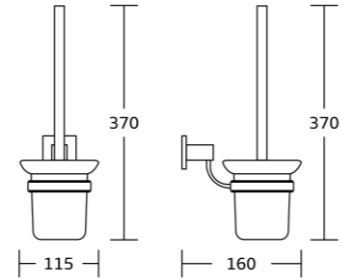

21138A
Soap dispenser
Material: Zinc alloy
Size: 70x150x125mm

21151
Soap basket
Material: Zinc alloy
Size: 132x60x115mm

21150
Toilet brush holder
Material:Zinc alloy
Size:115x370x160mm

21132
Towel ring
Material:Zinc alloy
Size:190x170x40mm