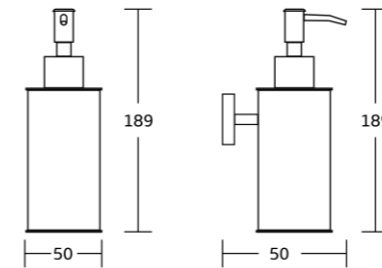

Soap Dispenser

WT-621
Soap Dispenser
Material:Stainless Steel
Size:50x189mm

WT-622
Soap Dispenser
Material:Stainless Steel
Size:50x189mm

WT-627
Soap Dispenser
Material:Stainless Steel
Size:50x189mm

Soap Dispenser