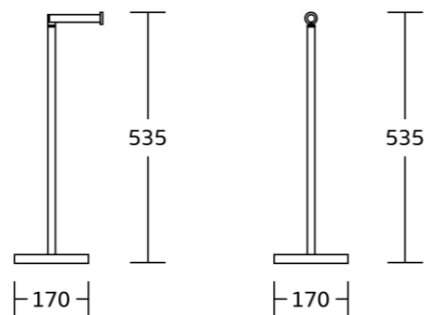

Sh02
Toilet Paper & Roll Holder
Material:Stainless Steel 304
Size:280x165x330mm