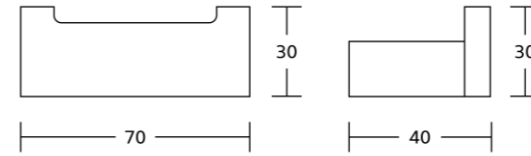

81825
Double towel bar
Material:Stainless steel 304
Size:600x50x127mm

81820
Towel shelf
Material:Stainless steel 304
Size:600x135x222mm

81837
Glass shelf
Material:Stainless steel 304
Size:520x50x140mm

88800series