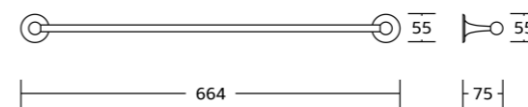

15724
Single towel bar
Material: Zinc alloy
Size: 664x55x75mm