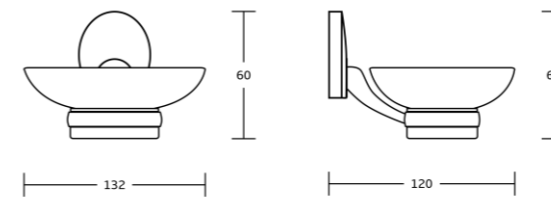

20337
Glass shelf
Material: Zinc alloy
Size: 600x60x150mm

20325B
Swivel towel bar
Material: Zinc alloy
Size: 475x60x33mm

20500series

20535
Robe hook
Material: Zinc alloy
Size: 70x60x50mm

20538
Tumbler holder
Material: Zinc alloy
Size: 70x95x110mm