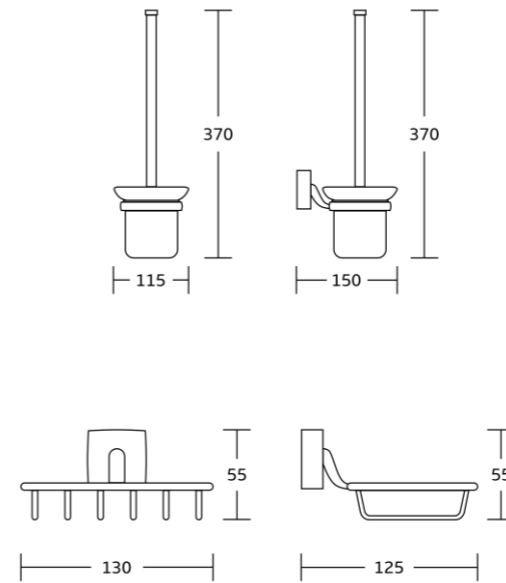

18032
Towel ring
Material: Zinc alloy
Size: 160x175x50mm

18033
Toilet paper holder
Material: Zinc alloy
Size: 135x130x40mm

18024
Single towel bar
Material: Zinc alloy
Size: 600x50x70mm

18037
Glass shelf
Material: Zinc alloy
Size: 520x57x120mm

18100series

18135
Robe hook
Material: Zinc alloy
Size: 44x60x68mm

18139
Soap dish
Material: Zinc alloy
Size: 110x45x130mm

18138
Tumbler holder
Material: Zinc alloy
Size: 68x98x110mm

18152
Double tumbler holder
Material: Zinc alloy
Size: 160x98x105mm

18150
Toilet brush holder
Material: Zinc alloy
Size: 115x370x150mm

18151
Soap basket
Material: Zinc alloy
Size: 130x55x125mm

18132
Towel ring
Material: Zinc alloy
Size: 160x175x46mm

18133
Toilet paper holder
Material: Zinc alloy
Size: 135x130x46mm