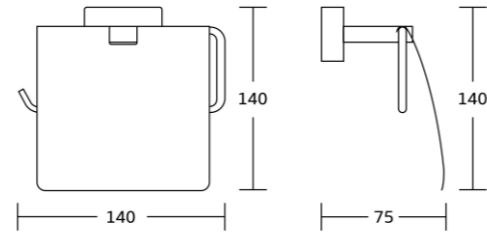

20751
Soap basket
Material: Zinc alloy
Size: 130x120x50mm

20738
Tumbler holder
Material: Zinc alloy
Size: 80x100x95mm

20700series

20738A
 Soap dispenser
 Material: Zinc alloy
 Size: 80x100x140mm

20733
 Toilet paper holder
 Material: Zinc alloy
 Size: 140x75x140mm