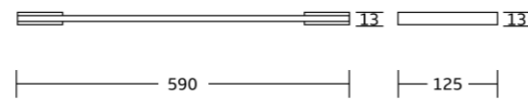

12037
Glass shelf
Material: Zinc alloy
Size: 520x40x145mm