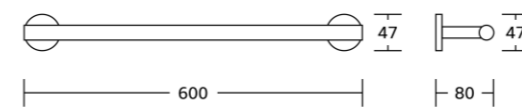

12200series

12235
Robe hook
Material: Zinc alloy
Size: 55x150x100mm

12232
Towel ring
Material: Zinc alloy
Size: 155x180x80mm

12233C
Toilet paper holder
Material: Zinc alloy
Size: 180x55x80mm

14800series

14835
Robe hook
Material: Stainless steel 304
Size: 47x57x34mm

14832
Towel ring
Material: Stainless steel 304
Size: 160x180x65mm

14833
Toilet paper holder
Material: Stainless steel 304
Size: 165x47x80mm

14824
Single towel bar
Material: Stainless steel 304
Size: 600x47x80mm