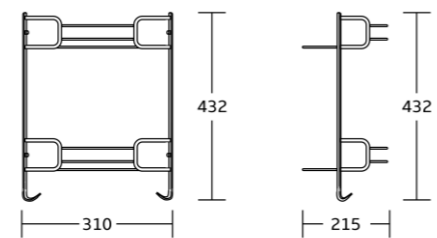

WT-1826
Single Corner Basket
Material: Brass
Size: 300x25x140mm