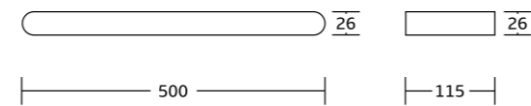

22237
Glass shelf
Material:Stainless steel 304
Size:500x26x115mm