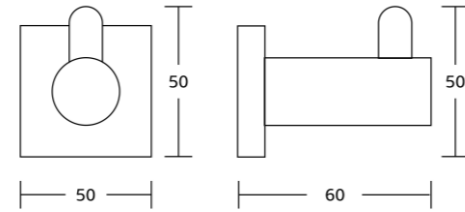

50824
Single towel bar
Material: Zinc alloy
Size: 650x50x60mm

50900series

Chrome BN Gold Black Gun Metal

50935
Robe hook
Material: Zinc alloy
Size: 50x50x60mm

50939
Soap dish
Material: Zinc alloy
Size: 110x50x122mm