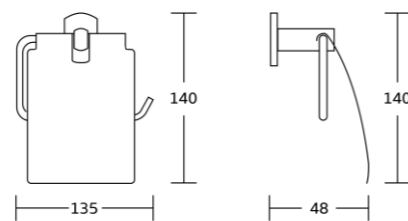

19637
Glass shelf
Material: Brass
Size: 420x45x132mm

80200series

Chrome BN Gold Black Gun Metal

80235
Robe hook
Material: Brass
Size: 80x45x55mm

80239
Soap dish
Material: Brass
Size: 115x40x115mm

80238
Tumbler holder
Material: Brass
Size: 110x115x85mm

80252
Double tumbler holder
Material: Brass
Size: 195x115x85mm

80200series

Chrome BN Gold Black Gun Metal

80250
Toilet brush holder
Material: Brass
Size: 160x380x120mm

80232
Towel ring
Material: Brass
Size: 160x175x50mm

80233
Toilet paper holder
Material: Brass
Size: 135x140x48mm

80224
Single towel bar
Material: Brass
Size: 600x45x65mm

80225
Double towel bar
Material: Brass
Size: 600x90x115mm

80220
Towel shelf
Material: Brass
Size: 600x140x210mm