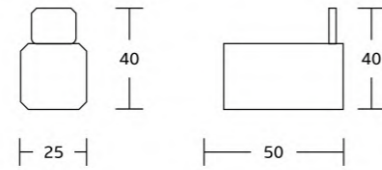

20725
 Double towel bar
 Material: Zinc alloy
 Size: 540x112x35mm

20720
 Towel shelf
 Material: Zinc alloy
 Size: 540x220x35mm

20737
 Glass shelf
 Material: Zinc alloy
 Size: 520x35x125mm

20800series

20835
Robe hook
Material: Zinc alloy
Size: 25x40x50mm