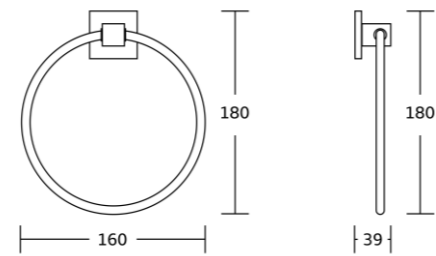

21133E
Toilet paper holder
Material:Zinc alloy
Size:152x107x122mm

21124
Single towel bar
Material:Zinc alloy
Size:620x50x70mm

21125
Double towel bar
Material:Zinc alloy
Size:620x110x140mm

21120
Towel shelf
Material:Zinc alloy
Size:620x155x220mm

21125B
Swivel towel bar
Material:Zinc alloy
Size:470x65x40mm

21137
Glass shelf
Material:Zinc alloy
Size:520x55x140mm