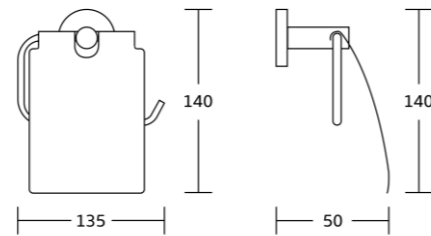

50538A
Soap dispenser
Material: Zinc alloy
Size: 68x160x105mm