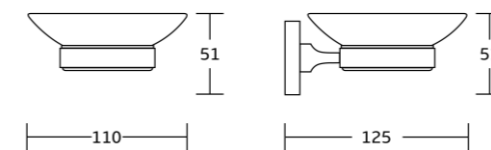

50539
Soap dish
Material: Zinc alloy
Size: 110x51x125mm