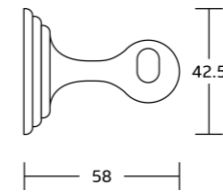

3133
Toilet paper holder
Material: Zinc alloy
Size: 135x145x55mm

3124
Single towel bar
Material: Zinc alloy
Size: 620x60x67mm

13800series

13835
Robe hook
Material: Zinc alloy
Size: 64x42.5x58mm

13839
Soap dish
Material: Zinc alloy
Size: 110x50x125mm