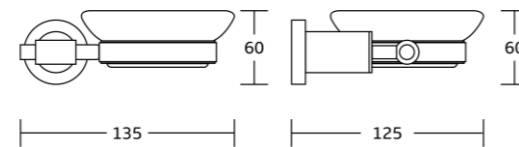

15838
Tumbler holder
Material: Zinc alloy
Size: 115x98x105mm