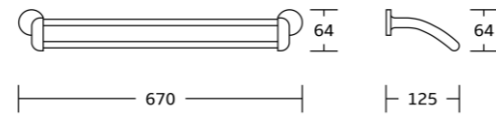

1937
Glass shelf
Material: Zinc alloy
Size: 580x60x130mm