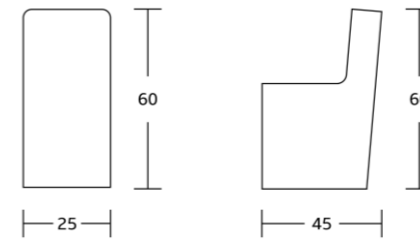

18200series

18235
Robe hook
Material: Zinc alloy
Size: 25x60x45mm