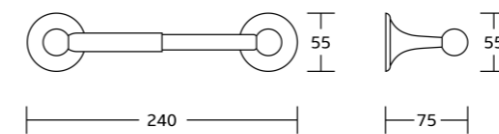

15600series

15635
Robe hook
Material: Zinc alloy
Size: 55x70x90mm

15632
Towel ring
Material: Zinc alloy
Size: 160x183x90mm

15633B
Toilet paper holder
Material: Zinc alloy
Size: 150x125x100mm

15633C
Toilet paper holder
Material: Zinc alloy
Size: 210x55x90mm

15624
Single towel bar
Material: Zinc alloy
Size: 659x55x90mm

15700series

15735
Robe hook
Material: Zinc alloy
Size: 55x55x50mm

15732
Towel ring
Material: Zinc alloy
Size: 160x187x75mm

15733B
Toilet paper holder
Material: Zinc alloy
Size: 150x125x100mm

15733C
Toilet paper holder
Material: Zinc alloy
Size: 240x55x75mm

15724
Single towel bar
Material: Zinc alloy
Size: 664x55x75mm