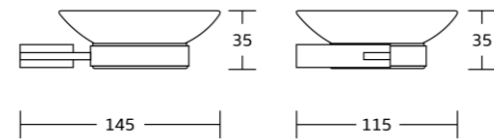

12033D
Spare Paper Holder
Material: Zinc alloy
Size: 200x23.5x47mm