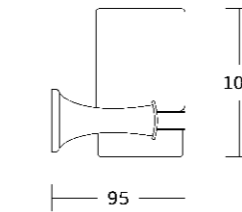

50137
Glass shelf
Material: Zinc alloy
Size: 520x60x160mm

50300series

50335
Robe hook
Material: Zinc alloy
Size: 85x105x90mm

50339
Soap dish
Material: Zinc alloy
Size: 140x55x115mm

50338
Tumbler holder
Material: Zinc alloy
Size: 120x100x95mm