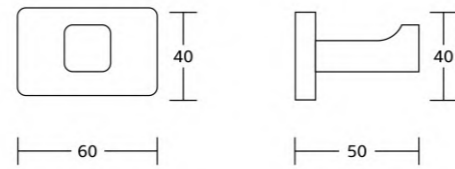

17638
Tumbler holder
Material: Zinc alloy
Size: 63x110x100mm