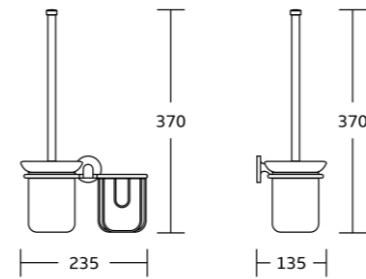

1932
Towel ring
Material: Zinc alloy
Size: 160x190x45mm

1933
Toilet paper holder
Material: Zinc alloy
Size: 135x145x45mm

1933B
Toilet paper holder
Material: Zinc alloy
Size: 150x115x45mm

1933C
Toilet roll holder
Material: Zinc alloy
Size: 210x54x78mm

1933E
Toilet paper holder
Material: Zinc alloy
Size: 230x100x115mm

1900series

1950
Toilet brush holder
Material: Zinc alloy
Size: 115x370x130mm

1950B
Toilet brush holder
Material: Zinc alloy
Size: 235x370x135mm

1924
Single towel bar
Material: Zinc alloy
Size: 640x54x78mm

1925
Double towel bar
Material: Zinc alloy
Size: 670x64x125mm

1937
Glass shelf
Material: Zinc alloy
Size: 580x60x130mm

7500series

7535
Robe hook
Material: Zinc alloy
Size: 57x66.5x59mm