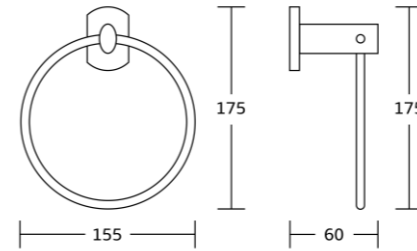

51132
Towel ring
Material: Zinc alloy
Size: 160x185x85mm

51133B
Toilet paper holder
Material: Zinc alloy
Size: 170x100x85mm

51124
Single towel bar
Material: Zinc alloy
Size: 640x59x85mm

51125
Double towel bar
Material: Zinc alloy
Size: 640x140x140mm

51120
Towel shelf
Material: Zinc alloy
Size: 640x155x220mm

51137
Glass shelf
Material: Zinc alloy
Size: 520x48x140mm

60500series

60535
Robe hook
Material: Zinc alloy
Size: 65x54x60mm

60539
Soap dish
Material: Zinc alloy
Size: 165x60x90mm

60538
Tumbler holder
Material: Zinc alloy
Size: 130x98x85mm

60550
Toilet brush holder
Material: Zinc alloy
Size: 155x370x107mm

60532
Towel ring
Material: Zinc alloy
Size: 155x175x60mm

60532B
Towel ring
Material: Zinc alloy
Size: 210x132x60mm