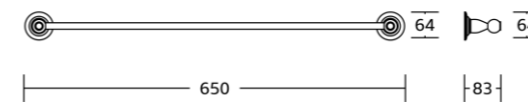

19700series

19735
Robe hook
Material: Zinc alloy
Size: 60x76x76mm

19732
Towel ring
Material: Zinc alloy
Size: 160x190x66mm

19733C
Toilet paper holder
Material: Zinc alloy
Size: 180x60x86mm

19800series

19835
Robe hook
Material: Zinc alloy
Size: 64x74x83mm

19832
Towel ring
Material: Zinc alloy
Size: 160x180x83mm

19833B
Toilet paper holder
Material: Zinc alloy
Size: 180x125x83mm

19833C
Toilet paper holder
Material: Zinc alloy
Size: 210x64x83mm

19824
Single towel bar
Material: Zinc alloy
Size: 650x64x83mm