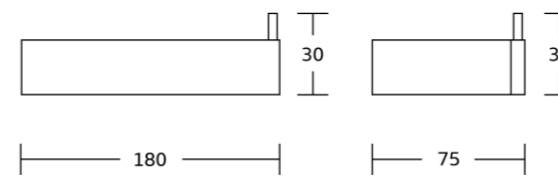

81800series

88800series