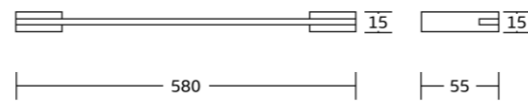

12038A
Soap dispenser
Material: Zinc alloy
Size: 115x150x95mm

12000series

12050
Toilet brush and holder
Material: Zinc alloy
Size: 150x360x110mm

12024
Single towel bar
Material: Zinc alloy
Size: 580x15x55mm