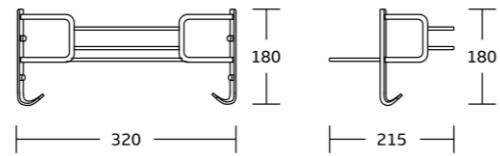

WT-1813D
Double Corner Basket
Material: Brass
Size: 310x432x215mm