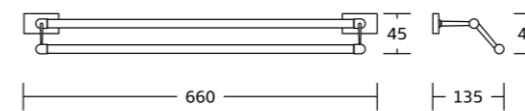

12933C
Toilet paper holder
Material: Zinc alloy
Size: 210x34x60mm

12951
Soap basket
Material: Zinc alloy
Size: 130x60x120mm

12950
Toilet brush holder
Material: Zinc alloy
Size: 115x360x150mm

12924
Single towel bar
Material: Zinc alloy
Size: 660x34x60mm