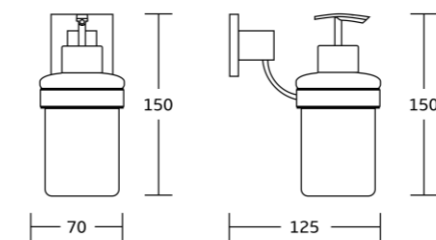

20933B
Toilet paper holder
Material: Zinc alloy
Size: 170x110x70mm

20932
Towel ring
Material: Zinc alloy
Size: 190x145x70mm

20924
Single towel bar
Material: Zinc alloy
Size: 580x45x70mm

20937
Glass shelf
Material: Zinc alloy
Size: 520x35x125mm