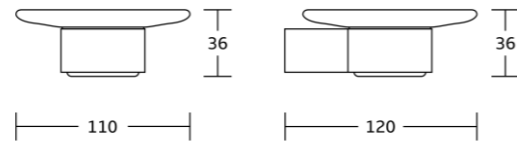

88238
Tumbler holder
Material: Zinc alloy
Size: 65x95x95mm