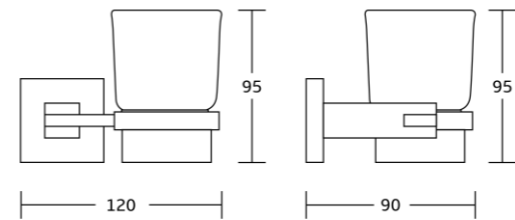

20938
Tumbler holder
Material: Zinc alloy
Size: 120x95x90mm