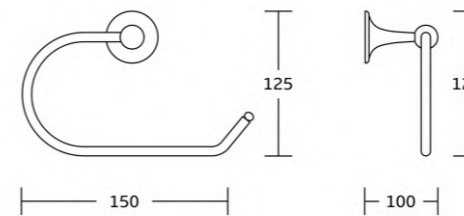

15600series

15635
Robe hook
Material: Zinc alloy
Size: 55x70x90mm

15632
Towel ring
Material: Zinc alloy
Size: 160x183x90mm

15633B
Toilet paper holder
Material: Zinc alloy
Size: 150x125x100mm

15633C
Toilet paper holder
Material: Zinc alloy
Size: 210x55x90mm

15624
Single towel bar
Material: Zinc alloy
Size: 659x55x90mm

15700series

15735
Robe hook
Material: Zinc alloy
Size: 55x55x50mm

15732
Towel ring
Material: Zinc alloy
Size: 160x187x75mm

15733B
Toilet paper holder
Material: Zinc alloy
Size: 150x125x100mm

15733C
Toilet paper holder
Material: Zinc alloy
Size: 240x55x75mm

15724
Single towel bar
Material: Zinc alloy
Size: 664x55x75mm