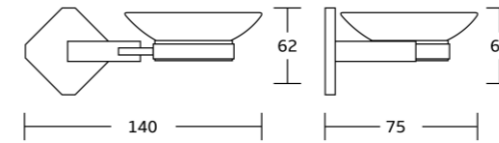

19124
Single towel bar
Material: Brass
Size: 630x35x70mm

19125
Double towel bar
Material: Brass
Size: 630x75x135mm

19200series

19235
Robe hook
Material: Brass
Size: 62x62x55mm

19238A
Soap dispenser
Material: Brass
Size: 150x140x100mm

19238
Tumbler holder
Material: Brass steel
Size: 120x95x110mm

19233
Toilet paper holder
Material: Brass
Size: 122x165x50mm

19251
Soap basket
Material: Brass
Size: 130x70x90mm

19250
Toilet brush holder
Material: Brass
Size: 150x380x75mm

19239
Soap dish
Material: Brass
Size: 140x62x75mm

19232
Towel ring
Material: Brass
Size: 245x62x55mm

19224
Single towel bar
Material: Brass
Size: 630x62x75mm

19225
Double towel bar
Material: Brass
Size: 630x62x132mm