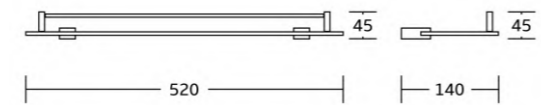

20800series

20835-4
4 Hooks
Material: Zinc alloy
Size: 250x30x43mm

20900series

20935
Robe hook
Material: Zinc alloy
Size: 90x45x70mm

20939
Soap dish
Material: Zinc alloy
Size: 140x50x115mm

20938
Tumbler holder
Material: Zinc alloy
Size: 120x95x90mm

20952
Double tumbler holder
Material: Zinc alloy
Size: 205x95x90mm