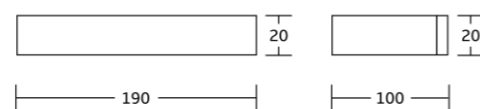

88832
Towel ring
Material:Stainless steel 304
Size:250x75x30mm

88850
 Toilet brush holder
 Material: Stainless steel 304
 Size: 95x125x350mm

88851
 Soap basket
 Material: Stainless steel 304
 Size: 190x100x20mm