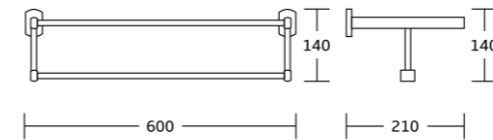

80200series

Chrome BN Gold Black Gun Metal

80250
Toilet brush holder
Material: Brass
Size: 160x380x120mm

80232
Towel ring
Material: Brass
Size: 160x175x50mm

80233
Toilet paper holder
Material: Brass
Size: 135x140x48mm

80224
Single towel bar
Material: Brass
Size: 600x45x65mm

80225
Double towel bar
Material: Brass
Size: 600x90x115mm

80237
Glass shelf
Material: Brass
Size: 520x70x147mm

80202
Double glass shelf
Material: Brass
Size: 390x390x125mm