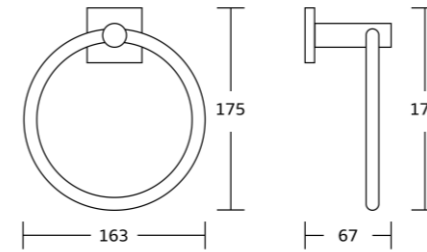

81832
Towel ring
Material:Stainless steel 304
Size:163x175x67mm