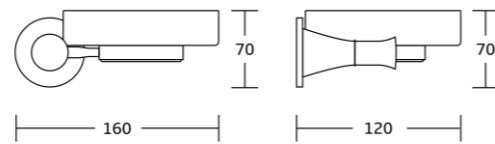

85738
Tumbler holder
Material: Brass
Size: 140x105x105mm