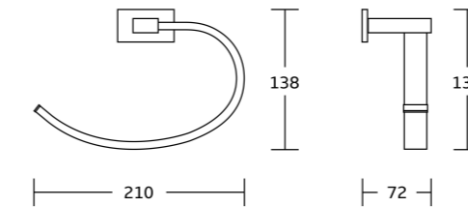

13633
Toilet paper holder
Material: Zinc alloy
Size: 170x128x72mm