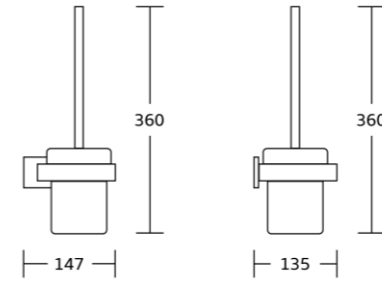

7000series

Chrome BN Gold Black Gun Metal

7035
Robe hook
Material:Stainless steel 304
Size:55x55x70mm