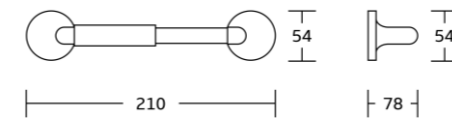

1900series

1935
Robe hook
Material: Zinc alloy
Size: 45x50x45mm

1939
Soap dish
Material: Zinc alloy
Size: 110x45x120mm

1938
Tumbler holder
Material: Zinc alloy
Size: 68x98x115mm

1952
Double tumbler holder
Material: Zinc alloy
Size: 160x98x113mm