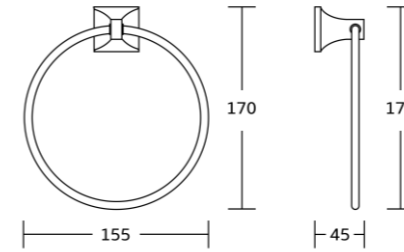

21724
Single towel bar
Material: Zinc alloy
Size: 663x54x82mm

31600series

31635
Robe hook
Material: Zinc alloy
Size: 60x40x35mm

31632
Towel ring
Material: Zinc alloy
Size: 155x170x45mm

31633C
Toilet paper holder
Material: Zinc alloy
Size: 210x50x80mm

31624
Single towel bar
Material: Zinc alloy
Size: 655x50x80mm

Basic Hooks

K-1030
3 Hooks
Material:SS+Zinc Alloy
Size:50x30x50mm

K-1031
3 Hooks
Material:SS+Zinc Alloy
Size:62x38x67mm

K-1032
5 Hooks
Material:SS+Zinc Alloy
Size:32x31x79mm