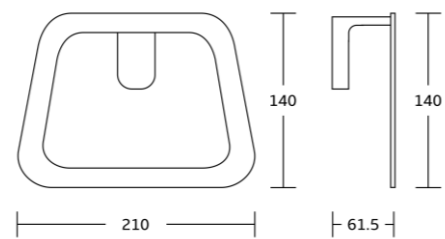

26032
Towel ring
Material: Zinc alloy
Size: 210x140x61.5mm