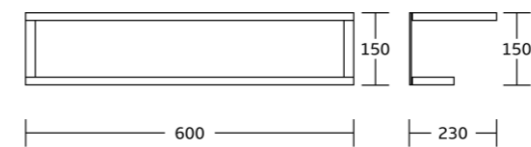

85120
Towel shelf
Material: Brass
Size: 600x150x230mm