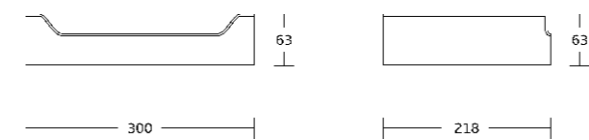

WT-1909
Single Corner Basket
Material:Stainless Steel 304
Size:300x63x218mm