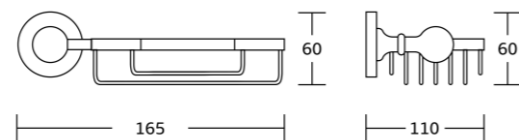

20024
Single towel bar
Material: Zinc alloy
Size: 650x60x80mm