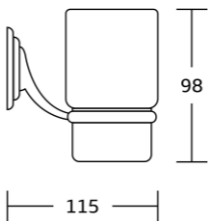

3139
Soap dish
Material: Zinc alloy
Size: 110x60x140mm