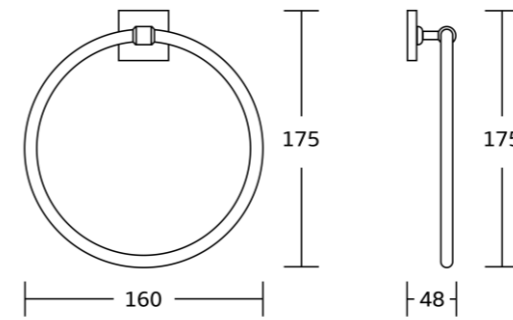

50850
Toilet brush holder
Material: Zinc alloy
Size: 115x370x150mm