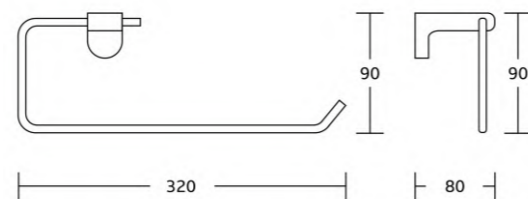

17932
Towel ring
Material: Zinc alloy
Size: 320x90x80mm

17950
Toilet brush holder
Material: Zinc alloy
Size: 150x380x110mm

17924
Single towel bar
Material: Zinc alloy
Size: 615x45x80mm

17925
Double towel bar
Material: Zinc alloy
Size: 615x45x120mm