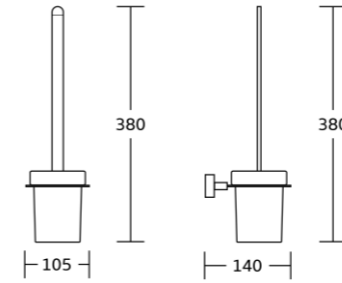

20750
Toilet brush holder
Material: Zinc alloy
Size: 105x140x380mm