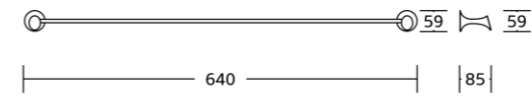

51132
Towel ring
Material: Zinc alloy
Size: 160x185x85mm

51133B
Toilet paper holder
Material: Zinc alloy
Size: 170x100x85mm

51124
Single towel bar
Material: Zinc alloy
Size: 640x59x85mm

51125
Double towel bar
Material: Zinc alloy
Size: 640x140x140mm