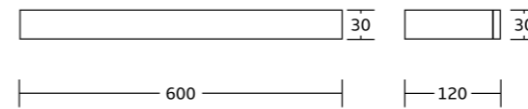

30433
Toilet paper holder
Material:Stainless steel 304
Size:170x40x70mm

30432
Towel ring
Material:Stainless steel 304
Size:265x30x70mm

30451
Soap basket
Material:Stainless steel 304
Size:187x30x100mm

30424
Single towel bar
Material:Stainless steel 304
Size:600x30x75mm