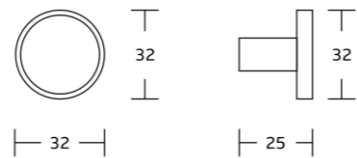

Basic Hooks

WT-922
Hooks
Material: Brass
Size: 250/250x32x25mm

WT-926
Hooks
Material: Brass
Size: 190/250/350x30x40mm

WT-925
Hook
Material: Brass
Size: 40x80x33mm

WT-925B
Hook
Material: Brass
Size: 32x32x25mm