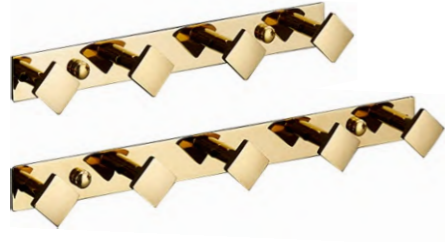

WT-6153
Hooks
Material:SS+Zinc Alloy
Size:360/440/520x60x40mm

Basic Hooks

WT-7103
Hooks
Material:SS+Zinc Alloy
Size:180/240/300/360x40x40mm

WT-915
Hooks
Material:Brass
Size:160/220/285/350x25x38mm

WT-916
Hooks
Material:Brass
Size:190/270/350/430x18x40mm

Basic Hooks

WT-917
Hooks
Material:Brass
Size:165/240/315/390x30x30mm

WT-918
Hooks
Material:Brass
Size:17x17x30mm

WT-921
Hooks
Material:Brass
Size:250/320x32x25mm

WT-919
Hooks
Material:Brass
Size:168/245/320/390x30x30mm

Basic Hooks

WT-922
Hooks
Material: Brass
Size: 250/250x32x25mm

WT-926
Hooks
Material: Brass
Size: 190/250/350x30x40mm

WT-925
Hook
Material: Brass
Size: 40x80x33mm

WT-925B
Hook
Material: Brass
Size: 32x32x25mm