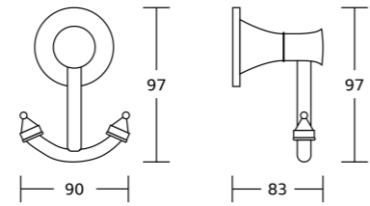

85138
Tumbler holder
Material: Brass
Size: 90x100x95mm

85152
Double tumbler holder
Material: Brass
Size: 165x100x95mm

85153
Triple tumbler holder
Material: Brass
Size: 200x100x95mm

85100series

85124
Single towel bar
Material: Brass
Size: 600x30x85mm

85124
Single towel bar
Material: Brass
Size: 600x30x85mm

85125
Double towel bar
Material: Brass
Size: 600x30x120mm

85120
Towel shelf
Material: Brass
Size: 600x150x230mm

85137
Glass shelf
Material: Brass
Size: 480x30x110mm

85700series

85735
Robe hook
Material: Brass
Size: 90x97x83mm

85739
Soap dish
Material: Brass
Size: 160x70x120mm

85738
Tumbler holder
Material: Brass
Size: 140x105x105mm

85752
Double tumbler holder
Material: Brass
Size: 250x105x120mm