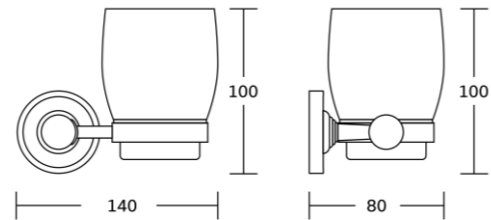

88138
Tumbler holder
Material: Brass
Size: 120x110x115mm

88138A
Soap dispenser
Material: Brass
Size: 120x200x115mm

88150
Toilet brush holder
Material: Brass
Size: 155x380x115mm

88132
Towel ring
Material: Brass
Size: 190x168x38mm

90735
Robe hook
Material: Brass
Size: 70x60x55mm

90739
Soap dish
Material: Brass
Size: 160x60x125mm

90738
Tumbler holder
Material: Brass
Size: 140x100x80mm

90738A
Soap dispenser
Material: Brass
Size: 140x180x85mm