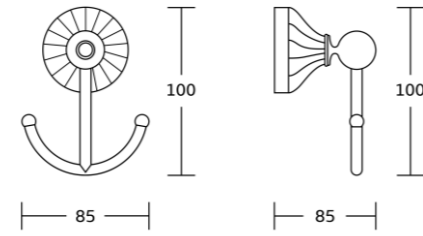

7550
Toilet brush holder
Material: Zinc alloy
Size: 115x365x155mm

7525B
Swivel towel bar
Material: Zinc alloy
Size: 470x66.5x33mm

7524
Single towel bar
Material: Zinc alloy
Size: 642x66.5x56mm

7525
Double towel bar
Material: Zinc alloy
Size: 642x68x114mm

11100series

11135
Robe hook
Material: Zinc alloy
Size: 85x100x85mm

11139
Soap dish
Material: Zinc alloy
Size: 150x64x130mm

11138
Tumbler holder
Material: Zinc alloy
Size: 125x110x110mm

11152
Double tumbler holder
Material: Zinc alloy
Size: 200x100x110mm