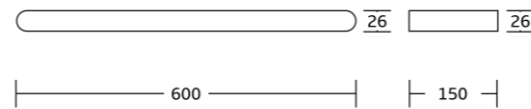

22232
Towel ring
Material:Stainless steel 304
Size:260x26x68mm

22200series

22224
Single towel bar
Material:Stainless steel 304
Size:600x26x68mm

22225
Double towel bar
Material:Stainless steel 304
Size:600x26x150mm