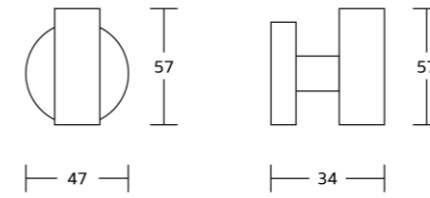

14835
Robe hook
Material: Stainless steel 304
Size: 47x57x34mm