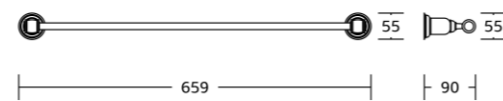

15600series

15635
Robe hook
Material: Zinc alloy
Size: 55x70x90mm

15632
Towel ring
Material: Zinc alloy
Size: 160x183x90mm

15633B
Toilet paper holder
Material: Zinc alloy
Size: 150x125x100mm

15633C
Toilet paper holder
Material: Zinc alloy
Size: 210x55x90mm

15624
Single towel bar
Material: Zinc alloy
Size: 659x55x90mm

15700series

15735
Robe hook
Material: Zinc alloy
Size: 55x55x50mm

15732
Towel ring
Material: Zinc alloy
Size: 160x187x75mm

15733B
Toilet paper holder
Material: Zinc alloy
Size: 150x125x100mm

15733C
Toilet paper holder
Material: Zinc alloy
Size: 240x55x75mm