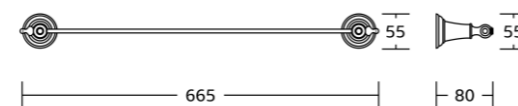

12200series

12235
Robe hook
Material: Zinc alloy
Size: 55x150x100mm

12232
Towel ring
Material: Zinc alloy
Size: 155x180x80mm

12233C
Toilet paper holder
Material: Zinc alloy
Size: 180x55x80mm

12224
Single towel bar
Material: Zinc alloy
Size: 665x55x80mm