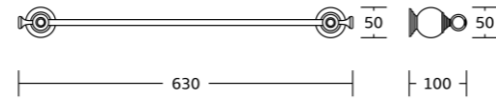

11338A
Soap dispenser
Material:Brass
Size:180x210x130mm

11300series

11333
Toilet paper holder
Material: Brass
Size: 140x170x100mm

11324
Single towel bar
Material: Brass
Size: 630x50x100mm

11325
Double towel bar
Material: Brass
Size: 630x110x180mm