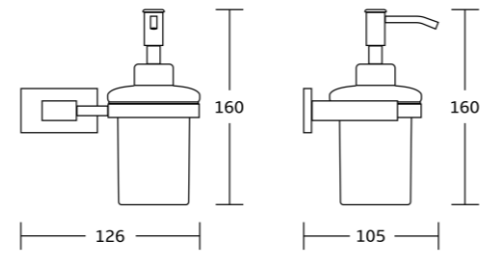

13638A
Soap dispenser
Material: Zinc alloy
Size: 126x160x105mm