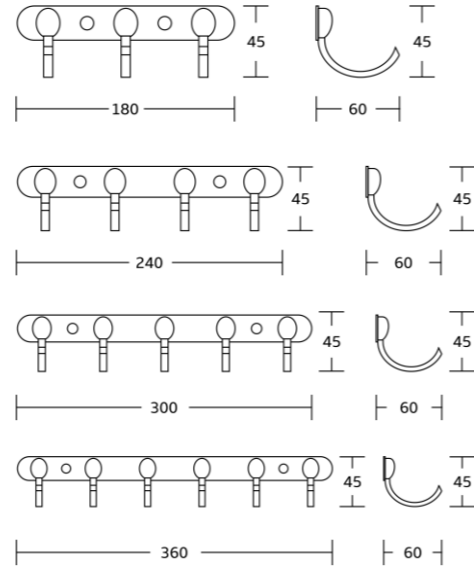

WT-912
Bathroom Hook
Material:SS+Zinc Alloy
Size:25x150x80mm

WT-456
Hooks
Material:SS+Zinc Alloy
Size:255/295/335/375x60x55mm

Basic Hooks

Basic Hooks

WT-2053
Hooks
Material:SS+Zinc Alloy
Size:180/240/300/360x45x60mm

WT-4053
Hooks
Material:SS+Zinc Alloy
Size:180/240/300x40x45mm

WT-4153
Hooks
Material:SS+Zinc Alloy
Size:180/240/300x40x40mm

Basic Hooks

WT-5153
Hooks
Material:SS+Zinc Alloy
Size:180/240/300/360x40x40mm

WT-6053
Hooks
Material:SS+Zinc Alloy
Size:175/230/400/470x45x35mm