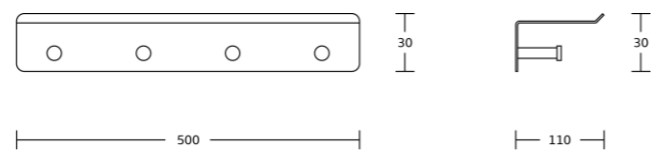

WT-937
Single Corner Basket
Material:Stainless Steel 304
Size:500x30x110mm