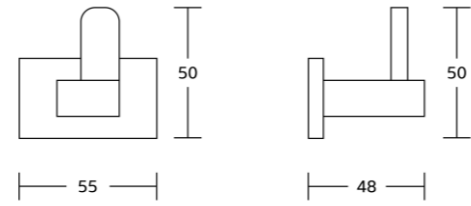

12925
Double towel bar
Material: Zinc alloy
Size: 660x45x135mm

12937
Glass shelf
Material: Zinc alloy
Size: 520x47x125mm

13600series

Chrome BN Gold Black Gun Metal

13635
Robe hook
Material: Zinc alloy
Size: 55x50x48mm