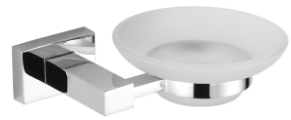

12925
Double towel bar
Material: Zinc alloy
Size: 660x45x135mm

12937
Glass shelf
Material: Zinc alloy
Size: 520x47x125mm

13600series

Chrome BN Gold Black Gun Metal

13635
Robe hook
Material: Zinc alloy
Size: 55x50x48mm