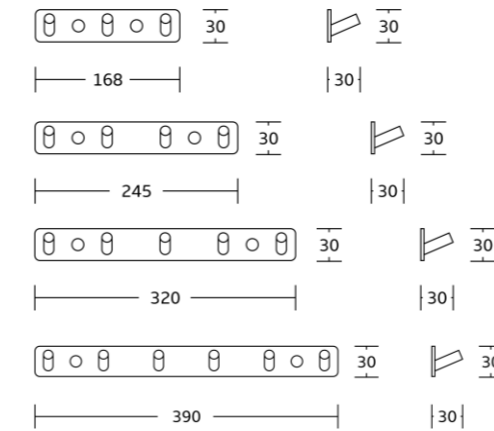

Basic Hooks

Basic Hooks

WT-918
Hooks
Material:Brass
Size:17x17x30mm

WT-921
Hooks
Material:Brass
Size:250/320x32x25mm