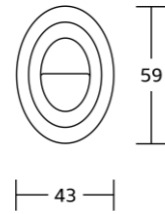

3138
Tumbler holder
Material: Zinc alloy
Size: 68x98x115mm