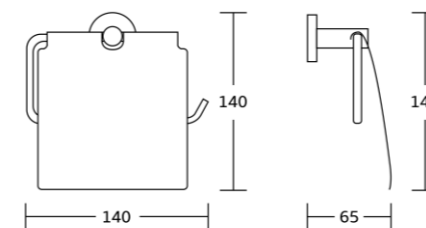

80525
Double towel bar
Material: Brass
Size: 625x70x108mm

80520
Towel shelf
Material: Brass
Size: 615x140x215mm

80537
Glass shelf
Material: Brass
Size: 520x55x140mm

80502
Double glass shelf
Material: Brass
Size: 430x390x75mm

80735
Robe hook
Material: Brass
Size: 80x65x52mm

80739
Soap dish
Material: Brass
Size: 145x115x57mm

80738
Tumbler holder
Material: Brass
Size: 120x95x95mm

80752
Double Tumbler holder
Material: Brass
Size: 200x96x93mm