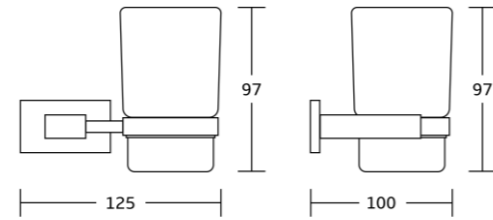

13638
Tumbler holder
Material: Zinc alloy
Size: 125x97x100mm