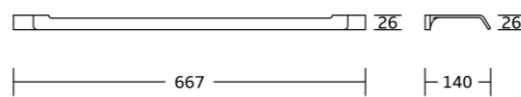

27050
Toilet brush holder
Material: Zinc alloy
Size: 135x350x122mm