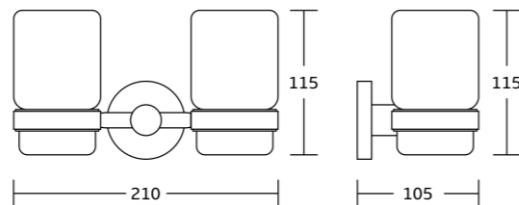

12850
Toilet brush holder
Material: Zinc alloy
Size: 155x365x110mm