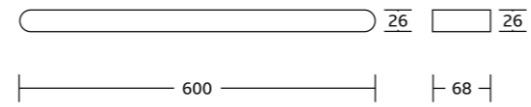

22224
Single towel bar
Material:Stainless steel 304
Size:600x26x68mm