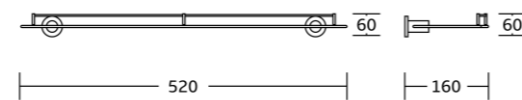

50100series

50300series

50335
Robe hook
Material: Zinc alloy
Size: 85x105x90mm

50339
Soap dish
Material: Zinc alloy
Size: 140x55x115mm

50338
Tumbler holder
Material: Zinc alloy
Size: 120x100x95mm

50338A
Soap dispenser
Material: Zinc alloy
Size: 110x160x105mm

50332
Towel ring
Material: Zinc alloy
Size: 160x185x90mm