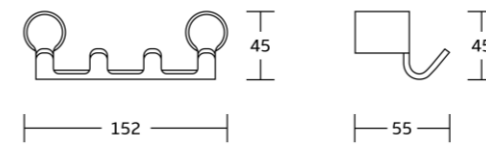

88300series

88324
Single towel bar
Material: Zinc alloy
Size: 595x28x50mm

88325
Double towel bar
Material: Zinc alloy
Size: 595x28x100mm