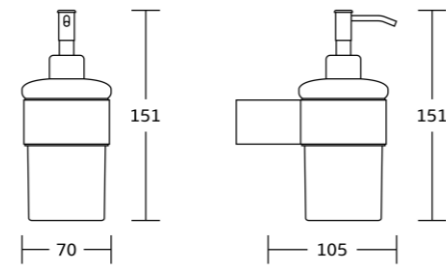

88300series

88335
Robe hook
Material: Zinc alloy
Size: 28x42x30mmh

88339
Soap dish
Material: Zinc alloy
Size: 110x36x120mm

88338
Tumbler holder
Material: Zinc alloy
Size: 65x95x95mm

88338A
Soap dispenser
Material: Zinc alloy
Size: 70x151x105mm