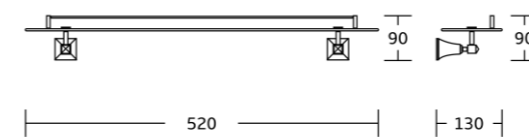

17333
Toilet paper holder
Material: Zinc alloy
Size: 140x145x75mm

17333D
Toilet paper holder
Material: Zinc alloy
Size: 155x53x75mm

17351
Soap basket
Material: Zinc alloy
Size: 190x53x115mm

17324
Single towel bar
Material: Zinc alloy
Size: 600x53x75mm