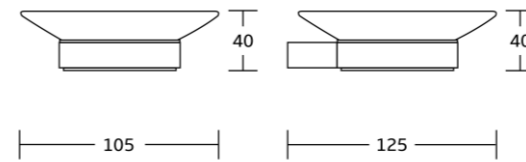

81800series

88800series