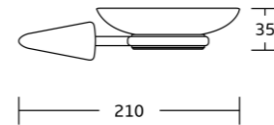

1651
Soap basket
Material: Zinc alloy
Size: 145x110x120mm