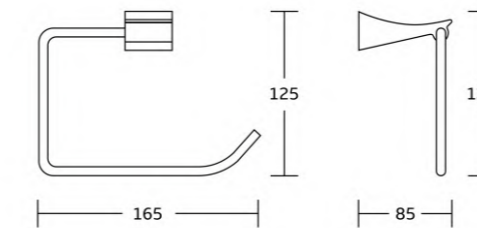

50638
Tumbler holder
Material: Zinc alloy
Size: 120x98x100mm

50652
Double tumbler holder
Material: Zinc alloy
Size: 200x98x100mm

50650
Toilet brush holder
Material: Zinc alloy
Size: 150x370x125mm

50632
Towel ring
Material: Zinc alloy
Size: 210x150x85mm