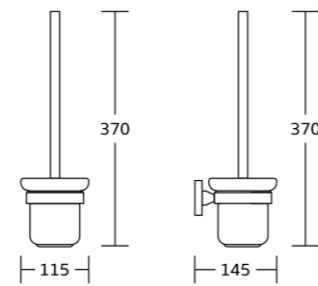

50637
Glass shelf
Material: Zinc alloy
Size: 520x42x130mm

50700series

50735
Robe hook
Material: Zinc alloy
Size: 51.5x60x50mm

50735B
Robe hook
Material: Zinc alloy
Size: 90x51.5x45mm

50739
Soap dish
Material: Zinc alloy
Size: 108x52x120mm

50738
Tumbler holder
Material: Zinc alloy
Size: 68x100x100mm

50733
Toilet paper holder
Material: Zinc alloy
Size: 135x140x50mm

50750
Toilet brush holder
Material: Zinc alloy
Size: 115x370x145mm

50738A
Soap dispenser
Material: Zinc alloy
Size: 68x145x100mm

50751
Soap basket
Material: Zinc alloy
Size: 130x65x120mm

50733B
Toilet paper holder
Material: Zinc alloy
Size: 152x105x60mm

50732
Towel ring
Material: Zinc alloy
Size: 155x180x50mm

370

370

115

145

145