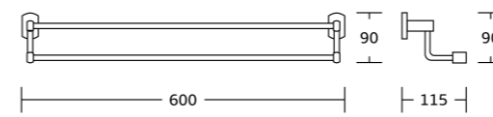

80225
Double towel bar
Material: Brass
Size: 600x90x115mm