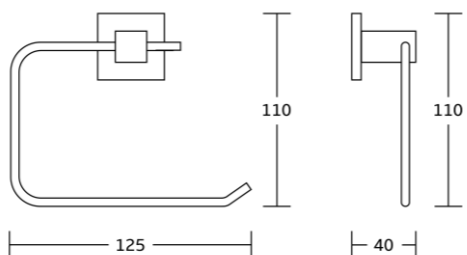

21133E
Toilet paper holder
Material:Zinc alloy
Size:152x107x122mm