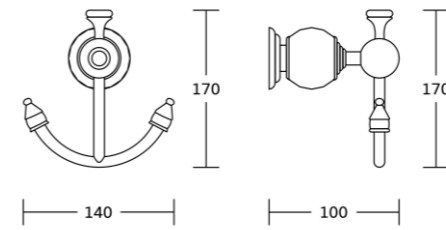

11339
Soap dish
Material:Brass
Size:180x60x130mm

11350
Toilet brush holder
Material:Brass
Size:145x380x140mm

11332
Towel ring
Material:Brass
Size:160x205x100mm

11351
Soap basket
Material:Brass
Size:190x60x130mm

11338A
Soap dispenser
Material:Brass
Size:180x210x130mm

11300series

11333
Toilet paper holder
Material: Brass
Size: 140x170x100mm

11324
Single towel bar
Material: Brass
Size: 630x50x100mm

11325
Double towel bar
Material: Brass
Size: 630x110x180mm

11320
Towel shelf
Material: Brass
Size: 630x140x260mm

11500series

11535
Robe hook
Material: Brass
Size: 100x120x100mm

11538
Tumbler holder
Material: Brass
Size: 180x105x120mm

11538A
Soap dispenser
Material: Brass
Size: 180x210x130mm