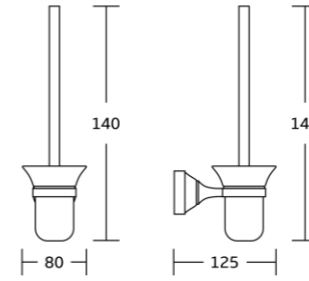

11124
Single towel bar
Material: Zinc alloy
Size: 663x63x95mm

11125
Double towel bar
Material: Zinc alloy
Size: 663x100x160mm

11120
Towel shelf
Material: Zinc alloy
Size: 663x160x220mm

11800series

11835
Robe hook
Material: Zinc alloy
Size: 85x110x65mm

11838
Tumbler holder
Material: Zinc alloy
Size: 80x140x125mm

11839
Soap dish
Material: Zinc alloy
Size: 110x65x140mm

11832
Towel ring
Material: Zinc alloy
Size: 160x190x80mm

11833
Toilet paper holder
Material: Zinc alloy
Size: 140x145x80mm

11850
Toilet brush holder
Material: Zinc alloy
Size: 115x380x145mm

11824
Single towel bar
Material: Zinc alloy
Size: 645x60x80mm

11825
Double towel bar
Material: Zinc alloy
Size: 645x110x130mm

11820
Towel shelf
Material: Zinc alloy
Size: 650x140x255mm