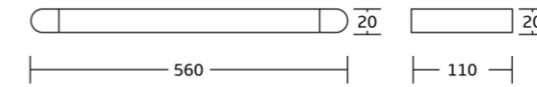

18232
Towel ring
Material: Zinc alloy
Size: 200x115x42mm

18233D
Spare paper holder
Material: Zinc alloy
Size: 160x20x70mm

18224
Single towel bar
Material: Zinc alloy
Size: 560x20x70mm

18225
Double towel bar
Material: Zinc alloy
Size: 560x20x110mm