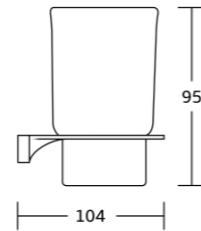

27038A
Soap dispenser
Material: Zinc alloy
Size: 124x160x104mm