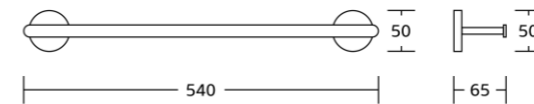

12624
Single towel bar
Material: Zinc alloy
Size: 540x50x65mm