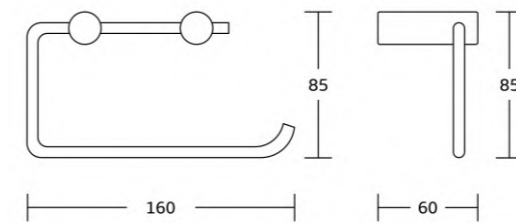

14733
Toilet paper holder
Material:Stainless steel 304
Size:150x140x60mm