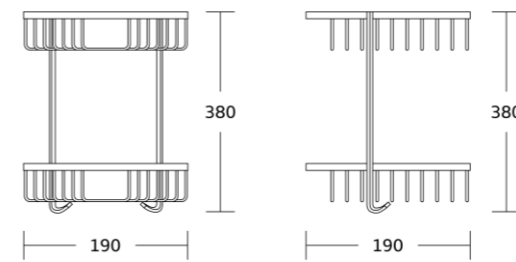

WT-512D
Double Corner Basket
Material: Brass
Size: 190x380x190mm