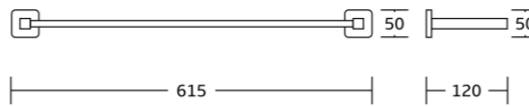

15324
Single towel bar
Material:Stainless steel 304
Size:613x50x85mm

15325
Double towel bar
Material:Stainless steel 304
Size:615x50x120mm

15320
Towel shelf
Material:Stainless steel 304
Size:650x153x235mm