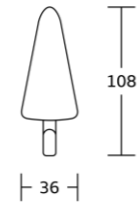

1635-B
Robe hook
Material: Zinc alloy
Size: 68x108x49mm