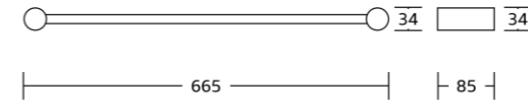

25924
Single towel bar
Material: Zinc alloy
Size: 665x34x85mm