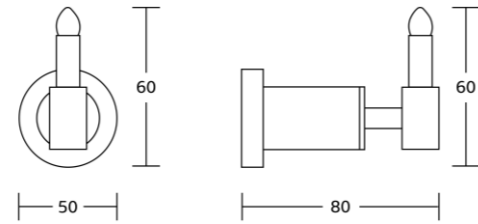

15800series

Chrome BN Gold Black Gun Metal

15835
Robe hook
Material: Zinc alloy
Size: 50x60x80mm