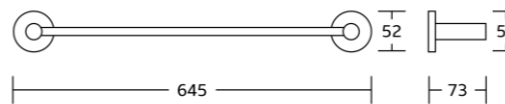

50750
Toilet brush holder
Material: Zinc alloy
Size: 115x370x145mm

50738A
Soap dispenser
Material: Zinc alloy
Size: 68x145x100mm

50751
Soap basket
Material: Zinc alloy
Size: 130x65x120mm

50733B
Toilet paper holder
Material: Zinc alloy
Size: 152x105x60mm

50732
Towel ring
Material: Zinc alloy
Size: 155x180x50mm

370

370

115

145

145

145

68

100

65

65

130

120

105

105

152

60

180

180

155

50

Chrome BN Gold Black Gun Metal

52

52

155

70

107

107

152

122

57

57

520

120

52

52

645

120

52

52

645

73

52

52

470

33

50700series

50733D
Spare paper holder
Material: Zinc alloy
Size: 155x51.5x70mm

50733E
Toilet paper holder
Material: Zinc alloy
Size: 152x107x122mm

50737
Glass shelf
Material: Zinc alloy
Size: 520x57x120mm

50725
Double towel bar
Material: Zinc alloy
Size: 645x51.5x120mm

50724
Single towel bar
Material: Zinc alloy
Size: 645x51.5x73mm

50725B
Swivel towel bar
Material: Zinc alloy
Size: 470x51.5x33mm