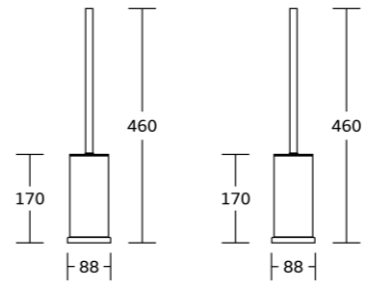

Toilet brush holder

WT-772
Toilet brush holder
Material: Aluminium
Size: 257x80x395mm

WT-881
Toilet brush holder
Material: Aluminium
Size: 170x88x460mm

WT-882
Toilet brush holder
Material: Aluminium
Size: 115x88x402mm