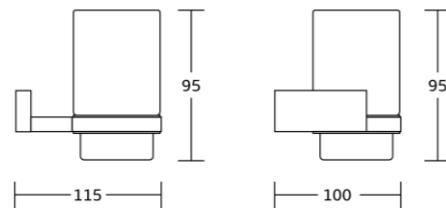

19638
Tumbler holder
Material: Brass
Size: 115x95x100mm