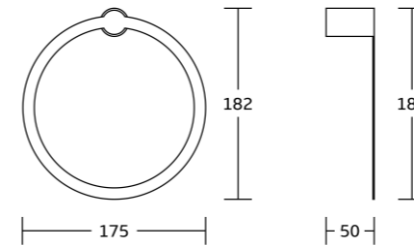

88300series

88324
Single towel bar
Material: Zinc alloy
Size: 595x28x50mm

88325
Double towel bar
Material: Zinc alloy
Size: 595x28x100mm