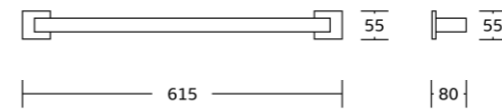

7024
Single towel bar
Material:Stainless steel 304
Size:615x55x80mm

7039
Soap dish
Material:Stainless steel 304
Size:105x50x120mm

7025
Double towel bar
Material:Stainless steel 304
Size:615x55x120mm

7033
Toilet paper holder
Material:Stainless steel 304
Size:170x55x70mm