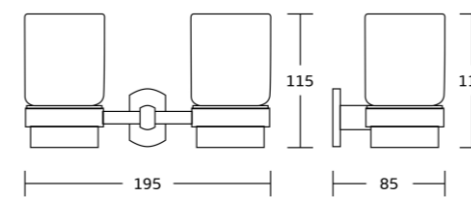

19637
Glass shelf
Material: Brass
Size: 420x45x132mm

80200series

Chrome BN Gold Black Gun Metal

80235
Robe hook
Material: Brass
Size: 80x45x55mm

80239
Soap dish
Material: Brass
Size: 115x40x115mm

80238
Tumbler holder
Material: Brass
Size: 110x115x85mm