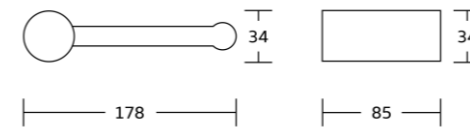

25933D
Spare Paper Holder
Material: Zinc alloy
Size: 178x34x85mm