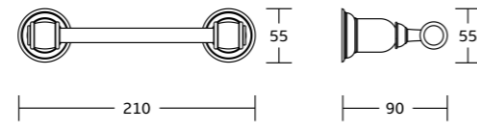

15600series

15635
Robe hook
Material: Zinc alloy
Size: 55x70x90mm

15632
Towel ring
Material: Zinc alloy
Size: 160x183x90mm

15633B
Toilet paper holder
Material: Zinc alloy
Size: 150x125x100mm

15633C
Toilet paper holder
Material: Zinc alloy
Size: 210x55x90mm

15624
Single towel bar
Material: Zinc alloy
Size: 659x55x90mm

15700series

15735
Robe hook
Material: Zinc alloy
Size: 55x55x50mm

15732
Towel ring
Material: Zinc alloy
Size: 160x187x75mm

15733B
Toilet paper holder
Material: Zinc alloy
Size: 150x125x100mm

15733C
Toilet paper holder
Material: Zinc alloy
Size: 240x55x75mm