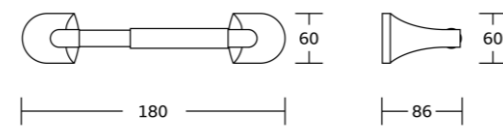

19735
Robe hook
Material: Zinc alloy
Size: 60x76x76mm

19732
Towel ring
Material: Zinc alloy
Size: 160x190x66mm

19733C
Toilet paper holder
Material: Zinc alloy
Size: 180x60x86mm

19724
Single towel bar
Material: Zinc alloy
Size: 669x60x86mm