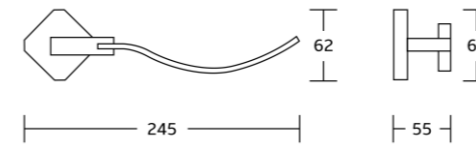

19238
Tumbler holder
Material: Brass steel
Size: 120x95x110mm

19233
Toilet paper holder
Material: Brass
Size: 122x165x50mm

19251
Soap basket
Material: Brass
Size: 130x70x90mm

19250
Toilet brush holder
Material: Brass
Size: 150x380x75mm

19239
Soap dish
Material: Brass
Size: 140x62x75mm

19232
Towel ring
Material: Brass
Size: 245x62x55mm

19224
Single towel bar
Material: Brass
Size: 630x62x75mm

19225
Double towel bar
Material: Brass
Size: 630x62x132mm