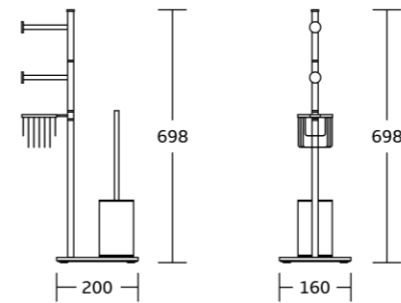

WT-813
Toilet brush holder
Material: Stainless Steel
Size: 200x160x698mm