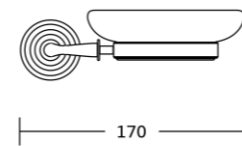

90735
Robe hook
Material: Brass
Size: 70x60x55mm

90739
Soap dish
Material: Brass
Size: 160x60x125mm

90738
Tumbler holder
Material: Brass
Size: 140x100x80mm

90738A
Soap dispenser
Material: Brass
Size: 140x180x85mm

90750
Toilet brush holder
Material: Brass
Size: 165x390x120mm

90733
Toilet paper holder
Material: Brass
Size: 140x170x55mm

90732
Towel ring
Material: Brass
Size: 160x190x55mm

90700series

90724
Single towel bar
Material: Brass
Size: 640x60x68mm

90720
Towel shelf
Material: Brass
Size: 640x140x225mm

90737
Glass shelf
Material: Brass
Size: 520x110x140mm

90725B
Swivel towel bar
Material: Brass
Size: 420x65x45mm

90800series

90835
Robe hook
Material: Brass
Size: 60x75x90mm

90839
Soap dish
Material: Brass
Size: 170x60x130mm

90838
Tumbler holder
Material: Brass
Size: 155x120x110mm

90838A
Soap dispenser
Material: Brass
Size: 155x200x110mm

90850
Toilet brush holder
Material:Brass
Size:175x390x120mm