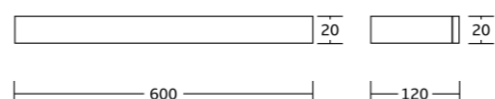

88820
Towel shelf
Material: Stainless steel 304
Size: 600x210x20mm