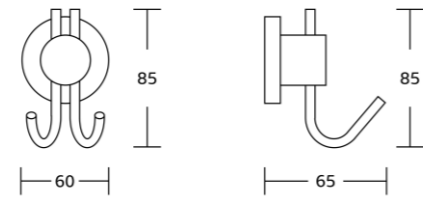

50100series

Chrome BN Gold Black Gun Metal

50135
Robe hook
Material: Zinc alloy
Size: 60x85x65mm