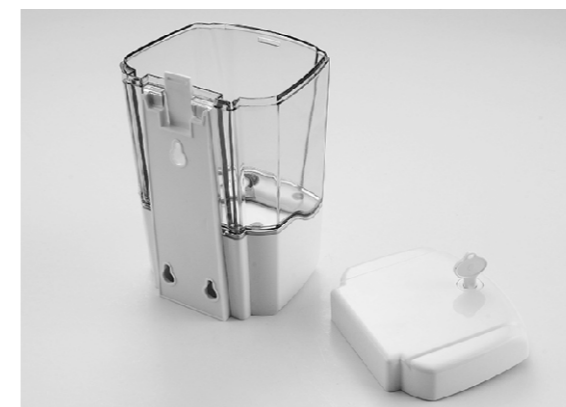

SOAP
DISPENSER
SERIES