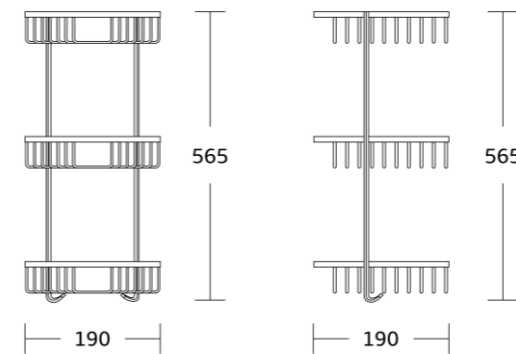

WT-508D
Double Corner Basket
Material: Brass
Size: 280x380x120mm

Corner Basket

WT-512
Single Corner Basket
Material: Brass
Size: 190x60x190mm

WT-512D
Double Corner Basket
Material: Brass
Size: 190x380x190mm