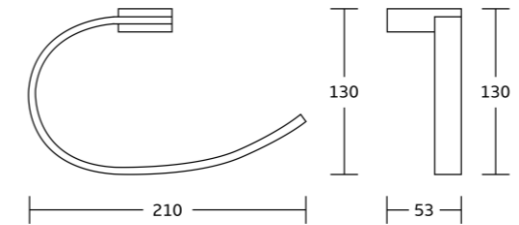

12000series

Chrome BN Gold Black Gun Metal

12035
Robe hook
Material: Zinc alloy
Size: 120x40x53mm

12038
Tumbler holder
Material: Zinc alloy
Size: 115x95x95mm

12052
Double tumbler holder
Material: Zinc alloy
Size: 230x95x95mm

12039
Soap dish
Material: Zinc alloy
Size: 145x35x115mm

12033D
Spare Paper Holder
Material: Zinc alloy
Size: 200x23.5x47mm

12032
Towel ring
Material: Zinc alloy
Size: 210x130x53mm

12033
Toilet paper holder
Material: Zinc alloy
Size: 180x100x70mm

12038A
Soap dispenser
Material: Zinc alloy
Size: 115x150x95mm