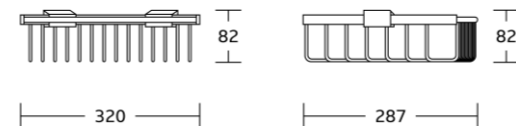

Corner Basket

WT-1813
Single Corner Basket
Material: Brass
Size: 320x180x215mm

WT-1813D
Double Corner Basket
Material: Brass
Size: 310x432x215mm

WT-1826
Single Corner Basket
Material: Brass
Size: 300x25x140mm

WT-1826D
Double Corner Basket
Material: Brass
Size: 300x390x140mm

Corner Basket

WT-1827
Single Corner Basket
Material: Brass
Size: 300x25x193mm

WT-1827D
Double Corner Basket
Material: Brass
Size: 300x415x193mm

WT-1904
Single Corner Basket
Material: Brass
Size: 260x75x225mm

WT-1909
Single Corner Basket
Material: Brass
Size: 320x82x287mm