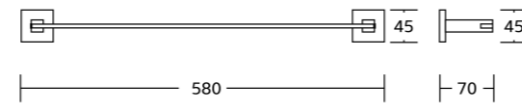

20933B
Toilet paper holder
Material: Zinc alloy
Size: 170x110x70mm

20932
Towel ring
Material: Zinc alloy
Size: 190x145x70mm

20924
Single towel bar
Material: Zinc alloy
Size: 580x45x70mm

20937
Glass shelf
Material: Zinc alloy
Size: 520x35x125mm