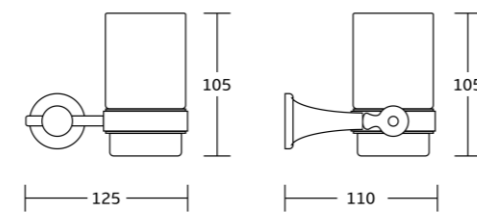

19239
Soap dish
Material: Brass
Size: 140x62x75mm

19232
Towel ring
Material: Brass
Size: 245x62x55mm

19224
Single towel bar
Material: Brass
Size: 630x62x75mm

19225
Double towel bar
Material: Brass
Size: 630x62x132mm

19500series

19535
Robe hook
Material: Brass
Size: 105x48x90mm

19533
Toilet paper holder
Material: Brass
Size: 135x135x90mm

19533B
Toilet paper holder
Material: Brass
Size: 155x100x93mm

19538A
Soap dispenser
Material: Brass
Size: 125x145x110mm

19538
Tumbler holder
Material: Brass
Size: 125x105x110mm

19532
Towel ring
Material: Brass
Size: 170x190x90mm

19524
Single towel bar
Material: Brass
Size: 625x48x90mm

19525
Double towel bar
Material: Brass
Size: 625x48x123mm