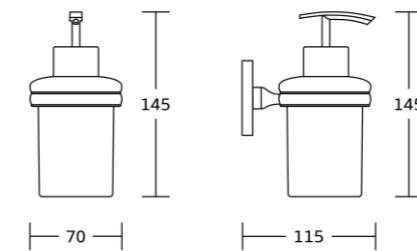

7538A
Soap dispenser
Material: Zinc alloy
Size: 70x145x115mm