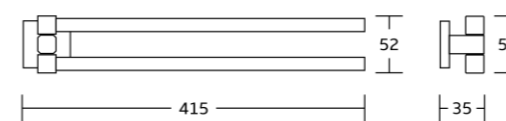

80525B
Swivel towel bar
Material: Brass
Size: 415x52x35mm