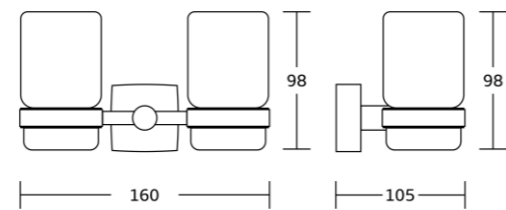

18100series

18135
Robe hook
Material: Zinc alloy
Size: 44x60x68mm

18139
Soap dish
Material: Zinc alloy
Size: 110x45x130mm

18138
Tumbler holder
Material: Zinc alloy
Size: 68x98x110mm

18152
Double tumbler holder
Material: Zinc alloy
Size: 160x98x105mm