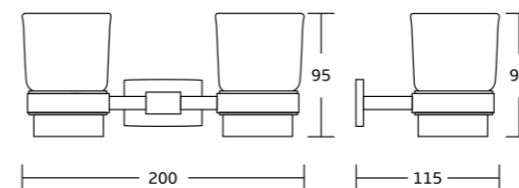

19139
Soap dish
Material:Brass
Size:110x40x130mm

19138
Tumbler holder
Material:Brass
Size:67x95x115mm

19152
Double tumbler holder
Material:Brass
Size:200x95x115mm

19150
Toilet brush holder
Material: Brass
Size: 115x370x135mm