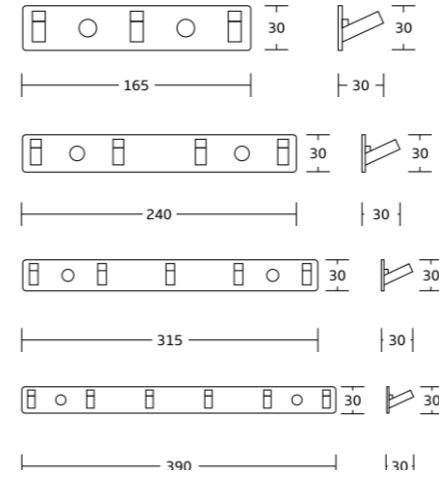

Basic Hooks

Basic Hooks

WT-918
Hooks
Material:Brass
Size:17x17x30mm

WT-921
Hooks
Material:Brass
Size:250/320x32x25mm