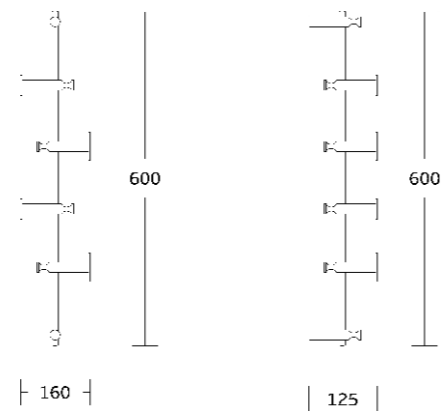

WT-930
Coat Rack
Material:Stainless Steel 304
Size:160x600x125mm