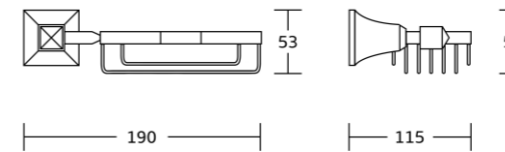

17351
Soap basket
Material: Zinc alloy
Size: 190x53x115mm