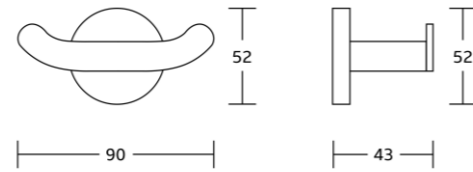

12325
Double towel bar
Material: Zinc alloy
Size: 540x32x120mm

12337
Glass shelf
Material: Zinc alloy
Size: 575x47x125mm

12600series

12635
Robe hook
Material: Zinc alloy
Size: 90x52x43mm

12638A
Soap dispenser
Material: Zinc alloy
Size: 68x113x105mm