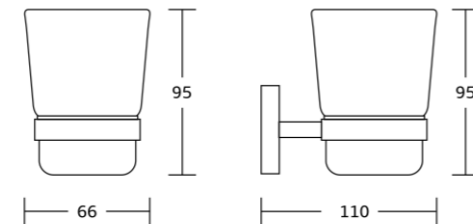

12332
Towel ring
Material: Zinc alloy
Size: 230x115x65mm

12333D
Roll holder
Material: Zinc alloy
Size: 180x35x60mm

12350
Toilet brush holder
Material: Zinc alloy
Size: 115x365x142mm

12324
Single towel bar
Material: Zinc alloy
Size: 540x32x65mm

12325
Double towel bar
Material: Zinc alloy
Size: 540x32x120mm

12337
Glass shelf
Material: Zinc alloy
Size: 575x47x125mm

12600series

12635
Robe hook
Material: Zinc alloy
Size: 90x52x43mm

12638A
Soap dispenser
Material: Zinc alloy
Size: 68x113x105mm

12638
Tumbler holder
Material: Zinc alloy
Size: 66x95x110mm

12639
Soap dish
Material: Zinc alloy
Size: 110x50x130mm

12651
Soap basket
Material: Zinc alloy
Size: 130x55x120mm

12650
Toilet brush holder
Material: Zinc alloy
Size: 115x380x130mm