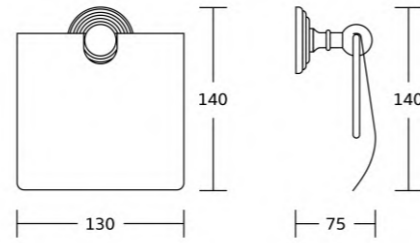

15124
Single towel bar
Material:Stainless steel 304
Size:652x55x81mm