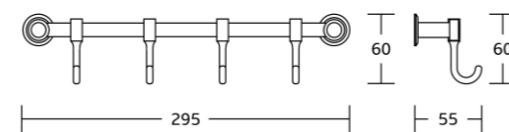

WT-20335-4
4 Hooks
Material:SS+Zinc Alloy
Size:210x50x35mm