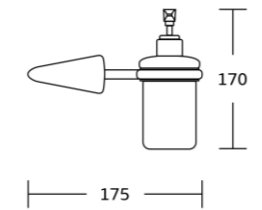

1639
Soap dish
Material: Zinc alloy
Size: 210x35x110mm