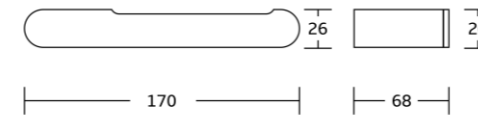

22232
Towel ring
Material:Stainless steel 304
Size:260x26x68mm

22200series

22224
Single towel bar
Material:Stainless steel 304
Size:600x26x68mm

22225
Double towel bar
Material:Stainless steel 304
Size:600x26x150mm