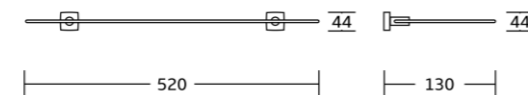

18100series

18125B
Swivel towel bar
Material: Zinc alloy
Size: 465x60x40mm

18200series

18235
Robe hook
Material: Zinc alloy
Size: 25x60x45mm

18238
Tumbler holder
Material: Zinc alloy
Size: 70x95x95mm

18238A
Soap dispenser
Material: Zinc alloy
Size: 70x145x95mm

18239
Soap dish
Material: Zinc alloy
Size: 110x45x110mm