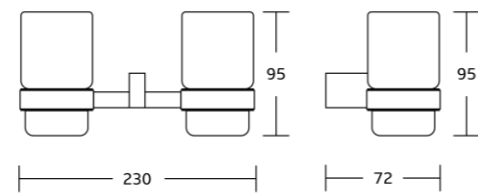

19652
Double tumbler holder
Material: Brass
Size: 230x95x72mm