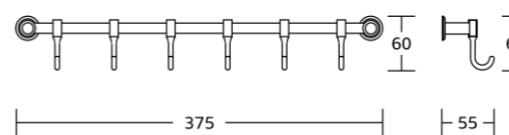

WT-20335-4
4 Hooks
Material:SS+Zinc Alloy
Size:210x50x35mm