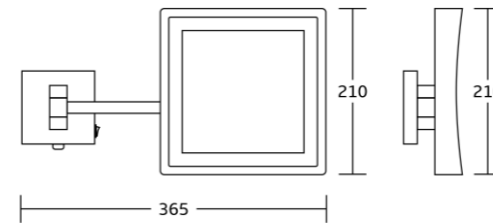

Face-painting Mirror

WT-1076
Face-painting Mirror
Material: Brass+SS 304
Size: 270x310x35mm

WT-1096
Face-painting Mirror
Material: Brass+SS 304
Size: 218x304mm

WT-1145
Face-painting Mirror
Material: Brass+SS 304
Size: 153x335x125mm

WT-1087
Face-painting Mirror
Material: Brass+SS 304
Size: 480x357x60mm

WT-1092
Face-painting Mirror
Material: Brass+SS 304
Size: 375x220mm

Face-painting Mirror