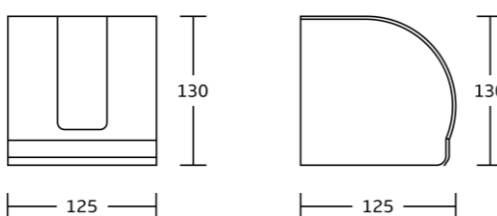

Toilet Paper & Roll Holder

WT-6601
Toilet Paper & Roll Holder
Material:Stainless Steel 304
Size:125x120x125mm

WT-6602
Toilet Paper & Roll Holder
Material:Stainless Steel 304
Size:125x130x125mm

WT-6609
Toilet Paper & Roll Holder
Material:Stainless Steel 304
Size:300x160x55mm

WT-6614
Toilet Paper & Roll Holder
Material:Stainless Steel 304
Size:130x65x110mm

WT-6618
Toilet Paper & Roll Holder
Material:Stainless Steel 304
Size:125x130x125mm

Toilet Paper & Roll Holder

WT-8801
Toilet Paper & Roll Holder
Material:Stainless Steel 304
Size:185x260x75mm

WT-8802
Toilet Paper & Roll Holder
Material:Stainless Steel 304
Size:280x255x100mm

WT-8803
Toilet Paper & Roll Holder
Material:Stainless Steel 304
Size:230x260x75mm

WT-8805
Toilet Paper & Roll Holder
Material:Stainless Steel 304
Size:250x260x115mm

WT-8806
Toilet Paper & Roll Holder
Material:Stainless Steel 304
Size:270x260x125mm