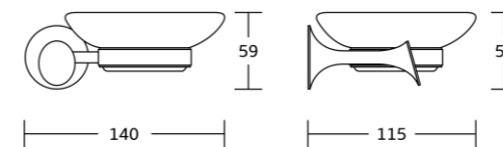

50925
Double Towel Bar
Material: Zinc alloy
Size: 645x51.5x120mm

50937
Glass Shelf
Material: Zinc alloy
Size: 520x60x135mm

51100series

51135
Robe hook
Material: Zinc alloy
Size: 59x59x90mm

51139
Soap dish
Material: Zinc alloy
Size: 140x59x115mm