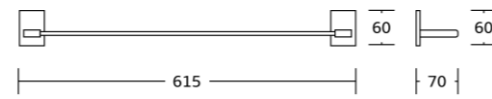

18851
 Soap basket
 Material: Brass
 Size: 200x65x105mm

18833
 Toilet paper holder
 Material: Brass
 Size: 180x60x55mm

18832
 Towel ring
 Material: Brass
 Size: 200x190x53mm

18800series

18824
Single towel bar
Material:Brass
Size:615x60x70mm