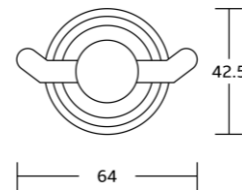

3133
Toilet paper holder
Material: Zinc alloy
Size: 135x145x55mm

3124
Single towel bar
Material: Zinc alloy
Size: 620x60x67mm

13800series

13835
Robe hook
Material: Zinc alloy
Size: 64x42.5x58mm

13839
Soap dish
Material: Zinc alloy
Size: 110x50x125mm