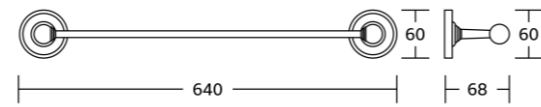

90700series

90725B
Swivel towel bar
Material: Brass
Size: 420x65x45mm

90800series

90835
Robe hook
Material: Brass
Size: 60x75x90mm

90839
Soap dish
Material: Brass
Size: 170x60x130mm

90838
Tumbler holder
Material: Brass
Size: 155x120x110mm

90838A
Soap dispenser
Material: Brass
Size: 155x200x110mm