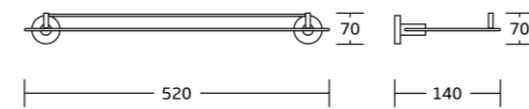

12800series

12825B
Swivel towel bar
Material: Zinc alloy
Size: 475x63x37mm

12900series

12935
Robe hook
Material: Zinc alloy
Size: 70x42x62mm

12939
Soap dish
Material: Zinc alloy
Size: 110x42x133mm

12938
Tumbler holder
Material: Zinc alloy
Size: 70x96x115mm

12952
Double tumbler holder
Material: Zinc alloy
Size: 160x97x107mm