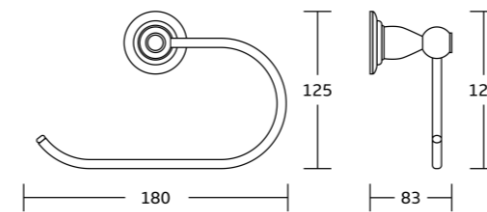

19800series

19835
Robe hook
Material: Zinc alloy
Size: 64x74x83mm

19832
Towel ring
Material: Zinc alloy
Size: 160x180x83mm

19833B
Toilet paper holder
Material: Zinc alloy
Size: 180x125x83mm

19833C
Toilet paper holder
Material: Zinc alloy
Size: 210x64x83mm