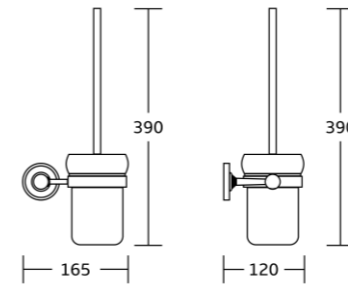

90735
Robe hook
Material: Brass
Size: 70x60x55mm

90739
Soap dish
Material: Brass
Size: 160x60x125mm

90738
Tumbler holder
Material: Brass
Size: 140x100x80mm

90738A
Soap dispenser
Material: Brass
Size: 140x180x85mm

90750
Toilet brush holder
Material: Brass
Size: 165x390x120mm

90733
Toilet paper holder
Material: Brass
Size: 140x170x55mm

90732
Towel ring
Material: Brass
Size: 160x190x55mm

90700series

90724
Single towel bar
Material: Brass
Size: 640x60x68mm