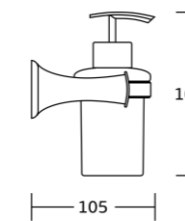

50151
Soap basket
Material: Zinc alloy
Size: 140x65x130mm

50100series

50124
Single towel bar
Material: Zinc alloy
Size: 630x60x80mm

50125
Double towel bar
Material: Zinc alloy
Size: 630x60x125mm

50120
Towel shelf
Material: Zinc alloy
Size: 630x130x240mm

50137
Glass shelf
Material: Zinc alloy
Size: 520x60x160mm

50300series

50335
Robe hook
Material: Zinc alloy
Size: 85x105x90mm

50339
Soap dish
Material: Zinc alloy
Size: 140x55x115mm

50338
Tumbler holder
Material: Zinc alloy
Size: 120x100x95mm

50338A
Soap dispenser
Material: Zinc alloy
Size: 110x160x105mm

50332
Towel ring
Material: Zinc alloy
Size: 160x185x90mm

50300series

50350
Toilet brush holder
Material: Zinc alloy
Size: 160x380x125mm

50333
Toilet paper holder
Material: Zinc alloy
Size: 170x110x90mm