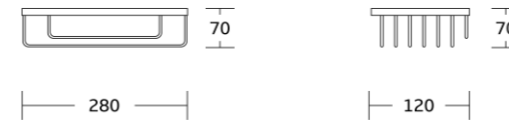

Corner Basket

WT-526
Single Corner Basket
Material: Brass
Size: 280x80x120mm

WT-526D
Double Corner Basket
Material: Brass
Size: 280x390x120mm

WT-534
Corner Shelf
Material: Brass
Size: 490x100x176mm

Corner Basket

WT-823
Single Corner Basket
Material: Brass
Size: 280x70x120mm

WT-823D
Double Corner Basket
Material: Brass
Size: 280x380x120mm

WT-34512
Single Corner Basket
Material: Brass
Size: 300x62x210mm

WT-34512D
Double Corner Basket
Material: Brass
Size: 300x400x210mm