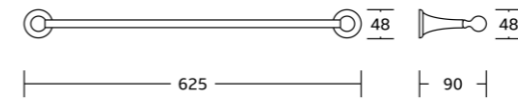

19239
Soap dish
Material: Brass
Size: 140x62x75mm

19232
Towel ring
Material: Brass
Size: 245x62x55mm

19224
Single towel bar
Material: Brass
Size: 630x62x75mm

19225
Double towel bar
Material: Brass
Size: 630x62x132mm

19538
Tumbler holder
Material: Brass
Size: 125x105x110mm

19532
Towel ring
Material: Brass
Size: 170x190x90mm

19524
Single towel bar
Material: Brass
Size: 625x48x90mm

19525
Double towel bar
Material: Brass
Size: 625x48x123mm