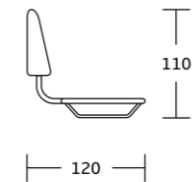

88824
 Single towel bar
 Material: Stainless steel 304
 Size: 600x75x20mm

88825
 Double towel bar
 Material: Stainless steel 304
 Size: 600x120x20mm

88820
 Towel shelf
 Material: Stainless steel 304
 Size: 600x210x20mm

88837
 Glass shelf
 Material: Stainless steel 304
 Size: 500x120x20mm

1600series

1635
Robe hook
Material: Zinc alloy
Size: 36x108x49mm

1635-B
Robe hook
Material: Zinc alloy
Size: 68x108x49mm

1638
Tumbler holder
Material: Zinc alloy
Size: 175x95x105mm

1638A
Soap dispenser
Material: Zinc alloy
Size: 175x170x100mm

1639
Soap dish
Material: Zinc alloy
Size: 210x35x110mm

1651
Soap basket
Material: Zinc alloy
Size: 145x110x120mm

1650
Toilet brush holder
Material: Zinc alloy
Size: 195x370x115mm