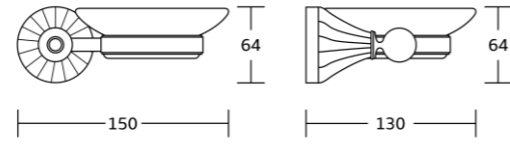

11138
Tumbler holder
Material: Zinc alloy
Size: 125x110x110mm