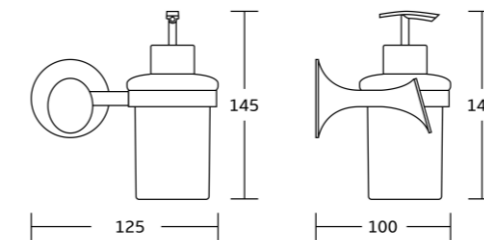

51138A
Soap dispenser
Material: Zinc alloy
Size: 125x145x100mm