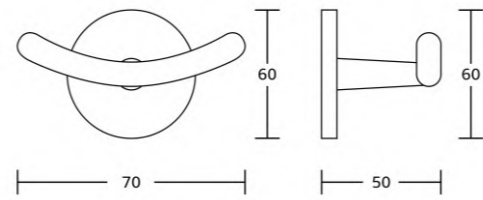

20300series

20335
Robe hook
Material: Zinc alloy
Size: 70x60x50mm

20338
Tumbler holder
Material: Zinc alloy
Size: 70x95x110mm

20339
Soap dish
Material: Zinc alloy
Size: 135x60x120mm

20333
Toilet paper holder
Material: Zinc alloy
Size: 130x105x85mm

20350
Toilet brush holder
Material: Zinc alloy
Size: 115x380x155mm

20338A
Soap dispenser
Material: Zinc alloy
Size: 68x160x120mm

20333B
Toilet paper holder
Material: Zinc alloy
Size: 180x130x70mm

20332
Towel ring
Material: Zinc alloy
Size: 235x160x60mm

20333D
Toilet paper holder
Material: Zinc alloy
Size: 156x60x75mm