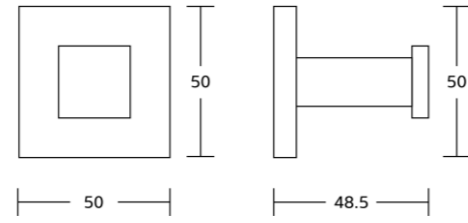

20025
Double towel bar
Material: Zinc alloy
Size: 650x110x140mm

20020
Towel shelf
Material: Zinc alloy
Size: 600x190x240mm

20037
Glass shelf
Material: Zinc alloy
Size: 520x60x140mm

20200series

20235
Robe hook
Material: Zinc alloy
Size: 50x50x48.5mm