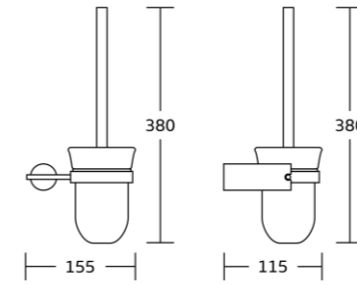

85725
Double towel bar
Material: Brass
Size: 610x65x133mm

85720
Towel shelf
Material: Brass
Size: 610x140x240mm

88100series

88135
Robe hook
Material: Brass
Size: 32x55x38mm

88139
Soap dish
Material: Brass
Size: 140x50x130mm

88138
Tumbler holder
Material: Brass
Size: 120x110x115mm

88138A
Soap dispenser
Material: Brass
Size: 120x200x115mm

88150
Toilet brush holder
Material: Brass
Size: 155x380x115mm

88132
Towel ring
Material: Brass
Size: 190x168x38mm