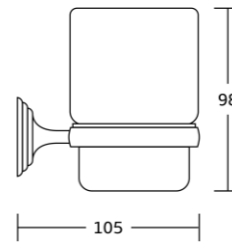

13832
Towel ring
Material: Zinc alloy
Size: 160x170x60mm