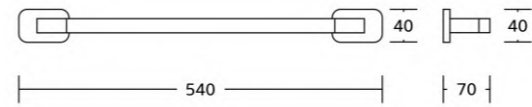

17625
Double towel bar
Material: Zinc alloy
Size: 540x40x110mm