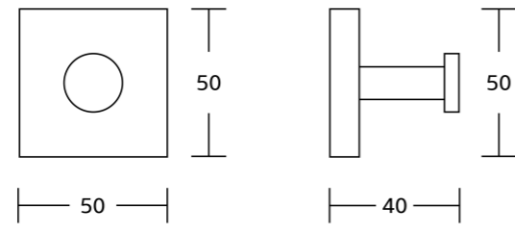

50800series

50835
Robe hook
Material: Zinc alloy
Size: 50x50x40mm