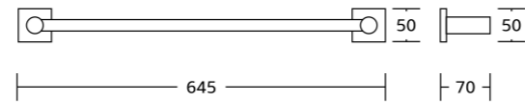

50932B
Towel ring
Material: Zinc alloy
Size: 215x155x58mm

50933
Toilet paper holder
Material: Zinc alloy
Size: 130x135x58mm

50900series

50933D
Spare Paper Holder
Material: Zinc alloy
Size: 165x50x70mm

50924
Single towel bar
Material: Zinc alloy
Size: 645x50x70mm