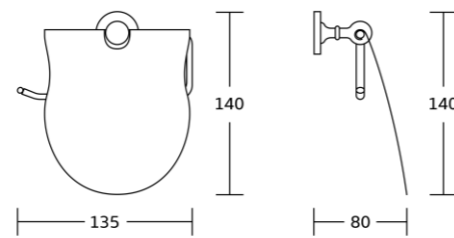

20000series

20050
Toilet brush holder
Material: Zinc alloy
Size: 170x370x120mm

20032
Towel ring
Material: Zinc alloy
Size: 160x190x80mm

20033
Toilet paper holder
Material: Zinc alloy
Size: 135x140x80mm

20024
Single towel bar
Material: Zinc alloy
Size: 650x60x80mm

20020
Towel shelf
Material: Zinc alloy
Size: 600x190x240mm

20037
Glass shelf
Material: Zinc alloy
Size: 520x60x140mm