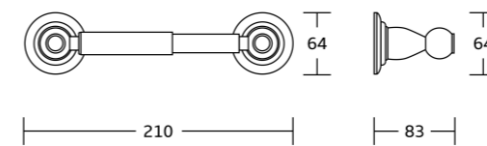

19800series

19835
Robe hook
Material: Zinc alloy
Size: 64x74x83mm

19832
Towel ring
Material: Zinc alloy
Size: 160x180x83mm

19833B
Toilet paper holder
Material: Zinc alloy
Size: 180x125x83mm

19833C
Toilet paper holder
Material: Zinc alloy
Size: 210x64x83mm