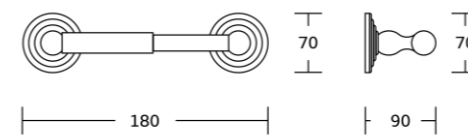

18524
Single towel bar
Material: Zinc alloy
Size: 670x70x90mm