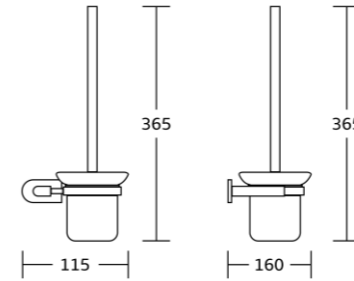

13650
Toilet brush holder
Material: Zinc alloy
Size: 115x365x160mm

13633
Toilet paper holder
Material: Zinc alloy
Size: 170x128x72mm

13632
Towel ring
Material: Zinc alloy
Size: 210x138x72mm

13624
Single towel bar
Material: Zinc alloy
Size: 650x35x72mm

13657
Glass shelf
Material: Zinc alloy
Size: 520x55x140mm

13700series

Chrome BN Gold Black Gun Metal

13735
Robe hook
Material: Zinc alloy
Size: 55x50x48mm

13739
Soap dish
Material: Zinc alloy
Size: 140x50x115mm

13738
Tumbler holder
Material: Zinc alloy
Size: 125x97x100mm

13738A
Soap dispenser
Material: Zinc alloy
Size: 126x160x105mm

13751
Soap basket
Material: Zinc alloy
Size: 180x40x105mm

13750
Toilet brush holder
Material: Zinc alloy
Size: 115x365x160mm