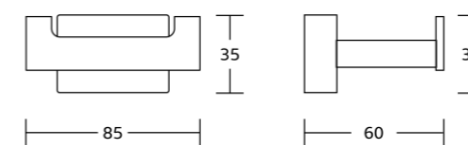

BEYOND
THE LUXURY
OF QUALITY

20700series

20735
Robe hook
Material: Zinc alloy
Size: 85x60x35mm