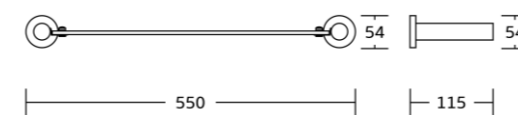

8700series

Chrome BN Gold Black Gun Metal

8735
Robe hook
Material:Stainless steel 304
Size:54x60x65mm

8738
Tumbler holder
Material:Stainless steel 304
Size:125x100x90mm

8738A
Soap dispenser
Material:Stainless steel 304
Size:130x160x105mm

8739
Soap dish
Material:Stainless steel 304
Size:150x65x125mm

8732
Towel ring
Material:Stainless steel 304
Size:160x180x65mm

8733
Toilet paper holder
Material:Stainless steel 304
Size:130x140x65mm

8750
Toilet brush holder
Material:Stainless steel 304
Size:115x365x140mm

8720
Towel shelf
Material:Stainless steel 304
Size:605x130x230mm