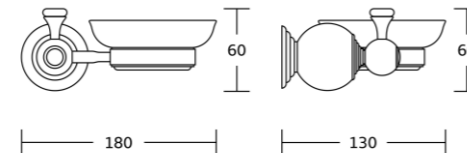

11300series

Chrome BN Gold Black Gun Metal

11335
Robe hook
Material:Brass
Size:100x120x100mm

11338
Tumbler holder
Material:Brass
Size:190x105x120mm

11352
Double tumbler holder
Material:Brass
Size:190x105x120mm

11339
Soap dish
Material:Brass
Size:180x60x130mm

11350
Toilet brush holder
Material:Brass
Size:145x380x140mm

11332
Towel ring
Material:Brass
Size:160x205x100mm

11351
Soap basket
Material:Brass
Size:190x60x130mm