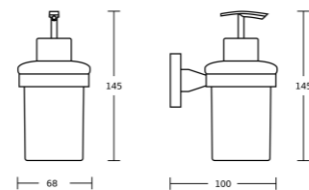

50751
Soap basket
Material: Zinc alloy
Size: 130x65x120mm

50733B
Toilet paper holder
Material: Zinc alloy
Size: 152x105x60mm

50732
Towel ring
Material: Zinc alloy
Size: 155x180x50mm

370

370

115

145

145