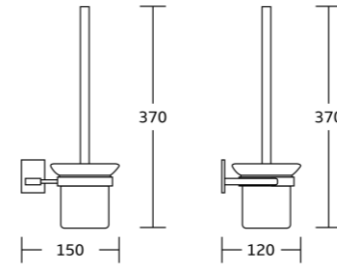

17238
Tumbler holder
Material: Brass
Size: 115x105x100mm

17238A
Soap dispenser
Material: Brass
Size: 115x155x100mm

17239
Soap dish
Material: Brass
Size: 140x47x120mm

17232
Towel ring
Material: Brass
Size: 225x150x60mm

17233
Toilet paper holder
Material: Brass
Size: 160x115x60mm

17224
Single towel bar
Material: Brass
Size: 605x43x75mm

17225
Double towel bar
Material: Brass
Size: 605x43x120mm

18800series

18835
 Robe hook
 Material: Brass
 Size: 85x60x55mm

18839
 Soap dish
 Material: Brass
 Size: 142x60x110mm

18838
 Tumbler holder
 Material: Brass
 Size: 120x95x90mm

18852
 Double tumbler holder
 Material: Brass
 Size: 179x95x90mm

18850
 Toilet brush holder
 Material: Brass
 Size: 150x370x120mm