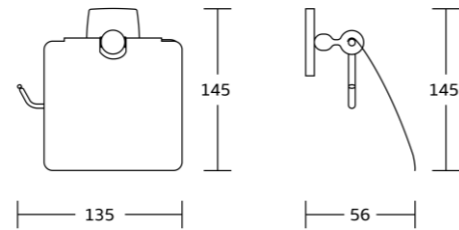

7533B
Toilet paper holder
Material: Zinc alloy
Size: 135x105x20mm